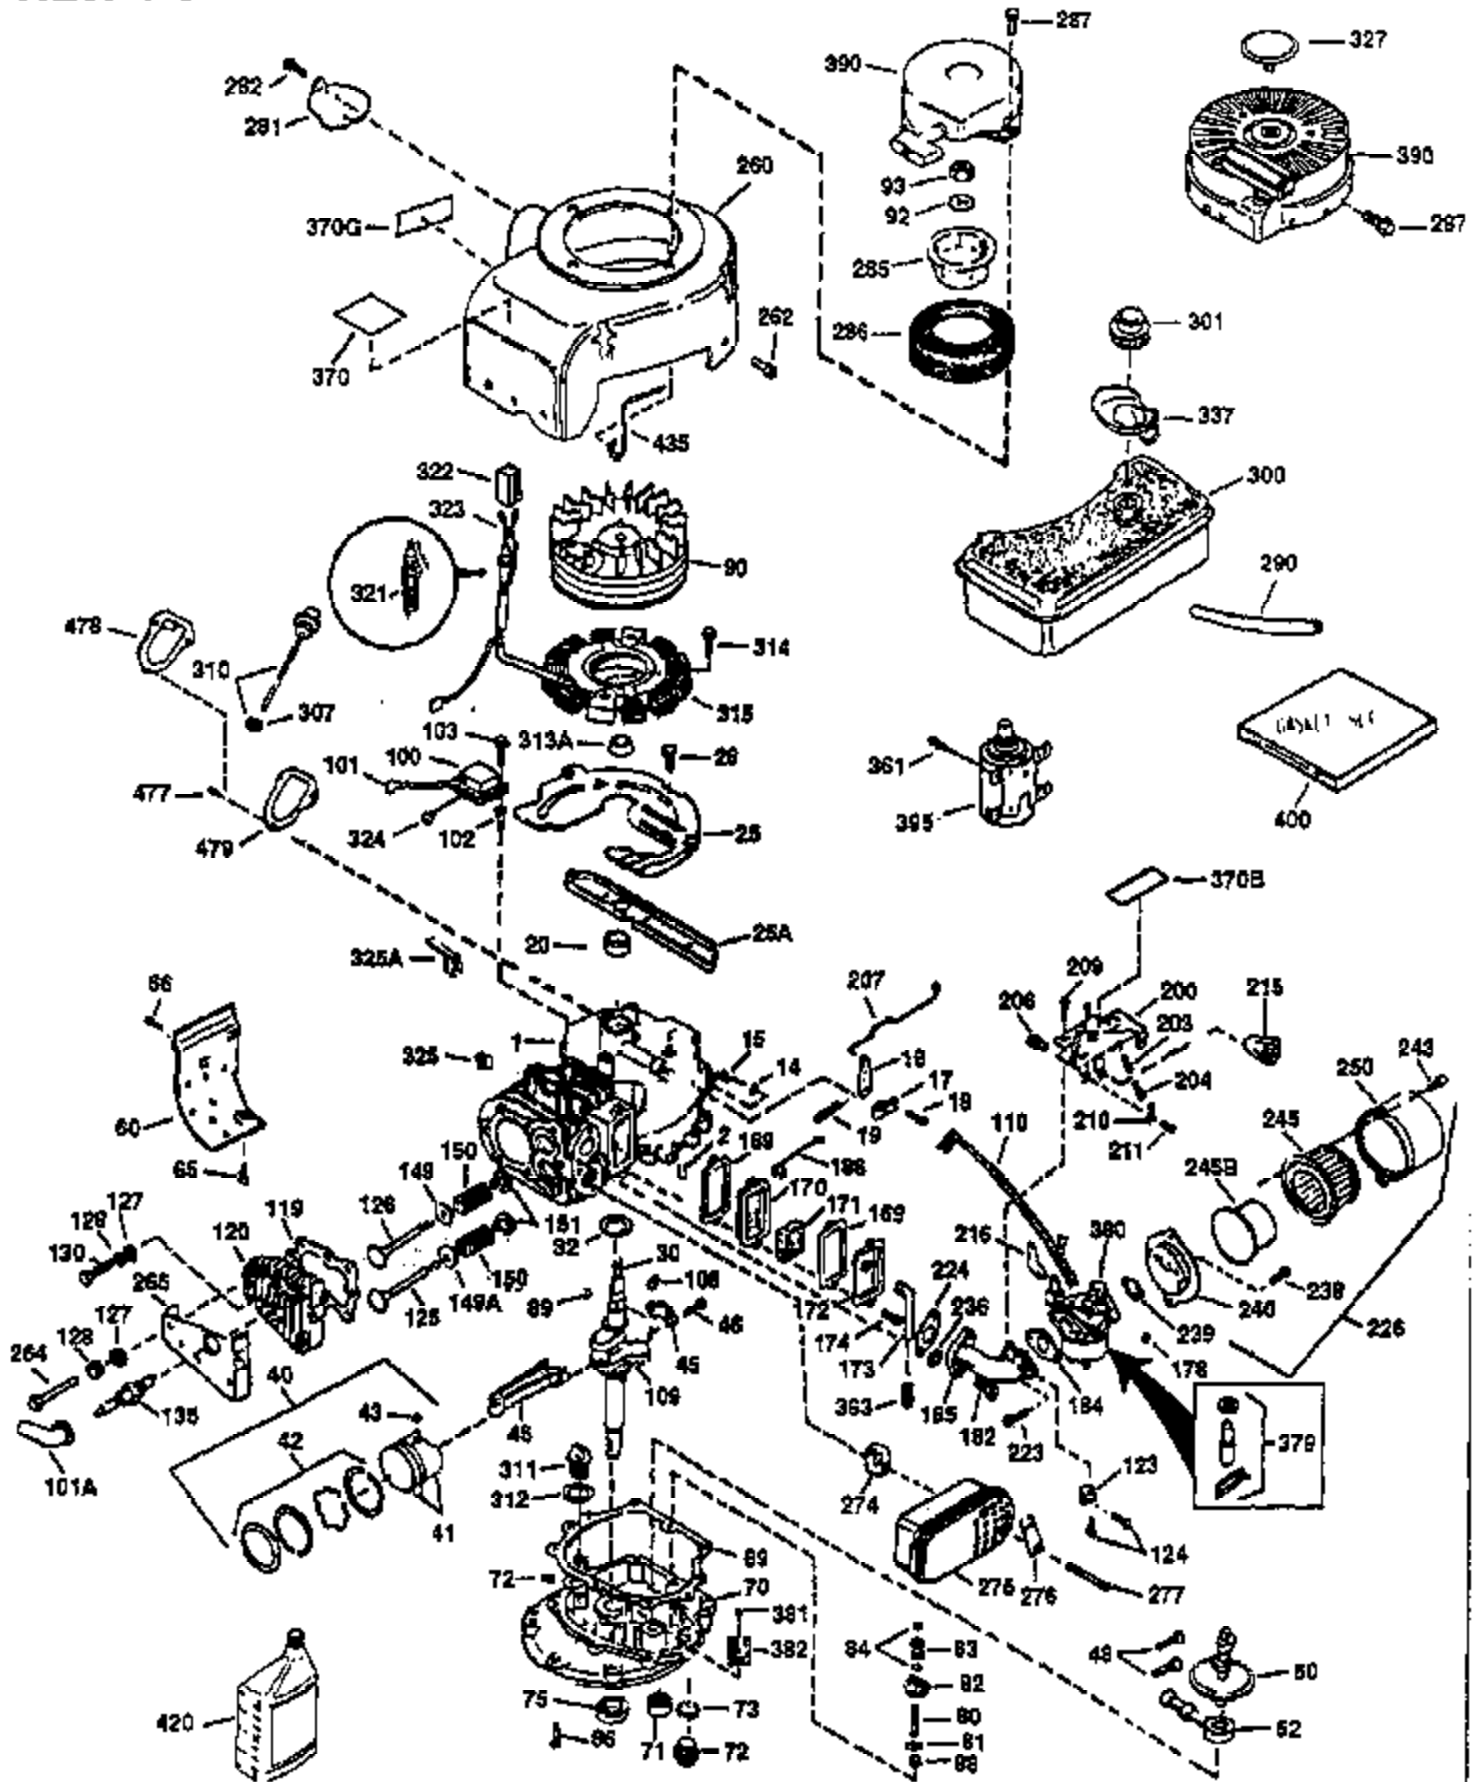

ILLUSTRATION SHOWS TYPICAL PARTS ONLY. ORDER BY PART NUMBER. PARTS NOT LISTED ARE SUPPLIED BY OEM.

VIEW 1 OF 2

Engine Parts List #1

Ref #	Part Number	Qty	Description
1	34913A	1	Cylinder (Incl. 2 & 20)
2	27652	2	Dowel Pin
14	28277	1	Washer
15	30669	1	Governor Rod (Incl. 14)
16	31357	1	Governor Lever
17	31335	1	Governor Lever Clamp
18	650548	1	Screw, 8-32 x 5/16"
19	31361	1	Extension Spring
20	32630	1	Oil Seal
25	29536	1	Blower Housing Baffle
26	650561	2	Screw, 1/4-20 x 5/8"
30	35259	1	Crankshaft
40	34531	1	Piston, Pin & Ring Set (Std.)
40	34532	1	Piston, Pin & Ring Set (.010" OS)
40	34533	1	Piston, Pin & Ring Set (.020" OS)
41	33312B	1	Piston & Pin Ass'y. (Std.) (Incl. 43)
41	33313B	1	Piston & Pin Ass'y. (.010" OS) (Incl. 43)
41	33314B	1	Piston & Pin Ass'y. (.020" OS) (Incl. 43)
42	34854	1	Ring Set (Std.)
42	34855	1	Ring Set (.010" OS)
42	34856	1	Ring Set (.020" OS)
43	27888	2	Piston Pin Retaining Ring
45	31380C	1	Connecting Rod Ass'y. (Incl. 46)
46	650662C	2	Connecting Rod Bolt
48	34034	2	Valve Lifter
50	32114	1	Camshaft
52	31356	1	Oil Pump Ass'y.
60	30622A	1	Blower Housing Extension
65	650128	1	Screw, 10-24 x 1/2"
66	30063	1	Screw, Torx T-30, 1/4-20 x 1/2"
69	30684	1	* Mounting Flange Gasket
70	31471D	1	Mounting Flange (Incl. 72,75,80 & 81)
72	27642	1	Oil Drain Plug
75	27897	1	Oil Seal
80	30668	1	Governor Shaft
81	30590A	2	Washer
82	30591	1	Governor Gear Ass'y. (Incl. 81)
83	30588A	1	Governor Spool
84	29193	2	Retaining Ring
86	650488	7	Screw, 1/4-20 x 1-1/4"
88	31707A	1	Spacer (Incl. 81)
89	32589	1	Flywheel Key
90	611084	1	Flywheel
92	650815	1	Belleville Washer
93	8116	1	Flywheel Nut
100	34443A	1	Solid State Ignition
101	610118	1	Spark Plug Cover
102	650872	2	Solid State Mounting Stud
103	651007	2	Screw, Torx T-15, 10-24 x 15/16"
110	36230	1	Ground Wire
119	36445	1	* Cylinder Head Gasket
120	36446	1	Cylinder Head
125	27878A	1	Exhaust Valve (Std.) (Incl. 151)
125	27880A	1	Exhaust Valve (1/32" OS) (Incl. 151)
126	32783	1	Intake Valve (Std.) (Incl. 151)
126	32784	1	Intake Valve (1/32" OS) (Incl. 151)
127	650691	8	Washer
128	650690	8	Belleville Washer