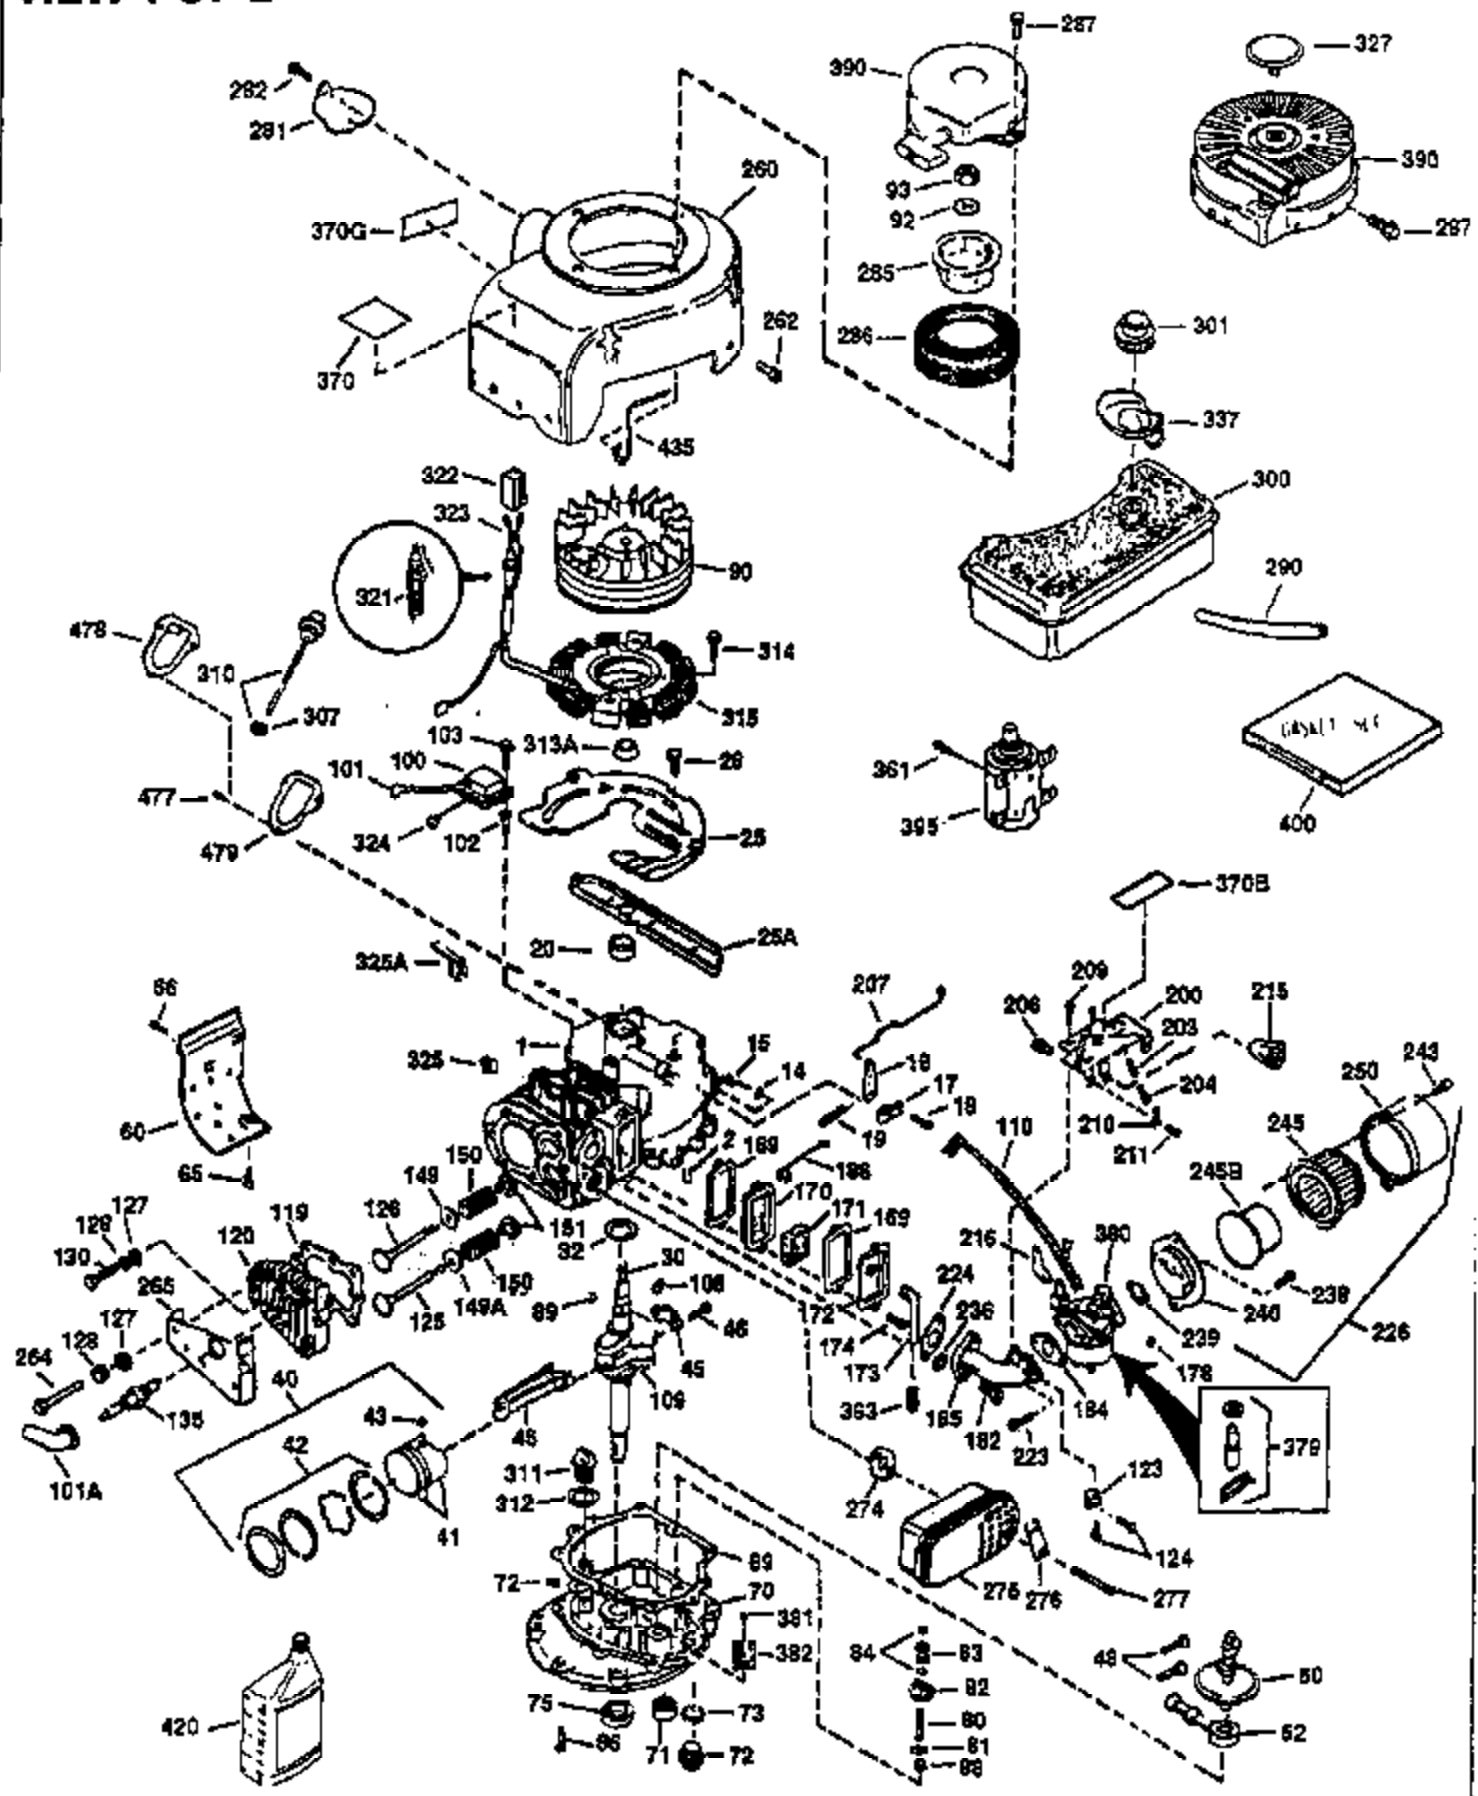

ILLUSTRATION SHOWS TYPICAL PARTS ONLY. ORDER BY PART NUMBER. PARTS NOT LISTED ARE SUPPLIED BY OEM.

VIEW 1 OF 2

Engine Parts List #1

Ref #	Part Number	Qty	Description
1	35137A	1	Cylinder (Incl. 2 & 20)
2	27652	2	Dowel Pin
14	28277	1	Washer
15	30669	1	Governor Rod (Incl. 14)
16	31357	1	Governor Lever
17	31335	1	Governor Lever Clamp
18	651018	1	Screw, Torx T-15, 8-32 x 3/8"
19	31361	1	Extension Spring
20	32630	1	Oil Seal
25A	34105	1	Blower Housing Baffle
26	650561	2	Screw, 1/4-20 x 5/8"
30	35196	1	Crankshaft
40	34531	1	Piston, Pin & Ring Set (Std.)
40	34532	1	Piston, Pin & Ring Set (.010" OS)
40	34533	1	Piston, Pin & Ring Set (.020" OS)
41	33312B	1	Piston & Pin Ass'y. (Std.) (Incl. 43)
41	33313B	1	Piston & Pin Ass'y. (.010" OS) (Incl. 43)
41	33314B	1	Piston & Pin Ass'y. (.020" OS) (Incl. 43)
42	34854	1	Ring Set (Std.)
42	34855	1	Ring Set (.010" OS)
42	34856	1	Ring Set (.020" OS)
43	27888	2	Piston Pin Retaining Ring
45	31380C	1	Connecting Rod Ass'y. (Incl. 46)
46	650662C	2	Connecting Rod Bolt
48	34034	2	Valve Lifter
50	32114	1	Camshaft
52	31356	1	Oil Pump Ass'y.
60	30622A	1	Blower Housing Extension
65	650128	1	Screw, 10-24 x 1/2"
69	30684	1	* Mounting Flange Gasket
70	31471D	1	Mounting Flange (Incl. 72,75,80 & 81)
72	27642	1	Oil Drain Plug
75	27897	1	Oil Seal
80	30668	1	Governor Shaft
81	30590A	2	Washer
82	30591	1	Governor Gear Ass'y. (Incl. 81)
83	30588A	1	Governor Spool
84	29193	2	Retaining Ring
86	650488	7	Screw, 1/4-20 x 1-1/4"
88	31707A	1	Spacer (Incl. 81)
89	32589	1	Flywheel Key
90	611085	1	Flywheel
92	650815	1	Belleville Washer
93	8116	1	Flywheel Nut
100	34443A	1	Solid State Ignition
101	610118	1	Spark Plug Cover
102	651024	2	Solid State Mounting Stud
103	651007	2	Screw, Torx T-15, 10-24 x 15/16"
110	36230	1	Ground Wire
119	36445	1	* Cylinder Head Gasket
120	36446	1	Cylinder Head
125	27878A	1	Exhaust Valve (Std.) (Incl. 151)
125	27880A	1	Exhaust Valve (1/32" OS) (Incl. 151)
126	32783	1	Intake Valve (Std.) (Incl. 151)
126	32784	1	Intake Valve (1/32" OS) (Incl. 151)
127	650691	8	Washer
128	650690	8	Belleville Washer
130	650697A	8	Screw, 5/16-18 x 2-1/2"