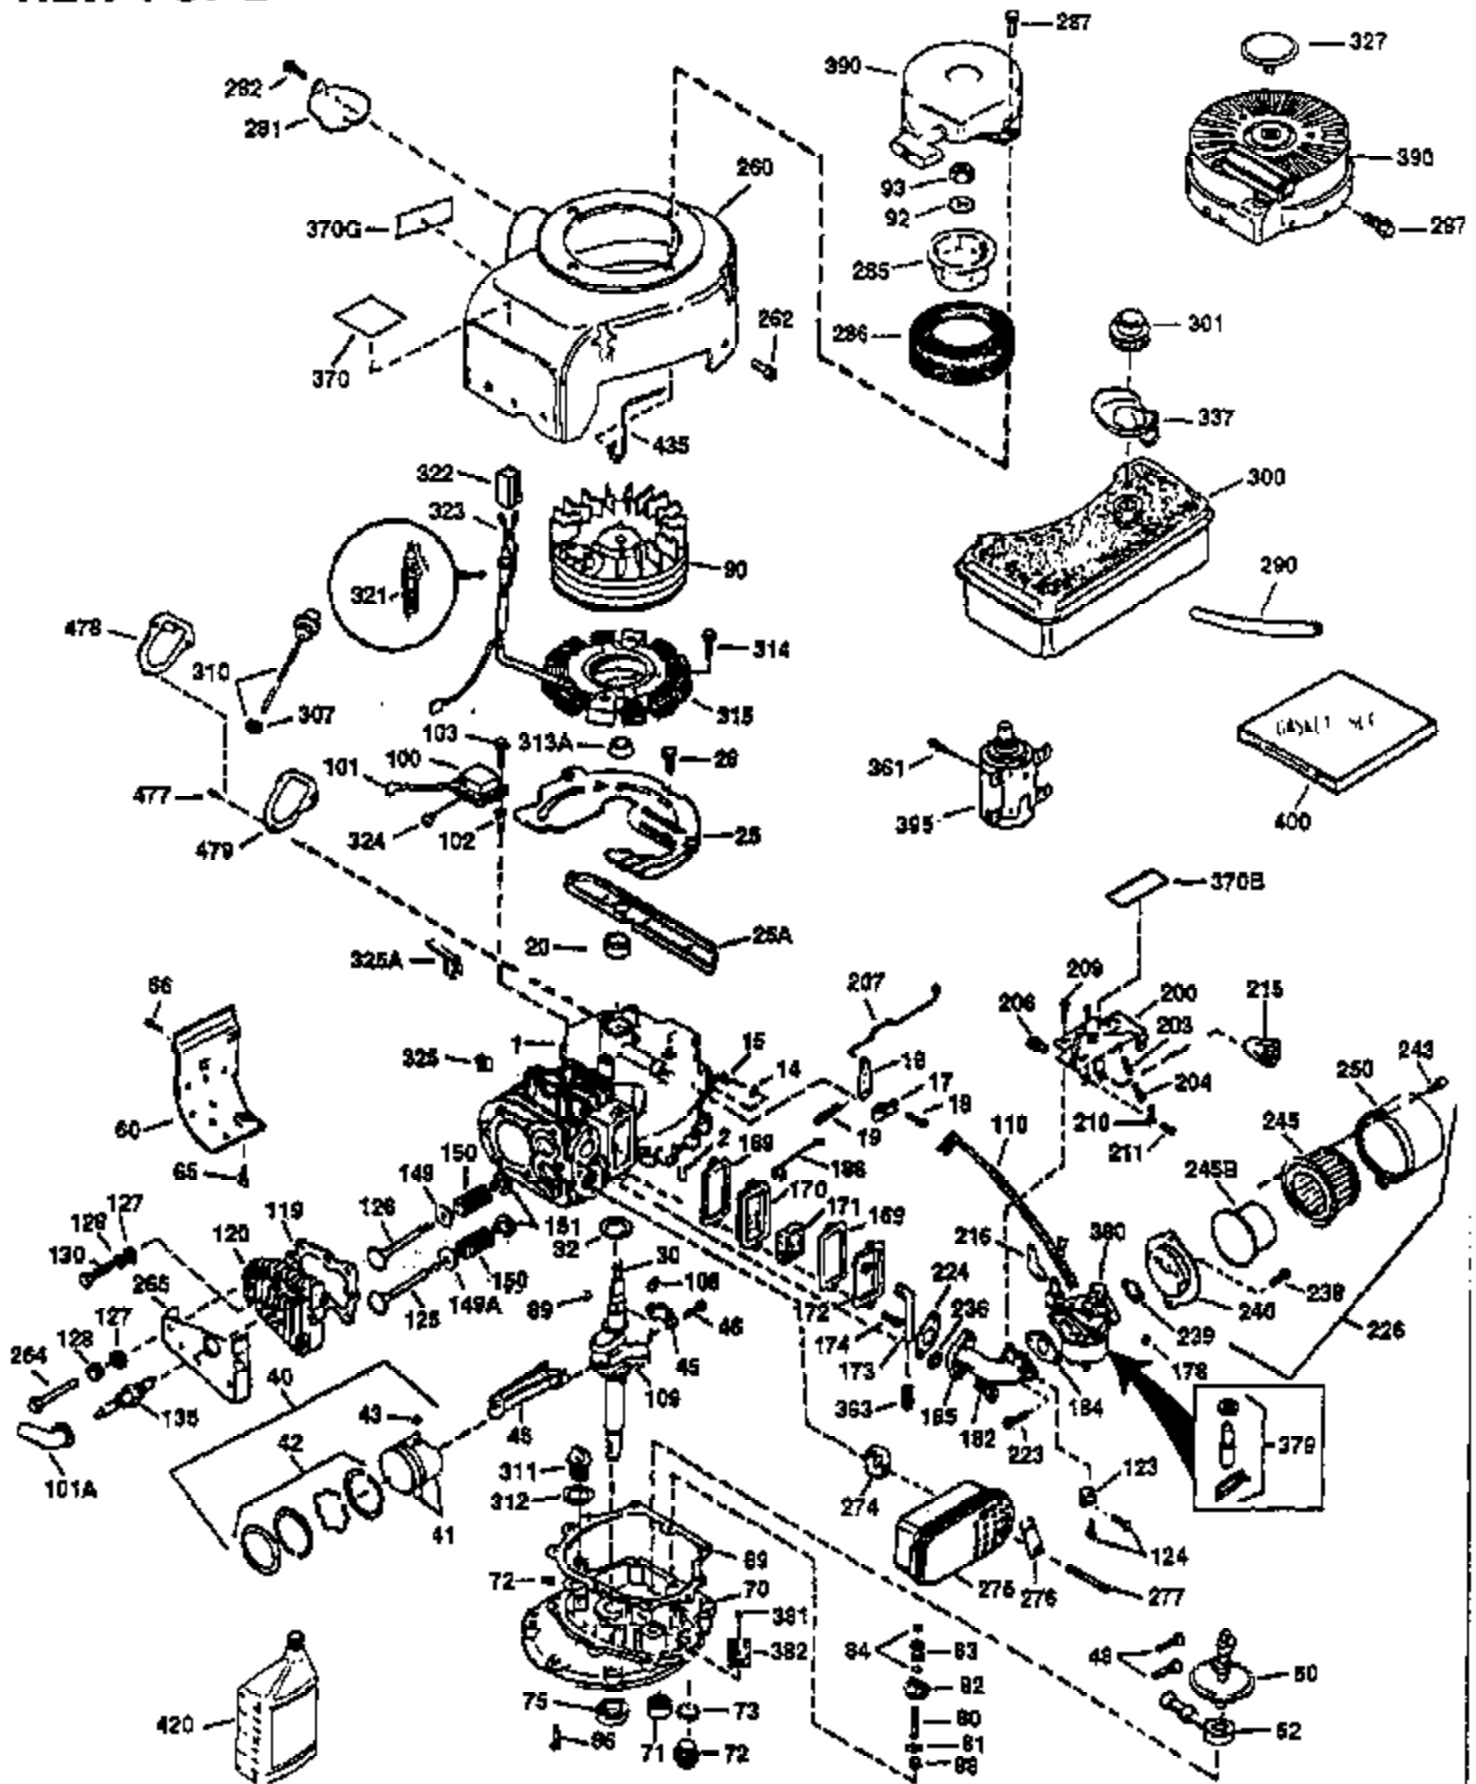

ILLUSTRATION SHOWS TYPICAL PARTS ONLY. ORDER BY PART NUMBER. PARTS NOT LISTED ARE SUPPLIED BY OEM.

VIEW 1 OF 2

Ref #	Part Number	Qty	Description
1	35137A	1	Cylinder (Incl. 2 & 20)
2	27652	2	Dowel Pin
14	28277	1	Washer
15	30669	1	Governor Rod (Incl. 14)
16	31357	1	Governor Lever
17	31335	1	Governor Lever Clamp
18	650548	1	Screw, 8-32 x 5/16"
19	31361	1	Extension Spring
20	32630	1	Oil Seal
25A	34105	1	Blower Housing Baffle
26	650561	2	Screw, 1/4-20 x 5/8"
30	35196	1	Crankshaft
40	34531	1	Piston, Pin & Ring Set (Std.)
40	34532	1	Piston, Pin & Ring Set (.010" OS)
40	34533	1	Piston, Pin & Ring Set (.020" OS)
41	33312B	1	Piston & Pin Ass'y. (Std.) (Incl. 43)
41	33313B	1	Piston & Pin Ass'y. (.010" OS) (Incl. 43)
41	33314B	1	Piston & Pin Ass'y. (.020" OS) (Incl. 43)
42	34854	1	Ring Set (Std.)
42	34855	1	Ring Set (.010" OS)
42	34856	1	Ring Set (.020" OS)
43	27888	2	Piston Pin Retaining Ring
45	31380C	1	Connecting Rod Ass'y. (Incl. 46)
46	650662C	2	Connecting Rod Bolt
48	34034	2	Valve Lifter
50	32114	1	Camshaft
52	31356	1	Oil Pump Ass'y.
60	30622A	1	Blower Housing Extension
65	650128	1	Screw, 10-24 x 1/2"
69	30684	1	* Mounting Flange Gasket
70	31471D	1	Mounting Flange (Incl. 72,75,80 & 81)
72	27642	1	Oil Drain Plug
75	27897	1	Oil Seal
80	30668	1	Governor Shaft
81	30590A	2	Washer
82	30591	1	Governor Gear Ass'y. (Incl. 81)
83	30588A	1	Governor Spool
84	29193	2	Retaining Ring
86	650488	7	Screw, 1/4-20 x 1-1/4"
88	31707A	1	Spacer (Incl. 81)
89	32589	1	Flywheel Key
90	611085	1	Flywheel
92	650815	1	Belleville Washer
93	8116	1	Flywheel Nut
100	34443A	1	Solid State Ignition
101	610118	1	Spark Plug Cover
102	650872	2	Solid State Mounting Stud
103	651007	2	Screw, Torx T-15, 10-24 x 15/16"
110	36230	1	Ground Wire
119	36445	1	* Cylinder Head Gasket
120	36446	1	Cylinder Head
125	27878A	1	Exhaust Valve (Std.) (Incl. 151)
125	27880A	1	Exhaust Valve (1/32" OS) (Incl. 151)
126	32783	1	Intake Valve (Std.) (Incl. 151)
126	32784	1	Intake Valve (1/32" OS) (Incl. 151)
127	650691	8	Washer
128	650690	8	Belleville Washer
130	650697A	8	Screw, 5/16-18 x 2-1/2"