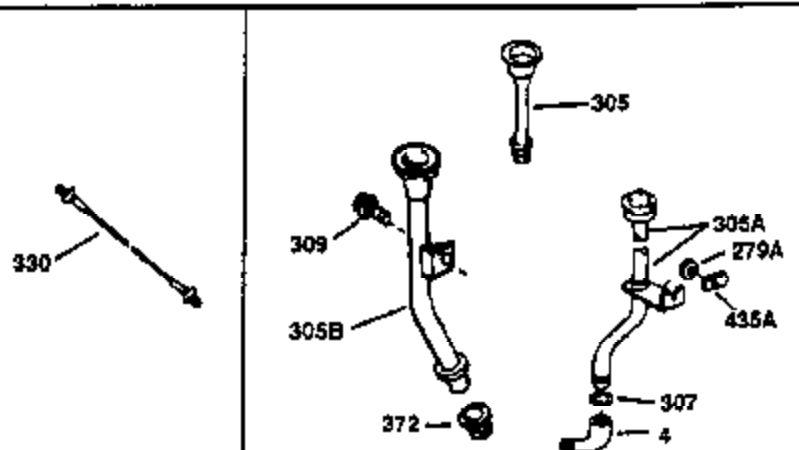

ILLUSTRATION SHOWS TYPICAL PARTS ONLY. ORDER BY PART NUMBER. PARTS NOT LISTED ARE SUPPLIED BY OEM.

VIEW 2 OF 2