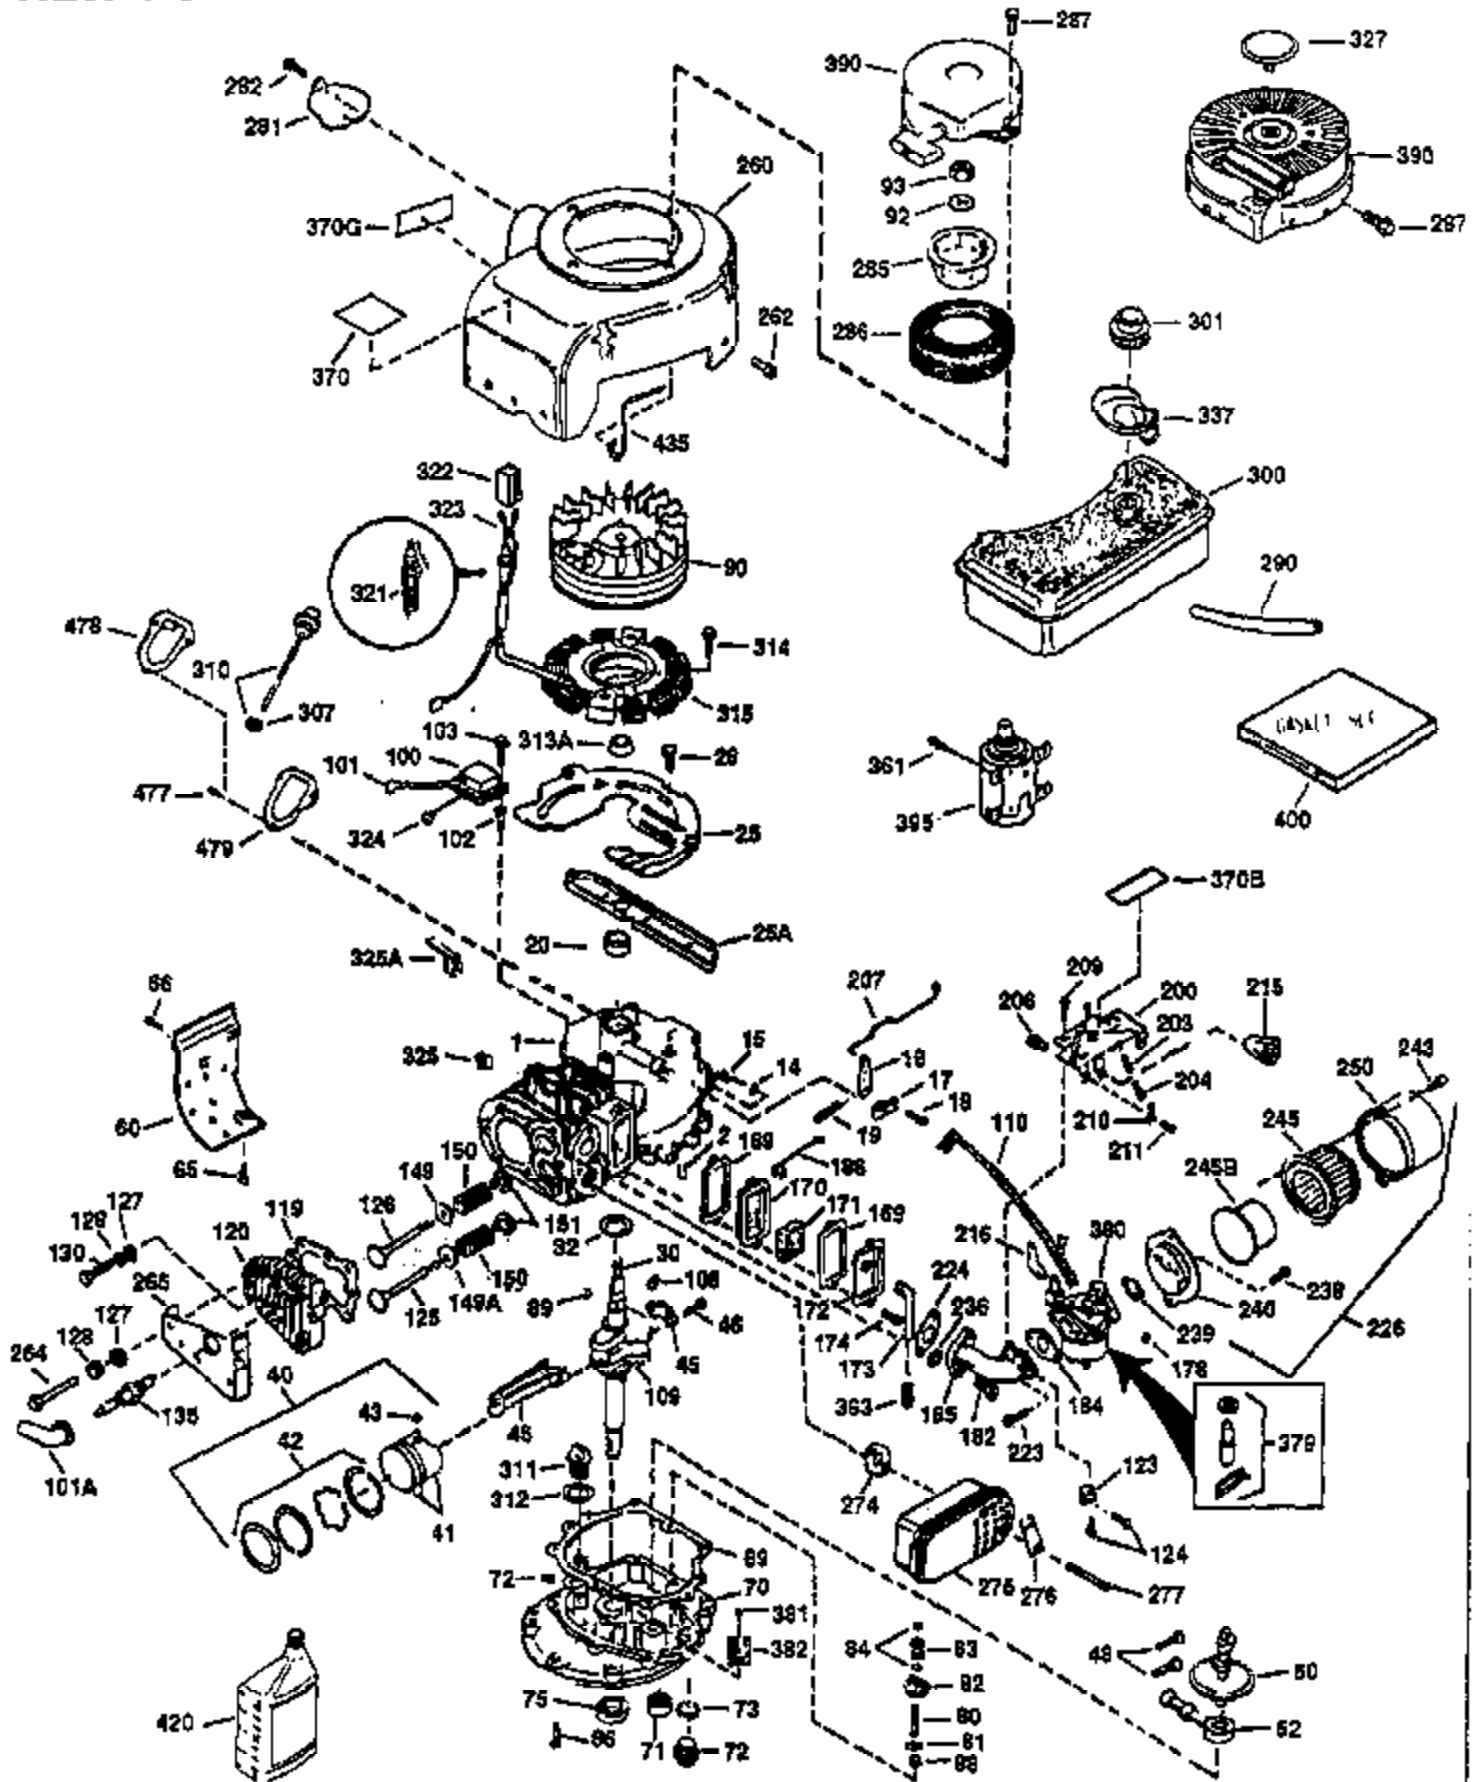

ILLUSTRATION SHOWS TYPICAL PARTS ONLY. ORDER BY PART NUMBER. PARTS NOT LISTED ARE SUPPLIED BY OEM.

VIEW 1 OF 2

Engine Parts List #1

Ref #	Part Number	Qty	Description
1	35137A	1	Cylinder (Incl. 2 & 20)
2	27652	2	Dowel Pin
14	28277	1	Washer
15	30669	1	Governor Rod (Incl. 14)
16	31357	1	Governor Lever
17	31335	1	Governor Lever Clamp
18	650548	1	Screw, 8-32 x 5/16"
19	31361	1	Extension Spring
20	32630	1	Oil Seal
25	29536	1	Blower Housing Baffle
26	650561	2	Screw, 1/4-20 x 5/8"
30	35264	1	Crankshaft
40	34531	1	Piston, Pin & Ring Set (Std.)
40	34532	1	Piston, Pin & Ring Set (.010" OS)
40	34533	1	Piston, Pin & Ring Set (.020" OS)
41	33312B	1	Piston & Pin Ass'y. (Std.) (Incl. 43)
41	33313B	1	Piston & Pin Ass'y. (.010" OS) (Incl. 43)
41	33314B	1	Piston & Pin Ass'y. (.020" OS) (Incl. 43)
42	34854	1	Ring Set (Std.)
42	34855	1	Ring Set (.010" OS)
42	34856	1	Ring Set (.020" OS)
43	27888	2	Piston Pin Retaining Ring
45	31380C	1	Connecting Rod Ass'y. (Incl. 46)
46	650662C	2	Connecting Rod Bolt
48	34034	2	Valve Lifter
50	32114	1	Camshaft
52	31356	1	Oil Pump Ass'y.
60	30622A	1	Blower Housing Extension
64	30063	1	Screw, Torx T-30, 1/4-20 x 1/2"
65	650128	1	Screw, 10-24 x 1/2"
69	30684	1	* Mounting Flange Gasket
70	31471D	1	Mounting Flange (Incl. 72,75,80 & 81)
72	27642	1	Oil Drain Plug
75	27897	1	Oil Seal
80	30668	1	Governor Shaft
81	30590A	2	Washer
82	30591	1	Governor Gear Ass'y. (Incl. 81)
83	30588A	1	Governor Spool
84	29193	2	Retaining Ring
86	650488	7	Screw, 1/4-20 x 1-1/4"
88	31707A	1	Spacer (Incl. 81)
89	32589	1	Flywheel Key
90	611084	1	Flywheel
92	650815	1	Belleville Washer
93	8116	1	Flywheel Nut
100	34443A	1	Solid State Ignition
101	610118	1	Spark Plug Cover
102	650872	2	Solid State Mounting Stud
103	650814	2	Screw, Torx T-15, 10-24 x 1"
110	36230	1	Ground Wire
119	28938C	1	* Cylinder Head Gasket
120	30938A	1	Cylinder Head
125	27878A	1	Exhaust Valve (Std.) (Incl. 151)
125	27880A	1	Exhaust Valve (1/32" OS) (Incl. 151)
126	32783	1	Intake Valve (Std.) (Incl. 151)
126	32784	1	Intake Valve (1/32" OS) (Incl. 151)
127	650691	8	Washer
128	650690	8	Belleville Washer