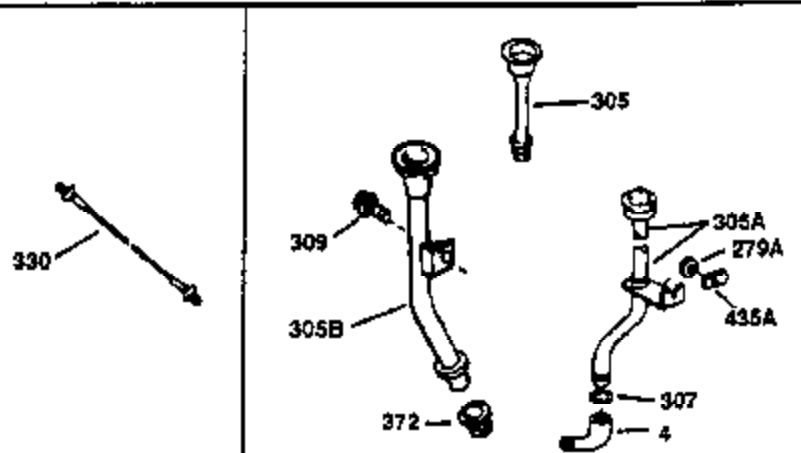

## Engine Parts List #2

Ref #	Part Number	Qty	Description
64	30063	1	Screw, Torx T-30, 1/4-20 x 1/2"
103	650489	2	Screw, 1/4-20 x 5/8"
238	28820	2	Screw, 10-32 x 1/2"
240	31691	1	Air Cleaner Body
245	30727	1	Air Cleaner Filter
250	31715	1	Air Cleaner Cover
261	29747B	2	Screw, Torx T-40, 5/16-24 x 21/32"
274	35865	1	* Exhaust Gasket
290	29774	1	Fuel Line (2.00")
305	35560	1	Oil Fill Tube
307	35499	1	"O" Ring
370A	36261	1	Lubrication Decal
375	611043	1	Magneto (Not Sold As Complete Ass'y.)
380	632233	1	Carburetor (Incl. 184)