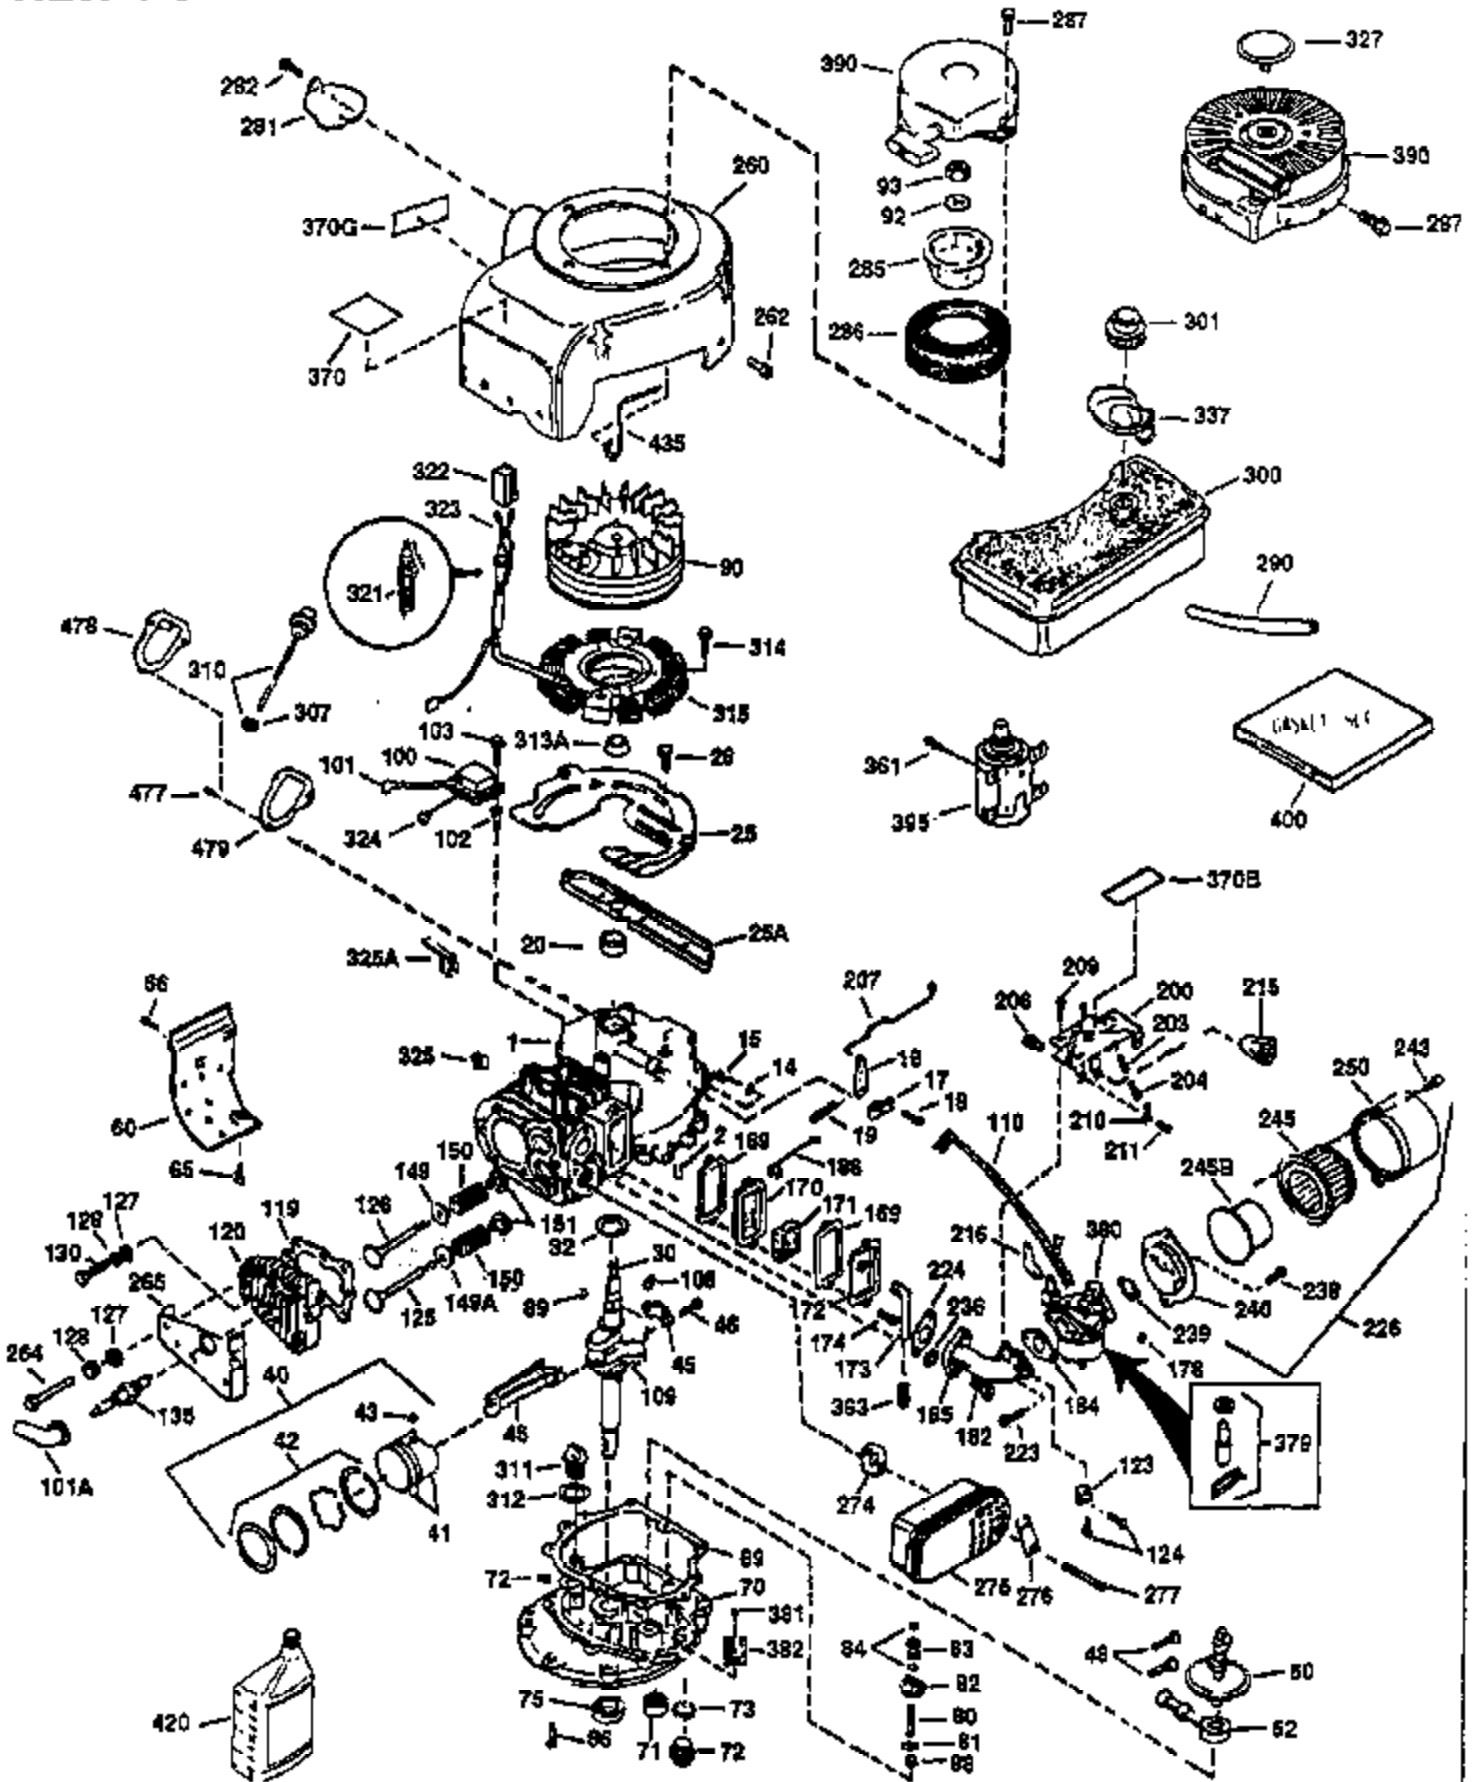

## Engine Parts List #1

Ref #	Part Number	Qty	Description
1	34913A	1	Cylinder (Incl. 2 & 20)
2	27652	2	Dowel Pin
14	28277	1	Washer
15	30669	1	Governor Rod (Incl. 14)
16	31357	1	Governor Lever
17	31335	1	Governor Lever Clamp
18	650548	1	Screw, 8-32 x 5/16"
19	31361	1	Extension Spring
20	32630	1	Oil Seal
25	35256A	1	Blower Housing Baffle
26	650561	2	Screw, 1/4-20 x 5/8"
30	34879	1	Crankshaft
40	34531	1	Piston, Pin & Ring Set (Std.)
40	34532	1	Piston, Pin & Ring Set (.010" OS)
40	34533	1	Piston, Pin & Ring Set (.020" OS)
41	33312B	1	Piston & Pin Ass'y. (Std.) (Incl. 43)
41	33313B	1	Piston & Pin Ass'y. (.010" OS) (Incl. 43)
41	33314B	1	Piston & Pin Ass'y. (.020" OS) (Incl. 43)
42	34854	1	Ring Set (Std.)
42	34855	1	Ring Set (.010" OS)
42	34856	1	Ring Set (.020" OS)
43	27888	2	Piston Pin Retaining Ring
45	31380C	1	Connecting Rod Ass'y. (Incl. 46)
46	650662C	2	Connecting Rod Bolt
48	34034	2	Valve Lifter
50	32114	1	Camshaft
52	31356	1	Oil Pump Ass'y.
60	30622A	1	Blower Housing Extension
64	30063	1	Screw, Torx T-30, 1/4-20 x 1/2"
65	650128	1	Screw, 10-24 x 1/2"
69	30684	1	* Mounting Flange Gasket
70	31471D	1	Mounting Flange (Incl. 72,75,80 & 81)
72	27642	1	Oil Drain Plug
75	27897	1	Oil Seal
80	30668	1	Governor Shaft
81	30590A	2	Washer
82	30591	1	Governor Gear Ass'y. (Incl. 81)
83	30588A	1	Governor Spool
84	29193	2	Retaining Ring
86	650488	7	Screw, 1/4-20 x 1-1/4"
88	31707A	1	Spacer (Incl. 81)
89	32589	1	Flywheel Key
90	611042	1	Flywheel (W/Ring Gear)
92	650815	1	Belleville Washer
93	8116	1	Flywheel Nut
103	650489	2	Screw, 1/4-20 x 5/8"
110	36230	1	Ground Wire
119	28938C	1	* Cylinder Head Gasket
120	30938A	1	Cylinder Head
125	27878A	1	Exhaust Valve (Std.) (Incl. 151)
125	27880A	1	Exhaust Valve (1/32" OS) (Incl. 151)
126	32783	1	Intake Valve (Std.) (Incl. 151)
126	32784	1	Intake Valve (1/32" OS) (Incl. 151)
127	650691	8	Washer
128	650690	8	Belleville Washer
130	650697A	8	Screw, 5/16-18 x 2-1/2"
135	33636	1	Resistor Spark Plug (RJ17LM)
149	27882	2	Valve Spring Cap