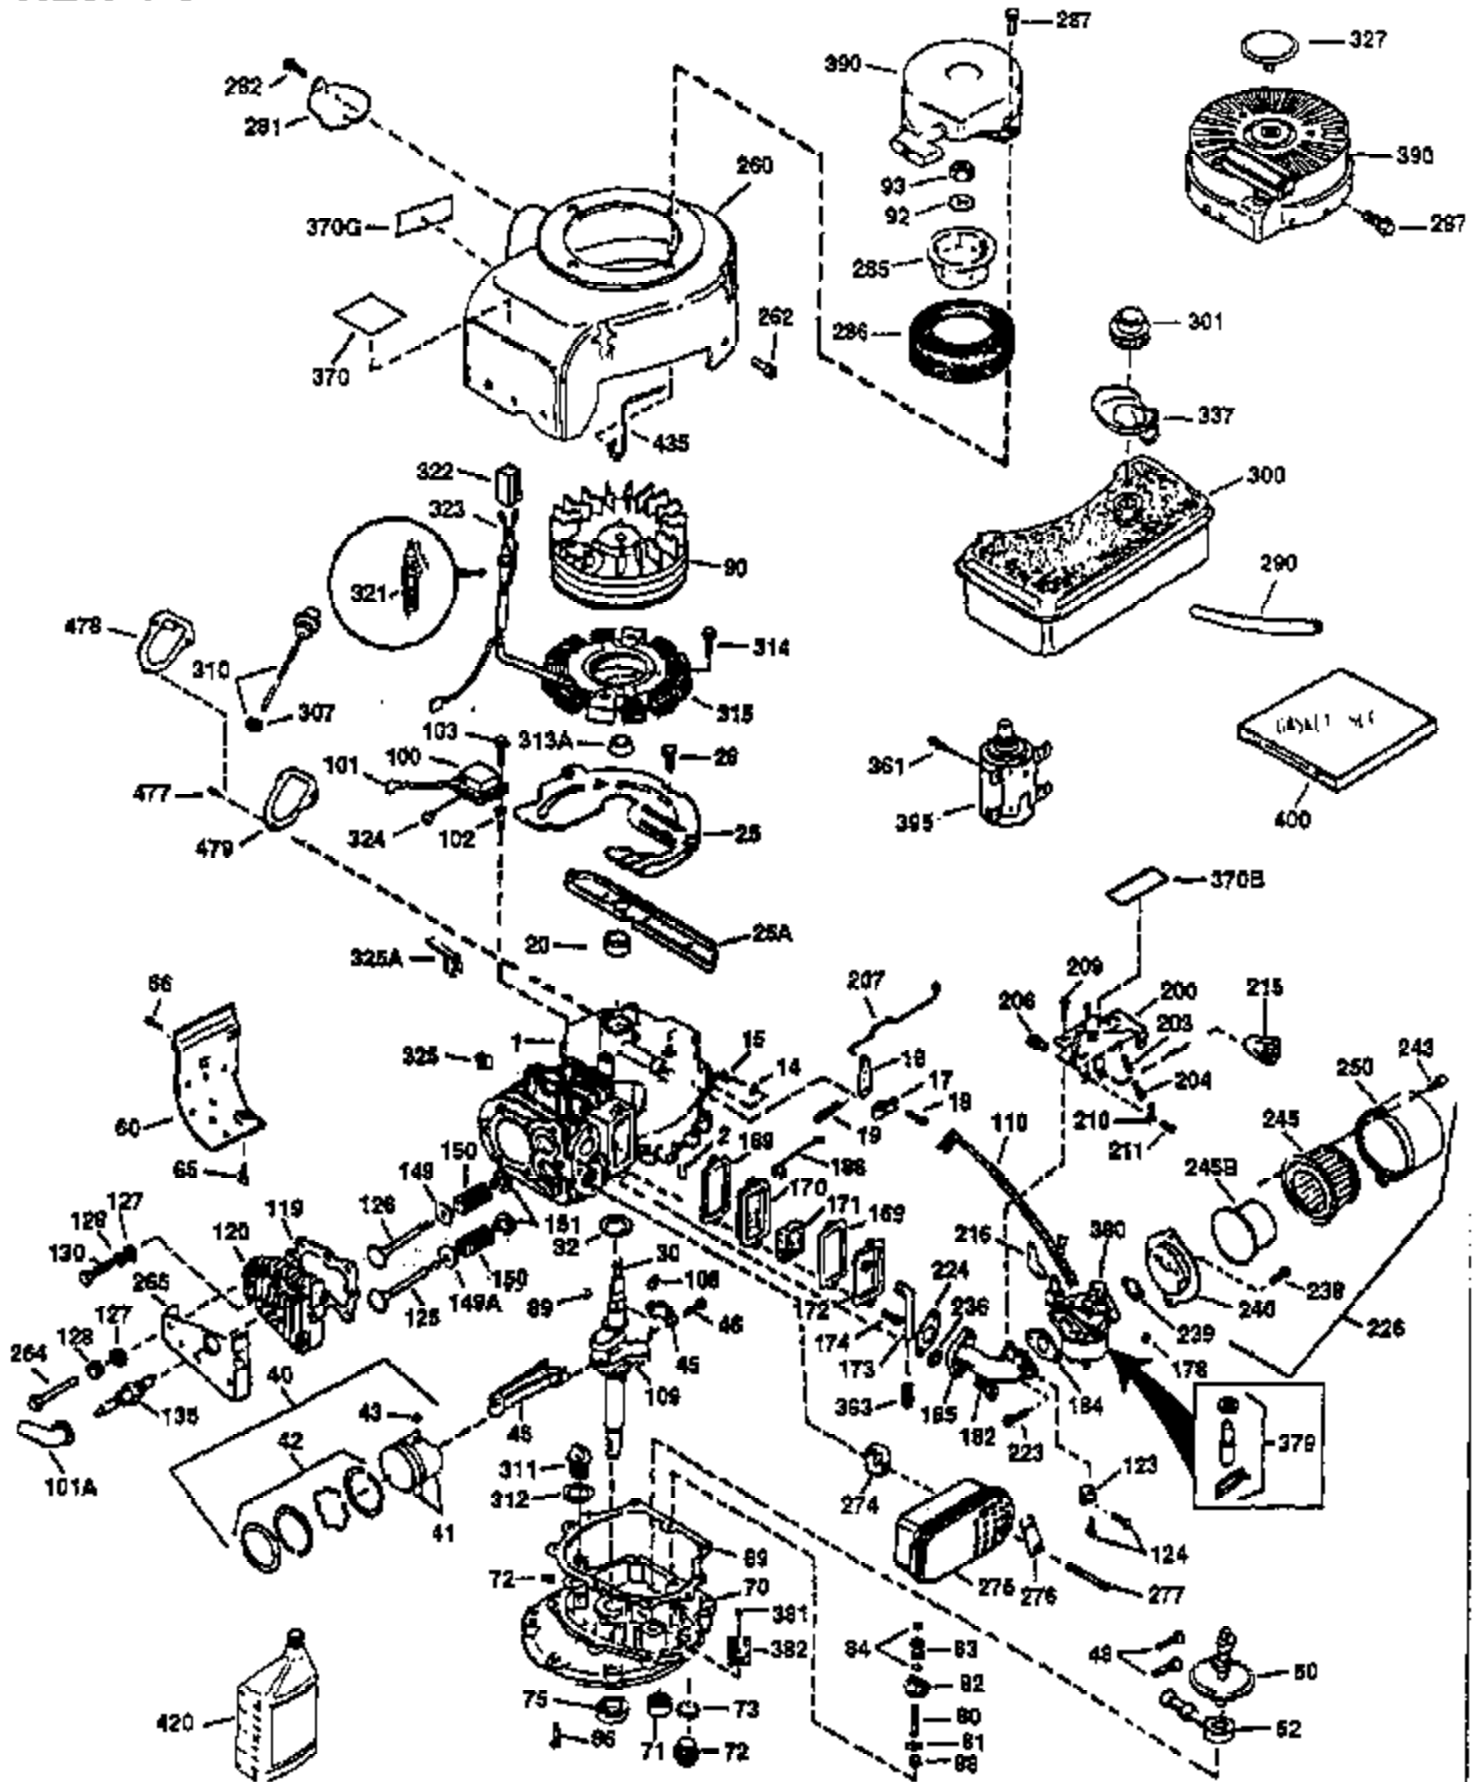

ILLUSTRATION SHOWS TYPICAL PARTS ONLY. ORDER BY PART NUMBER. PARTS NOT LISTED ARE SUPPLIED BY OEM.

VIEW 1 OF 2

Ref #	Part Number	Qty	Description
1	35137A	1	Cylinder (Incl. 2 & 20)
2	27652	2	Dowel Pin
14	28277	1	Washer
15	30669	1	Governor Rod (Incl. 14)
16	31357	1	Governor Lever
17	31335	1	Governor Lever Clamp
18	650548	1	Screw, 8-32 x 5/16"
19	31361	1	Extension Spring
20	32630	1	Oil Seal
26	650561	2	Screw, 1/4-20 x 5/8"
30	34877	1	Crankshaft
40	34531	1	Piston, Pin & Ring Set (Std.)
40	34532	1	Piston, Pin & Ring Set (.010" OS)
40	34533	1	Piston, Pin & Ring Set (.020" OS)
41	33312B	1	Piston & Pin Ass'y. (Std.) (Incl. 43)
41	33313B	1	Piston & Pin Ass'y. (.010" OS) (Incl. 43)
41	33314B	1	Piston & Pin Ass'y. (.020" OS) (Incl. 43)
42	34854	1	Ring Set (Std.)
42	34855	1	Ring Set (.010" OS)
42	34856	1	Ring Set (.020" OS)
43	27888	2	Piston Pin Retaining Ring
45	31380C	1	Connecting Rod Ass'y. (Incl. 46)
46	650662C	2	Connecting Rod Bolt
48	34034	2	Valve Lifter
50	32114	1	Camshaft
52	31356	1	Oil Pump Ass'y.
60	30622A	1	Blower Housing Extension
64	30063	1	Screw, Torx T-30, 1/4-20 x 1/2"
65	650128	1	Screw, 10-24 x 1/2"
69	30684	1	* Mounting Flange Gasket
70	31471D	1	Mounting Flange (Incl. 72,75,80 & 81)
72	27642	1	Oil Drain Plug
75	27897	1	Oil Seal
80	30668	1	Governor Shaft
81	30590A	2	Washer
82	30591	1	Governor Gear Ass'y. (Incl. 81)
83	30588A	1	Governor Spool
84	29193	2	Retaining Ring
86	650488	7	Screw, 1/4-20 x 1-1/4"
88	31707A	1	Spacer (Incl. 81)
89	32589	1	Flywheel Key
90	611042	1	Flywheel (W/Ring Gear)
92	650815	1	Belleville Washer
93	8116	1	Flywheel Nut
103	650489	2	Screw, 1/4-20 x 5/8"
110	35232	1	Ground Wire
119	28938C	1	* Cylinder Head Gasket
120	30938A	1	Cylinder Head
125	27878A	1	Exhaust Valve (Std.) (Incl. 151)
125	27880A	1	Exhaust Valve (1/32" OS) (Incl. 151)
126	32783	1	Intake Valve (Std.) (Incl. 151)
126	32784	1	Intake Valve (1/32" OS) (Incl. 151)
127	650691	8	Washer
128	650690	8	Belleville Washer
130	650697A	8	Screw, 5/16-18 x 2-1/2"
135	33636	1	Resistor Spark Plug (RJ17LM)
149	27882	2	Valve Spring Cap
150	27881	2	Valve Spring