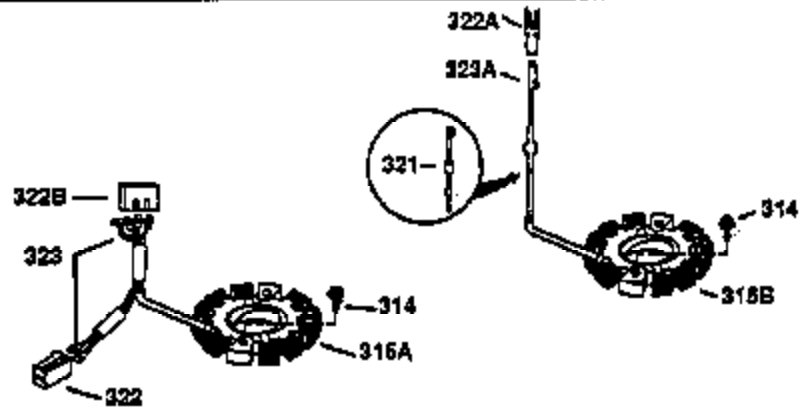

ILLUSTRATION SHOWS TYPICAL PARTS ONLY. ORDER BY PART NUMBER. PARTS NOT LISTED ARE SUPPLIED BY OEM.

VIEW 2 OF 2

OPTIONAL 110 - 120 VOLT
STARTER MOTOR KIT

STD. POINT

Ref #	Part Number	Qty	Description
64	30063	1	Screw, Torx T-30, 1/4-20 x 1/2"
103	650489	2	Screw, 1/4-20 x 5/8"
238	28820	2	Screw, 10-32 x 1/2"
240	31691	1	Air Cleaner Body
245	30727	1	Air Cleaner Filter
250	31715	1	Air Cleaner Cover
261	29747B	2	Screw, Torx T-40, 5/16-24 x 21/32"
274	35865	1	* Exhaust Gasket
275	391023	1	Muffler
277	650696	2	Screw, 5/16-18 x 2-3/4"
290	29774	1	Fuel Line (2.00")
307	29673	1	* Oil Fill Plug Gasket
341	34105	1	Fuel Tank Bracket
370A	36261	1	Lubrication Decal
375	611043	1	Magneto (Not Sold As Complete Ass'y.)
380	632233	1	Carburetor (Incl. 184)