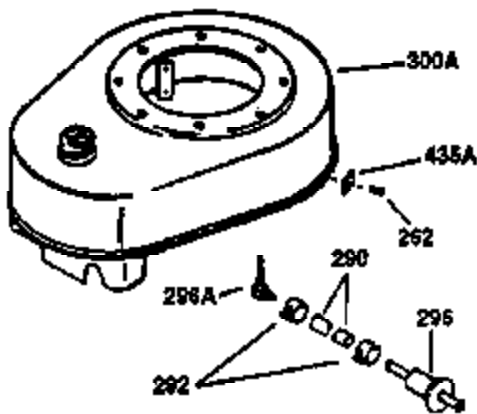

ILLUSTRATION SHOWS TYPICAL PARTS ONLY. ORDER BY PART NUMBER. PARTS NOT LISTED ARE SUPPLIED BY OEM.

VIEW 2 OF 2

OPTIONAL 110 - 120 VOLT
STARTER MOTOR KIT

STD. POINT

Ref #	Part Number	Qty	Description
64	30063	1	Screw, Torx T-30, 1/4-20 x 1/2"
103	650489	2	Screw, 1/4-20 x 5/8"
238	28820	2	Screw, 10-32 x 1/2"
240	31691	1	Air Cleaner Body
245	30727	1	Air Cleaner Filter
250	31715	1	Air Cleaner Cover
261	29747B	2	Screw, Torx T-40, 5/16-24 x 21/32"
274	35865	1	* Exhaust Gasket
275	391023	1	Muffler
277	650696	2	Screw, 5/16-18 x 2-3/4"
290	29774	1	Fuel Line (2.00")
307	29673	1	* Oil Fill Plug Gasket
341	34105	1	Fuel Tank Bracket
370A	36261	1	Lubrication Decal
375	611043	1	Magneto (Not Sold As Complete Ass'y.)
380	632233	1	Carburetor (Incl. 184)