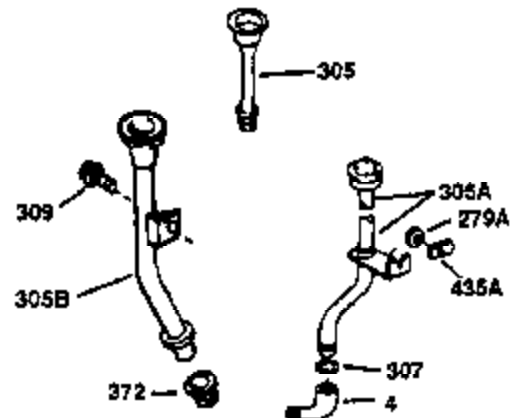

ILLUSTRATION SHOWS TYPICAL PARTS ONLY. ORDER BY PART NUMBER. PARTS NOT LISTED ARE SUPPLIED BY OEM.

VIEW 2 OF 2

OPTIONAL 110 - 120 VOLT
STARTER MOTOR KIT

STD. POINT

Ref #	Part Number	Qty	Description
64	30063	1	Screw, Torx T-30, 1/4-20 x 1/2"
103	650489	2	Screw, 1/4-20 x 5/8"
238	28820	2	Screw, 10-32 x 1/2"
240	31691	1	Air Cleaner Body
245	30727	1	Air Cleaner Filter
250	31715	1	Air Cleaner Cover
261	29747B	2	Screw, Torx T-40, 5/16-24 x 21/32"
274	35865	1	* Exhaust Gasket
275	391023	1	Muffler
277	650696	2	Screw, 5/16-18 x 2-3/4"
290	29774	1	Fuel Line (2.00")
307	29673	1	* Oil Fill Plug Gasket
341	34105	1	Fuel Tank Bracket
370A	36261	1	Lubrication Decal
375	611043	1	Magneto (Not Sold As Complete Ass'y.)
380	632233	1	Carburetor (Incl. 184)