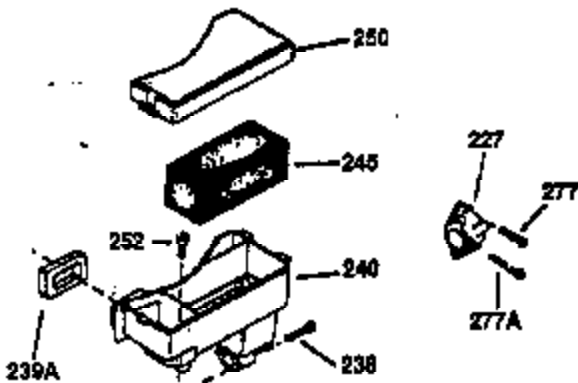

ILLUSTRATION SHOWS TYPICAL PARTS ONLY. ORDER BY PART NUMBER. PARTS NOT LISTED ARE SUPPLIED BY OEM.

VIEW 2 OF 2

OPTIONAL 110 - 120 VOLT
STARTER MOTOR KIT

STD. POINT

Ref #	Part Number	Qty	Description
64	30063	1	Screw, Torx T-30, 1/4-20 x 1/2"
103	650489	2	Screw, 1/4-20 x 5/8"
238	28820	2	Screw, 10-32 x 1/2"
240	31691	1	Air Cleaner Body
245	30727	1	Air Cleaner Filter
250	31715	1	Air Cleaner Cover
261	29747B	2	Screw, Torx T-40, 5/16-24 x 21/32"
274	35865	1	* Exhaust Gasket
275	391023	1	Muffler
277	650696	2	Screw, 5/16-18 x 2-3/4"
290	29774	1	Fuel Line (2.00")
307	29673	1	* Oil Fill Plug Gasket
341	34105	1	Fuel Tank Bracket
370A	36261	1	Lubrication Decal
375	611043	1	Magneto (Not Sold As Complete Ass'y.)
380	632233	1	Carburetor (Incl. 184)