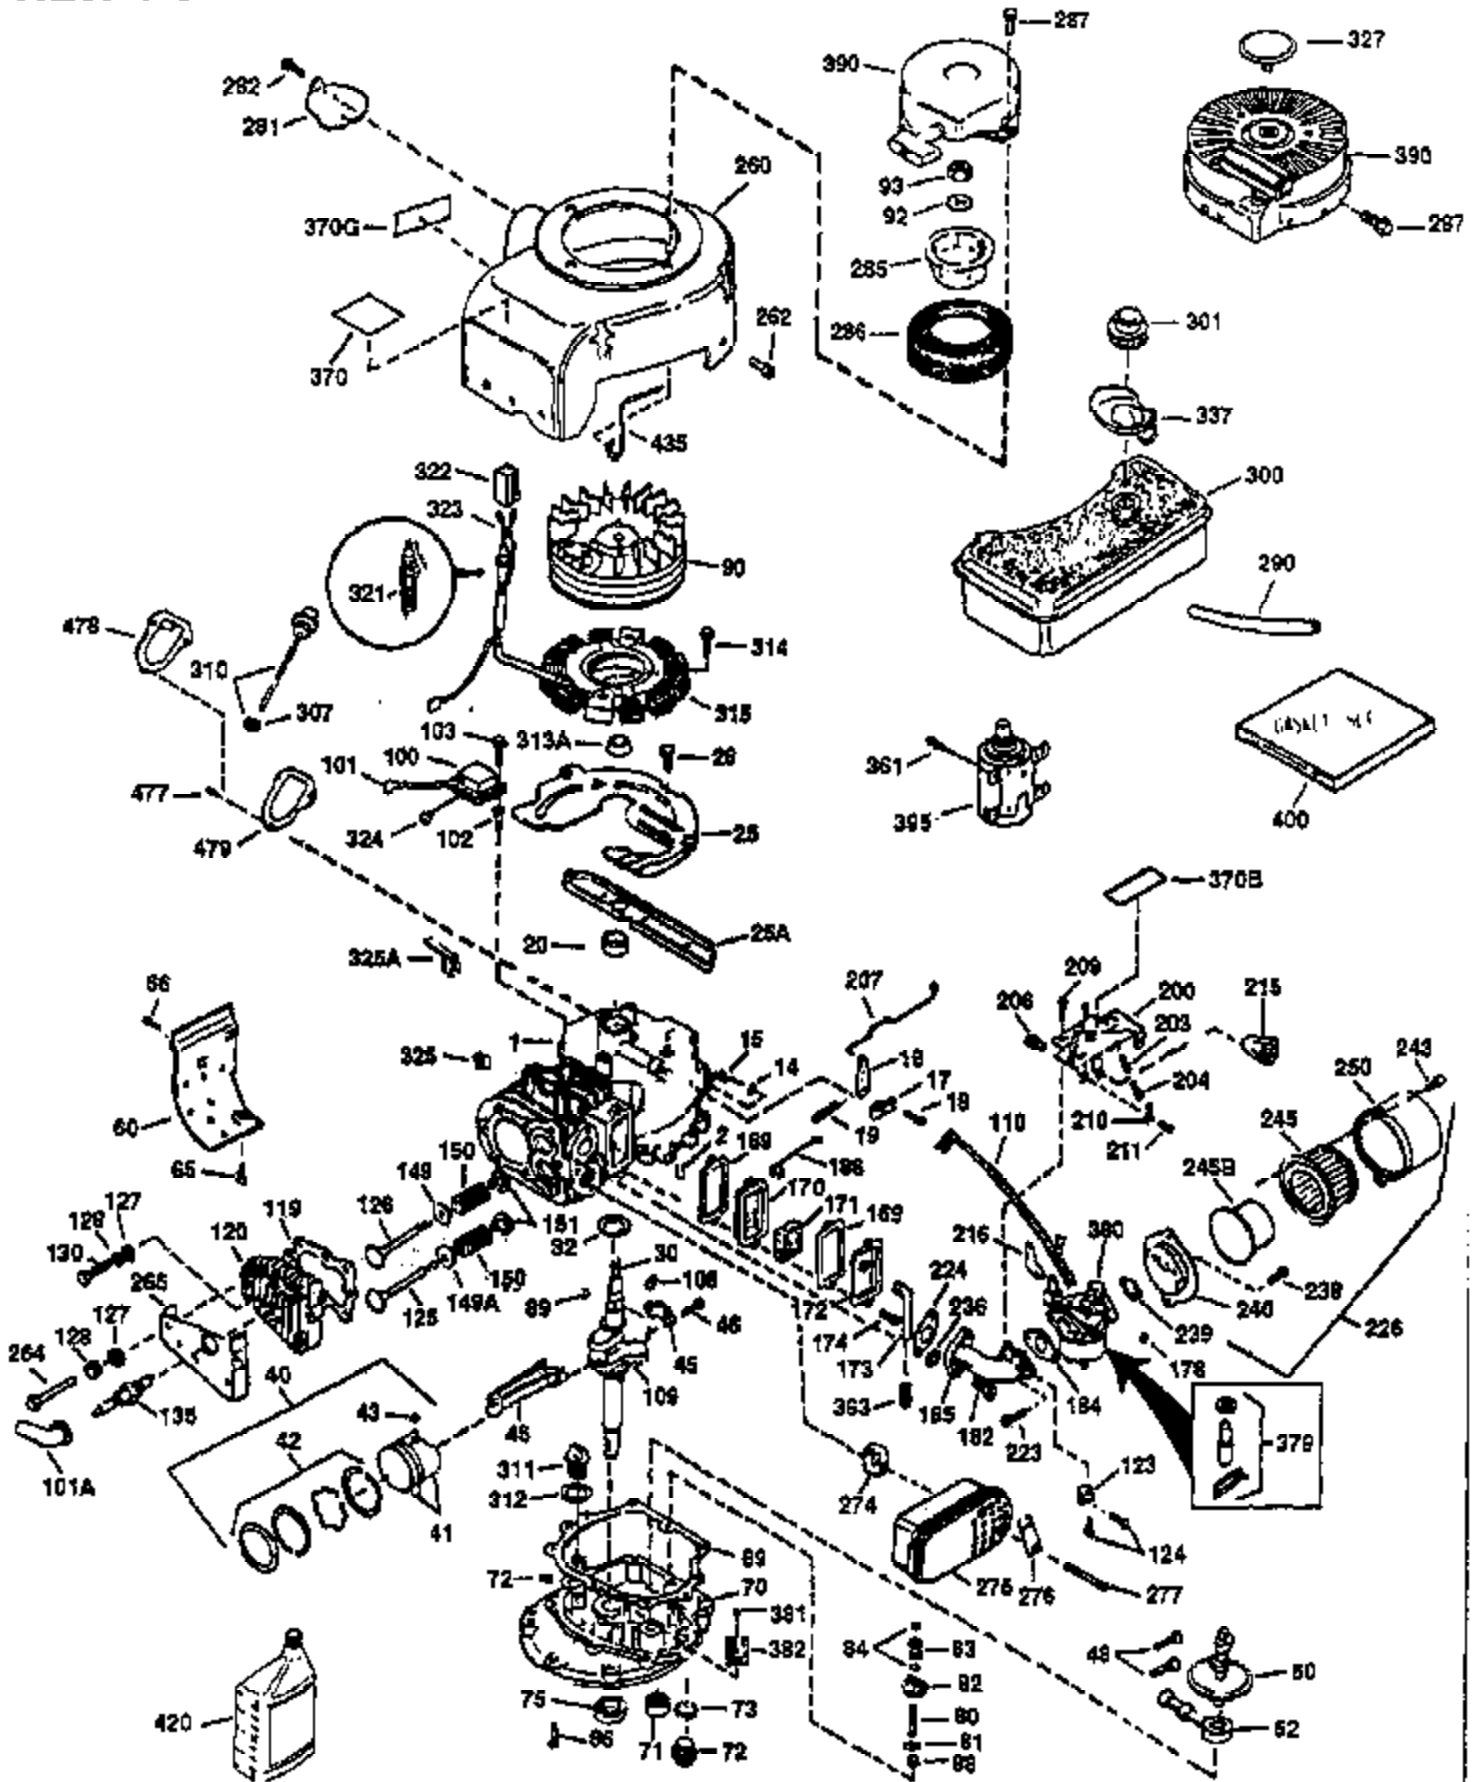

## Engine Parts List #1

Ref #	Part Number	Qty	Description
1	35137A	1	Cylinder (Incl. 2 & 20)
2	27652	2	Dowel Pin
14	28277	1	Washer
15	30669	1	Governor Rod (Incl. 14)
16	31357	1	Governor Lever
17	31335	1	Governor Lever Clamp
18	650548	1	Screw, 8-32 x 5/16"
19	31361	1	Extension Spring
20	32630	1	Oil Seal
25	29536	1	Blower Housing Baffle
26	650561	2	Screw, 1/4-20 x 5/8"
30	35196	1	Crankshaft
40	34531	1	Piston, Pin & Ring Set (Std.)
40	34532	1	Piston, Pin & Ring Set (.010" OS)
40	34533	1	Piston, Pin & Ring Set (.020" OS)
41	33312B	1	Piston & Pin Ass'y. (Std.) (Incl. 43)
41	33313B	1	Piston & Pin Ass'y. (.010" OS) (Incl. 43)
41	33314B	1	Piston & Pin Ass'y. (.020" OS) (Incl. 43)
42	34854	1	Ring Set (Std.)
42	34855	1	Ring Set (.010" OS)
42	34856	1	Ring Set (.020" OS)
43	27888	2	Piston Pin Retaining Ring
45	31380C	1	Connecting Rod Ass'y. (Incl. 46)
46	650662C	2	Connecting Rod Bolt
48	34034	2	Valve Lifter
50	32114	1	Camshaft
52	31356	1	Oil Pump Ass'y.
60	30622A	1	Blower Housing Extension
64	30063	1	Screw, Torx T-30, 1/4-20 x 1/2"
65	650128	1	Screw, 10-24 x 1/2"
69	30684	1	* Mounting Flange Gasket
70	31471D	1	Mounting Flange (Incl. 72,75,80 & 81)
72	27642	1	Oil Drain Plug
75	27897	1	Oil Seal
80	30668	1	Governor Shaft
81	30590A	2	Washer
82	30591	1	Governor Gear Ass'y. (Incl. 81)
83	30588A	1	Governor Spool
84	29193	2	Retaining Ring
86	650488	7	Screw, 1/4-20 x 1-1/4"
88	31707A	1	Spacer (Incl. 81)
89	32589	1	Flywheel Key
90	611084	1	Flywheel
92	650815	1	Belleville Washer
93	8116	1	Flywheel Nut
100	34443A	1	Solid State Ignition
101	610118	1	Spark Plug Cover
102	650872	2	Solid State Mounting Stud
103	650814	2	Screw, Torx T-15, 10-24 x 1"
110	36230	1	Ground Wire
119	28938C	1	* Cylinder Head Gasket
120	30938A	1	Cylinder Head
125	27878A	1	Exhaust Valve (Std.) (Incl. 151)
125	27880A	1	Exhaust Valve (1/32" OS) (Incl. 151)
126	32783	1	Intake Valve (Std.) (Incl. 151)
126	32784	1	Intake Valve (1/32" OS) (Incl. 151)
127	650691	8	Washer
128	650690	8	Belleville Washer