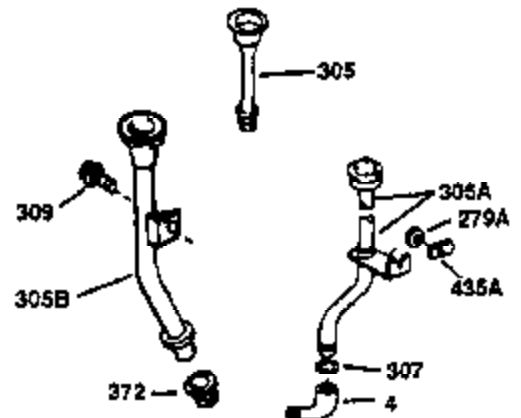

ILLUSTRATION SHOWS TYPICAL PARTS ONLY. ORDER BY PART NUMBER. PARTS NOT LISTED ARE SUPPLIED BY OEM.

**VIEW 2 OF 2**

OPTIONAL 110 - 120 VOLT  
STARTER MOTOR KIT

STD. POINT

Ref #	Part Number	Qty	Description
66	30063	1	Screw, Torx T-30, 1/4-20 x 1/2"
103	651007	2	Screw, Torx T-15, 10-24 x 15/16"
238	28820	2	Screw, 10-32 x 1/2"
240	31691	1	Air Cleaner Body (Incl. 239)
245	30727	1	Air Cleaner Filter
250	31715	1	Air Cleaner Cover
262	29747B	2	Screw, Torx T-40, 5/16-24 x 21/32"
274	35865	1	* Muffler Gasket
275	35396	1	Muffler
277	650696	2	Screw, 5/16-18 x 2-3/4"
290	30962	1	Fuel Line (24.00")
292	26460	2	Fuel Line Clamp
370A	36261	1	Instruction Decal
370K	36695	1	Starter Decal
380	632535	1	Carburetor (Incl. 184)