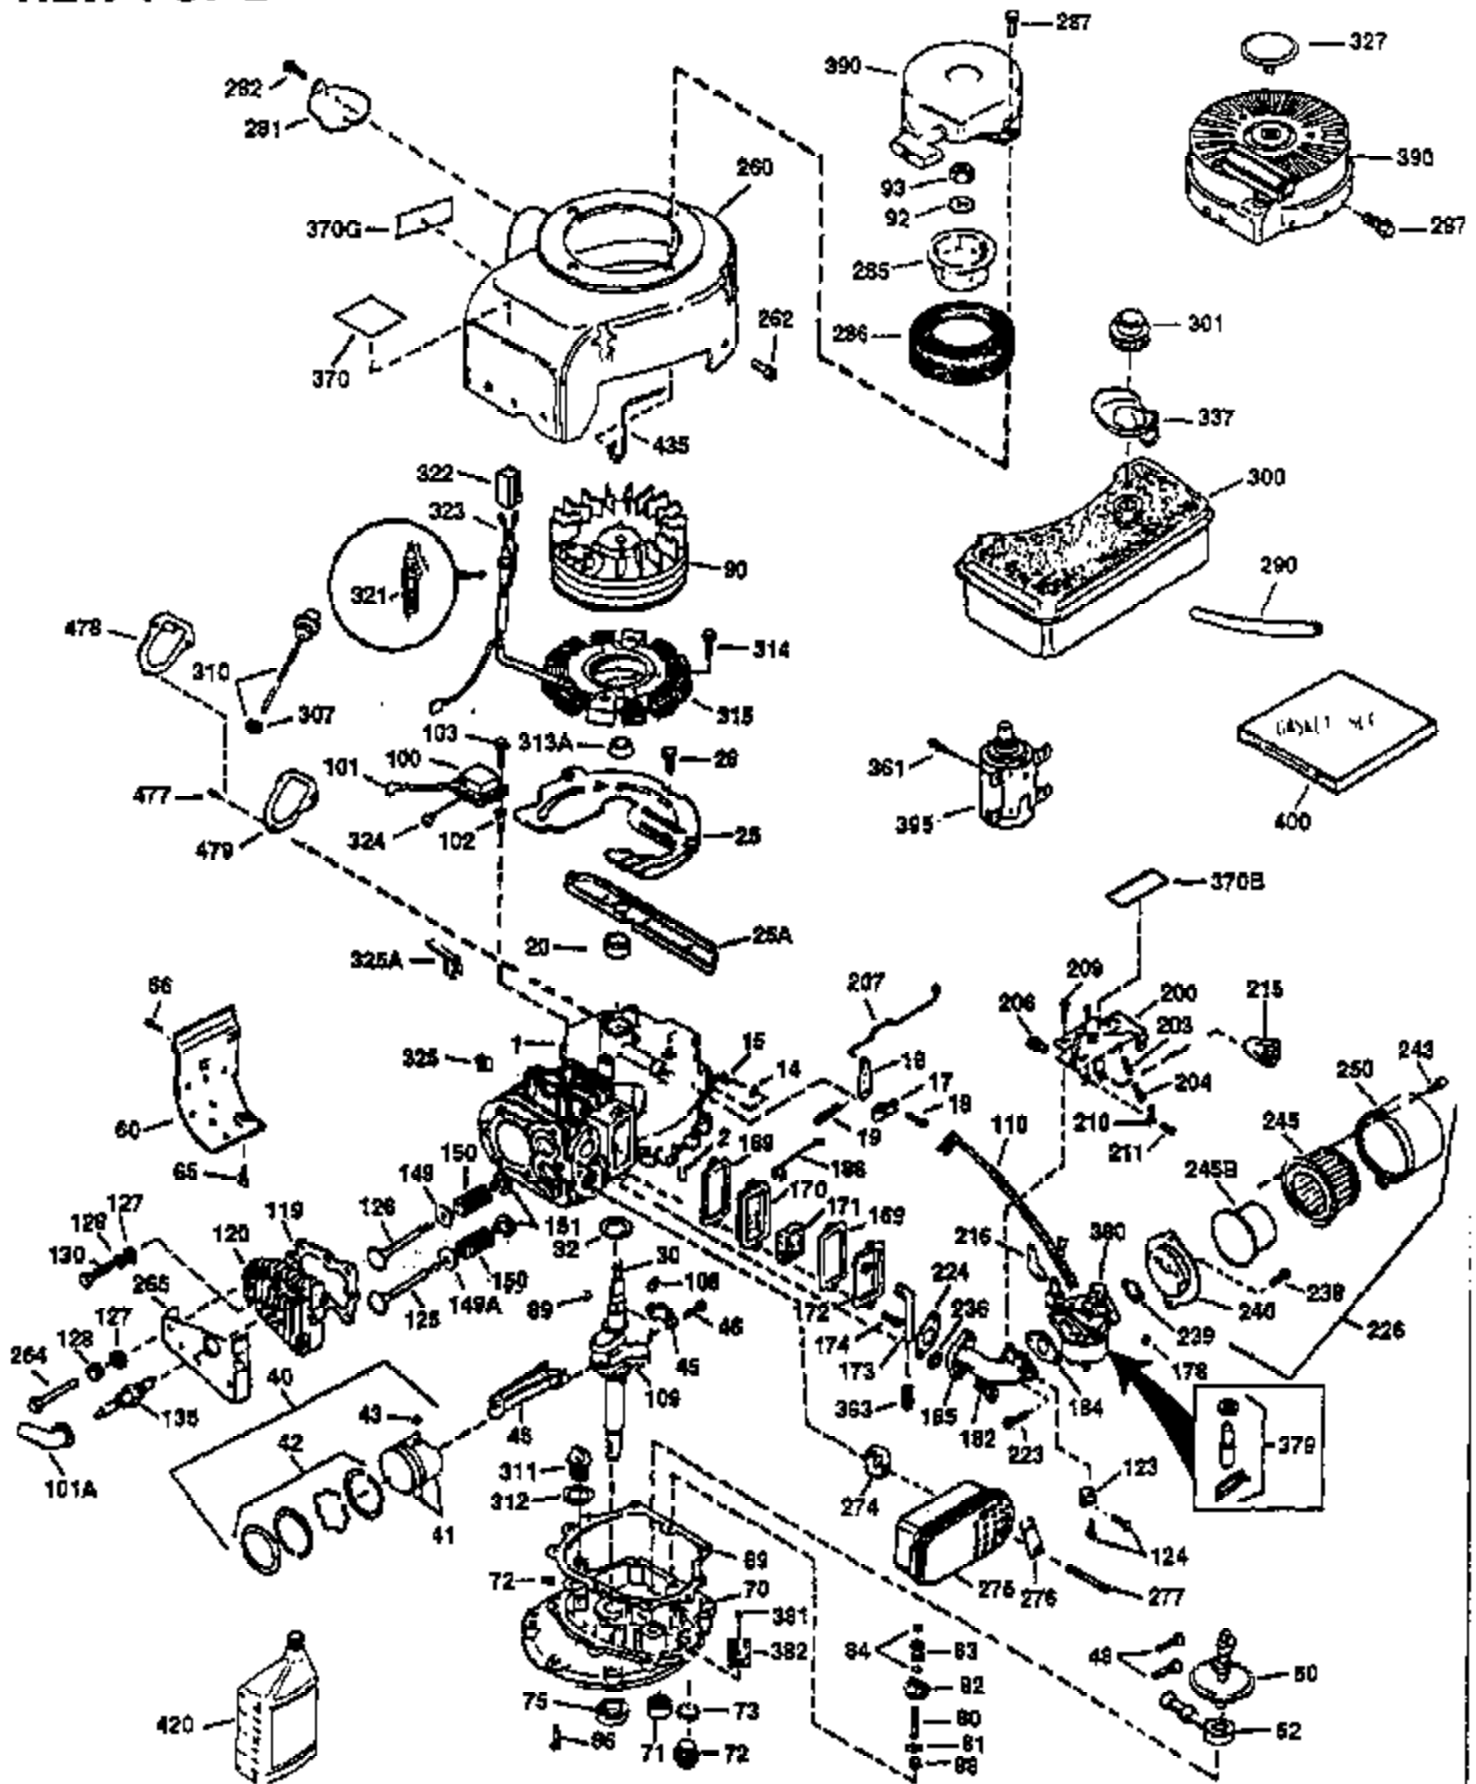

ILLUSTRATION SHOWS TYPICAL PARTS ONLY. ORDER BY PART NUMBER. PARTS NOT LISTED ARE SUPPLIED BY OEM.

VIEW 1 OF 2

Ref #	Part Number	Qty	Description
1	34913A	1	Cylinder (Incl. 2 & 20)
2	27652	2	Dowel Pin
14	28277	1	Washer
15	30669	1	Governor Rod (Incl. 14)
16	31357	1	Governor Lever
17	31335	1	Governor Lever Clamp
18	650548	1	Screw, 10-32 x 5/16"
19	31361	1	Extension Spring
20	32630	1	Oil Seal
25	29536	1	Blower Housing Baffle
26	650561	2	Screw, 1/4-20 x 5/8"
30	35565	1	Crankshaft
40	34531	1	Piston, Pin & Ring Set (Std.)
40	34532	1	Piston, Pin & Ring Set (.010" OS)
40	34533	1	Piston, Pin & Ring Set (.020" OS)
41	33312B	1	Piston & Pin Ass'y. (Std.) (Incl. 43)
41	33313B	1	Piston & Pin Ass'y. (.010" OS) (Incl. 43)
41	33314B	1	Piston & Pin Ass'y. (.020" OS) (Incl. 43)
42	34854	1	Ring Set (Std.)
42	34855	1	Ring Set (.010" OS)
42	34856	1	Ring Set (.020" OS)
43	27888	2	Piston Pin Retaining Ring
45	31380C	1	Connecting Rod Ass'y. (Incl. 46)
46	650662C	1	Connecting Rod Bolt (2 Each)
48	34034	2	Valve Lifter
50	32114	1	Camshaft (MCR)
52	31356	1	Oil Pump Ass'y.
60	30622A	1	Blower Housing Extension
65	650128	2	Screw, 10-24 x 1/2"
66	30063	1	Screw, Torx T-30, 1/4-20 x 1/2"
69	30684	1	* Mounting Flange Gasket
70	31471D	1	Mounting Flange (Incl. 72, 75 & 80)
72	27642	1	Oil Drain Plug
75	27897	1	Oil Seal
80	30668	1	Governor Shaft
81	30590A	2	Washer
82	30591	1	Governor Gear Ass'y. (Incl. 81)
83	30588A	1	Governor Spool
84	29193	2	Retaining Ring
86	650488	7	Screw, 1/4-20 x 1-4/4"
88	31707A	1	Spacer (Incl. 81)
89	32589	1	Flywheel Key
90	611084	1	Flywheel
92	650815	1	Lock Washer
93	8116	1	Flywheel Nut
100	34443A	1	Solid State Ignition
101	610118	1	Spark Plug Cover
102	650872	2	Solid State Mounting Stud
103	651007	2	Screw, Torx T-15, 10-24 x 15/16"
110	36230	1	Ground Wire
119	36445	1	* Cylinder Head Gasket
120	36446	1	Cylinder Head
125	27878A	1	Exhaust Valve (Std.) (Incl. 149A)
125	27880A	1	Exhaust Valve (1/32" OS) (Incl. 149A)
126	32783	1	Intake Valve (Std.) (Incl. 149A)
126	34036	1	Intake Valve (1/32" OS) (Incl. 149A)
127	650691	8	Washer
128	650690	8	Belleville Washer