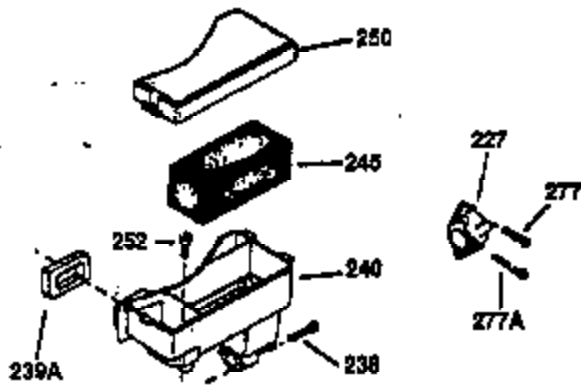

ILLUSTRATION SHOWS TYPICAL PARTS ONLY. ORDER BY PART NUMBER. PARTS NOT LISTED ARE SUPPLIED BY OEM.

**VIEW 2 OF 2**

OPTIONAL 110 - 120 VOLT  
STARTER MOTOR KIT

STD. POINT

Ref #	Part Number	Qty	Description
66	30063	1	Screw, Torx T-30, 1/4-20 x 1/2"
103	651007	2	Screw, Torx T-15, 10-24 x 15/16"
238	28820	2	Screw, 10-32 x 1/2"
240	31691	1	Air Cleaner Body (Incl. 239)
245	30727	1	Air Cleaner Filter
250	31715	1	Air Cleaner Cover
262	29747B	2	Screw, Torx T-40, 5/16-24 x 21/32"
274	35865	1	* Muffler Gasket
275	35396	1	Muffler
277	650696	2	Screw, 5/16-18 x 2-3/4"
290	30962	1	Fuel Line (24.00")
292	26460	2	Fuel Line Clamp
370A	36261	1	Instruction Decal
370K	36695	1	Starter Decal
380	632535	1	Carburetor (Incl. 184)