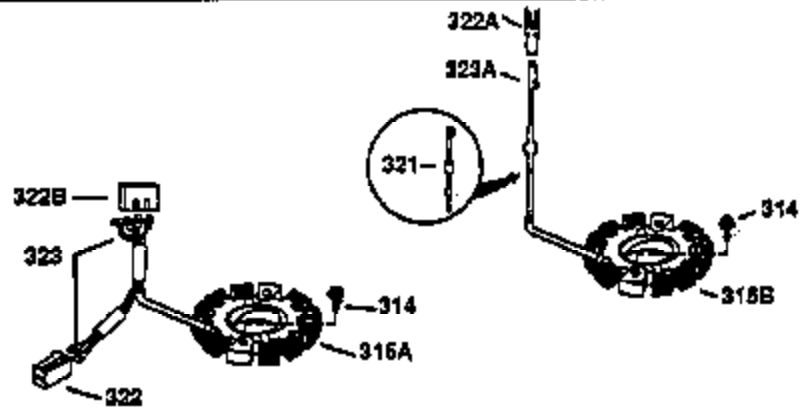

ILLUSTRATION SHOWS TYPICAL PARTS ONLY. ORDER BY PART NUMBER. PARTS NOT LISTED ARE SUPPLIED BY OEM.

**VIEW 2 OF 2**

OPTIONAL 110 - 120 VOLT  
STARTER MOTOR KIT

STD. POINT

Ref #	Part Number	Qty	Description
66	30063	1	Screw, Torx T-30, 1/4-20 x 1/2"
103	651007	2	Screw, Torx T-15, 10-24 x 15/16"
238	28820	2	Screw, 10-32 x 1/2"
240	31691	1	Air Cleaner Body (Incl. 239)
245	30727	1	Air Cleaner Filter
250	31715	1	Air Cleaner Cover
262	29747B	2	Screw, Torx T-40, 5/16-24 x 21/32"
274	35865	1	* Muffler Gasket
275	35396	1	Muffler
277	650696	2	Screw, 5/16-18 x 2-3/4"
290	30962	1	Fuel Line (24.00")
292	26460	2	Fuel Line Clamp
370A	36261	1	Instruction Decal
370K	36695	1	Starter Decal
380	632535	1	Carburetor (Incl. 184)