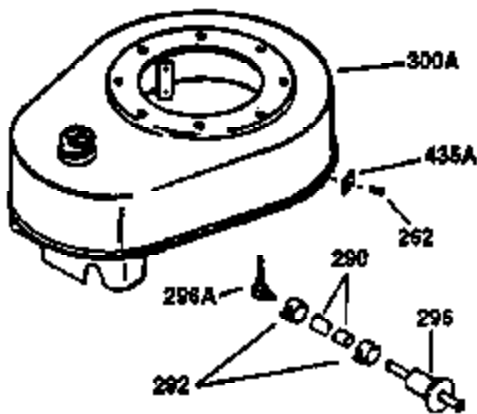

ILLUSTRATION SHOWS TYPICAL PARTS ONLY. ORDER BY PART NUMBER. PARTS NOT LISTED ARE SUPPLIED BY OEM.

**VIEW 2 OF 2**

OPTIONAL 110 - 120 VOLT  
STARTER MOTOR KIT

STD. POINT

Ref #	Part Number	Qty	Description
66	30063	1	Screw, Torx T-30, 1/4-20 x 1/2"
103	651007	2	Screw, Torx T-15, 10-24 x 15/16"
238	28820	2	Screw, 10-32 x 1/2"
240	31691	1	Air Cleaner Body (Incl. 239)
245	30727	1	Air Cleaner Filter
250	31715	1	Air Cleaner Cover
262	29747B	2	Screw, Torx T-40, 5/16-24 x 21/32"
274	35865	1	* Muffler Gasket
275	35396	1	Muffler
277	650696	2	Screw, 5/16-18 x 2-3/4"
290	30962	1	Fuel Line (24.00")
292	26460	2	Fuel Line Clamp
370A	36261	1	Instruction Decal
370K	36695	1	Starter Decal
380	632535	1	Carburetor (Incl. 184)