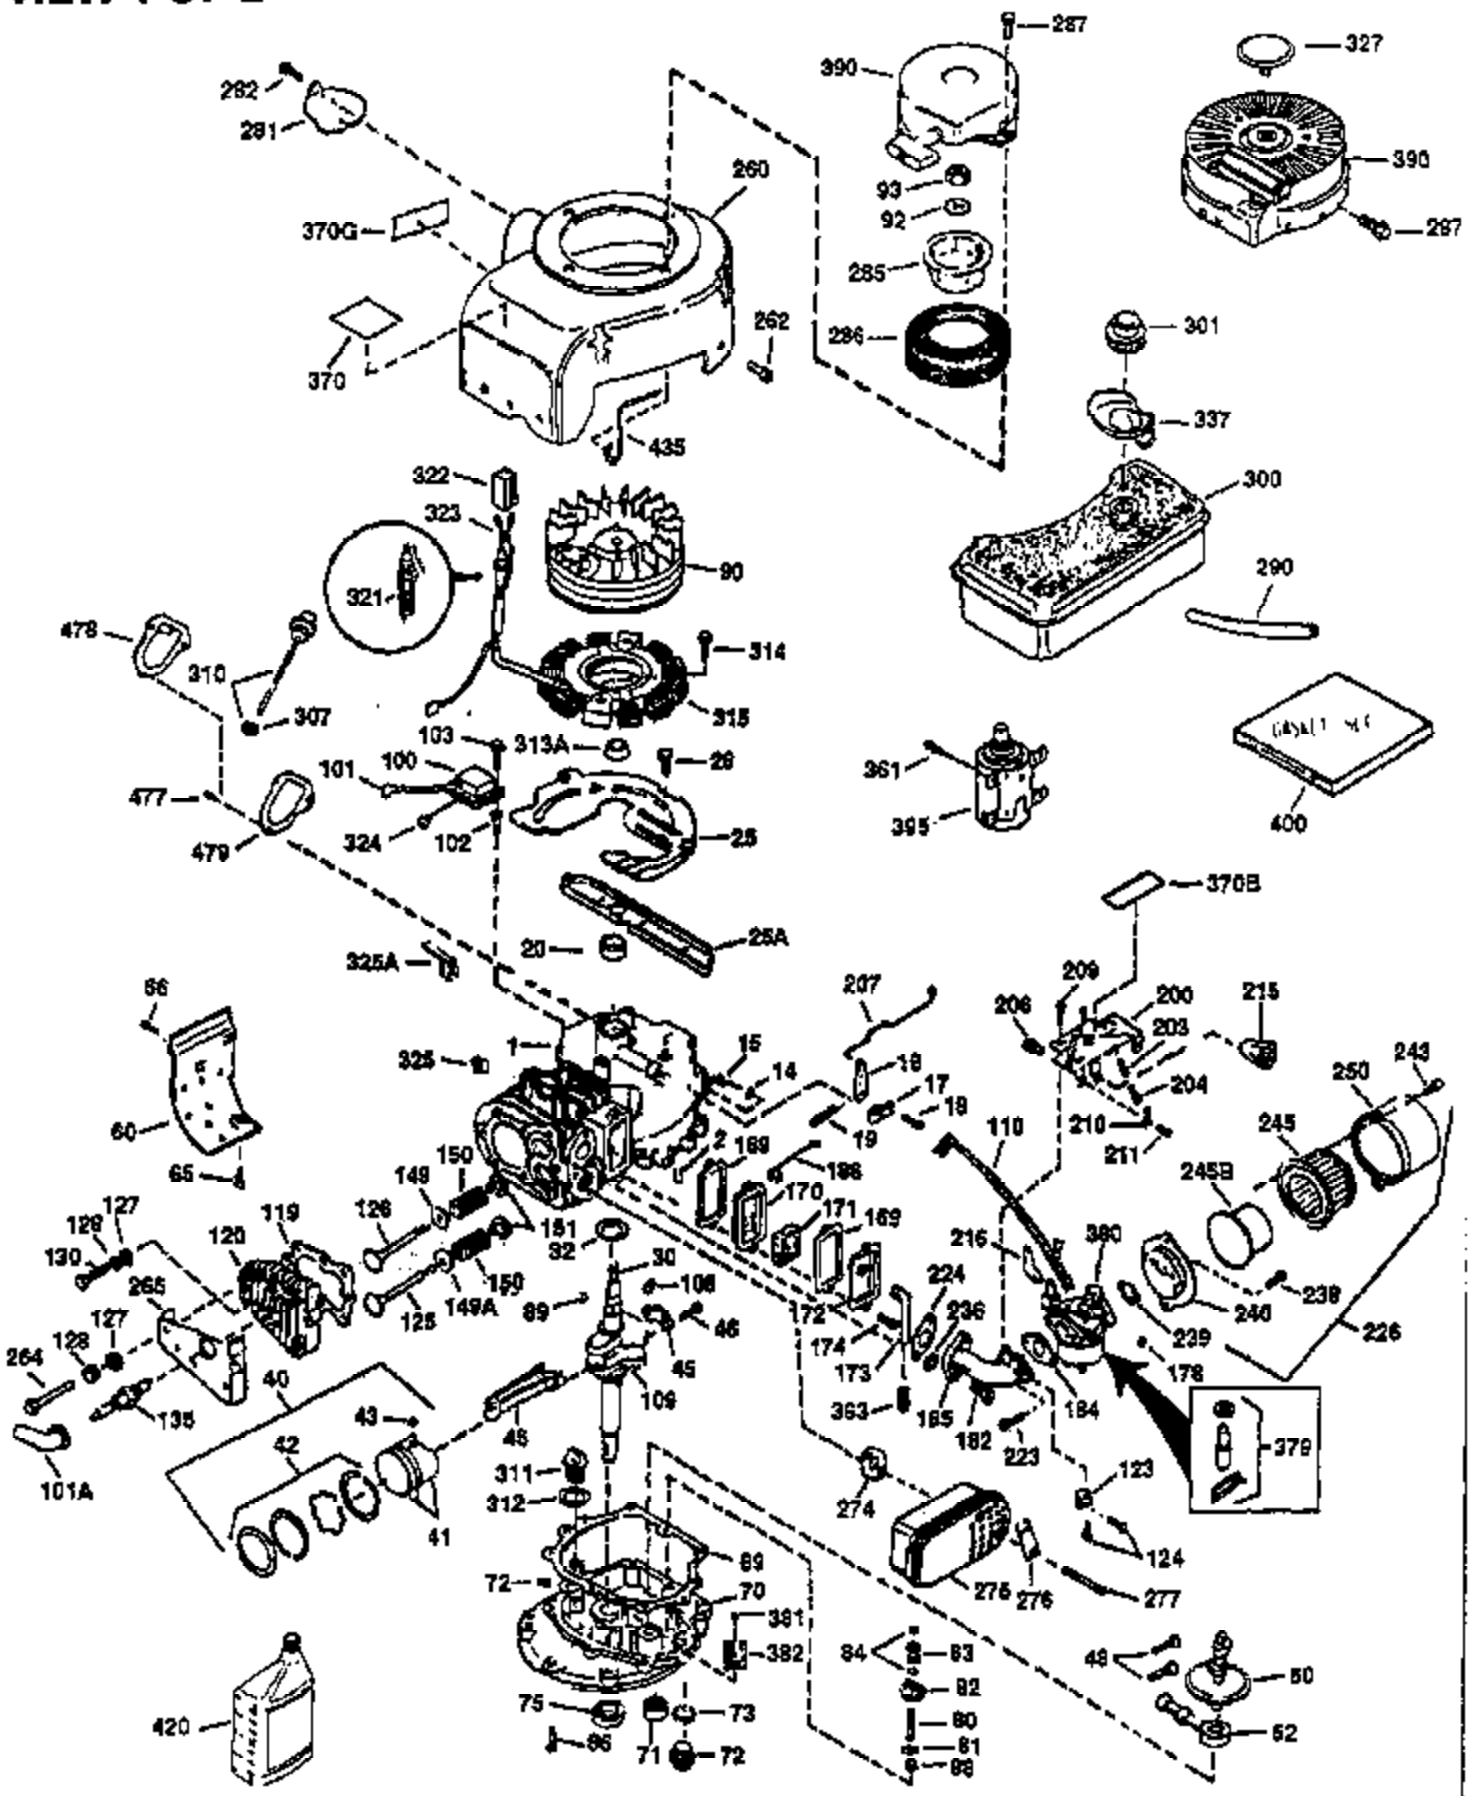

## Engine Parts List #1

Ref #	Part Number	Qty	Description
1	34913A	1	Cylinder (Incl. 2 & 20)
2	27652	2	Dowel Pin
14	28277	1	Washer
15	30669	1	Governor Rod (Incl. 14)
16	31357	1	Governor Lever
17	31335	1	Governor Lever Clamp
18	650548	1	Screw, 8-32 x 5/16"
19	31361	1	Extension Spring
20	32630	1	Oil Seal
25	29536	1	Blower Housing Baffle
26	650561	2	Screw, 1/4-20 x 5/8"
30	35565	1	Crankshaft
40	34531	1	Piston, Pin & Ring Set (Std.)
40	34532	1	Piston, Pin & Ring Set (.010" OS)
40	34533	1	Piston, Pin & Ring Set (.020" OS)
41	33312B	1	Piston & Pin Ass'y. (Std.) (Incl. 43)
41	33313B	1	Piston & Pin Ass'y. (.010" OS) (Incl. 43)
41	33314B	1	Piston & Pin Ass'y. (.020" OS) (Incl. 43)
42	34854	1	Ring Set (Std.)
42	34855	1	Ring Set (.010" OS)
42	34856	1	Ring Set (.020" OS)
43	27888	2	Piston Pin Retaining Ring
45	31380C	1	Connecting Rod Ass'y. (Incl. 46)
46	650662C	2	Connecting Rod Bolt
48	34034	2	Valve Lifter
50	32114	1	Camshaft
52	31356	1	Oil Pump Ass'y.
60	30622A	1	Blower Housing Extension
64	30063	1	Screw, Torx T-30, 1/4-20 x 1/2"
65	650128	1	Screw, 10-24 x 1/2"
69	30684	1	* Mounting Flange Gasket
70	31471D	1	Mounting Flange (Incl. 72,75,80 & 81)
72	27642	1	Oil Drain Plug
75	27897	1	Oil Seal
80	30668	1	Governor Shaft
81	30590A	2	Washer
82	30591	1	Governor Gear Ass'y. (Incl. 81)
83	30588A	1	Governor Spool
84	29193	2	Retaining Ring
86	650488	7	Screw, 1/4-20 x 1-1/4"
88	31707A	1	Spacer (Incl. 81)
89	32589	1	Flywheel Key
90	611084	1	Flywheel
92	650815	1	Belleville Washer
93	8116	1	Flywheel Nut
100	34443A	1	Solid State Ignition
101	610118	1	Spark Plug Cover
102	650872	2	Solid State Mounting Stud
103	650814	2	Screw, Torx T-15, 10-24 x 1"
110	36230	1	Ground Wire
119	28938C	1	* Cylinder Head Gasket
120	30938A	1	Cylinder Head
125	27878A	1	Exhaust Valve (Std.) (Incl. 151)
125	27880A	1	Exhaust Valve (1/32" OS) (Incl. 151)
126	32783	1	Intake Valve (Std.) (Incl. 151)
126	32784	1	Intake Valve (1/32" OS) (Incl. 151)
127	650691	8	Washer
128	650690	8	Belleville Washer