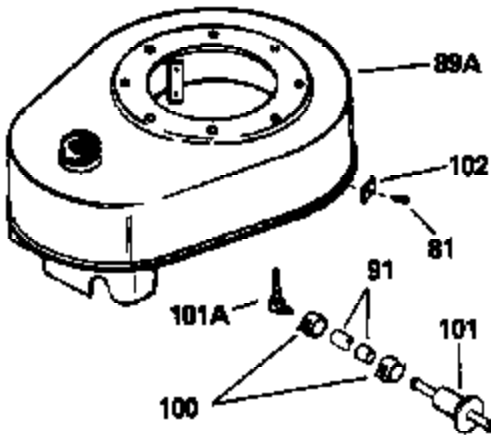

ILLUSTRATION SHOWS TYPICAL PARTS ONLY. ORDER BY PART NUMBER. PARTS NOT LISTED ARE SUPPLIED BY OEM.

OPTIONAL 110 - 120 VOLT
STARTER MOTOR KIT

VIEW 2 of 2

STD. POINT

Ref #	Part Number	Qty	Description
45	31380C	1	Connecting Rod Ass'y. (Incl. 46)
46	650662C	1	Connecting Rod Bolt (2 Each)
81	30590A	2	Washer
82	30591	1	Governor Gear Ass'y. (Incl. 81)
100	34443A	1	Solid State Ignition
101	610118	1	Spark Plug Cover
102	650872	2	Solid State Mounting Stud
103	650814	2	Screw, Torx T-15, 10-24 x 1"
110	35195A	1	Ground Wire
119	36445	1	* Cylinder Head Gasket
120	36446	1	Cylinder Head
149A	35862	1	Valve Spring Cap
149	27882	2	Valve Spring Cap
150	27881	2	Valve Spring
151	32581	2	Valve Spring Keeper
169	27896A	2	* Valve Cover Gasket
170	28423	1	Breather Body
171	28424	1	Breather Element
172	28425	1	Valve Cover
173	35350	1	Breather Tube
174	650128	2	Screw, 10-24 x 1/2"
178	650517	2	Screw, 1/4-20 x 27/32"
182	650378	2	Screw, 5/16-18 x 1-1/8"
184	26756	1	* Carburetor To Intake Pipe Gasket
185	32632	1	Intake Pipe
186	32582	1	Governor Link
200	32181A	1	Control Bracket (Incl. 203 & 204)
203	31342	1	Compression Spring
204	650549	1	Screw, 6-32 x 1-1/8"
207	31823	1	Throttle Link
209	30200	2	Screw, 10-24 x 9/16"
210	27793	1	Conduit Clip
211	28942	1	Screw, 10-32 x 3/8"
224	27915A	1	* Intake Pipe Gasket
238	28820	2	Screw, 10-32 x 1/2"
239	27272A	1	* Air Cleaner Gasket
240	31691	1	Air Cleaner Body (Incl. 239)
243	650152	2	Screw, 8-32 x 3/8"
245	30727	1	Air Cleaner Filter
250	31715	1	Air Cleaner Cover
260	35892	1	Blower Housing
262	29747B	2	Screw, Torx T-40, 5/16-24 x 21/32"
265	30939A	1	Cylinder Head Cover
274	35865	1	* Muffler Gasket
275	30901	1	Muffler
276	31588	1	Locking Plate
277	650696	2	Screw, 5/16-18 x 2-3/4"
285	35287A	1	Starter Cup
287	650926	4	Screw, 8-32 x 21/64"
290	29774	1	Fuel Line (2.00")
300	32926	1	Fuel Tank (Incl. 301)
301	36228	1	Fuel Cap
305	35574	1	Oil Fill Tube
325	29443	1	Wire Clip
327	35392	1	Starter Plug
337	33548	1	Fuel Deflector
370A	36261	1	Instruction Decal
370	34686	1	Name Decal