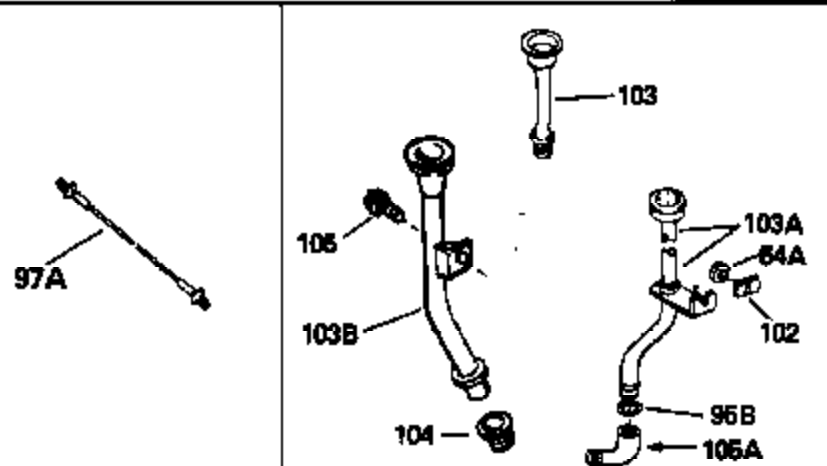

ILLUSTRATION SHOWS TYPICAL PARTS ONLY. ORDER BY PART NUMBER. PARTS NOT LISTED ARE SUPPLIED BY OEM.

OPTIONAL 110 - 120 VOLT
STARTER MOTOR KIT

VIEW 2 of 2

STD. POINT

Ref #	Part Number	Qty	Description
45	31380C	1	Connecting Rod Ass'y. (Incl. 46)
46	650662C	1	Connecting Rod Bolt (2 Each)
81	30590A	2	Washer
82	30591	1	Governor Gear Ass'y. (Incl. 81)
100	34443A	1	Solid State Ignition
101	610118	1	Spark Plug Cover
102	650872	2	Solid State Mounting Stud
103	650814	2	Screw, Torx T-15, 10-24 x 1"
110	35195A	1	Ground Wire
119	36445	1	* Cylinder Head Gasket
120	36446	1	Cylinder Head
149A	35862	1	Valve Spring Cap
149	27882	2	Valve Spring Cap
150	27881	2	Valve Spring
151	32581	2	Valve Spring Keeper
169	27896A	2	* Valve Cover Gasket
170	28423	1	Breather Body
171	28424	1	Breather Element
172	28425	1	Valve Cover
173	35350	1	Breather Tube
174	650128	2	Screw, 10-24 x 1/2"
178	650517	2	Screw, 1/4-20 x 27/32"
182	650378	2	Screw, 5/16-18 x 1-1/8"
184	26756	1	* Carburetor To Intake Pipe Gasket
185	32632	1	Intake Pipe
186	32582	1	Governor Link
200	32181A	1	Control Bracket (Incl. 203 & 204)
203	31342	1	Compression Spring
204	650549	1	Screw, 6-32 x 1-1/8"
207	31823	1	Throttle Link
209	30200	2	Screw, 10-24 x 9/16"
210	27793	1	Conduit Clip
211	28942	1	Screw, 10-32 x 3/8"
224	27915A	1	* Intake Pipe Gasket
238	28820	2	Screw, 10-32 x 1/2"
239	27272A	1	* Air Cleaner Gasket
240	31691	1	Air Cleaner Body (Incl. 239)
243	650152	2	Screw, 8-32 x 3/8"
245	30727	1	Air Cleaner Filter
250	31715	1	Air Cleaner Cover
260	35892	1	Blower Housing
262	29747B	2	Screw, Torx T-40, 5/16-24 x 21/32"
265	30939A	1	Cylinder Head Cover
274	35865	1	* Muffler Gasket
275	30901	1	Muffler
276	31588	1	Locking Plate
277	650696	2	Screw, 5/16-18 x 2-3/4"
285	35287A	1	Starter Cup
287	650926	4	Screw, 8-32 x 21/64"
290	29774	1	Fuel Line (2.00")
300	32926	1	Fuel Tank (Incl. 301)
301	36228	1	Fuel Cap
305	35574	1	Oil Fill Tube
325	29443	1	Wire Clip
327	35392	1	Starter Plug
337	33548	1	Fuel Deflector
370A	36261	1	Instruction Decal
370	34686	1	Name Decal