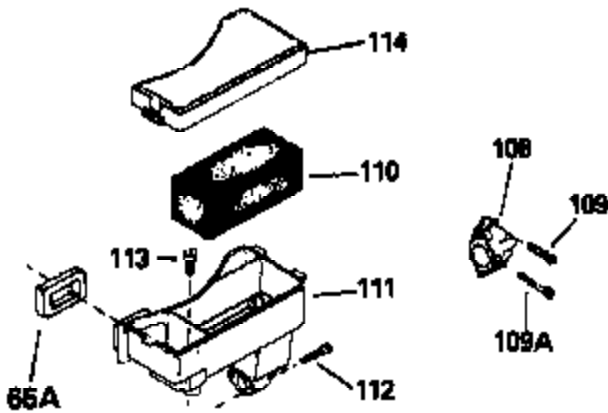

VIEW 2 of 2

STD. POINT