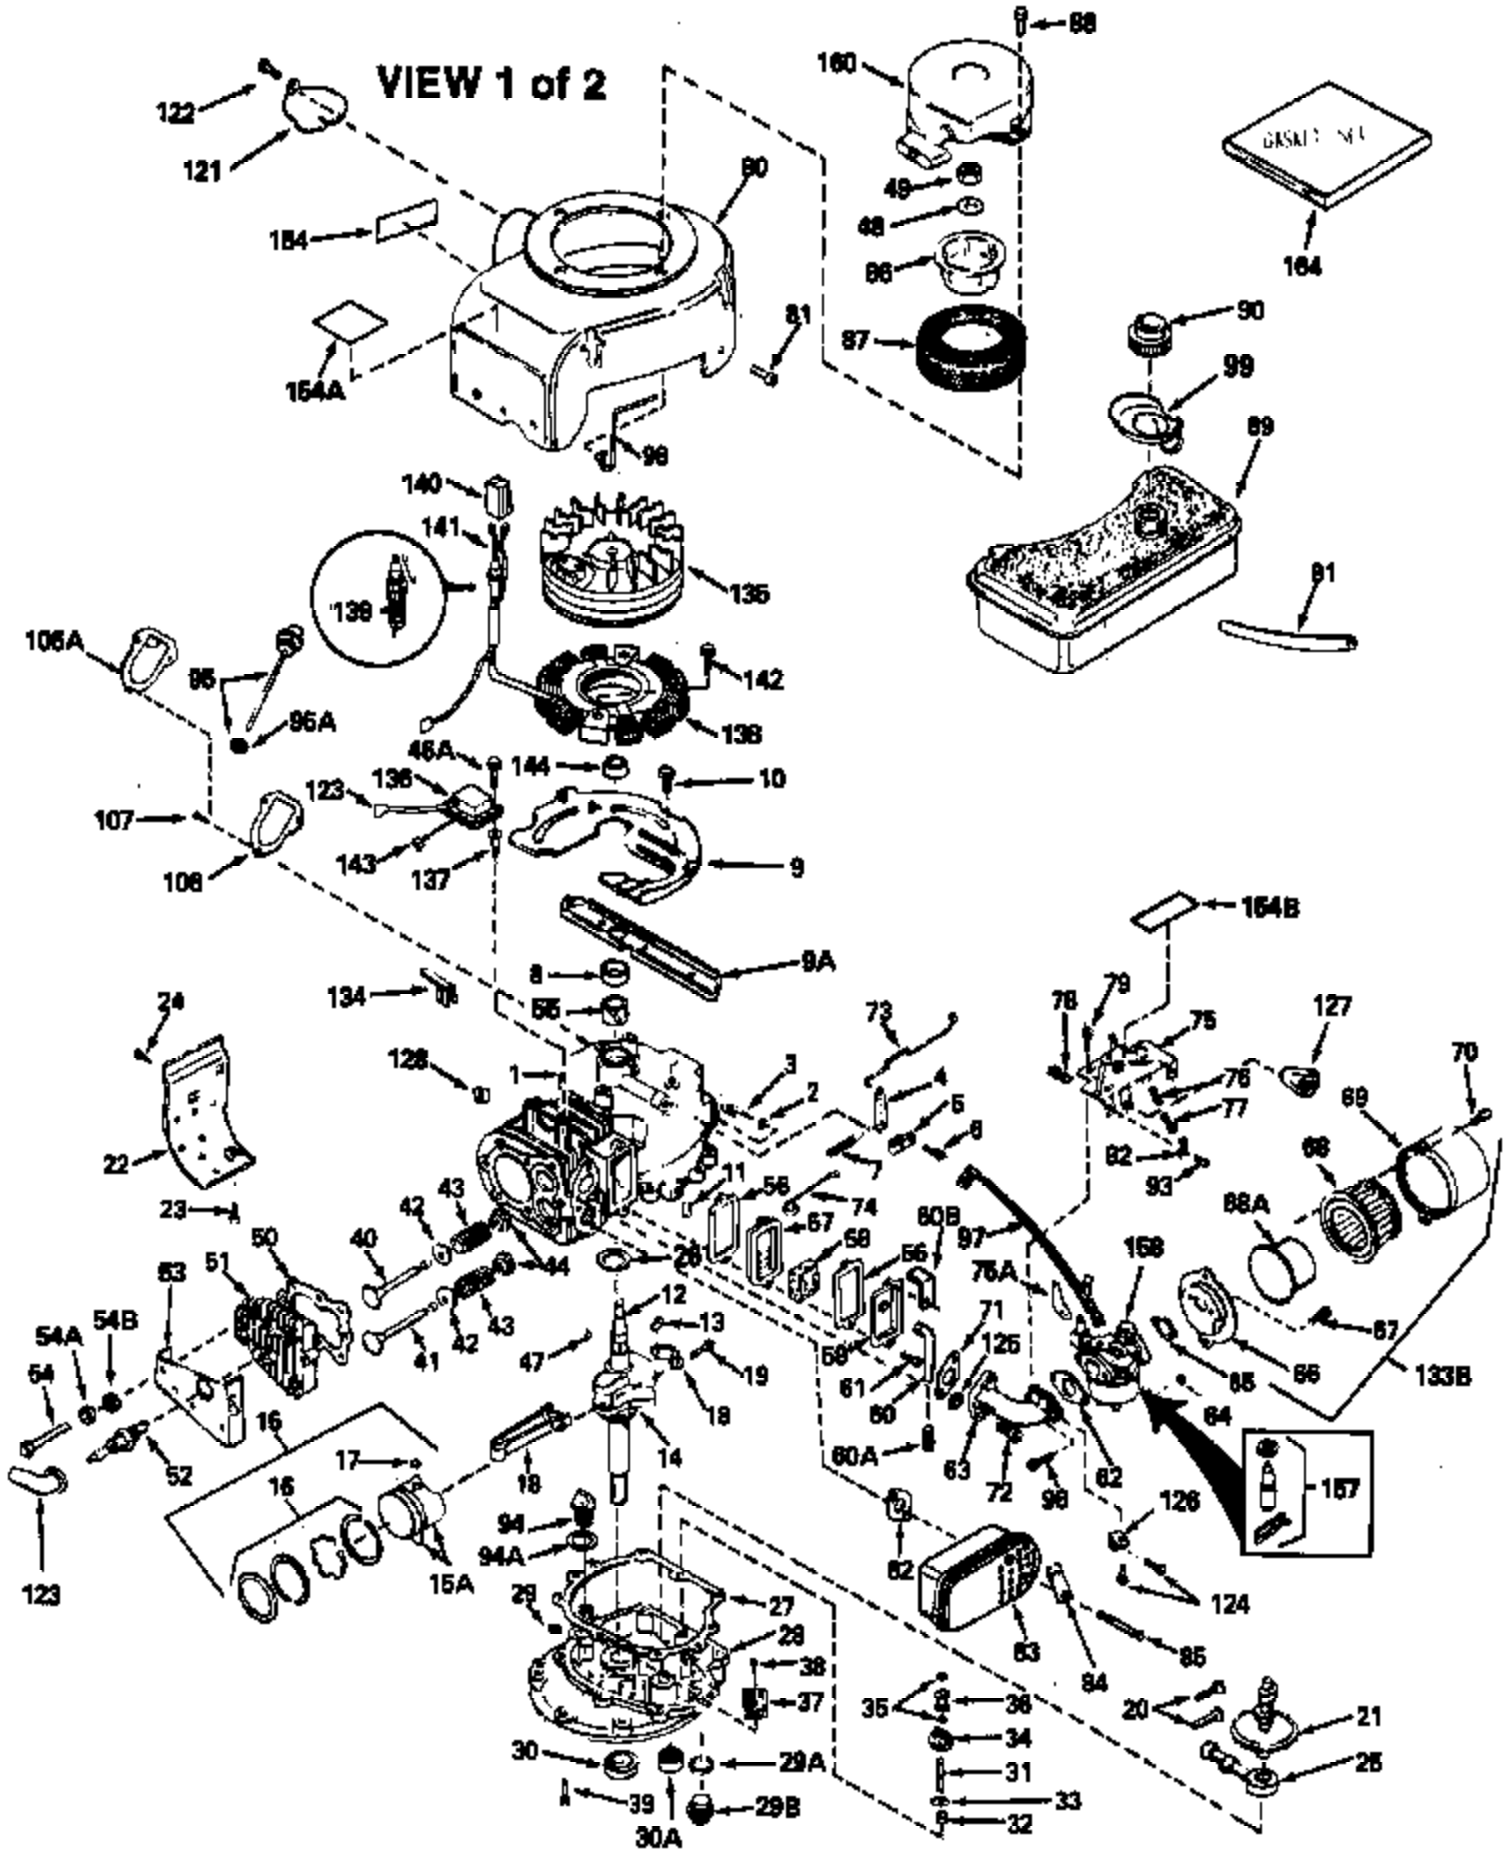

ILLUSTRATION SHOWS TYPICAL PARTS ONLY. ORDER BY PART NUMBER. PARTS NOT LISTED ARE SUPPLIED BY OEM.