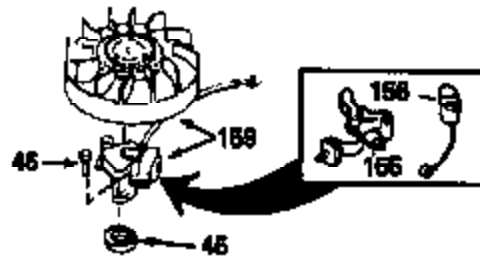

VIEW 2 of 2

STD. POINT