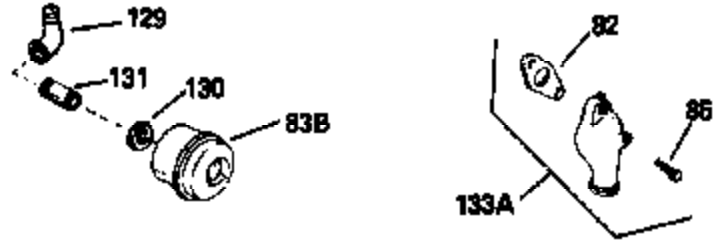

VIEW 2 of 2

STD. POINT