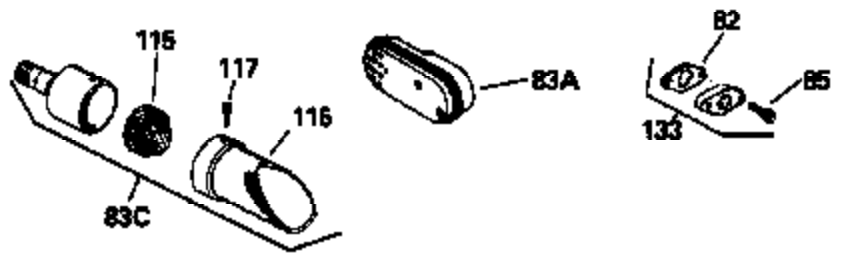

VIEW 2 of 2

STD. POINT