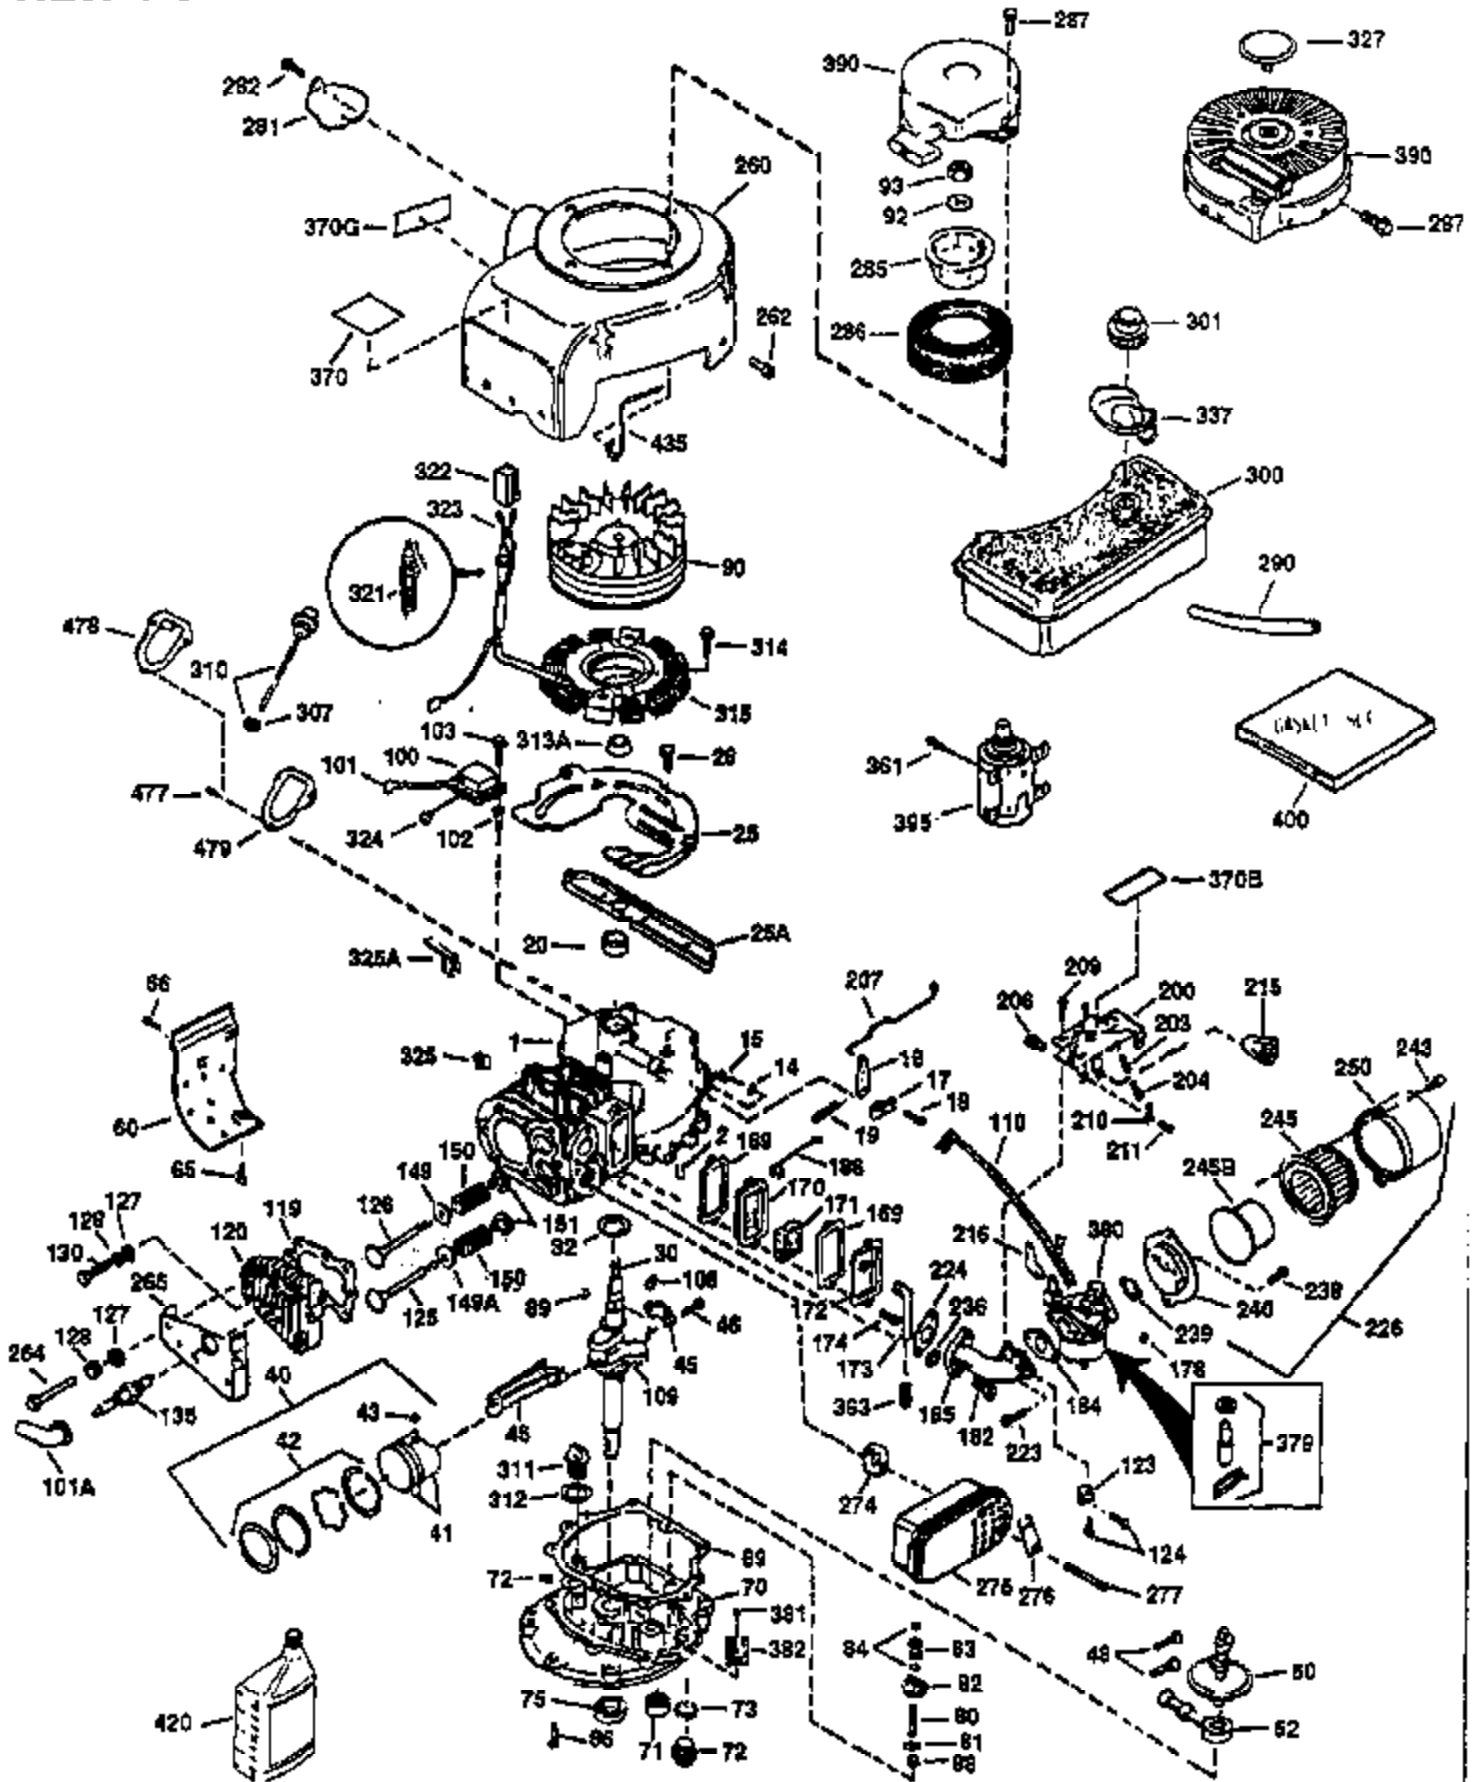

ILLUSTRATION SHOWS TYPICAL PARTS ONLY. ORDER BY PART NUMBER. PARTS NOT LISTED ARE SUPPLIED BY OEM.

VIEW 1 OF 2

Engine Parts List #1

Ref #	Part Number	Qty	Description
1	34913A	1	Cylinder (Incl. 2 & 20)
2	27652	2	Dowel Pin
14	28277	1	Washer
15	30669	1	Governor Rod (Incl. 14)
16	31357	1	Governor Lever
17	31335	1	Governor Lever Clamp
18	650548	1	Screw, 8-32 x 5/16"
19	31361	1	Extension Spring
20	32630	1	Oil Seal
25	29536	1	Blower Housing Baffle
26	650561	2	Screw, 1/4-20 x 5/8"
30	35265	1	Crankshaft
40	34531	1	Piston, Pin & Ring Set (Std.)
40	34532	1	Piston, Pin & Ring Set (.010" OS)
40	34533	1	Piston, Pin & Ring Set (.020" OS)
41	33312B	1	Piston & Pin Ass'y. (Std.) (Incl. 43)
41	33313B	1	Piston & Pin Ass'y. (.010" OS) (Incl. 43)
41	33314B	1	Piston & Pin Ass'y. (.020" OS) (Incl. 43)
42	34854	1	Ring Set (Std.)
42	34855	1	Ring Set (.010" OS)
42	34856	1	Ring Set (.020" OS)
43	27888	2	Piston Pin Retaining Ring
45	31380C	1	Connecting Rod Ass'y. (Incl. 46)
46	650662C	2	Connecting Rod Bolt
48	34034	2	Valve Lifter
50	32114	1	Camshaft
52	31356	1	Oil Pump Ass'y.
60	30622A	1	Blower Housing Extension
64	30063	1	Screw, Torx T-30, 1/4-20 x 1/2"
65	650128	1	Screw, 10-24 x 1/2"
69	30684	1	* Mounting Flange Gasket
70	31471D	1	Mounting Flange (Incl. 72,75,80 & 81)
72	27642	1	Oil Drain Plug
75	27897	1	Oil Seal
80	30668	1	Governor Shaft
81	30590A	1	Washer
82	30591	1	Governor Gear Ass'y. (Incl. 81)
83	30588A	1	Governor Spool
84	29193	2	Retaining Ring
86	650488	7	Screw, 1/4-20 x 1-1/4"
88	31707A	1	Spacer (Incl. 81)
89	32589	1	Flywheel Key
90	611084	1	Flywheel
92	650815	1	Belleville Washer
93	8116	1	Flywheel Nut
100	34443A	1	Solid State Ignition
101	610118	1	Spark Plug Cover
102	650872	2	Solid State Mounting Stud
103	650814	2	Screw, Torx T-15, 10-24 x 1"
110	35234	1	Ground Wire
119	28938C	1	* Cylinder Head Gasket
120	30938A	1	Cylinder Head
125	27878A	1	Exhaust Valve (Std.) (Incl. 151)
125	27880A	1	Exhaust Valve (1/32" OS) (Incl. 151)
126	32783	1	Intake Valve (Std.) (Incl. 151)
126	32784	1	Intake Valve (1/32" OS) (Incl. 151)
127	650691	8	Washer
128	650690	8	Belleville Washer