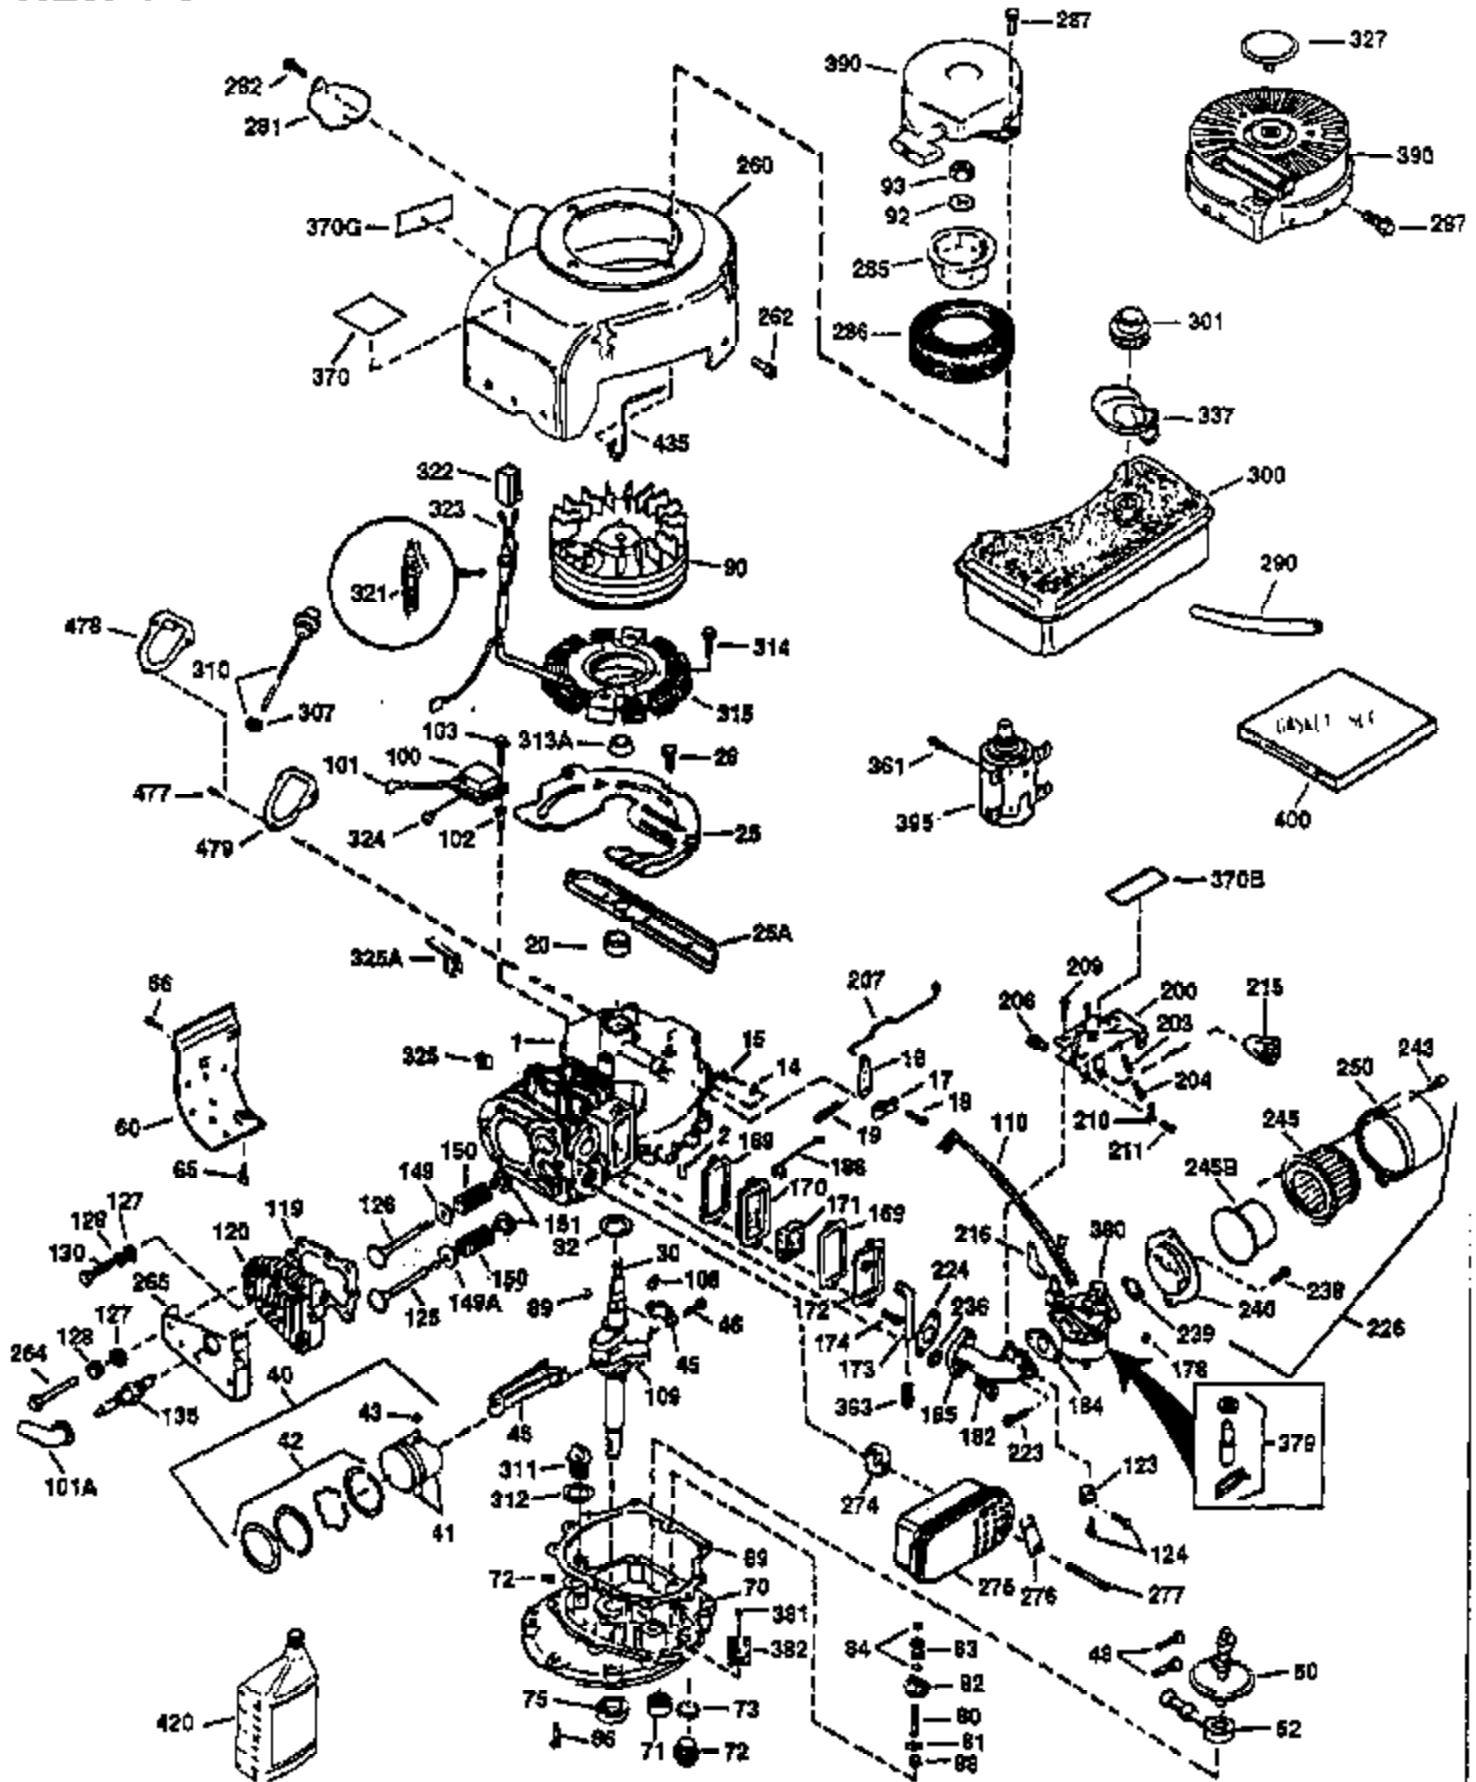

ILLUSTRATION SHOWS TYPICAL PARTS ONLY. ORDER BY PART NUMBER. PARTS NOT LISTED ARE SUPPLIED BY OEM.

VIEW 1 OF 2

Engine Parts List #1

Ref #	Part Number	Qty	Description
1	35137A	1	Cylinder (Incl. 2 & 20)
2	27652	2	Dowel Pin
14	28277	1	Washer
15	30669	1	Governor Rod (Incl. 14)
16	31357	1	Governor Lever
17	31335	1	Governor Lever Clamp
18	650548	1	Screw, 8-32 x 5/16"
19	31361	1	Extension Spring
20	32630	1	Oil Seal
25	29536	1	Blower Housing Baffle
26	650561	2	Screw, 1/4-20 x 5/8"
30	35264	1	Crankshaft
40	34531	1	Piston, Pin & Ring Set (Std.)
40	34532	1	Piston, Pin & Ring Set (.010" OS)
40	34533	1	Piston, Pin & Ring Set (.020" OS)
41	33312B	1	Piston & Pin Ass'y. (Std.) (Incl. 43)
41	33313B	1	Piston & Pin Ass'y. (.010" OS) (Incl. 43)
41	33314B	1	Piston & Pin Ass'y. (.020" OS) (Incl. 43)
42	34854	1	Ring Set (Std.)
42	34855	1	Ring Set (.010" OS)
42	34856	1	Ring Set (.020" OS)
43	27888	2	Piston Pin Retaining Ring
45	31380C	1	Connecting Rod Ass'y. (Incl. 46)
46	650662C	2	Connecting Rod Bolt
48	34034	2	Valve Lifter
50	32114	1	Camshaft
52	31356	1	Oil Pump Ass'y.
60	30622A	1	Blower Housing Extension
64	30063	1	Screw, Torx T-30, 1/4-20 x 1/2"
65	650128	1	Screw, 10-24 x 1/2"
69	30684	1	* Mounting Flange Gasket
70	31471D	1	Mounting Flange (Incl. 72,75,80 & 81)
72	27642	1	Oil Drain Plug
75	27897	1	Oil Seal
80	30668	1	Governor Shaft
81	30590A	2	Washer
82	30591	1	Governor Gear Ass'y. (Incl. 81)
83	30588A	1	Governor Spool
84	29193	2	Retaining Ring
86	650488	7	Screw, 1/4-20 x 1-1/4"
88	31707A	1	Spacer (Incl. 81)
89	32589	1	Flywheel Key
90	611084	1	Flywheel
92	650815	1	Belleville Washer
93	8116	1	Flywheel Nut
100	34443A	1	Solid State Ignition
101	610118	1	Spark Plug Cover
102	650872	2	Solid State Mounting Stud
103	650814	2	Screw, Torx T-15, 10-24 x 1"
110	36230	1	Ground Wire
119	36445	1	* Cylinder Head Gasket
120	36446	1	Cylinder Head
125	27878A	1	Exhaust Valve (Std.) (Incl. 151)
125	27880A	1	Exhaust Valve (1/32" OS) (Incl. 151)
126	32783	1	Intake Valve (Std.) (Incl. 151)
126	32784	1	Intake Valve (1/32" OS) (Incl. 151)
127	650691	8	Washer
128	650690	8	Belleville Washer