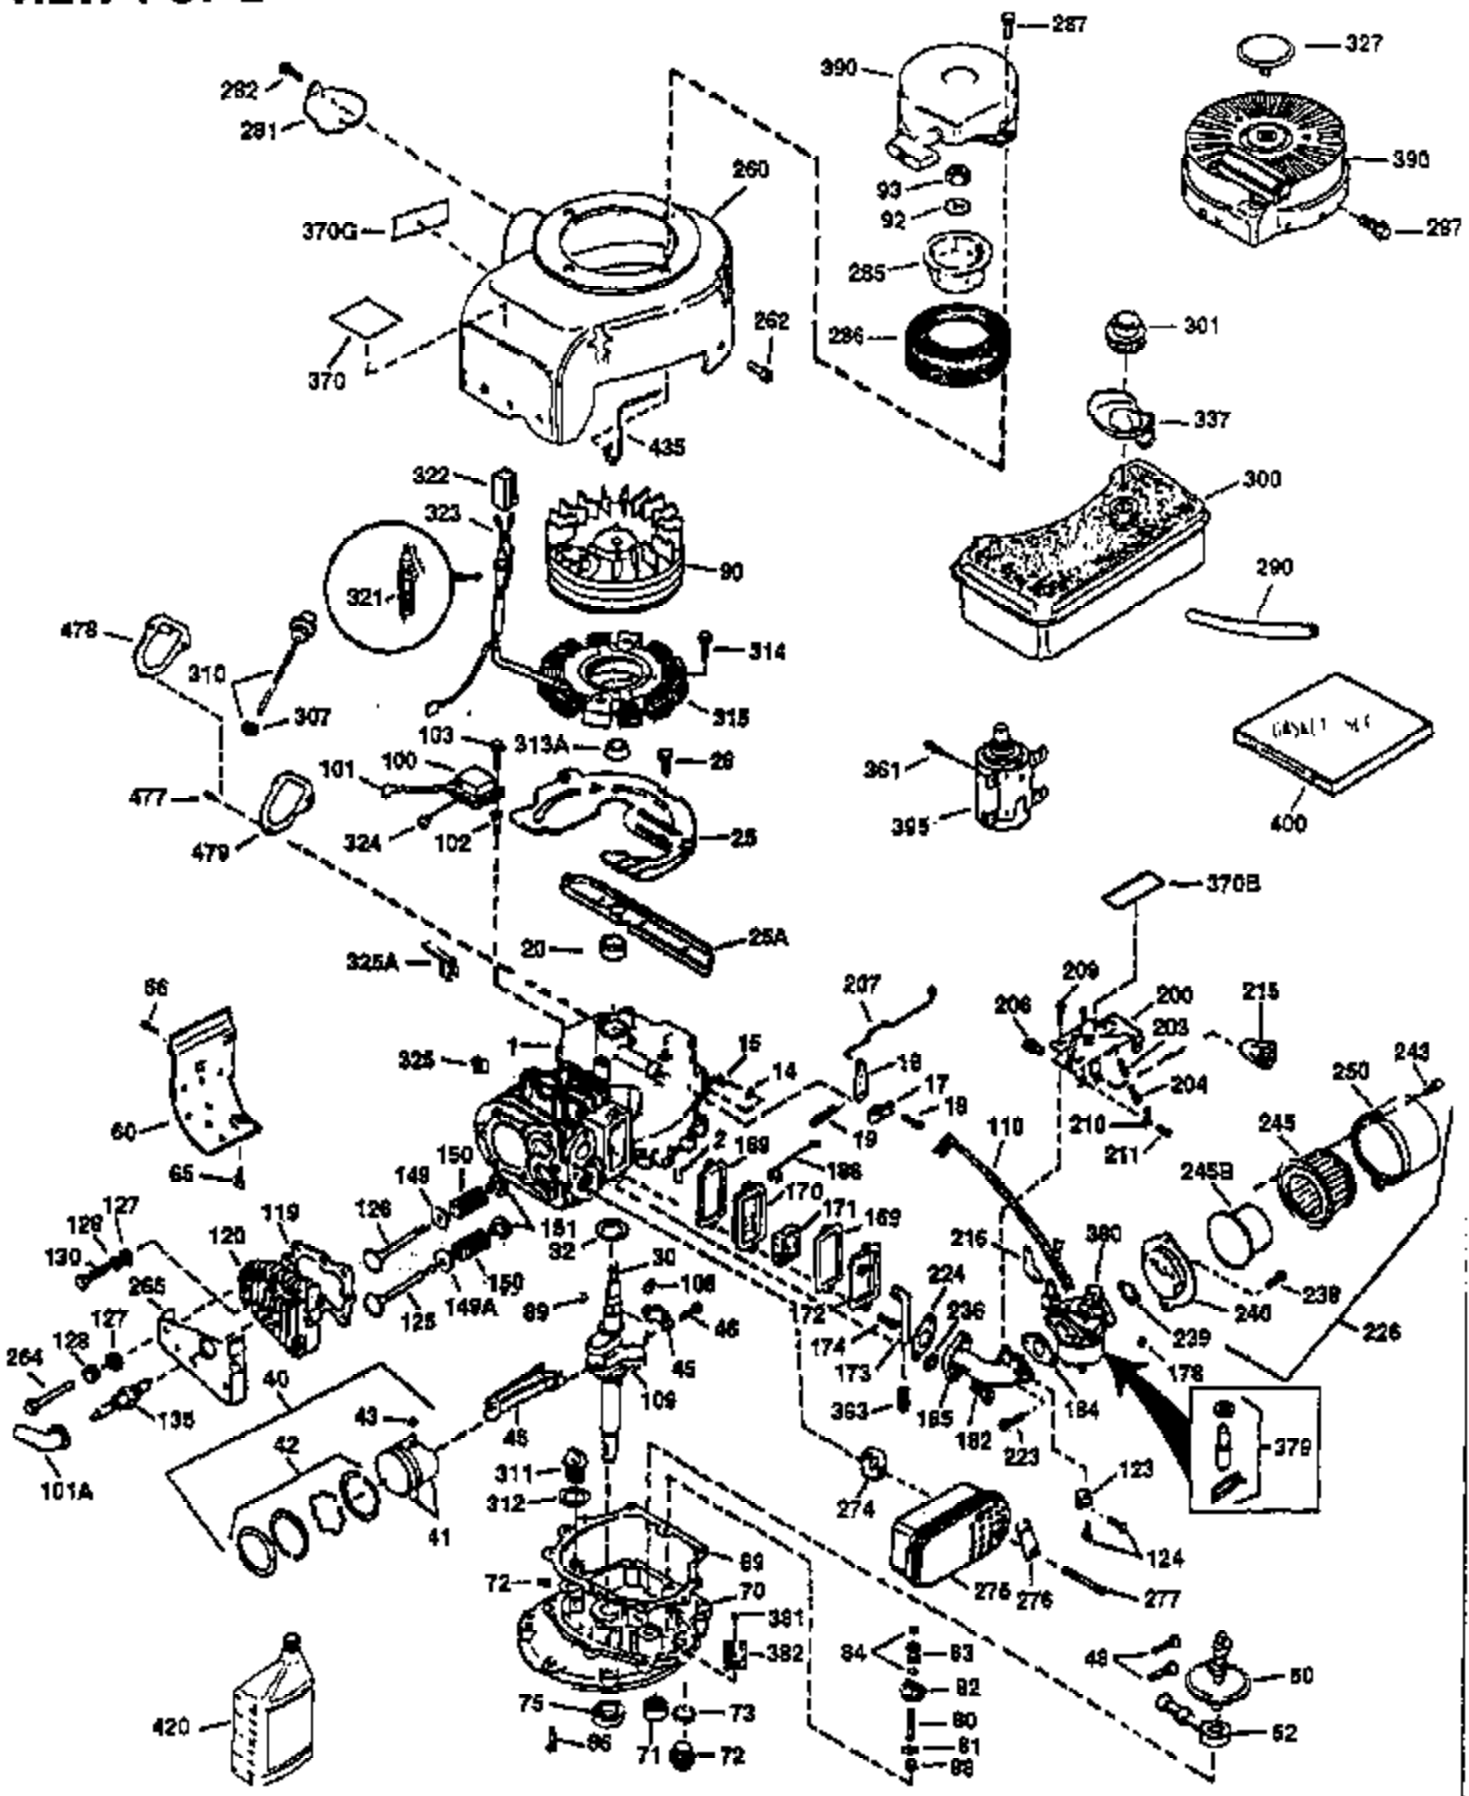

## Engine Parts List #1

Ref #	Part Number	Qty	Description
1	35137A	1	Cylinder (Incl. 2 & 20)
2	27652	2	Dowel Pin
14	28277	1	Washer
15	30669	1	Governor Rod (Incl. 14)
16	31357	1	Governor Lever
17	31335	1	Governor Lever Clamp
18	650548	1	Screw, 8-32 x 5/16"
19	31361	1	Extension Spring
20	32630	1	Oil Seal
25	29536	1	Blower Housing Baffle
26	650561	2	Screw, 1/4-20 x 5/8"
30	35264	1	Crankshaft
40	34531	1	Piston, Pin & Ring Set (Std.)
40	34532	1	Piston, Pin & Ring Set (.010" OS)
40	34533	1	Piston, Pin & Ring Set (.020" OS)
41	33312B	1	Piston & Pin Ass'y. (Std.) (Incl. 43)
41	33313B	1	Piston & Pin Ass'y. (.010" OS) (Incl. 43)
41	33314B	1	Piston & Pin Ass'y. (.020" OS) (Incl. 43)
42	34854	1	Ring Set (Std.)
42	34855	1	Ring Set (.010" OS)
42	34856	1	Ring Set (.020" OS)
43	27888	2	Piston Pin Retaining Ring
45	31380C	1	Connecting Rod Ass'y. (Incl. 46)
46	650662C	2	Connecting Rod Bolt
48	34034	2	Valve Lifter
50	32114	1	Camshaft
52	31356	1	Oil Pump Ass'y.
60	30622A	1	Blower Housing Extension
64	30063	1	Screw, Torx T-30, 1/4-20 x 1/2"
65	650128	1	Screw, 10-24 x 1/2"
69	30684	1	* Mounting Flange Gasket
70	31471D	1	Mounting Flange (Incl. 72,75,80 & 81)
72	27642	1	Oil Drain Plug
75	27897	1	Oil Seal
80	30668	1	Governor Shaft
81	30590A	1	Washer
82	30591	1	Governor Gear Ass'y. (Incl. 81)
83	30588A	1	Governor Spool
84	29193	2	Retaining Ring
86	650488	7	Screw, 1/4-20 x 1-1/4"
88	31707A	1	Spacer (Incl. 81)
89	32589	1	Flywheel Key
90	611084	1	Flywheel
92	650815	1	Belleville Washer
93	8116	1	Flywheel Nut
100	34443A	1	Solid State Ignition
101	610118	1	Spark Plug Cover
102	650872	2	Solid State Mounting Stud
103	650814	2	Screw, Torx T-15, 10-24 x 1"
110	36230	1	Ground Wire
119	28938C	1	* Cylinder Head Gasket
120	30938A	1	Cylinder Head
125	27878A	1	Exhaust Valve (Std.) (Incl. 151)
125	27880A	1	Exhaust Valve (1/32" OS) (Incl. 151)
126	32783	1	Intake Valve (Std.) (Incl. 151)
126	32784	1	Intake Valve (1/32" OS) (Incl. 151)
127	650691	8	Washer
128	650690	8	Belleville Washer