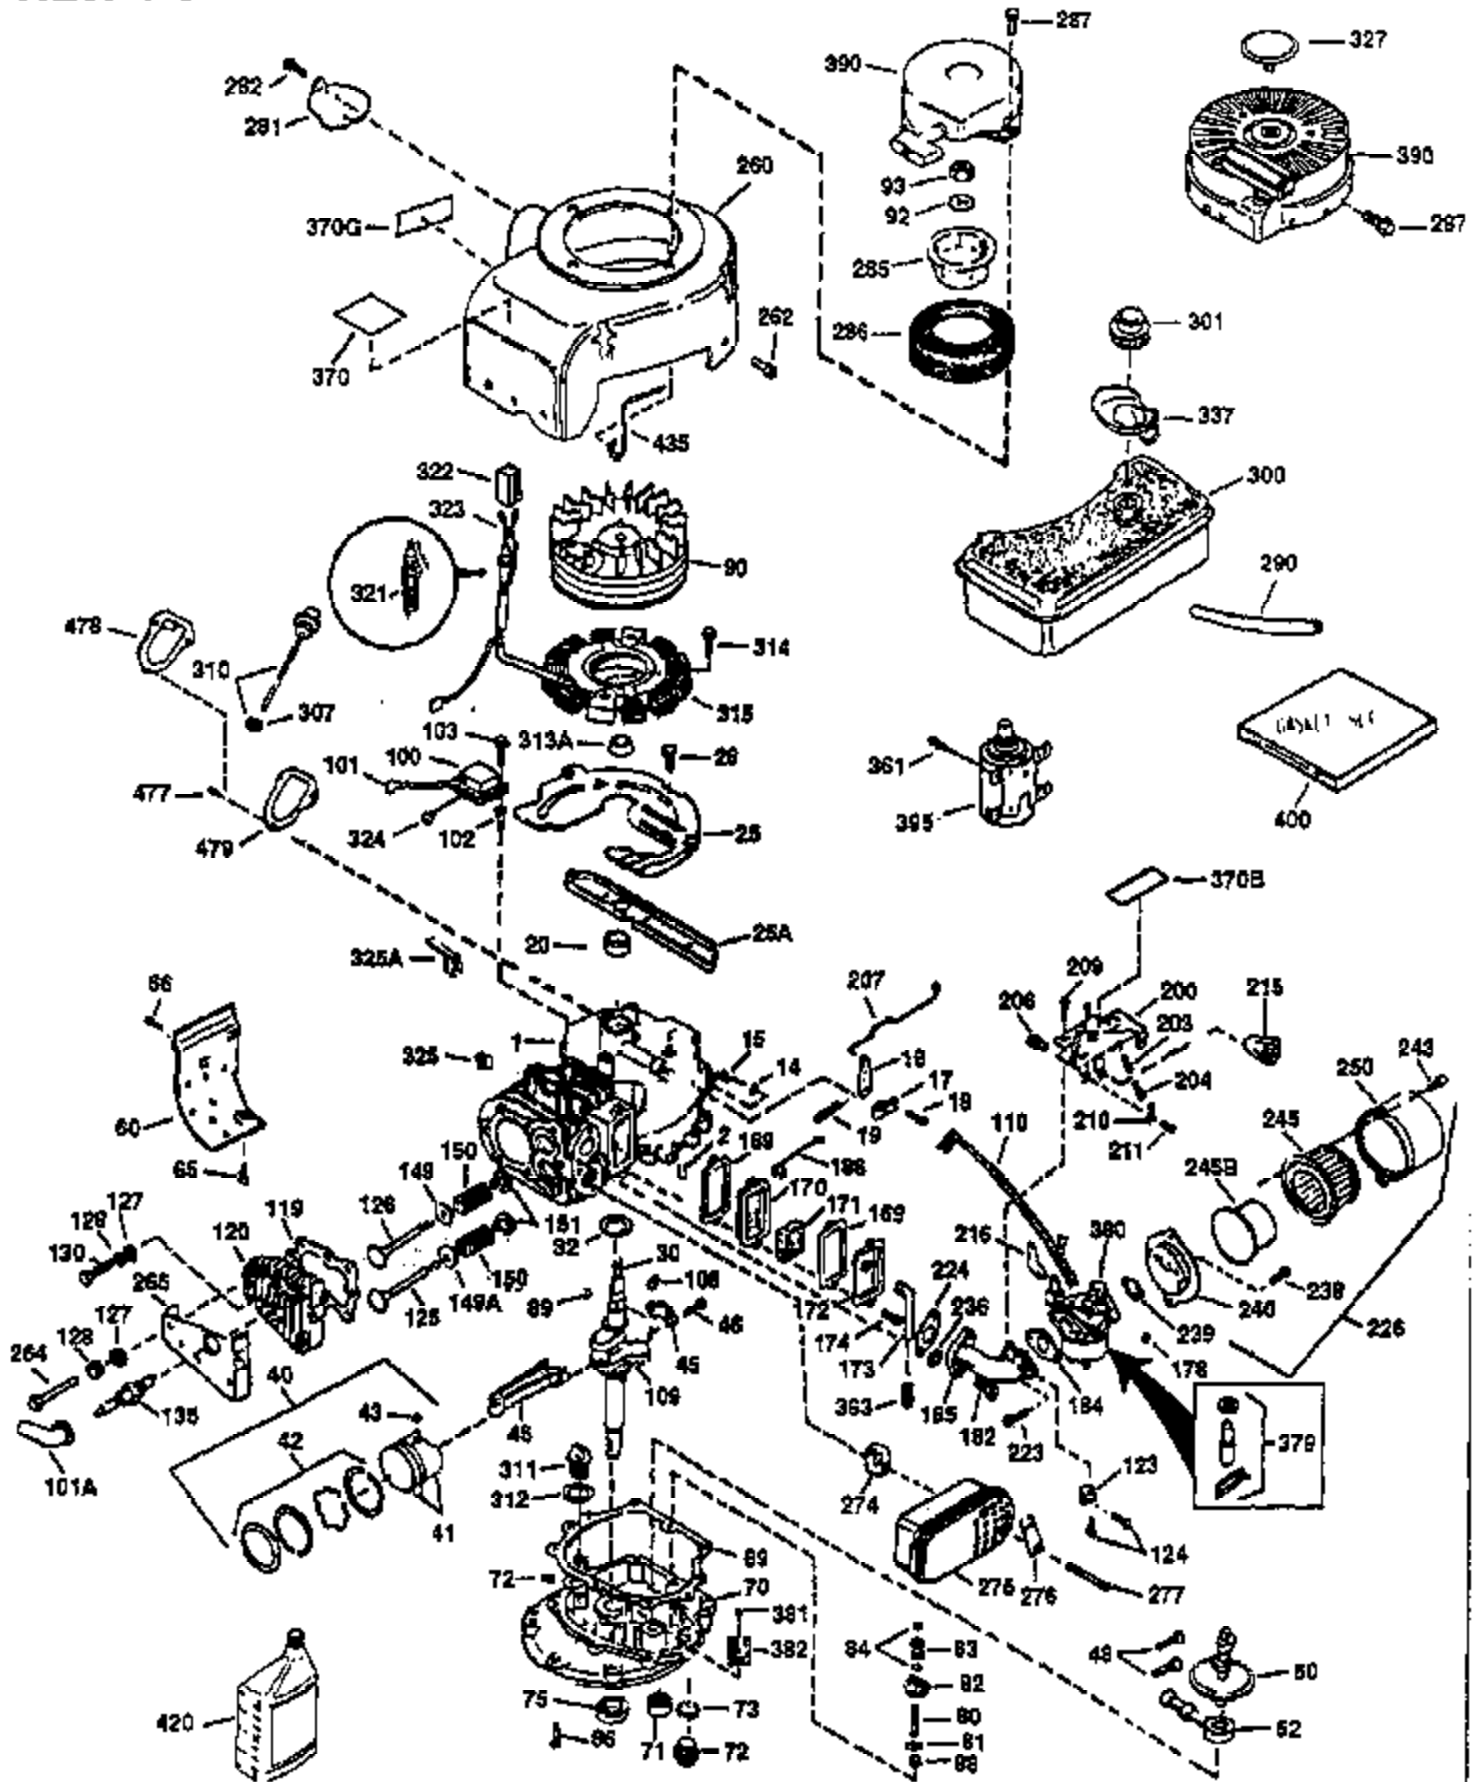

## Engine Parts List #1

Ref #	Part Number	Qty	Description
1	34913A	1	Cylinder (Incl. 2 & 20)
2	27652	2	Dowel Pin
14	28277	1	Washer
15	30669	1	Governor Rod (Incl. 14)
16	31357	1	Governor Lever
17	31335	1	Governor Lever Clamp
18	650548	1	Screw, 8-32 x 5/16"
19	31361	1	Extension Spring
20	32630	1	Oil Seal
25	29536	1	Blower Housing Baffle
26	650561	2	Screw, 1/4-20 x 5/8"
30	35565	1	Crankshaft
40	34531	1	Piston, Pin & Ring Set (Std.)
40	34532	1	Piston, Pin & Ring Set (.010" OS)
40	34533	1	Piston, Pin & Ring Set (.020" OS)
41	33312B	1	Piston & Pin Ass'y. (Std.) (Incl. 43)
41	33313B	1	Piston & Pin Ass'y. (.010" OS) (Incl. 43)
41	33314B	1	Piston & Pin Ass'y. (.020" OS) (Incl. 43)
42	34854	1	Ring Set (Std.)
42	34855	1	Ring Set (.010" OS)
42	34856	1	Ring Set (.020" OS)
43	27888	2	Piston Pin Retaining Ring
45	31380C	1	Connecting Rod Ass'y. (Incl. 46)
46	650662C	2	Connecting Rod Bolt
48	34034	2	Valve Lifter
50	32114	1	Camshaft
52	31356	1	Oil Pump Ass'y.
60	30622A	1	Blower Housing Extension
64	30063	1	Screw, Torx T-30, 1/4-20 x 1/2"
65	650128	1	Screw, 10-24 x 1/2"
69	30684	1	* Mounting Flange Gasket
70	31471D	1	Mounting Flange (Incl. 72,75,80 & 81)
72	27642	1	Oil Drain Plug
75	27897	1	Oil Seal
80	30668	1	Governor Shaft
81	30590A	2	Washer
82	30591	1	Governor Gear Ass'y. (Incl. 81)
83	30588A	1	Governor Spool
84	29193	2	Retaining Ring
86	650488	7	Screw, 1/4-20 x 1-1/4"
88	31707A	1	Spacer (Incl. 81)
89	32589	1	Flywheel Key
90	611084	1	Flywheel
92	650815	1	Belleville Washer
93	8116	1	Flywheel Nut
100	34443A	1	Solid State Ignition
101	610118	1	Spark Plug Cover
102	650872	2	Solid State Mounting Stud
103	650814	2	Screw, Torx T-15, 10-24 x 1"
110	35234	1	Ground Wire
119	28938C	1	* Cylinder Head Gasket
120	30938A	1	Cylinder Head
125	27878A	1	Exhaust Valve (Std.) (Incl. 151)
125	27880A	1	Exhaust Valve (1/32" OS) (Incl. 151)
126	32783	1	Intake Valve (Std.) (Incl. 151)
126	32784	1	Intake Valve (1/32" OS) (Incl. 151)
127	650691	8	Washer
128	650690	8	Belleville Washer