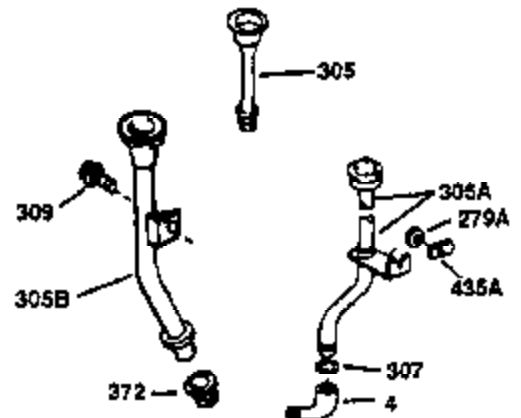

ILLUSTRATION SHOWS TYPICAL PARTS ONLY. ORDER BY PART NUMBER. PARTS NOT LISTED ARE SUPPLIED BY OEM.

VIEW 2 OF 2

OPTIONAL 110 - 120 VOLT
STARTER MOTOR KIT

STD. POINT

Engine Parts List #2

Ref #	Part Number	Qty	Description
62	650760	1	Screw, 8-32 x 3/8"
63	28545	1	Grommet
64	30063	1	Screw, Torx T-30, 1/4-20 x 1/2"
68	33356	1	Ground Terminal
103	650814	2	Screw, Torx T-15, 10-24 x 1"
238	28820	2	Screw, 10-32 x 1/2"
240	31691	1	Air Cleaner Body
245	30727	1	Air Cleaner Filter
250	31715	1	Air Cleaner Cover
262	29747B	2	Screw, Torx T-40, 5/16-24 x 21/32"
274	35865	1	* Exhaust Gasket
277	650696	2	Screw, 5/16-18 x 2-3/4"
290	30962	1	Fuel Line
292	26460	1	Fuel Line Clamp
305B	34248	1	Oil Fill Tube
307A	34247	1	Bushing
307	33590	1	"O" Ring
309	650562	1	Screw, 10-32 x 1/2"
370A	34346	1	Lubrication Decal
380	632535	1	Carburetor (Incl. 184)