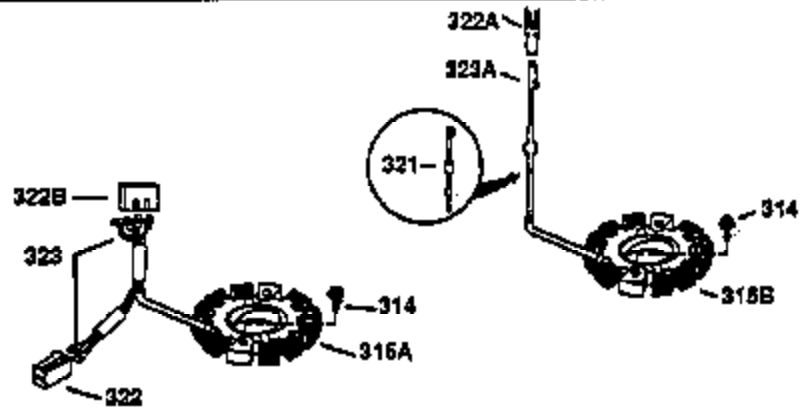

ILLUSTRATION SHOWS TYPICAL PARTS ONLY. ORDER BY PART NUMBER. PARTS NOT LISTED ARE SUPPLIED BY OEM.

VIEW 2 OF 2

OPTIONAL 110 - 120 VOLT
STARTER MOTOR KIT

STD. POINT

Engine Parts List #2

Ref #	Part Number	Qty	Description
62	650760	1	Screw, 8-32 x 3/8"
63	28545	1	Grommet
64	30063	1	Screw, Torx T-30, 1/4-20 x 1/2"
68	33356	1	Ground Terminal
103	650814	2	Screw, Torx T-15, 10-24 x 1"
238	28820	2	Screw, 10-32 x 1/2"
240	31691	1	Air Cleaner Body
245	30727	1	Air Cleaner Filter
250	31715	1	Air Cleaner Cover
262	29747B	2	Screw, Torx T-40, 5/16-24 x 21/32"
274	35865	1	* Exhaust Gasket
277	650696	2	Screw, 5/16-18 x 2-3/4"
290	30962	1	Fuel Line
292	26460	1	Fuel Line Clamp
305B	34248	1	Oil Fill Tube
307A	34247	1	Bushing
307	33590	1	"O" Ring
309	650562	1	Screw, 10-32 x 1/2"
370A	34346	1	Lubrication Decal
380	632535	1	Carburetor (Incl. 184)