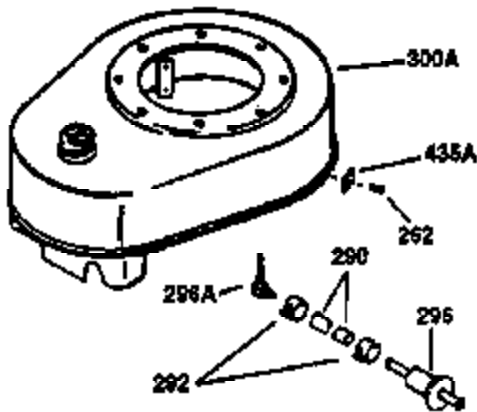

ILLUSTRATION SHOWS TYPICAL PARTS ONLY. ORDER BY PART NUMBER. PARTS NOT LISTED ARE SUPPLIED BY OEM.

VIEW 2 OF 2

OPTIONAL 110 - 120 VOLT
STARTER MOTOR KIT

STD. POINT

Engine Parts List #2

Ref #	Part Number	Qty	Description
62	650760	1	Screw, 8-32 x 3/8"
63	28545	1	Grommet
64	30063	1	Screw, Torx T-30, 1/4-20 x 1/2"
68	33356	1	Ground Terminal
103	650814	2	Screw, Torx T-15, 10-24 x 1"
238	28820	2	Screw, 10-32 x 1/2"
240	31691	1	Air Cleaner Body
245	30727	1	Air Cleaner Filter
250	31715	1	Air Cleaner Cover
262	29747B	2	Screw, Torx T-40, 5/16-24 x 21/32"
274	35865	1	* Exhaust Gasket
277	650696	2	Screw, 5/16-18 x 2-3/4"
290	30962	1	Fuel Line
292	26460	1	Fuel Line Clamp
305B	34248	1	Oil Fill Tube
307A	34247	1	Bushing
307	33590	1	"O" Ring
309	650562	1	Screw, 10-32 x 1/2"
370A	34346	1	Lubrication Decal
380	632535	1	Carburetor (Incl. 184)