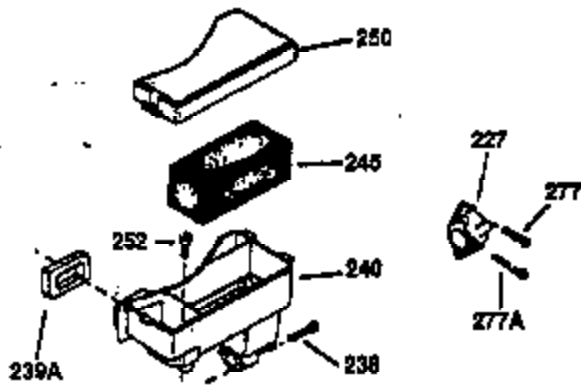

ILLUSTRATION SHOWS TYPICAL PARTS ONLY. ORDER BY PART NUMBER. PARTS NOT LISTED ARE SUPPLIED BY OEM.

VIEW 2 OF 2

OPTIONAL 110 - 120 VOLT
STARTER MOTOR KIT

STD. POINT

Engine Parts List #2

Ref #	Part Number	Qty	Description
62	650760	1	Screw, 8-32 x 3/8"
63	28545	1	Grommet
64	30063	1	Screw, Torx T-30, 1/4-20 x 1/2"
68	33356	1	Ground Terminal
103	650814	2	Screw, Torx T-15, 10-24 x 1"
238	28820	2	Screw, 10-32 x 1/2"
240	31691	1	Air Cleaner Body
245	30727	1	Air Cleaner Filter
250	31715	1	Air Cleaner Cover
262	29747B	2	Screw, Torx T-40, 5/16-24 x 21/32"
274	35865	1	* Exhaust Gasket
277	650696	2	Screw, 5/16-18 x 2-3/4"
290	30962	1	Fuel Line
292	26460	1	Fuel Line Clamp
305B	34248	1	Oil Fill Tube
307A	34247	1	Bushing
307	33590	1	"O" Ring
309	650562	1	Screw, 10-32 x 1/2"
370A	34346	1	Lubrication Decal
380	632535	1	Carburetor (Incl. 184)