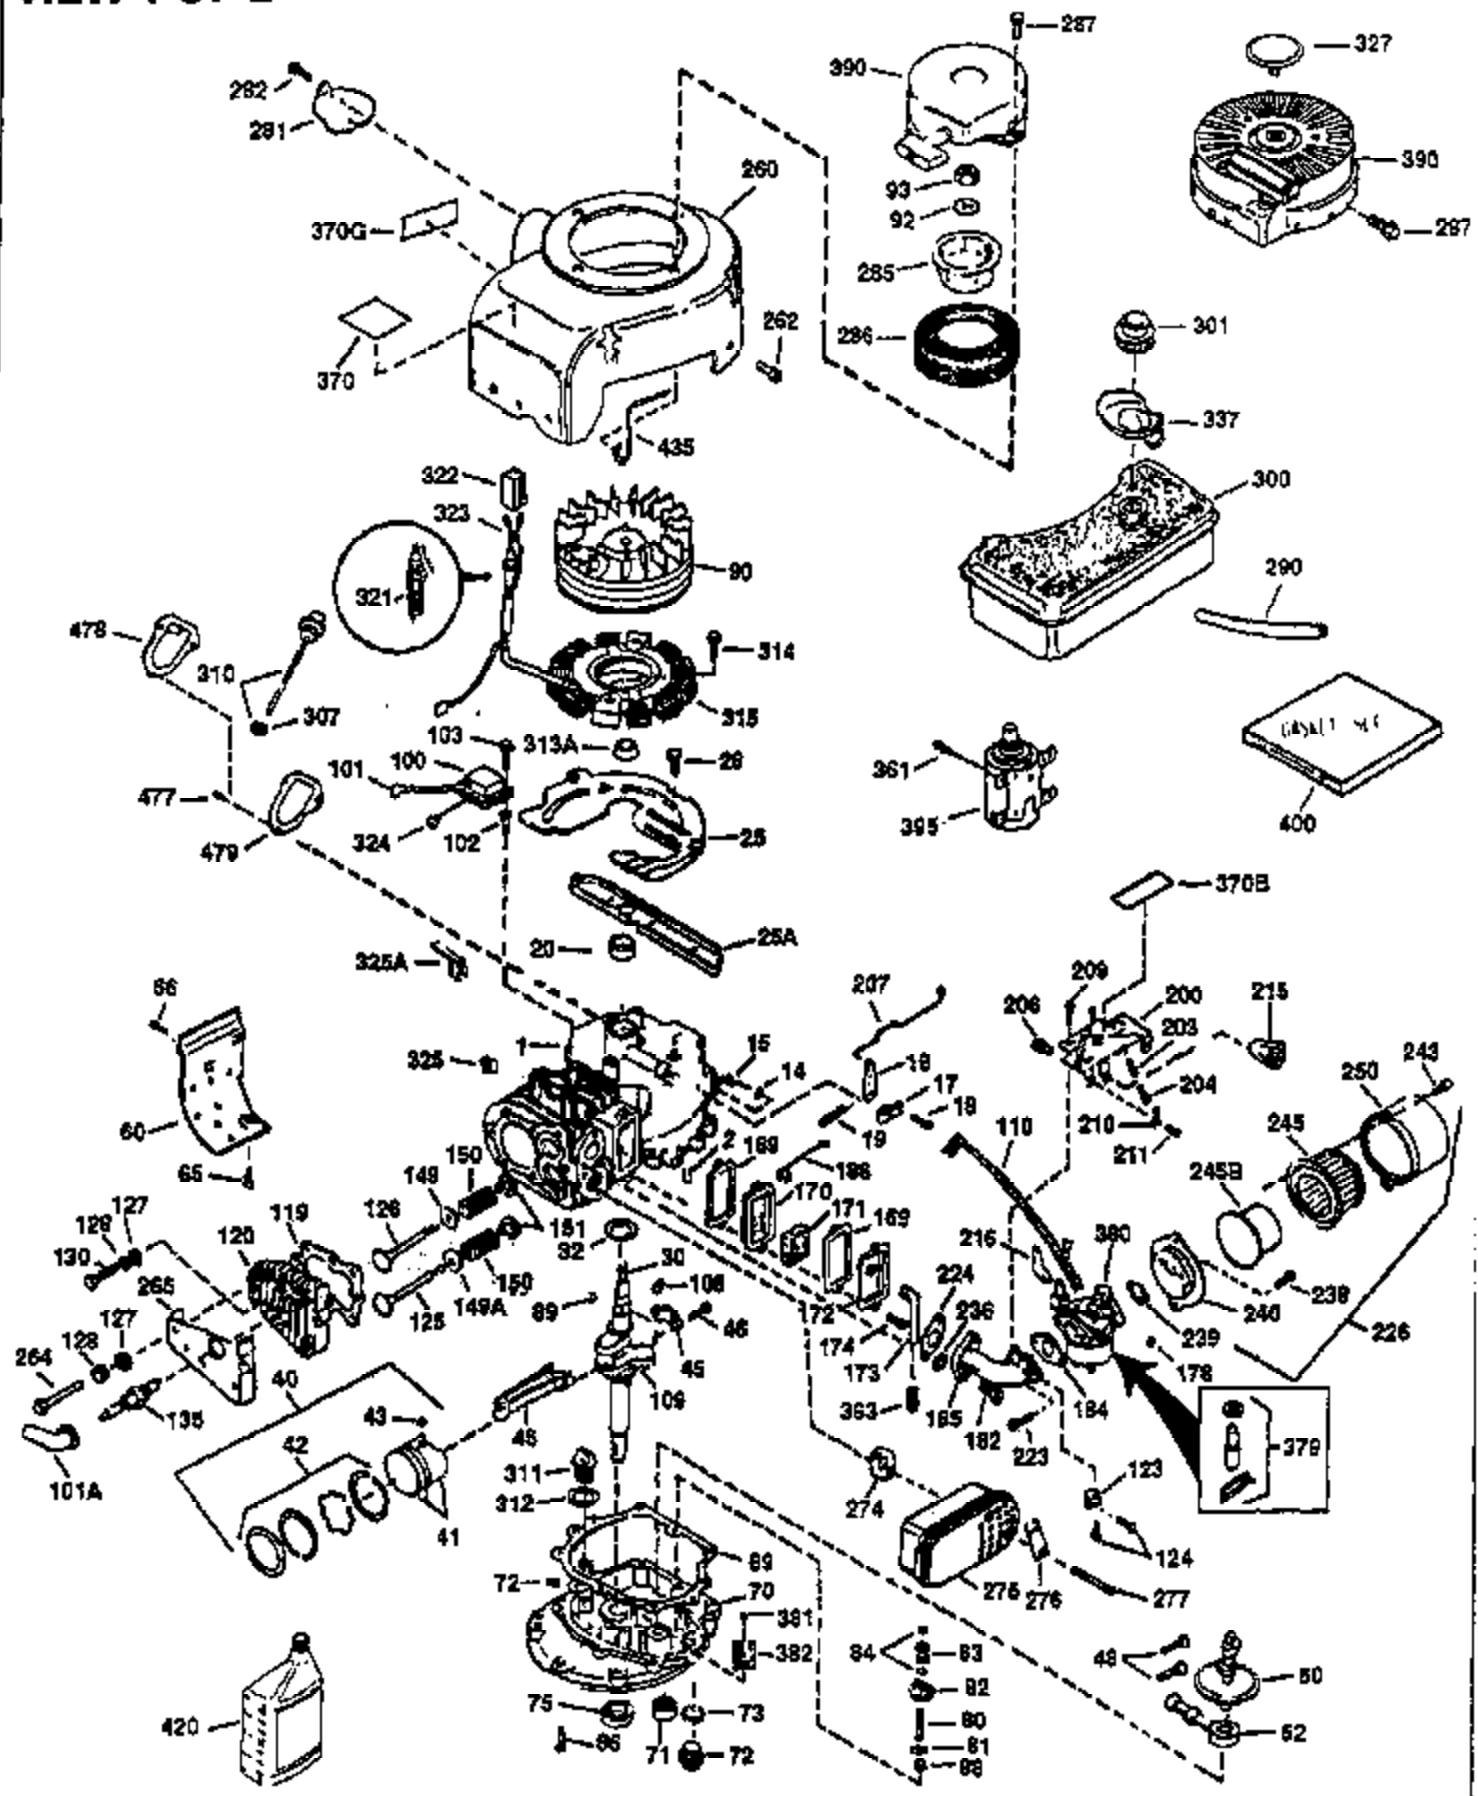

ILLUSTRATION SHOWS TYPICAL PARTS ONLY. ORDER BY PART NUMBER. PARTS NOT LISTED ARE SUPPLIED BY OEM.

VIEW 1 OF 2

Engine Parts List #1

Ref #	Part Number	Qty	Description
1	35137A	1	Cylinder (Incl. 2 & 20)
2	27652	2	Dowel Pin
14	28277	1	Washer
15	30669	1	Governor Rod (Incl. 14)
16	31357	1	Governor Lever
17	31335	1	Governor Lever Clamp
18	650548	1	Screw, 8-32 x 5/16"
19	31361	1	Extension Spring
20	32630	1	Oil Seal
25	29536	1	Blower Housing Baffle
26	650561	2	Screw, 1/4-20 x 5/8"
30	35265	1	Crankshaft
40	34531	1	Piston, Pin & Ring Set (Std.)
40	34532	1	Piston, Pin & Ring Set (.010" OS)
40	34533	1	Piston, Pin & Ring Set (.020" OS)
41	33312B	1	Piston & Pin Ass'y. (Std.) (Incl. 43)
41	33313B	1	Piston & Pin Ass'y. (.010" OS) (Incl. 43)
41	33314B	1	Piston & Pin Ass'y. (.020" OS) (Incl. 43)
42	34854	1	Ring Set (Std.)
42	34855	1	Ring Set (.010" OS)
42	34856	1	Ring Set (.020" OS)
43	27888	2	Piston Pin Retaining Ring
45	31380C	1	Connecting Rod Ass'y. (Incl. 46)
46	650662C	2	Connecting Rod Bolt
48	34034	2	Valve Lifter
50	32114	1	Camshaft
52	31356	1	Oil Pump Ass'y.
60	30622A	1	Blower Housing Extension
64	30063	1	Screw, Torx T-30, 1/4-20 x 1/2"
65	650128	1	Screw, 10-24 x 1/2"
69	30684	1	* Mounting Flange Gasket
70	31471D	1	Mounting Flange (Incl. 72,75,80 & 81)
72	27642	1	Oil Drain Plug
75	27897	1	Oil Seal
80	30668	1	Governor Shaft
81	30590A	1	Washer
82	30591	1	Governor Gear Ass'y. (Incl. 81)
83	30588A	1	Governor Spool
84	29193	2	Retaining Ring
86	650488	7	Screw, 1/4-20 x 1-1/4"
88	31707A	1	Spacer (Incl. 81)
89	32589	1	Flywheel Key
90	611084	1	Flywheel
92	650815	1	Belleville Washer
93	8116	1	Flywheel Nut
100	34443A	1	Solid State Ignition
101	610118	1	Spark Plug Cover
102	650872	2	Solid State Mounting Stud
103	650814	2	Screw, Torx T-15, 10-24 x 1"
110	36230	1	Ground Wire
119	28938C	1	* Cylinder Head Gasket
120	30938A	1	Cylinder Head
125	27878A	1	Exhaust Valve (Std.) (Incl. 151)
125	27880A	1	Exhaust Valve (1/32" OS) (Incl. 151)
126	32783	1	Intake Valve (Std.) (Incl. 151)
126	32784	1	Intake Valve (1/32" OS) (Incl. 151)
127	650691	8	Washer
128	650690	8	Belleville Washer