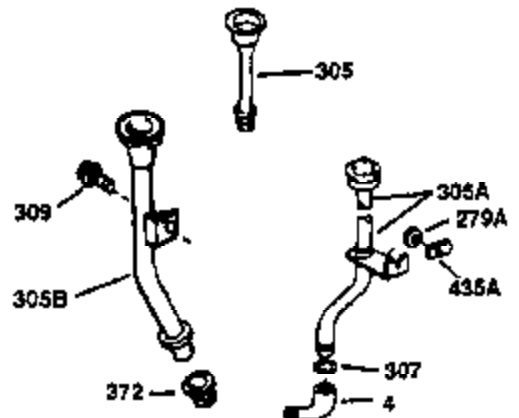

ILLUSTRATION SHOWS TYPICAL PARTS ONLY. ORDER BY PART NUMBER. PARTS NOT LISTED ARE SUPPLIED BY OEM.

VIEW 2 OF 2