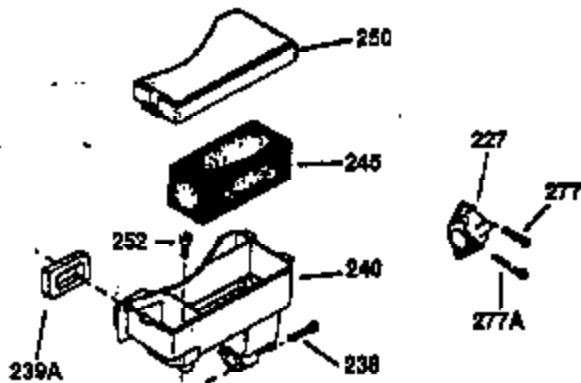

ILLUSTRATION SHOWS TYPICAL PARTS ONLY. ORDER BY PART NUMBER. PARTS NOT LISTED ARE SUPPLIED BY OEM.

VIEW 2 OF 2