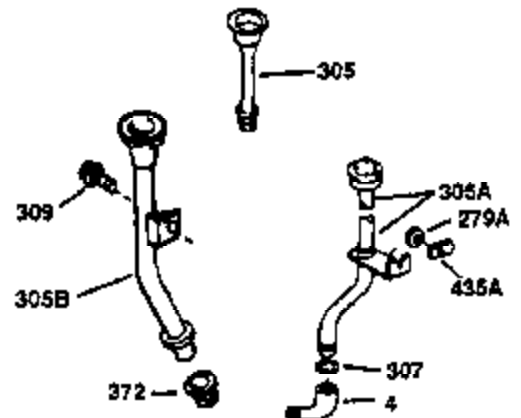

STD. POINT

Engine Parts List #2

Ref #	Part Number	Qty	Description
64	30063	1	Screw, Torx T-30, 1/4-20 x 1/2"
76	28926	1	Camshaft Seal
103	650814	2	Screw, Torx T-15, 10-24 x 1"
239A	34912	1	* Air Cleaner Gasket
240	34909	1	Air Cleaner Body
245	34910	1	Air Cleaner Filter
250	34911	1	Air Cleaner Cover
252	650784	1	Screw, 10-24 x 11/16"
261	29747B	2	Screw, Torx T-40, 5/16-24 x 21/32"
274	35865	1	* Exhaust Gasket
275	31574	1	Muffler
277	650696	2	Screw, 5/16-18 x 2-3/4"
305	35560	1	Oil Filler Tube
307	35499	1	"O" Ring
370A	36261	1	Lubrication Decal
380	631901A	1	Carburetor (Incl. 184)
513	34107	1	Intake Pipe Screen