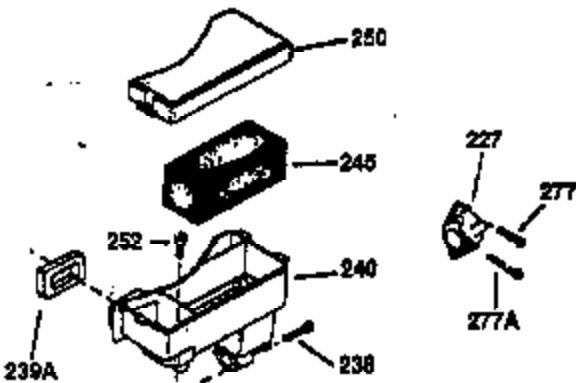

Ref #	Part Number	Qty	Description
513	34107	1	Intake Pipe Screen

ILLUSTRATION SHOWS TYPICAL PARTS ONLY. ORDER BY PART NUMBER. PARTS NOT LISTED ARE SUPPLIED BY OEM.

VIEW 2 OF 2

OPTIONAL 110 - 120 VOLT
STARTER MOTOR KIT

STD. POINT

Engine Parts List #2

Ref #	Part Number	Qty	Description
64	30063	1	Screw, Torx T-30, 1/4-20 x 1/2"
76	28926	1	Camshaft Seal
103	650814	2	Screw, Torx T-15, 10-24 x 1"
239A	34912	1	* Air Cleaner Gasket
240	34909	1	Air Cleaner Body
245	34910	1	Air Cleaner Filter
250	34911	1	Air Cleaner Cover
252	650784	1	Screw, 10-24 x 11/16"
261	29747B	2	Screw, Torx T-40, 5/16-24 x 21/32"
274	35865	1	* Exhaust Gasket
275	31574	1	Muffler
277	650696	2	Screw, 5/16-18 x 2-3/4"
305	35560	1	Oil Filler Tube
307	35499	1	"O" Ring
370A	36261	1	Lubrication Decal
380	631901A	1	Carburetor (Incl. 184)
513	34107	1	Intake Pipe Screen