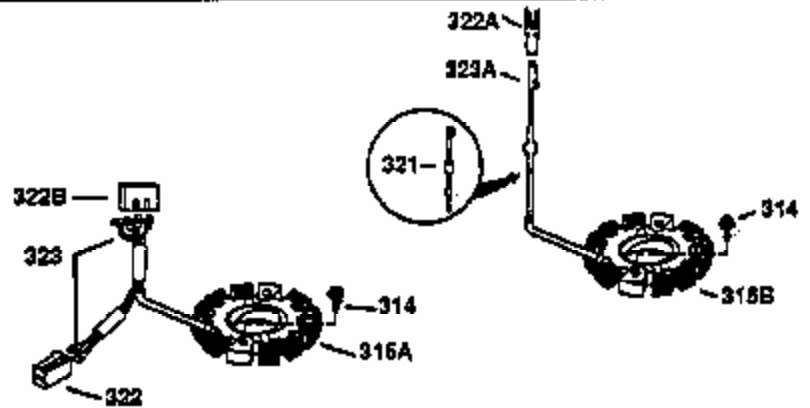

STD. POINT

Engine Parts List #2

Ref #	Part Number	Qty	Description
64	30063	1	Screw, Torx T-30, 1/4-20 x 1/2"
76	28926	1	Camshaft Seal
103	650814	2	Screw, Torx T-15, 10-24 x 1"
239A	34912	1	* Air Cleaner Gasket
240	34909	1	Air Cleaner Body
245	34910	1	Air Cleaner Filter
250	34911	1	Air Cleaner Cover
252	650784	1	Screw, 10-24 x 11/16"
261	29747B	2	Screw, Torx T-40, 5/16-24 x 21/32"
274	35865	1	* Exhaust Gasket
275	31574	1	Muffler
277	650696	2	Screw, 5/16-18 x 2-3/4"
305	35560	1	Oil Filler Tube
307	35499	1	"O" Ring
370A	36261	1	Lubrication Decal
380	631901A	1	Carburetor (Incl. 184)
513	34107	1	Intake Pipe Screen