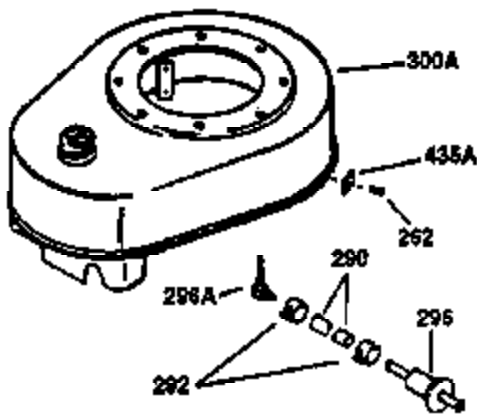

Ref #	Part Number	Qty	Description
513	34107	1	Intake Pipe Screen

ILLUSTRATION SHOWS TYPICAL PARTS ONLY. ORDER BY PART NUMBER. PARTS NOT LISTED ARE SUPPLIED BY OEM.

VIEW 2 OF 2

OPTIONAL 110 - 120 VOLT
STARTER MOTOR KIT

STD. POINT

Engine Parts List #2

Ref #	Part Number	Qty	Description
64	30063	1	Screw, Torx T-30, 1/4-20 x 1/2"
76	28926	1	Camshaft Seal
103	650814	2	Screw, Torx T-15, 10-24 x 1"
239A	34912	1	* Air Cleaner Gasket
240	34909	1	Air Cleaner Body
245	34910	1	Air Cleaner Filter
250	34911	1	Air Cleaner Cover
252	650784	1	Screw, 10-24 x 11/16"
261	29747B	2	Screw, Torx T-40, 5/16-24 x 21/32"
274	35865	1	* Exhaust Gasket
275	31574	1	Muffler
277	650696	2	Screw, 5/16-18 x 2-3/4"
305	35560	1	Oil Filler Tube
307	35499	1	"O" Ring
370A	36261	1	Lubrication Decal
380	631901A	1	Carburetor (Incl. 184)
513	34107	1	Intake Pipe Screen