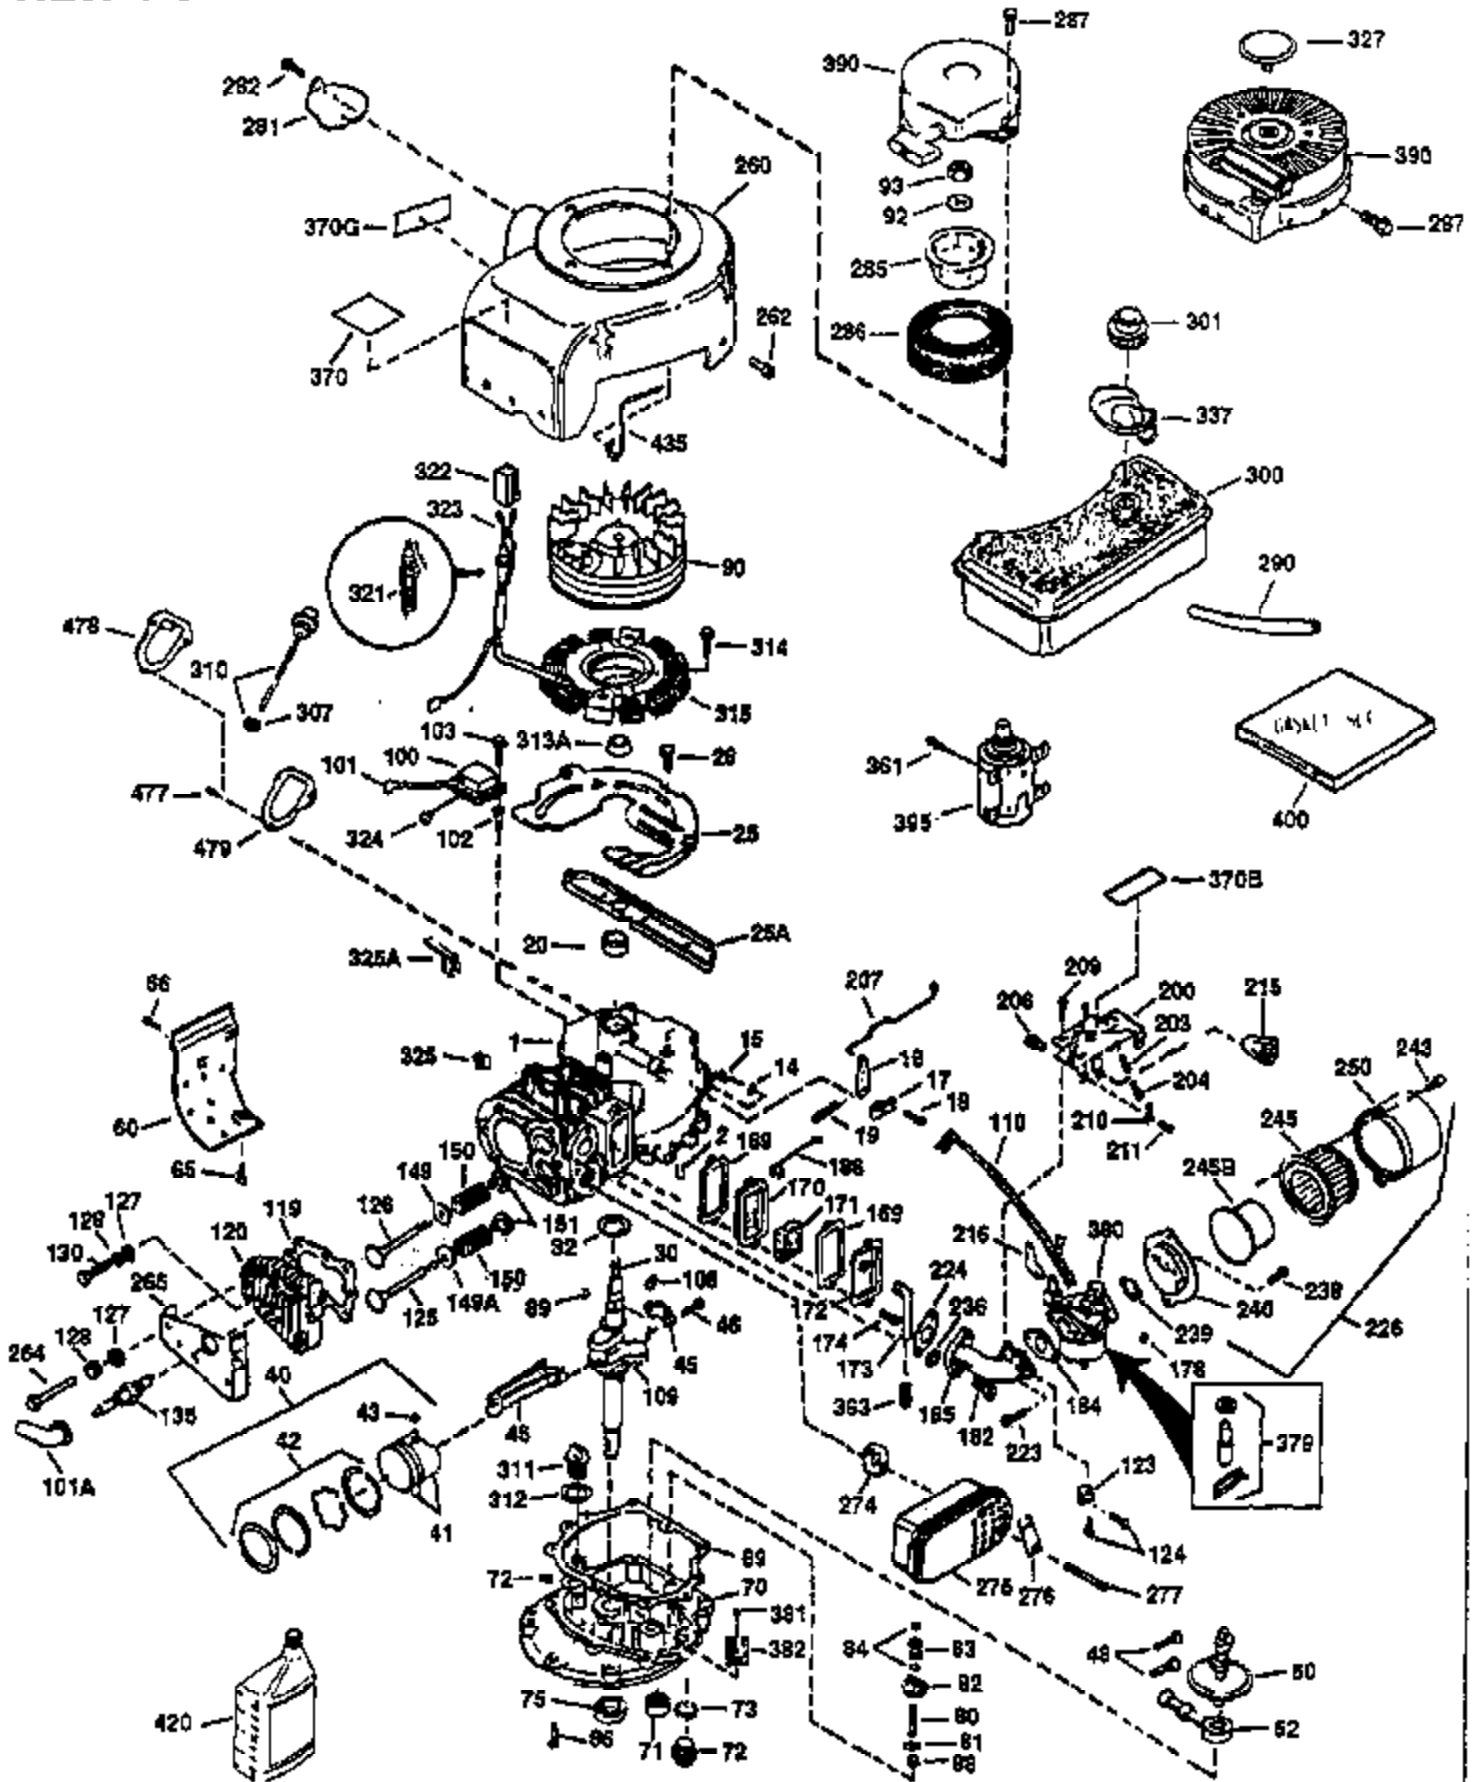

ILLUSTRATION SHOWS TYPICAL PARTS ONLY. ORDER BY PART NUMBER. PARTS NOT LISTED ARE SUPPLIED BY OEM.

VIEW 1 OF 2

Engine Parts List #1

Ref #	Part Number	Qty	Description
1	35137A	1	Cylinder (Incl. 2 & 20)
2	27652	2	Dowel Pin
14	28277	1	Washer
15	35082	1	Governor Rod
16	32651	1	Governor Lever
17	31335	1	Governor Lever Clamp
18	650548	1	Screw, 8-32 x 5/16"
19	34043	1	Extension Spring
20	32630	1	Oil Seal
25	29536	1	Blower Housing Baffle
26	650561	2	Screw, 1/4-20 x 5/8"
30	35209	1	Crankshaft
40	34531	1	Piston, Pin & Ring Set (Std.)
40	34532	1	Piston, Pin & Ring Set (.010" OS)
40	34533	1	Piston, Pin & Ring Set (.020" OS)
41	33312B	1	Piston & Pin Ass'y. (Std.) (Incl. 43)
41	33313B	1	Piston & Pin Ass'y. (.010" OS) (Incl. 43)
41	33314B	1	Piston & Pin Ass'y. (.020" OS) (Incl. 43)
42	34854	1	Ring Set (Std.)
42	34855	1	Ring Set (.010" OS)
42	34856	1	Ring Set (.020" OS)
43	27888	2	Piston Pin Retaining Ring
45	31380C	1	Connecting Rod Ass'y. (Incl. 46)
46	650662C	2	Connecting Rod Bolt
48	34034	2	Valve Lifter
50	34006	1	Camshaft
52	31356	1	Oil Pump Ass'y.
60	30622A	1	Blower Housing Extension
64	30063	1	Screw, Torx T-30, 1/4-20 x 1/2"
65	650128	1	Screw, 10-24 x 1/2"
69	30684	1	* Mounting Flange Gasket
70	31549	1	Mounting Flange (Incl. 72,75,80 & 81)
72	27642	1	Oil Drain Plug
75	27897	1	Oil Seal
76	28926	1	* Camshaft Seal
80	30668	1	Governor Shaft
81	30590A	1	Washer
82	30591	1	Governor Gear Ass'y. (Incl. 81)
83	30588A	1	Governor Spool
84	29193	2	Retaining Ring
86	650488	7	Screw, 1/4-20 x 1-1/4"
88	31707A	1	Spacer (Incl. 81)
89	32589	1	Flywheel Key
90	611084	1	Flywheel
92	650815	1	Belleville Washer
93	8116	1	Flywheel Nut
100	34443A	1	Solid State Ignition
101	610118	1	Spark Plug Cover
102	650872	2	Solid State Mounting Stud
103	650814	2	Screw, Torx T-15, 10-24 x 1"
110	35182	1	Ground Wire
119	28938C	1	* Cylinder Head Gasket
120	30938A	1	Cylinder Head
123	33261	1	Intake Pipe Brace
124	650738	2	Screw, 1/2-20 x 5/8"
125	27878A	1	Exhaust Valve (Std.) (Incl. 151)
125	27880A	1	Exhaust Valve (1/32" OS) (Incl. 151)
126	32783	1	Intake Valve (Std.) (Incl. 151)