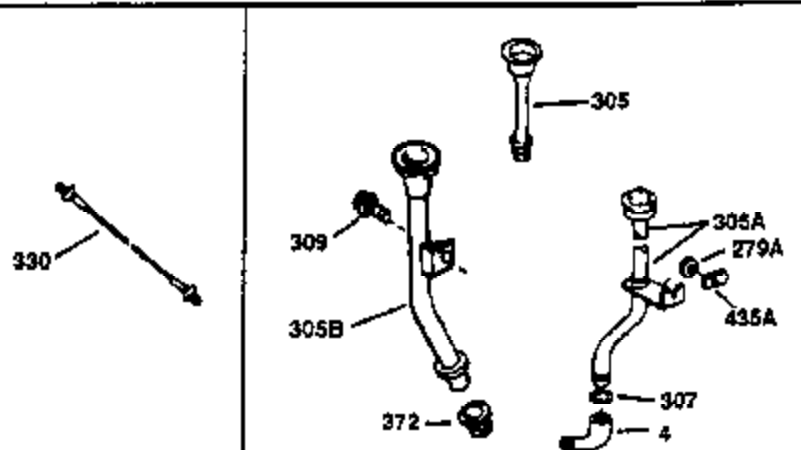

ILLUSTRATION SHOWS TYPICAL PARTS ONLY. ORDER BY PART NUMBER. PARTS NOT LISTED ARE SUPPLIED BY OEM.

VIEW 2 OF 2