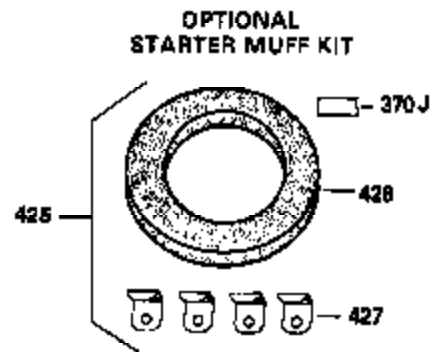

Ref #	Part Number	Qty	Description
400	36447	1	* Gasket Set (Incl. items marked PK i n notes) Incl. part #'s 26756 (1), 27272A (1), 27896A (2), 27915A (1), 29673 (1), 30684 (1), 31688A (1), 33629 (1), 34912 (1), 35865 (1), 36445 (1)
420	730225	1	SAE 30 4-Cycle Engine Oil (Quart)
435	33549	1	Hold Down Clamp

OPTIONAL 110-120  
VOLT STARTER  
MOTOR KIT

OPTIONAL SPARK ARREST  
MUFFLER

Ref #	Part Number	Qty	Description
14	28277	1	Washer
52	31356	1	Oil Pump Ass'y.
66	30063	1	Screw, Torx T-30, 1/4-20 x 1/2"
88	31707A	1	Spacer (Incl. 81)
110	36230	1	Ground Wire
172	28425	1	Valve Cover
178	650517	2	Screw, 1/4-20 x 27/32"
185	32632	1	Intake Pipe
245B	31700	1	Air Cleaner Filter
262	29747B	2	Screw, Torx T-40, 5/16-24 x 21/32"
274	35865	1	* Exhaust Gasket
275	28269	1	Muffler
276	31588	1	Locking Plate
277	650696	2	Screw, 5/16-18 x 2-3/4"
370K	36695	1	Starter Decal
370	550223	1	Logo Decal
435	33549	1	Hold Down Clamp

**ADD-ON ALTERNATOR  
AC LIGHTING OR DC CHARGING**

**OPTIONAL  
STARTER MUFF KIT**  
730571  
Can be used on H50-60 with  
stamped steel starter.

**STANDARD POINT  
IGNITION**

**SOLID STATE**

Ref #	Part Number	Qty	Description
14	28277	1	Washer
52	31356	1	Oil Pump Ass'y.
66	30063	1	Screw, Torx T-30, 1/4-20 x 1/2"
88	31707A	1	Spacer (Incl. 81)
90	611084	1	Flywheel
100	34443A	1	Solid State Ignition
101	610118	1	Spark Plug Cover
102	650872	2	Solid State Mounting Stud
103	651007	2	Screw, Torx T-15, 10-24 x 15/16"
172	28425	1	Valve Cover
173	35350	1	Breather Tube
178	650517	2	Screw, 1/4-20 x 27/32"
185	32632	1	Intake Pipe
239	27272A	1	* Air Cleaner Gasket
245B	31700	1	Air Cleaner Filter
276	31588	1	Locking Plate
370K	36695	1	Starter Decal
435	33549	1	Hold Down Clamp