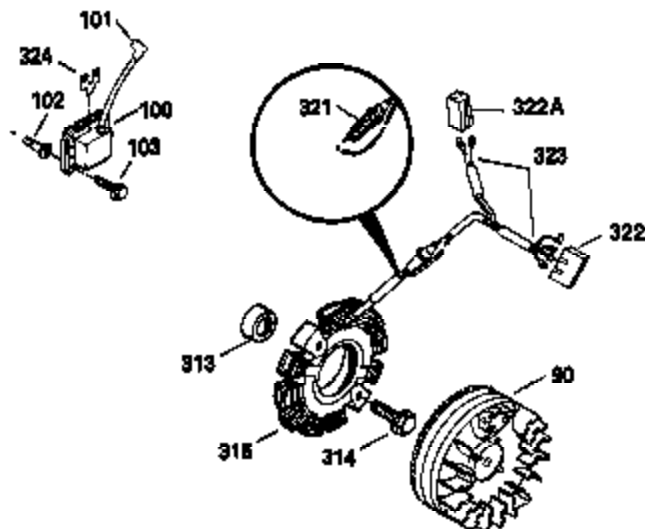

Ref #	Part Number	Qty	Description
400	36447	1	* Gasket Set (Incl. items marked PK i n notes) Incl. part #'s 26756 (1), 27272A (1), 27896A (2), 27915A (1), 29673 (1), 30684 (1), 31688A (1), 33629 (1), 34912 (1), 35865 (1), 36445 (1)
420	730225	1	SAE 30 4-Cycle Engine Oil (Quart)
435	33549	1	Hold Down Clamp

**ADD-ON ALTERNATOR  
AC LIGHTING OR DC CHARGING**

**OPTIONAL  
STARTER MUFF KIT**  
730571  
Can be used on H50-60 with  
stamped steel starter.

**STANDARD POINT  
IGNITION**

**SOLID STATE**

Ref #	Part Number	Qty	Description
14	28277	1	Washer
52	31356	1	Oil Pump Ass'y.
66	30063	1	Screw, Torx T-30, 1/4-20 x 1/2"
88	31707A	1	Spacer (Incl. 81)
90	611084	1	Flywheel
100	34443A	1	Solid State Ignition
101	610118	1	Spark Plug Cover
102	650872	2	Solid State Mounting Stud
103	651007	2	Screw, Torx T-15, 10-24 x 15/16"
172	28425	1	Valve Cover
173	35350	1	Breather Tube
178	650517	2	Screw, 1/4-20 x 27/32"
185	32632	1	Intake Pipe
239	27272A	1	* Air Cleaner Gasket
245B	31700	1	Air Cleaner Filter
276	31588	1	Locking Plate
370K	36695	1	Starter Decal
435	33549	1	Hold Down Clamp