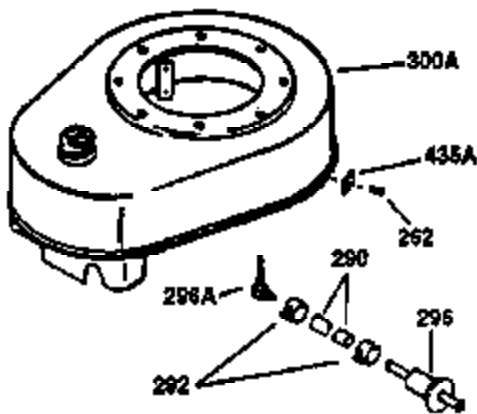

ILLUSTRATION SHOWS TYPICAL PARTS ONLY. ORDER BY PART NUMBER. PARTS NOT LISTED ARE SUPPLIED BY OEM.

VIEW 2 OF 2