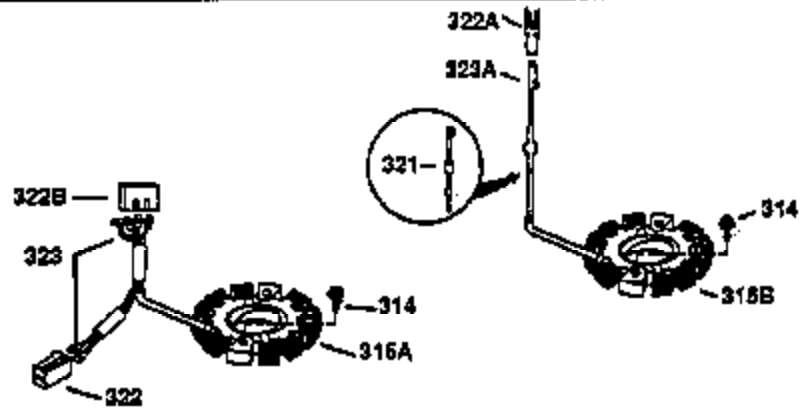

ILLUSTRATION SHOWS TYPICAL PARTS ONLY. ORDER BY PART NUMBER. PARTS NOT LISTED ARE SUPPLIED BY OEM.

VIEW 2 OF 2