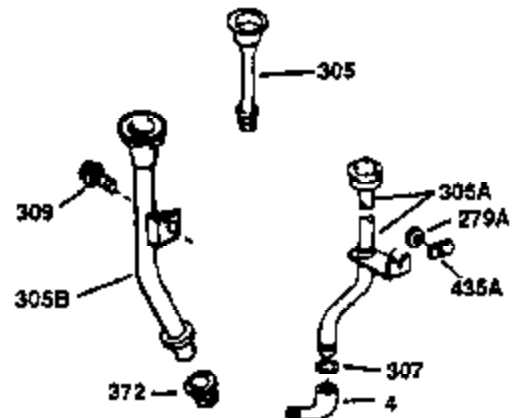

ILLUSTRATION SHOWS TYPICAL PARTS ONLY. ORDER BY PART NUMBER. PARTS NOT LISTED ARE SUPPLIED BY OEM.

VIEW 2 OF 2