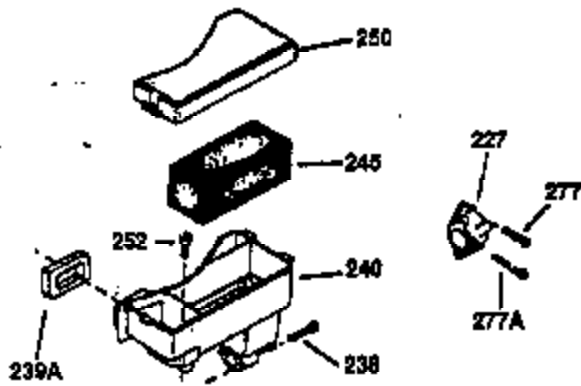

ILLUSTRATION SHOWS TYPICAL PARTS ONLY. ORDER BY PART NUMBER. PARTS NOT LISTED ARE SUPPLIED BY OEM.

VIEW 2 OF 2