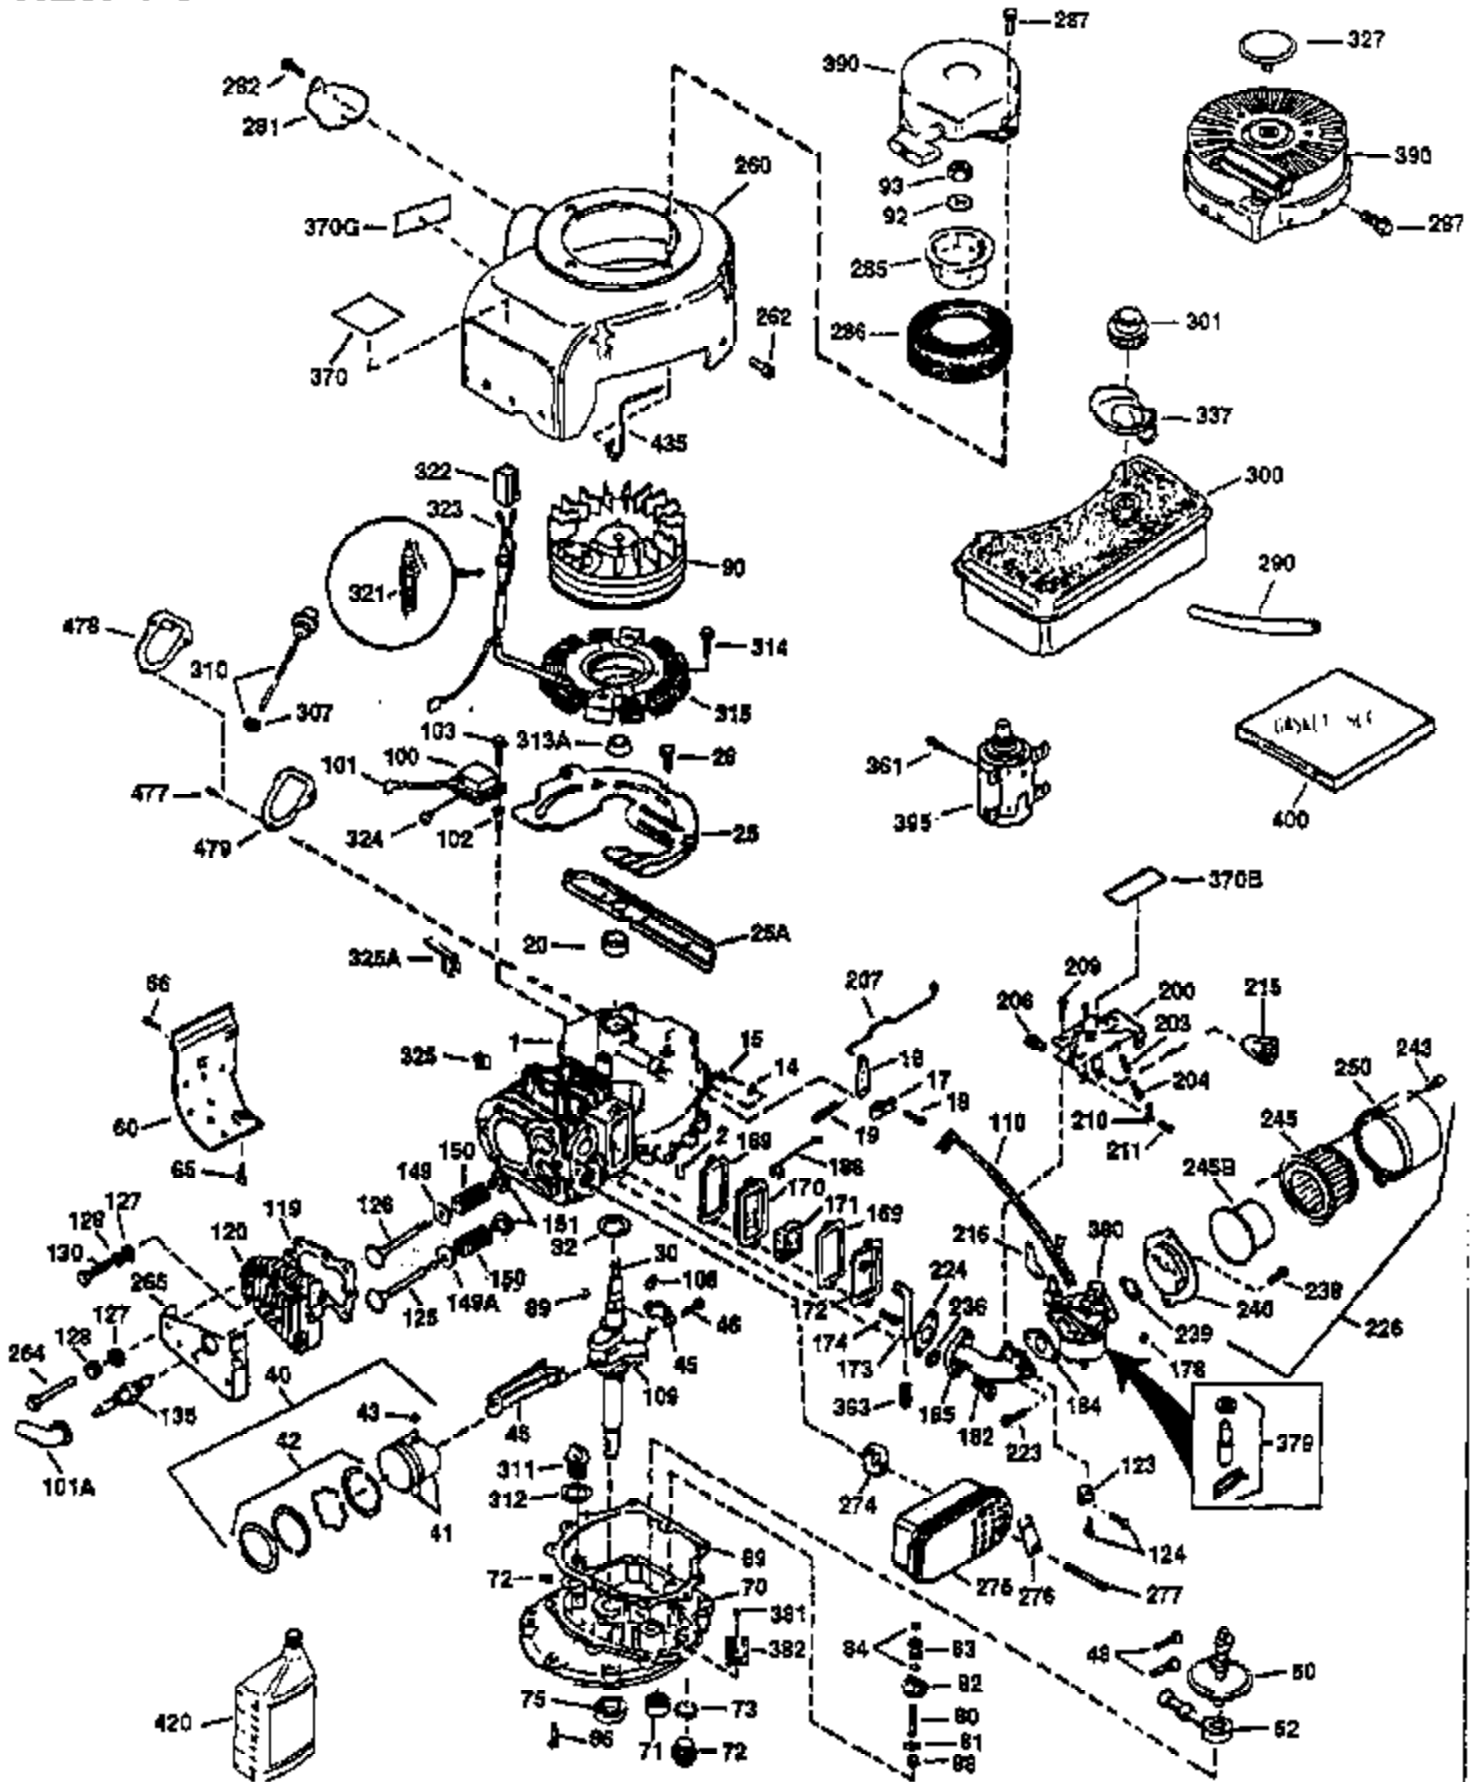

ILLUSTRATION SHOWS TYPICAL PARTS ONLY. ORDER BY PART NUMBER. PARTS NOT LISTED ARE SUPPLIED BY OEM.

VIEW 1 OF 2

Engine Parts List #1

Ref #	Part Number	Qty	Description
1	34913A	1	Cylinder (Incl. 2 & 20)
2	27652	2	Dowel Pin
14	28277	1	Washer
15	30669	1	Governor Rod (Incl. 14)
16	31357	1	Governor Lever
17	31335	1	Governor Lever Clamp
18	650548	1	Screw, 8-32 x 5/16"
19	31361	1	Extension Spring
20	32630	1	Oil Seal
25	29536	1	Blower Housing Baffle
26	650561	2	Screw, 1/4-20 x 5/8"
30	35264	1	Crankshaft
40	34531	1	Piston, Pin & Ring Set (Std.)
40	34532	1	Piston, Pin & Ring Set (.010" OS)
40	34533	1	Piston, Pin & Ring Set (.020" OS)
41	33312B	1	Piston & Pin Ass'y. (Std.) (Incl. 43)
41	33313B	1	Piston & Pin Ass'y. (.010" OS) (Incl. 43)
41	33314B	1	Piston & Pin Ass'y. (.020" OS) (Incl. 43)
42	34854	1	Ring Set (Std.)
42	34855	1	Ring Set (.010" OS)
42	34856	1	Ring Set (.020" OS)
43	27888	2	Piston Pin Retaining Ring
45	31380C	1	Connecting Rod Ass'y. (Incl. 46)
46	650662C	2	Connecting Rod Bolt
48	34034	2	Valve Lifter
50	32114	1	Camshaft
52	31356	1	Oil Pump Ass'y.
60	30622A	1	Blower Housing Extension
64	30063	1	Screw, Torx T-30, 1/4-20 x 1/2"
65	650128	1	Screw, 10-24 x 1/2"
69	30684	1	* Mounting Flange Gasket
70	31471D	1	Mounting Flange (Incl. 72,75,80 & 81)
72	27642	1	Oil Drain Plug
75	27897	1	Oil Seal
80	30668	1	Governor Shaft
81	30590A	1	Washer
82	30591	1	Governor Gear Ass'y. (Incl. 81)
83	30588A	1	Governor Spool
84	29193	2	Retaining Ring
86	650488	7	Screw, 1/4-20 x 1-1/4"
88	31707A	1	Spacer (Incl. 81)
89	32589	1	Flywheel Key
90	611084	1	Flywheel
92	650815	1	Belleville Washer
93	8116	1	Flywheel Nut
100	34443A	1	Solid State Ignition
101	610118	1	Spark Plug Cover
102	650872	2	Solid State Mounting Stud
103	650814	2	Screw, Torx T-15, 10-24 x 1"
110	36230	1	Ground Wire
119	28938C	1	* Cylinder Head Gasket
120	30938A	1	Cylinder Head
125	27878A	1	Exhaust Valve (Std.) (Incl. 151)
125	27880A	1	Exhaust Valve (1/32" OS) (Incl. 151)
126	32783	1	Intake Valve (Std.) (Incl. 151)
126	32784	1	Intake Valve (1/32" OS) (Incl. 151)
127	650691	8	Washer
128	650690	8	Belleville Washer