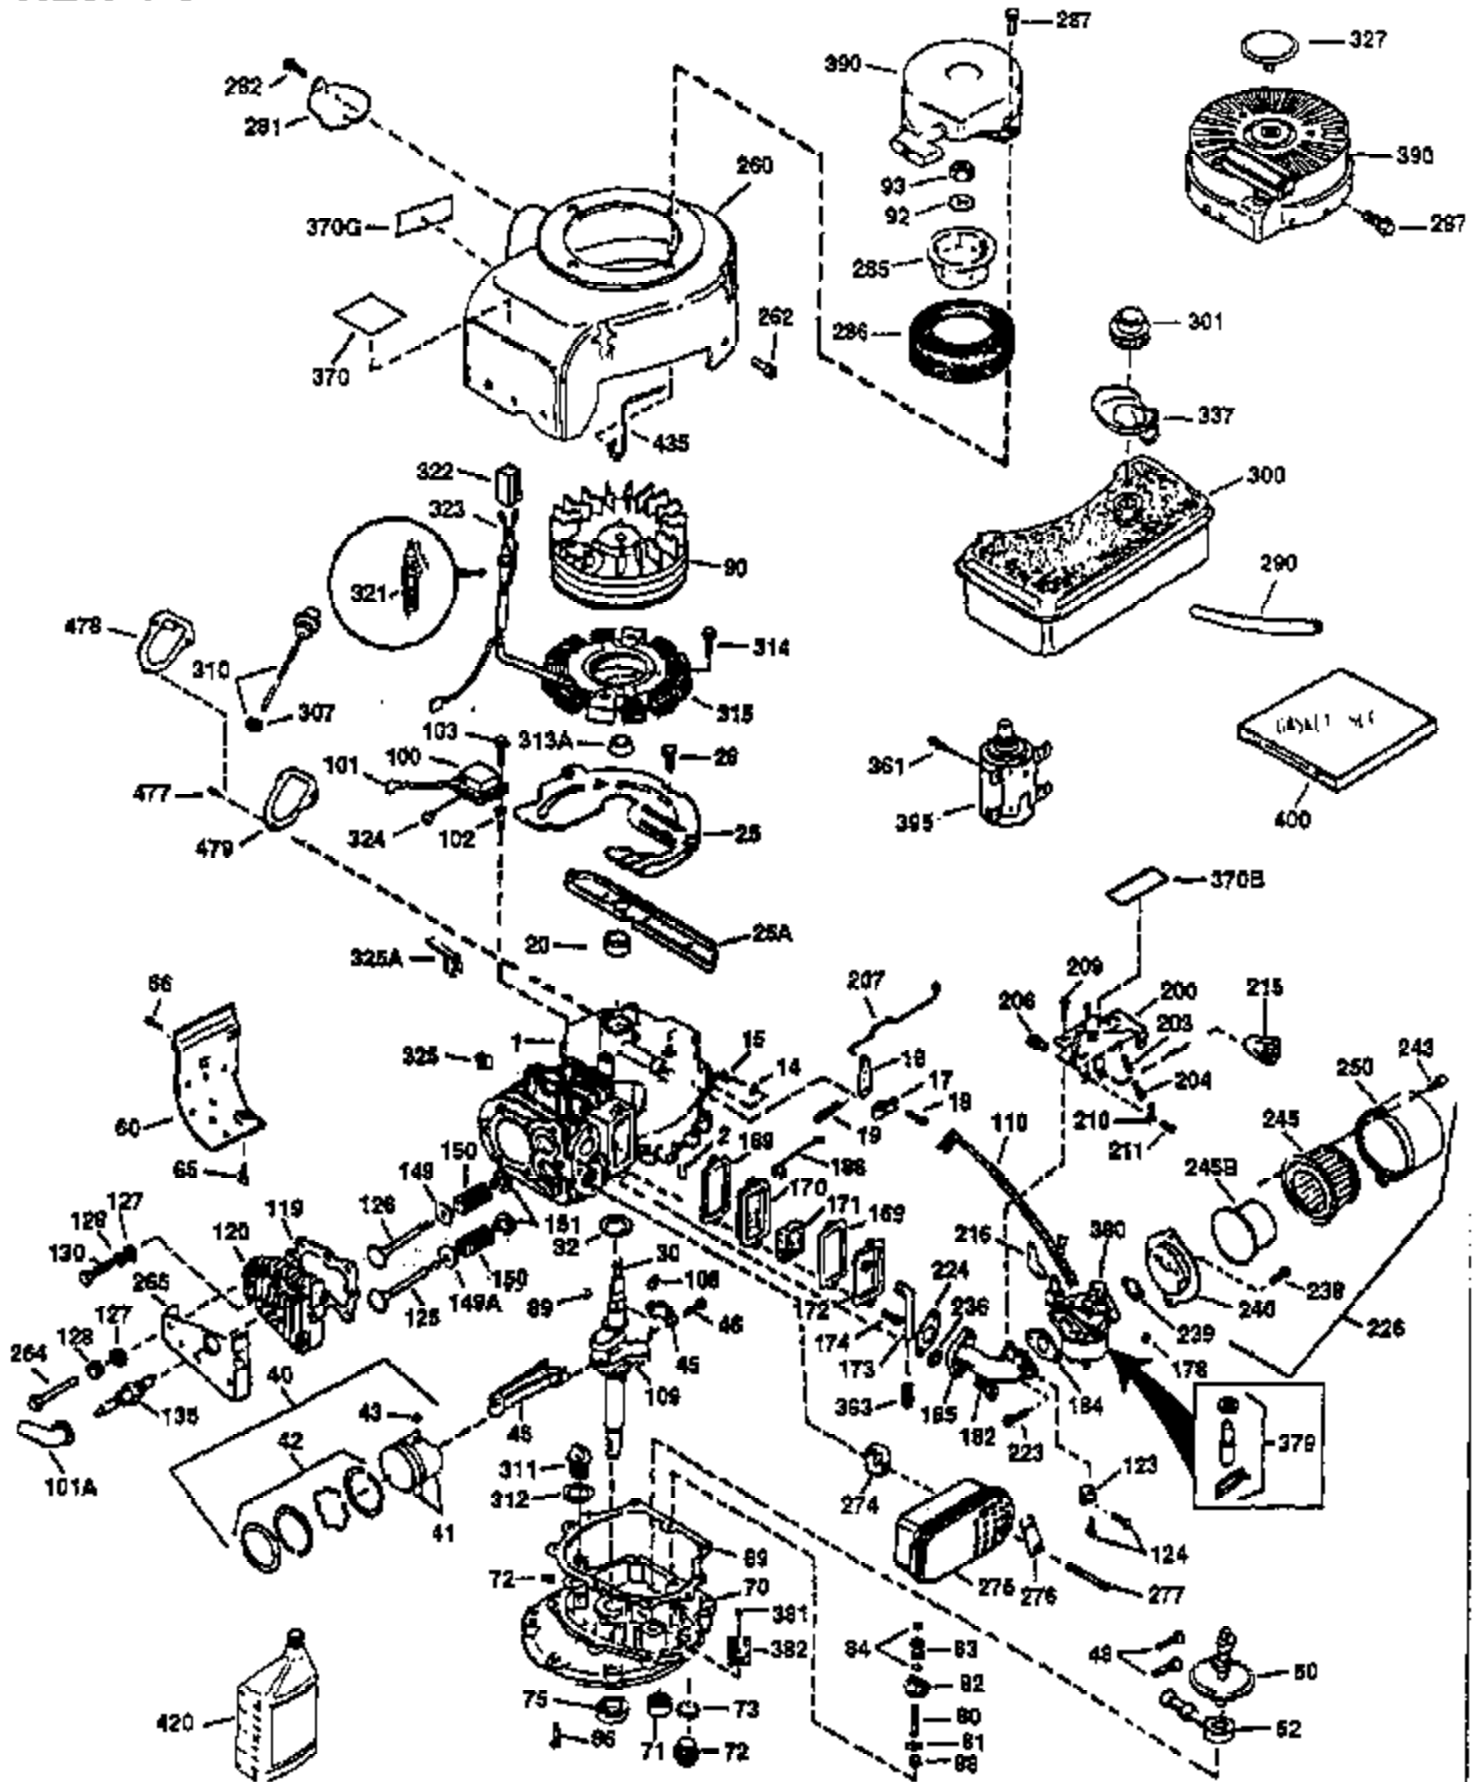

ILLUSTRATION SHOWS TYPICAL PARTS ONLY. ORDER BY PART NUMBER. PARTS NOT LISTED ARE SUPPLIED BY OEM.

VIEW 1 OF 2