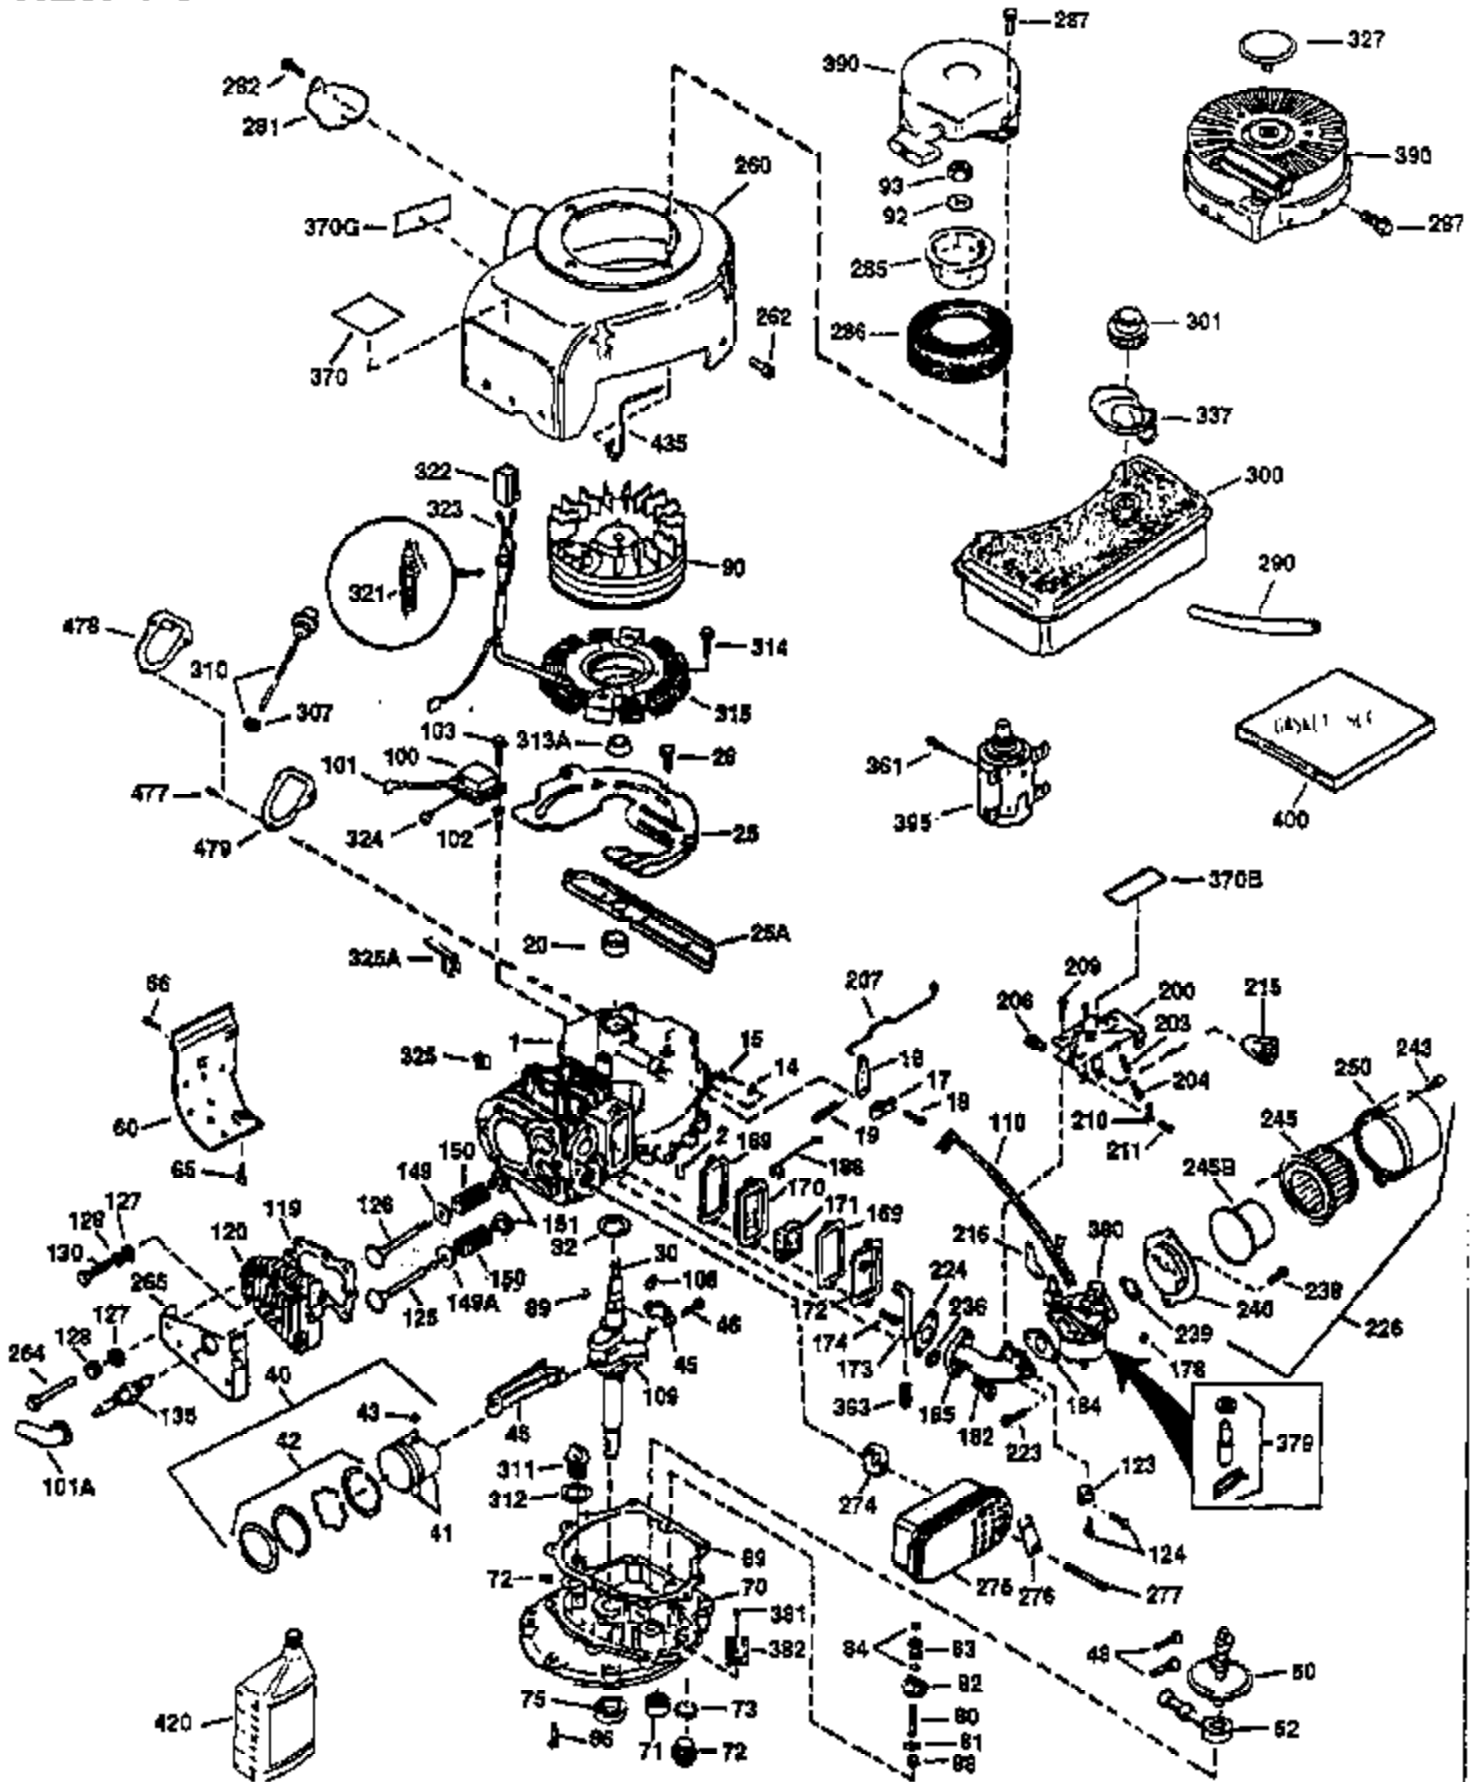

## Engine Parts List #1

Ref #	Part Number	Qty	Description
	1 34913A	1	Cylinder (Incl. 2 & 20)
	2 27652	2	Dowel Pin
	14 28277	1	Washer
	15 30669	1	Governor Rod (Incl. 14)
	16 31357	1	Governor Lever
	17 31335	1	Governor Lever Clamp
	18 650548	1	Screw, 8-32 x 5/16"
	19 31361	1	Extension Spring
	20 32630	1	Oil Seal
	25 35256A	1	Blower Housing Baffle
	26 650561	2	Screw, 1/4-20 x 5/8"
	30 34879	1	Crankshaft
	40 34531	1	Piston, Pin & Ring Set (Std.)
	40 34532	1	Piston, Pin & Ring Set (.010" OS)
	40 34533	1	Piston, Pin & Ring Set (.020" OS)
	41 33312B	1	Piston & Pin Ass'y. (Std.) (Incl. 43)
	41 33313B	1	Piston & Pin Ass'y. (.010" OS) (Incl. 43)
	41 33314B	1	Piston & Pin Ass'y. (.020" OS) (Incl. 43)
	42 34854	1	Ring Set (Std.)
	42 34855	1	Ring Set (.010" OS)
	42 34856	1	Ring Set (.020" OS)
	43 27888	2	Piston Pin Retaining Ring
	45 31380C	1	Connecting Rod Ass'y. (Incl. 46)
	46 650662C	2	Connecting Rod Bolt
	48 34034	2	Valve Lifter
	50 32114	1	Camshaft
	52 31356	1	Oil Pump Ass'y.
	60 30622A	1	Blower Housing Extension
	64 30063	1	Screw, Torx T-30, 1/4-20 x 1/2"
	65 650128	1	Screw, 10-24 x 1/2"
	69 30684	1	* Mounting Flange Gasket
	70 31471D	1	Mounting Flange (Incl. 72,75,80 & 81)
	72 27642	1	Oil Drain Plug
	72A 28582	2	Oil Drain Plug
	75 27897	1	Oil Seal
	80 30668	1	Governor Shaft
	81 30590A	1	Washer
	82 30591	1	Governor Gear Ass'y. (Incl. 81)
	83 30588A	1	Governor Spool
	84 29193	2	Retaining Ring
	86 650488	7	Screw, 1/4-20 x 1-1/4"
	88 31707A	1	Spacer (Incl. 81)
	89 32589	1	Flywheel Key
	92 650815	1	Belleville Washer
	93 8116	1	Flywheel Nut
	103 650489	2	Screw, 1/4-20 x 5/8"
	110 34235	1	Ground Wire
	119 28938C	1	* Cylinder Head Gasket
	120 30938A	1	Cylinder Head
	125 27878A	1	Exhaust Valve (Std.) (Incl. 151)
	125 27880A	1	Exhaust Valve (1/32" OS) (Incl. 151)
	126 32783	1	Intake Valve (Std.) (Incl. 151)
	126 32784	1	Intake Valve (1/32" OS) (Incl. 151)
	127 650691	8	Washer
	128 650690	8	Belleville Washer
	130 650697A	8	Screw, 5/16-18 x 2-1/2"
	135 33636	1	Resistor Spark Plug (RJ17LM)
	149 27882	2	Valve Spring Cap