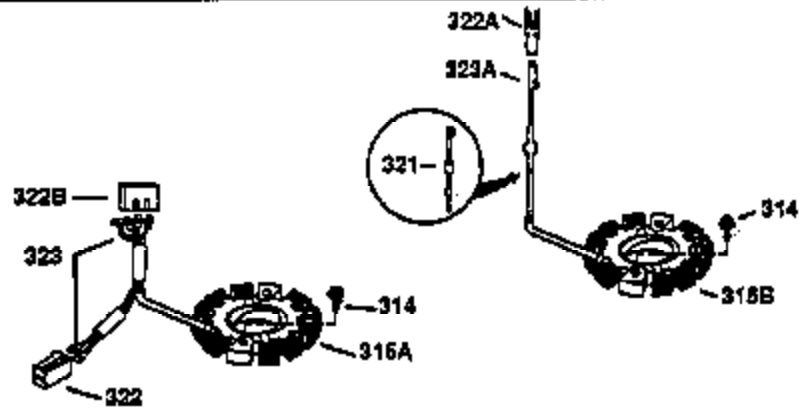

ILLUSTRATION SHOWS TYPICAL PARTS ONLY. ORDER BY PART NUMBER. PARTS NOT LISTED ARE SUPPLIED BY OEM.

VIEW 2 OF 2