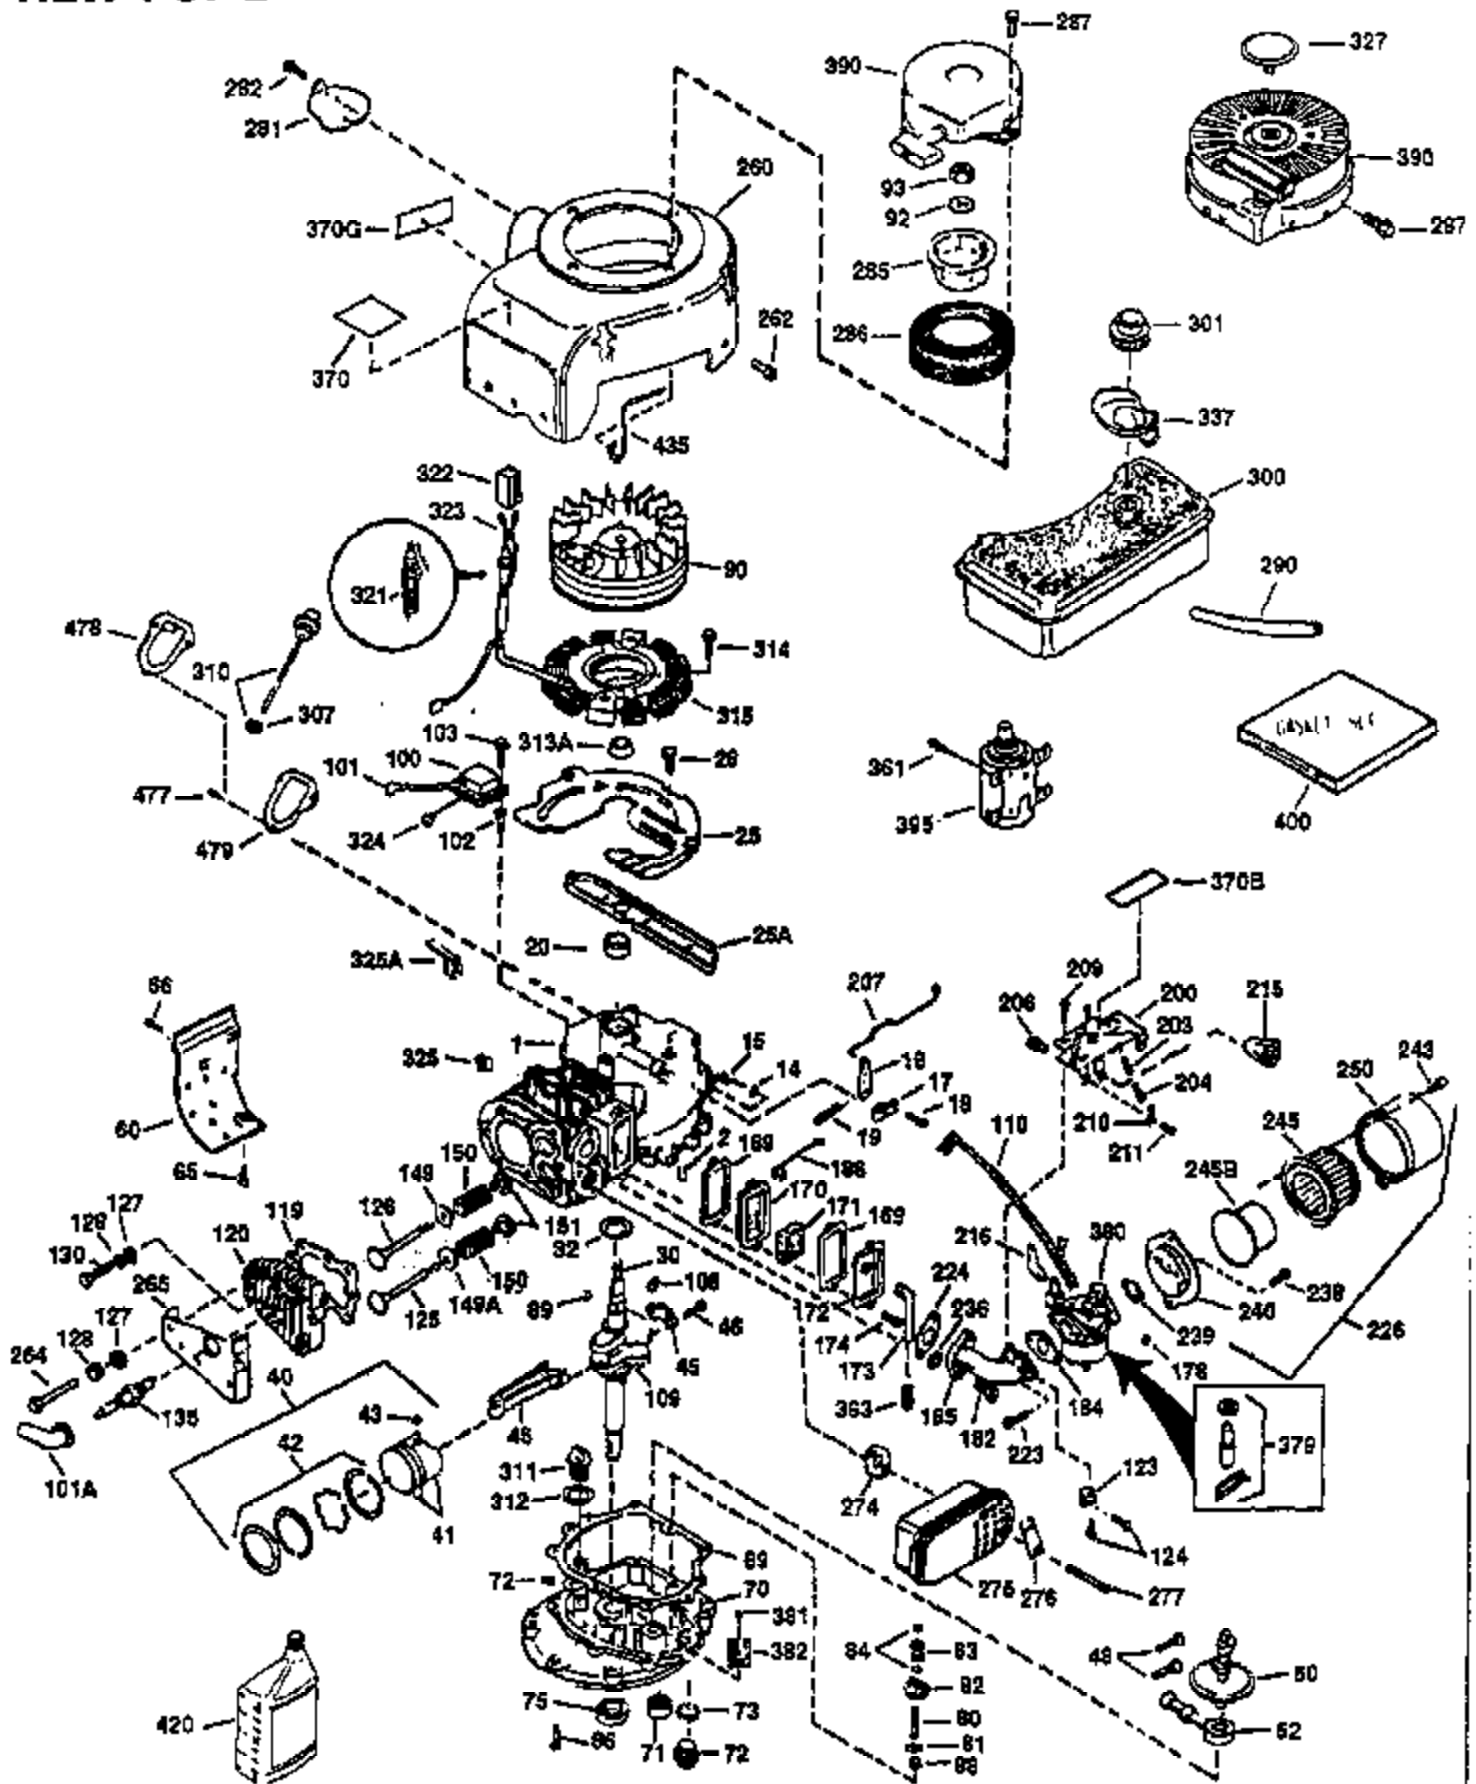

ILLUSTRATION SHOWS TYPICAL PARTS ONLY. ORDER BY PART NUMBER. PARTS NOT LISTED ARE SUPPLIED BY OEM.

VIEW 1 OF 2

Engine Parts List #1

Ref #	Part Number	Qty	Description
1	34913A	1	Cylinder (Incl. 2 & 20)
2	27652	2	Dowel Pin
14	28277	1	Washer
15	30669	1	Governor Rod (Incl. 14)
16	31357	1	Governor Lever
17	31335	1	Governor Lever Clamp
18	650548	1	Screw, 8-32 x 5/16"
19	31361	1	Extension Spring
20	32630	1	Oil Seal
25	35256A	1	Blower Housing Baffle
26	650561	2	Screw, 1/4-20 x 5/8"
30	35209	1	Crankshaft
40	34531	1	Piston, Pin & Ring Set (Std.)
40	34532	1	Piston, Pin & Ring Set (.010" OS)
40	34533	1	Piston, Pin & Ring Set (.020" OS)
41	33312B	1	Piston & Pin Ass'y. (Std.) (Incl. 43)
41	33313B	1	Piston & Pin Ass'y. (.010" OS) (Incl. 43)
41	33314B	1	Piston & Pin Ass'y. (.020" OS) (Incl. 43)
42	34854	1	Ring Set (Std.)
42	34855	1	Ring Set (.010" OS)
42	34856	1	Ring Set (.020" OS)
43	27888	2	Piston Pin Retaining Ring
45	31380C	1	Connecting Rod Ass'y. (Incl. 46)
46	650662C	2	Connecting Rod Bolt
48	34034	2	Valve Lifter
50	32114	1	Camshaft
52	31356	1	Oil Pump Ass'y.
60	30622A	1	Blower Housing Extension
64	30063	1	Screw, Torx T-30, 1/4-20 x 1/2"
65	650128	1	Screw, 10-24 x 1/2"
69	30684	1	* Mounting Flange Gasket
70	35579	1	Mounting Flange (Incl. 72,75,80 & 81)
72	27642	1	Oil Drain Plug
75	27897	1	Oil Seal
80	30668	1	Governor Shaft
81	30590A	1	Washer
82	30591	1	Governor Gear Ass'y. (Incl. 81)
83	30588A	1	Governor Spool
84	29193	2	Retaining Ring
86	650488	7	Screw, 1/4-20 x 1-1/4"
88	31707A	1	Spacer (Incl. 81)
89	32589	1	Flywheel Key
90	611087	1	Flywheel
92	650815	1	Belleville Washer
93	8116	1	Flywheel Nut
100	34443A	1	Solid State Ignition
101	610118	1	Spark Plug Cover
102	650872	2	Solid State Mounting Stud
103	650814	2	Screw, Torx T-15, 10-24 x 1"
110	35195A	1	Ground Wire
119	28938C	1	* Cylinder Head Gasket
120	30938A	1	Cylinder Head
125	27878A	1	Exhaust Valve (Std.) (Incl. 151)
125	27880A	1	Exhaust Valve (1/32" OS) (Incl. 151)
126	32783	1	Intake Valve (Std.) (Incl. 151)
126	32784	1	Intake Valve (1/32" OS) (Incl. 151)
127	650691	8	Washer
128	650690	8	Belleville Washer