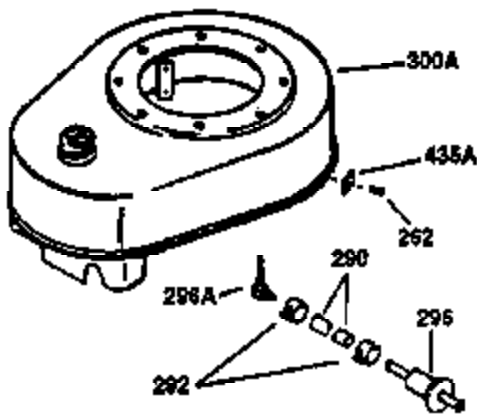

ILLUSTRATION SHOWS TYPICAL PARTS ONLY. ORDER BY PART NUMBER. PARTS NOT LISTED ARE SUPPLIED BY OEM.

VIEW 2 OF 2

OPTIONAL 110 - 120 VOLT
STARTER MOTOR KIT

STD. POINT

Engine Parts List #2

Ref #	Part Number	Qty	Description
64	30063	1	Screw, Torx T-30, 1/4-20 x 1/2"
103	650814	2	Screw, Torx T-15, 10-24 x 1"
238	28820	2	Screw, 10-32 x 1/2"
240	31691	1	Air Cleaner Body
245	30727	1	Air Cleaner Filter
250	31715	1	Air Cleaner Cover
261	29747B	2	Screw, Torx T-40, 5/16-24 x 21/32"
274	35865	1	* Exhaust Gasket
275	30901	1	Muffler
277	650696	2	Screw, 5/16-18 x 2-3/4"
290	29774	1	Fuel Line (2.00")
307	29673	1	* Oil Fill Plug Gasket
313A	35189	1	Spacer
314	650873	2	Screw, 1/4-20 x 3/4"
321	611161	1	Diode
322	610921	1	Connector Body
323	610922	1	Terminal
370A	36261	1	Lubrication Decal
380	632233	1	Carburetor (Incl. 184)