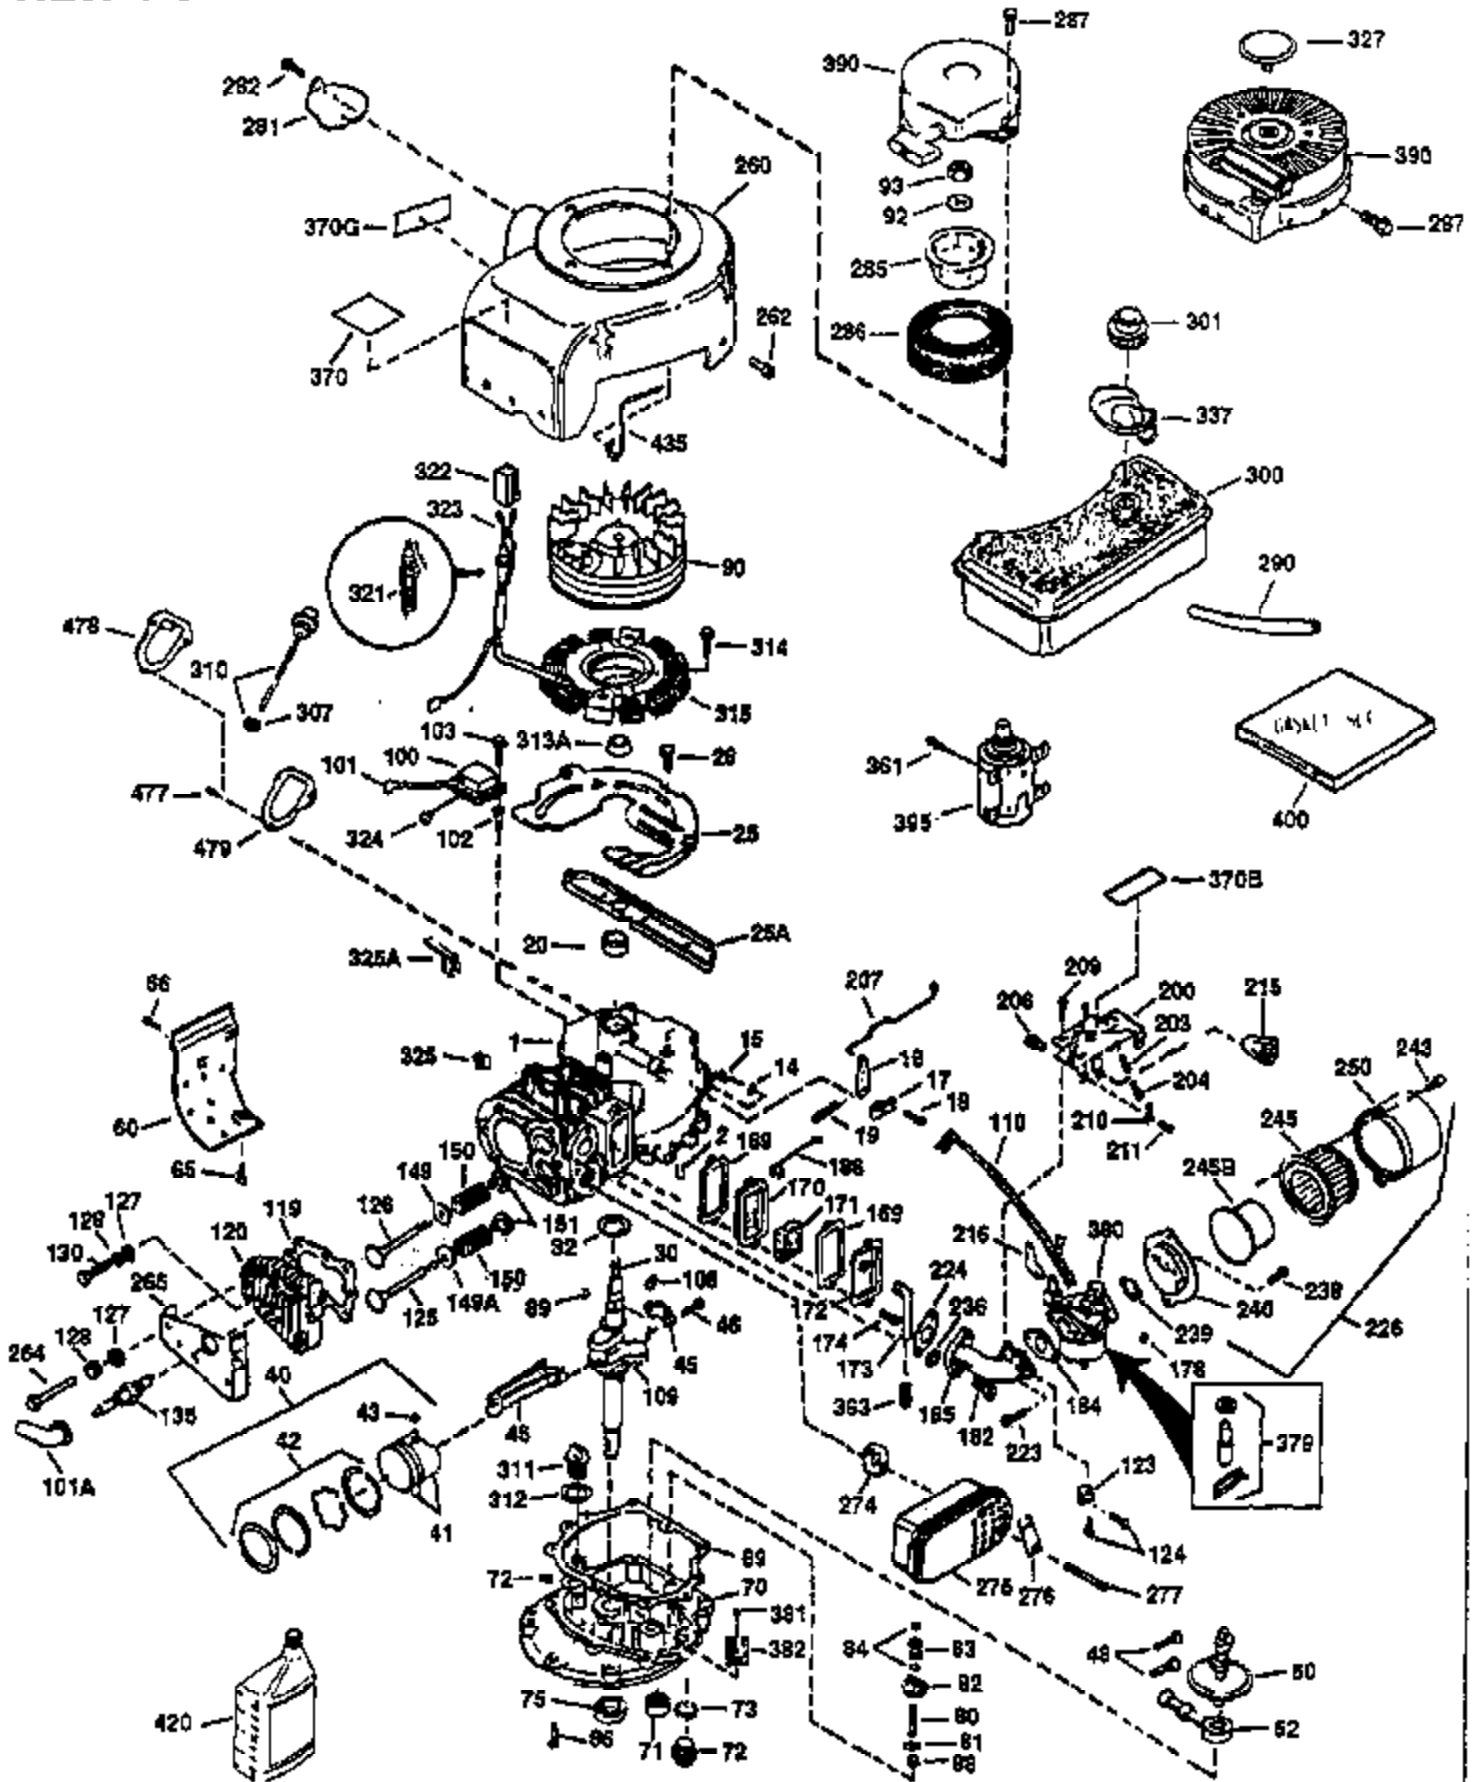

ILLUSTRATION SHOWS TYPICAL PARTS ONLY. ORDER BY PART NUMBER. PARTS NOT LISTED ARE SUPPLIED BY OEM.

VIEW 1 OF 2

Engine Parts List #1

Ref #	Part Number	Qty	Description
1	34913A	1	Cylinder (Incl. 2 & 20)
2	27652	2	Dowel Pin
14	28277	1	Washer
15	30669	1	Governor Rod (Incl. 14)
16	31357	1	Governor Lever
17	31335	1	Governor Lever Clamp
18	650548	1	Screw, 8-32 x 5/16"
19	31361	1	Extension Spring
20	32630	1	Oil Seal
25	35256A	1	Blower Housing Baffle
26	650561	2	Screw, 1/4-20 x 5/8"
30	35209	1	Crankshaft
40	34531	1	Piston, Pin & Ring Set (Std.)
40	34532	1	Piston, Pin & Ring Set (.010" OS)
40	34533	1	Piston, Pin & Ring Set (.020" OS)
41	33312B	1	Piston & Pin Ass'y. (Std.) (Incl. 43)
41	33313B	1	Piston & Pin Ass'y. (.010" OS) (Incl. 43)
41	33314B	1	Piston & Pin Ass'y. (.020" OS) (Incl. 43)
42	34854	1	Ring Set (Std.)
42	34855	1	Ring Set (.010" OS)
42	34856	1	Ring Set (.020" OS)
43	27888	2	Piston Pin Retaining Ring
45	31380C	1	Connecting Rod Ass'y. (Incl. 46)
46	650662C	2	Connecting Rod Bolt
48	34034	2	Valve Lifter
50	32114	1	Camshaft
52	31356	1	Oil Pump Ass'y.
60	30622A	1	Blower Housing Extension
64	30063	1	Screw, Torx T-30, 1/4-20 x 1/2"
65	650128	1	Screw, 10-24 x 1/2"
69	30684	1	* Mounting Flange Gasket
70	31471D	1	Mounting Flange (Incl. 72,75,80 & 81)
72	27642	1	Oil Drain Plug
75	27897	1	Oil Seal
80	30668	1	Governor Shaft
81	30590A	2	Washer
82	30591	1	Governor Gear Ass'y. (Incl. 81)
83	30588A	1	Governor Spool
84	29193	2	Retaining Ring
86	650488	7	Screw, 1/4-20 x 1-1/4"
88	31707A	1	Spacer (Incl. 81)
89	32589	1	Flywheel Key
90	611087	1	Flywheel
92	650815	1	Belleville Washer
93	8116	1	Flywheel Nut
100	34443A	1	Solid State Ignition
101	610118	1	Spark Plug Cover
102	650872	2	Solid State Mounting Stud
103	650814	2	Screw, Torx T-15, 10-24 x 1"
110	36230	1	Ground Wire
119	36445	1	* Cylinder Head Gasket
120	36446	1	Cylinder Head
125	27878A	1	Exhaust Valve (Std.) (Incl. 151)
125	27880A	1	Exhaust Valve (1/32" OS) (Incl. 151)
126	32783	1	Intake Valve (Std.) (Incl. 151)
126	32784	1	Intake Valve (1/32" OS) (Incl. 151)
127	650691	5	Washer
128	650690	5	Belleville Washer