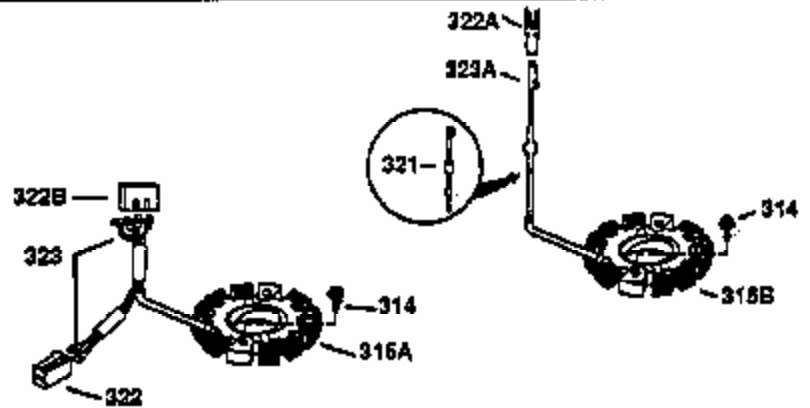

ILLUSTRATION SHOWS TYPICAL PARTS ONLY. ORDER BY PART NUMBER. PARTS NOT LISTED ARE SUPPLIED BY OEM.

VIEW 2 OF 2

OPTIONAL 110 - 120 VOLT
STARTER MOTOR KIT

STD. POINT

Engine Parts List #2

Ref #	Part Number	Qty	Description
64	30063	1	Screw, Torx T-30, 1/4-20 x 1/2"
103	650814	2	Screw, Torx T-15, 10-24 x 1"
238	28820	2	Screw, 10-32 x 1/2"
240	31691	1	Air Cleaner Body
245	30727	1	Air Cleaner Filter
250	31715	1	Air Cleaner Cover
261	29747B	2	Screw, Torx T-40, 5/16-24 x 21/32"
274	35865	1	* Exhaust Gasket
275	30901	1	Muffler
277	650696	2	Screw, 5/16-18 x 2-3/4"
290	29774	1	Fuel Line (2.00")
307	29673	1	* Oil Fill Plug Gasket
313A	35189	1	Spacer
314	650873	2	Screw, 1/4-20 x 3/4"
321	611161	1	Diode
322	610921	1	Connector Body
323	610922	1	Terminal
370A	36261	1	Lubrication Decal
380	632233	1	Carburetor (Incl. 184)