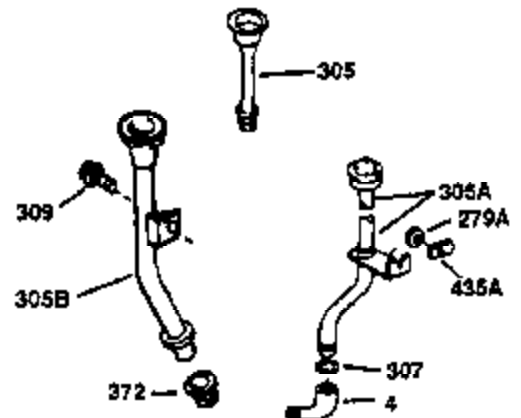

ILLUSTRATION SHOWS TYPICAL PARTS ONLY. ORDER BY PART NUMBER. PARTS NOT LISTED ARE SUPPLIED BY OEM.

VIEW 2 OF 2

OPTIONAL 110 - 120 VOLT
STARTER MOTOR KIT

STD. POINT

Engine Parts List #2

Ref #	Part Number	Qty	Description
64	30063	1	Screw, Torx T-30, 1/4-20 x 1/2"
103	650814	2	Screw, Torx T-15, 10-24 x 1"
238	28820	2	Screw, 10-32 x 1/2"
240	31691	1	Air Cleaner Body
245	30727	1	Air Cleaner Filter
250	31715	1	Air Cleaner Cover
261	29747B	2	Screw, Torx T-40, 5/16-24 x 21/32"
274	35865	1	* Exhaust Gasket
275	30901	1	Muffler
277	650696	2	Screw, 5/16-18 x 2-3/4"
290	29774	1	Fuel Line (2.00")
307	29673	1	* Oil Fill Plug Gasket
313A	35189	1	Spacer
314	650873	2	Screw, 1/4-20 x 3/4"
321	611161	1	Diode
322	610921	1	Connector Body
323	610922	1	Terminal
370A	36261	1	Lubrication Decal
380	632233	1	Carburetor (Incl. 184)