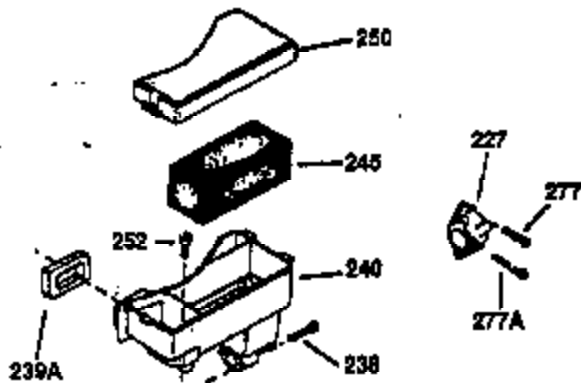

ILLUSTRATION SHOWS TYPICAL PARTS ONLY. ORDER BY PART NUMBER. PARTS NOT LISTED ARE SUPPLIED BY OEM.

VIEW 2 OF 2

OPTIONAL 110 - 120 VOLT
STARTER MOTOR KIT

STD. POINT

Engine Parts List #2

Ref #	Part Number	Qty	Description
64	30063	1	Screw, Torx T-30, 1/4-20 x 1/2"
103	650814	2	Screw, Torx T-15, 10-24 x 1"
238	28820	2	Screw, 10-32 x 1/2"
240	31691	1	Air Cleaner Body
245	30727	1	Air Cleaner Filter
250	31715	1	Air Cleaner Cover
261	29747B	2	Screw, Torx T-40, 5/16-24 x 21/32"
274	35865	1	* Exhaust Gasket
275	30901	1	Muffler
277	650696	2	Screw, 5/16-18 x 2-3/4"
290	29774	1	Fuel Line (2.00")
307	29673	1	* Oil Fill Plug Gasket
313A	35189	1	Spacer
314	650873	2	Screw, 1/4-20 x 3/4"
321	611161	1	Diode
322	610921	1	Connector Body
323	610922	1	Terminal
370A	36261	1	Lubrication Decal
380	632233	1	Carburetor (Incl. 184)