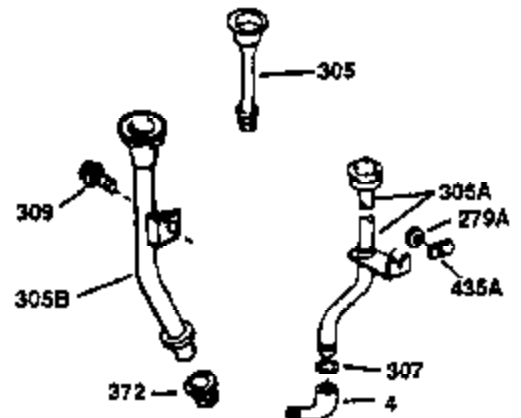

ILLUSTRATION SHOWS TYPICAL PARTS ONLY. ORDER BY PART NUMBER. PARTS NOT LISTED ARE SUPPLIED BY OEM.

**VIEW 2 OF 2**

OPTIONAL 110 - 120 VOLT  
STARTER MOTOR KIT

STD. POINT

Ref #	Part Number	Qty	Description
64	30063	1	Screw, Torx T-30, 1/4-20 x 1/2"
103	650814	2	Screw, Torx T-15, 10-24 x 1"
238	28820	2	Screw, 10-32 x 1/2"
240	31691	1	Air Cleaner Body
245	30727	1	Air Cleaner Filter
250	31715	1	Air Cleaner Cover
261	29747B	2	Screw, Torx T-40, 5/16-24 x 21/32"
274	35865	1	* Exhaust Gasket
275	30901	1	Muffler
277	650696	2	Screw, 5/16-18 x 2-3/4"
290	29774	1	Fuel Line (2.00")
307	29673	1	* Oil Fill Plug Gasket
313A	35189	1	Spacer
314	650873	2	Screw, 1/4-20 x 3/4"
321	611161	1	Diode
322	610921	1	Connector Body
323	610922	1	Terminal
370A	34346	1	Lubrication Decal
380	632233	1	Carburetor (Incl. 184)