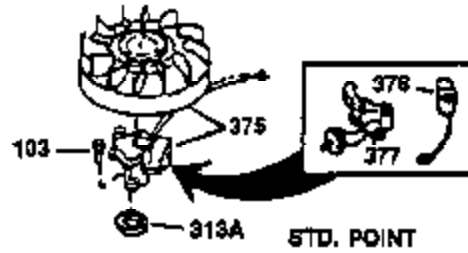

ILLUSTRATION SHOWS TYPICAL PARTS ONLY. ORDER BY PART NUMBER. PARTS NOT LISTED ARE SUPPLIED BY OEM.

VIEW 2 OF 2