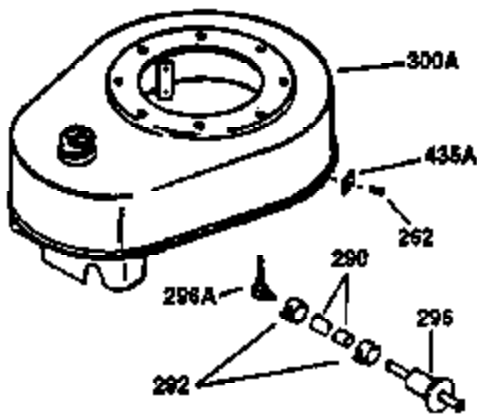

ILLUSTRATION SHOWS TYPICAL PARTS ONLY. ORDER BY PART NUMBER. PARTS NOT LISTED ARE SUPPLIED BY OEM.

**VIEW 2 OF 2**

OPTIONAL 110 - 120 VOLT  
STARTER MOTOR KIT

STD. POINT

Ref #	Part Number	Qty	Description
64	30063	1	Screw, Torx T-30, 1/4-20 x 1/2"
103	650814	2	Screw, Torx T-15, 10-24 x 1"
238	28820	2	Screw, 10-32 x 1/2"
240	31691	1	Air Cleaner Body
245	30727	1	Air Cleaner Filter
250	31715	1	Air Cleaner Cover
261	29747B	2	Screw, Torx T-40, 5/16-24 x 21/32"
274	35865	1	* Exhaust Gasket
275	30901	1	Muffler
277	650696	2	Screw, 5/16-18 x 2-3/4"
290	29774	1	Fuel Line (2.00")
307	29673	1	* Oil Fill Plug Gasket
313A	35189	1	Spacer
314	650873	2	Screw, 1/4-20 x 3/4"
321	611161	1	Diode
322	610921	1	Connector Body
323	610922	1	Terminal
370A	34346	1	Lubrication Decal
380	632233	1	Carburetor (Incl. 184)