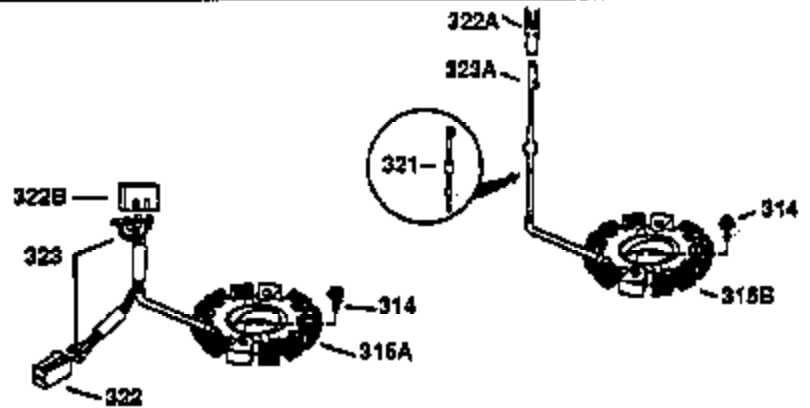

ILLUSTRATION SHOWS TYPICAL PARTS ONLY. ORDER BY PART NUMBER. PARTS NOT LISTED ARE SUPPLIED BY OEM.

**VIEW 2 OF 2**

OPTIONAL 110 - 120 VOLT  
STARTER MOTOR KIT

STD. POINT

Ref #	Part Number	Qty	Description
64	30063	1	Screw, Torx T-30, 1/4-20 x 1/2"
103	650814	2	Screw, Torx T-15, 10-24 x 1"
238	28820	2	Screw, 10-32 x 1/2"
240	31691	1	Air Cleaner Body
245	30727	1	Air Cleaner Filter
250	31715	1	Air Cleaner Cover
261	29747B	2	Screw, Torx T-40, 5/16-24 x 21/32"
274	35865	1	* Exhaust Gasket
275	30901	1	Muffler
277	650696	2	Screw, 5/16-18 x 2-3/4"
290	29774	1	Fuel Line (2.00")
307	29673	1	* Oil Fill Plug Gasket
313A	35189	1	Spacer
314	650873	2	Screw, 1/4-20 x 3/4"
321	611161	1	Diode
322	610921	1	Connector Body
323	610922	1	Terminal
370A	34346	1	Lubrication Decal
380	632233	1	Carburetor (Incl. 184)