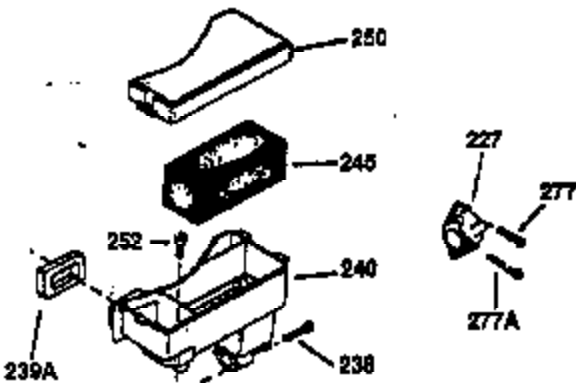

ILLUSTRATION SHOWS TYPICAL PARTS ONLY. ORDER BY PART NUMBER. PARTS NOT LISTED ARE SUPPLIED BY OEM.

**VIEW 2 OF 2**

OPTIONAL 110 - 120 VOLT  
STARTER MOTOR KIT

STD. POINT

Ref #	Part Number	Qty	Description
64	30063	1	Screw, Torx T-30, 1/4-20 x 1/2"
103	650814	2	Screw, Torx T-15, 10-24 x 1"
238	28820	2	Screw, 10-32 x 1/2"
240	31691	1	Air Cleaner Body
245	30727	1	Air Cleaner Filter
250	31715	1	Air Cleaner Cover
261	29747B	2	Screw, Torx T-40, 5/16-24 x 21/32"
274	35865	1	* Exhaust Gasket
275	30901	1	Muffler
277	650696	2	Screw, 5/16-18 x 2-3/4"
290	29774	1	Fuel Line (2.00")
307	29673	1	* Oil Fill Plug Gasket
313A	35189	1	Spacer
314	650873	2	Screw, 1/4-20 x 3/4"
321	611161	1	Diode
322	610921	1	Connector Body
323	610922	1	Terminal
370A	34346	1	Lubrication Decal
380	632233	1	Carburetor (Incl. 184)