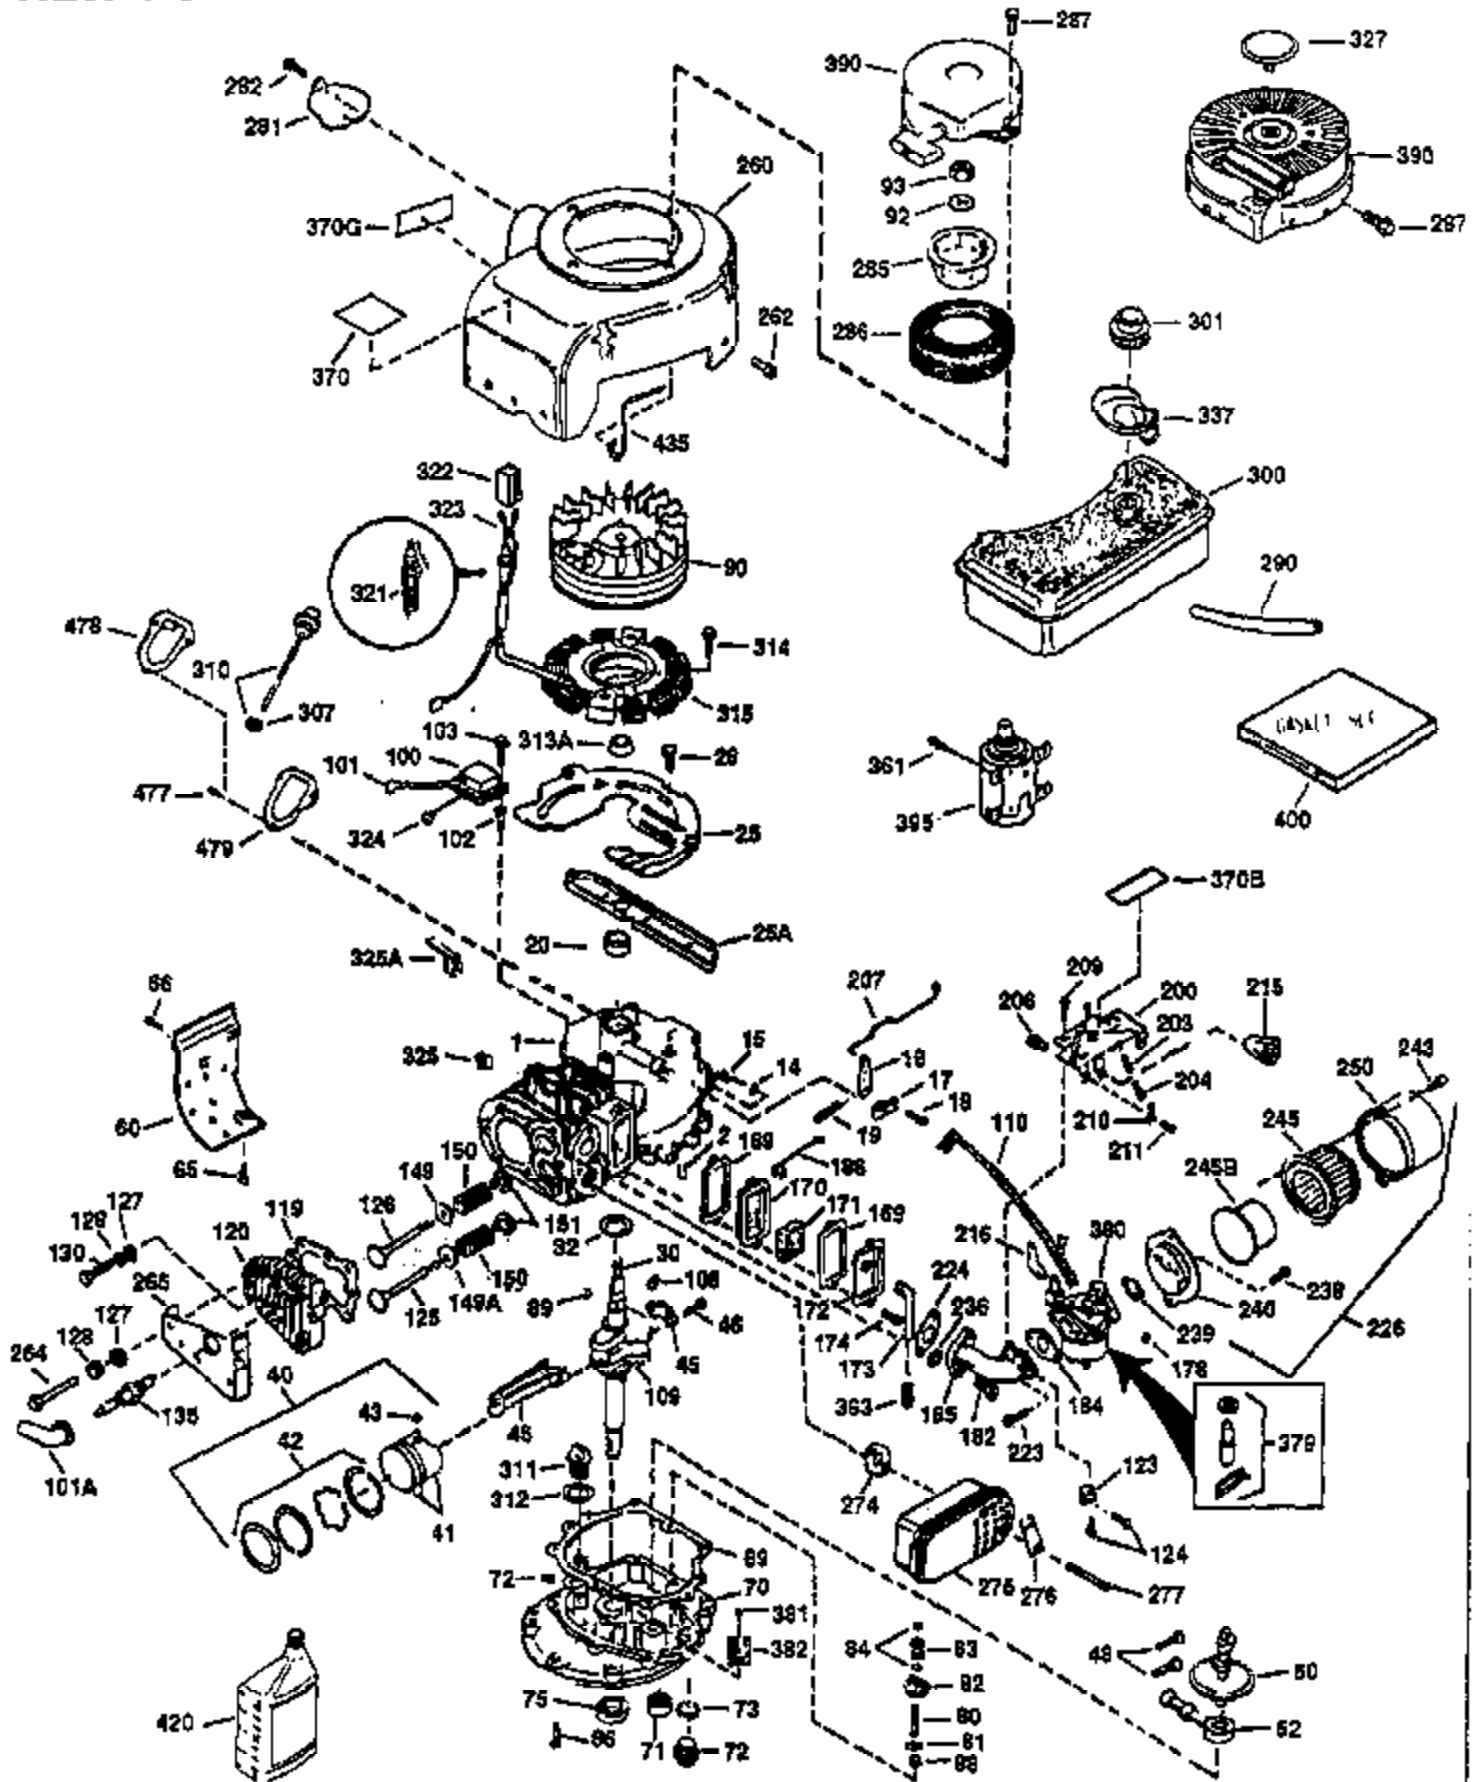

## Engine Parts List #1

Ref #	Part Number	Qty	Description
1	34913A	1	Cylinder (Incl. 2 & 20)
2	27652	2	Dowel Pin
14	28277	1	Washer
15	30669	1	Governor Rod (Incl. 14)
16	31357	1	Governor Lever
17	31335	1	Governor Lever Clamp
18	650548	1	Screw, 8-32 x 5/16"
19	31361	1	Extension Spring
20	32630	1	Oil Seal
25	35256A	1	Blower Housing Baffle
26	650561	2	Screw, 1/4-20 x 5/8"
30	35209	1	Crankshaft
40	34531	1	Piston, Pin & Ring Set (Std.)
40	34532	1	Piston, Pin & Ring Set (.010" OS)
40	34533	1	Piston, Pin & Ring Set (.020" OS)
41	33312B	1	Piston & Pin Ass'y. (Std.) (Incl. 43)
41	33313B	1	Piston & Pin Ass'y. (.010" OS) (Incl. 43)
41	33314B	1	Piston & Pin Ass'y. (.020" OS) (Incl. 43)
42	34854	1	Ring Set (Std.)
42	34855	1	Ring Set (.010" OS)
42	34856	1	Ring Set (.020" OS)
43	27888	2	Piston Pin Retaining Ring
45	31380C	1	Connecting Rod Ass'y. (Incl. 46)
46	650662C	2	Connecting Rod Bolt
48	34034	2	Valve Lifter
50	32114	1	Camshaft
52	31356	1	Oil Pump Ass'y.
60	30622A	1	Blower Housing Extension
64	30063	1	Screw, Torx T-30, 1/4-20 x 1/2"
65	650128	1	Screw, 10-24 x 1/2"
69	30684	1	* Mounting Flange Gasket
70	31471D	1	Mounting Flange (Incl. 72,75,80 & 81)
72	27642	1	Oil Drain Plug
75	27897	1	Oil Seal
80	30668	1	Governor Shaft
81	30590A	2	Washer
82	30591	1	Governor Gear Ass'y. (Incl. 81)
83	30588A	1	Governor Spool
84	29193	2	Retaining Ring
86	650488	7	Screw, 1/4-20 x 1-1/4"
88	31707A	1	Spacer (Incl. 81)
89	32589	1	Flywheel Key
90	611087	1	Flywheel (W/Ring Gear)
92	650815	1	Belleville Washer
93	8116	1	Flywheel Nut
100	34443A	1	Solid State Ignition
101	610118	1	Spark Plug Cover
102	650872	2	Solid State Mounting Stud
103	650814	2	Screw, Torx T-15, 10-24 x 1"
110	36230	1	Ground Wire
119	28938C	1	* Cylinder Head Gasket
120	30938A	1	Cylinder Head
125	27878A	1	Exhaust Valve (Std.) (Incl. 151)
125	27880A	1	Exhaust Valve (1/32" OS) (Incl. 151)
126	32783	1	Intake Valve (Std.) (Incl. 151)
126	32784	1	Intake Valve (1/32" OS) (Incl. 151)
127	650691	8	Washer
128	650690	8	Belleville Washer