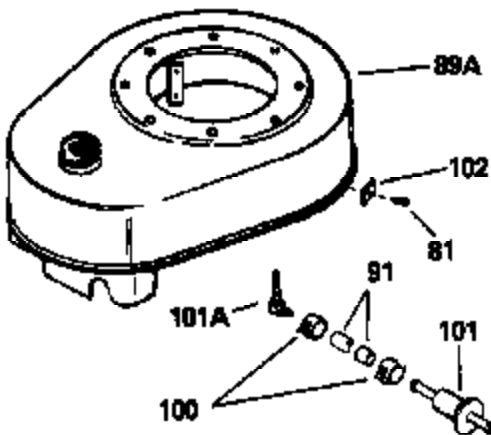

Ref #	Part Number	Qty	Description
134	29443		Clip, Fuel line
135	611084		Flywheel
136	34443A		Solid State Assy.
137	650872		Stud, Solid State mounting
154A	550223		Decal, Name
154	34346		Decal, Instruction
157	631021		Inlet Needle, Seat & Clip Assy.
158	632253		Carburetor (Incl. 62) (Refer to Division 5, Section A, page 184 for breakdown)
160	590420		Rewind Starter (Refer to Division 5, Section C, page 25 for breakdown)
164	33234A		* Gasket Set (Incl. items marked *)

ILLUSTRATION SHOWS TYPICAL PARTS ONLY. ORDER BY PART NUMBER. PARTS NOT LISTED ARE SUPPLIED BY OEM.

OPTIONAL 110 - 120 VOLT
STARTER MOTOR KIT

VIEW 2 of 2

STD. POINT

Ref #	Part Number	Qty	Description
54A	26073		Washer, Flat (Use as required)
54A	650690		Washer, Belleville (Use as required)
81	29747B		Screw, 5/16-24 x 21/32"
82	27930		* Gasket, Exhaust
83C	391026		Muffler (Incl. 115, 116 & 117) (This spark arrestor muffler can be used on any model)
85	30196		Screw, 5/16-18 x 3/4" (Use as required)
85	650696		Screw, 5/16-18 x 2-3/4" (Use as required)
85	650697A		Screw, 5/16-18 x 2-1/2" (Use as required)
91	29774		Fuel Line (8-1/4") (Use as required)
91	30962		Fuel Line (32") (Use as required)
100	26460		Clamp, Fuel line (Use as required)
115	33323		Screen, Muffler (Use as required)
116	33700		Cover & tube, Muffler (Use as required)
117	650578		Screw, 8-18 x 3/8" (Use as required)
133A	31288		Muffler Adapter Kit (Incl. 82 & 85) (As req.)
133	730130		Muffler Adap. Kit (Incl. 82 & 85) (As req.)
162	33329D		Starter Motor Kit (110-120 volt) (Refer to service number stamped on end cap of motor, or on decal, for identification. For breakdown see Division 5, Section D, Page 16.)
163	611042		Flywheel (Ring gear flywheel required on engines using 110-120 volt starter motor kits listed above) (Use on Std. point ignitions)
163	611085		Flywheel (Ring gear flywheel required on engines using 110-120 volt starter motor kits listed above) (Use on solid state ignitions)