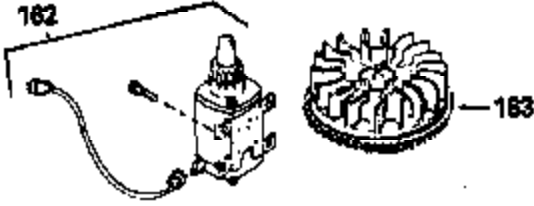

ILLUSTRATION SHOWS TYPICAL PARTS ONLY. ORDER BY PART NUMBER. PARTS NOT LISTED ARE SUPPLIED BY OEM.

OPTIONAL 110 - 120 VOLT
STARTER MOTOR KIT