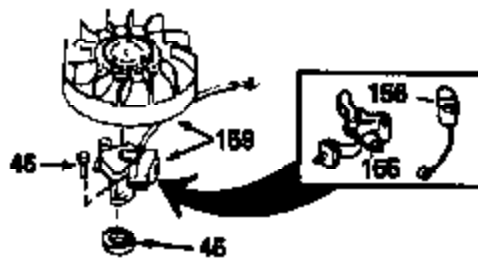

VIEW 2 of 2

STD. POINT