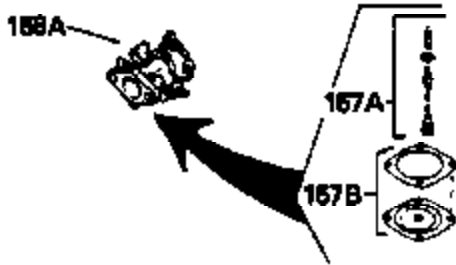

VIEW 2 of 2

STD. POINT