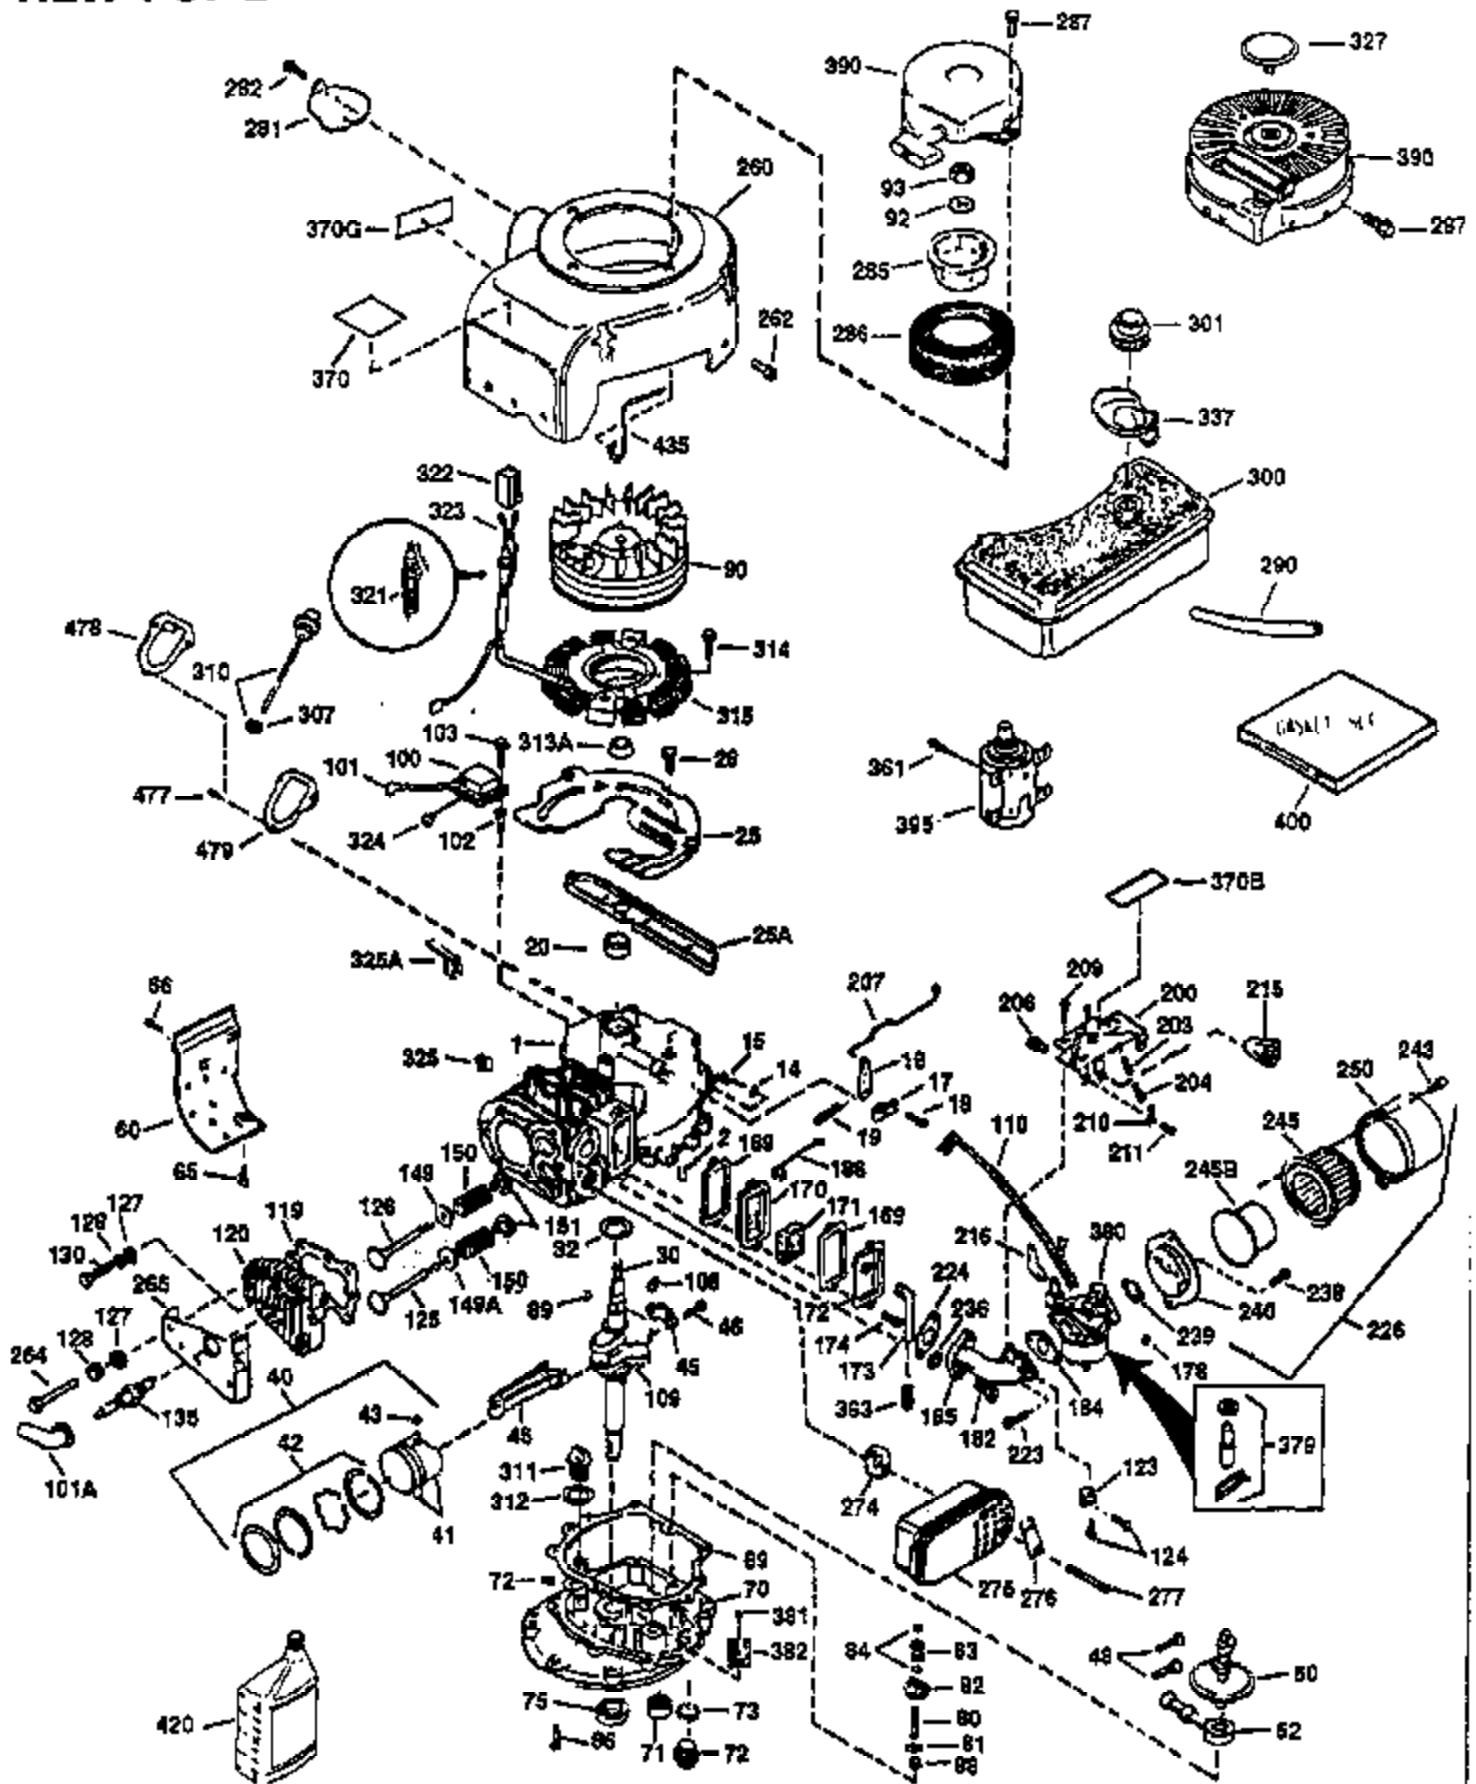

ILLUSTRATION SHOWS TYPICAL PARTS ONLY. ORDER BY PART NUMBER. PARTS NOT LISTED ARE SUPPLIED BY OEM.

VIEW 1 OF 2

Engine Parts List #1

Ref #	Part Number	Qty	Description
1	34913A	1	Cylinder (Incl. 2 & 20)
2	27652	2	Dowel Pin
14	28277	1	Washer
15	35082	1	Governor Rod
16	32651	1	Governor Lever
17	31335	1	Governor Lever Clamp
18	650548	1	Screw, 8-32 x 5/16"
19	34043	1	Extension Spring
20	32630	1	Oil Seal
25	35256A	1	Blower Housing Baffle
26	650561	2	Screw, 1/4-20 x 5/8"
30	35197	1	Crankshaft
40	34531	1	Piston, Pin & Ring Set (Std.)
40	34532	1	Piston, Pin & Ring Set (.010" OS)
40	34533	1	Piston, Pin & Ring Set (.020" OS)
41	33312B	1	Piston & Pin Ass'y. (Std.) (Incl. 43)
41	33313B	1	Piston & Pin Ass'y. (.010" OS) (Incl. 43)
41	33314B	1	Piston & Pin Ass'y. (.020" OS) (Incl. 43)
42	34854	1	Ring Set (Std.)
42	34855	1	Ring Set (.010" OS)
42	34856	1	Ring Set (.020" OS)
43	27888	2	Piston Pin Retaining Ring
45	31380C	1	Connecting Rod Ass'y. (Incl. 46)
46	650662C	2	Connecting Rod Bolt
48	34034	2	Valve Lifter
50	32114	1	Camshaft
52	31356	1	Oil Pump Ass'y.
60	30622A	1	Blower Housing Extension
64	30063	1	Screw, Torx T-30, 1/4-20 x 1/2"
65	650128	1	Screw, 10-24 x 1/2"
69	30684	1	* Mounting Flange Gasket
70	35111	1	Mounting Flange (Incl. 72,72A,75,80 & 81)
72	27642	1	Oil Drain Plug
72B	28483	1	Oil Drain Plug
75	27897	1	Oil Seal
80	30668	1	Governor Shaft
81	30590A	2	Washer
82	30591	1	Governor Gear Ass'y. (Incl. 81)
83	30588A	1	Governor Spool
84	29193	2	Retaining Ring
86	650833	7	Screw, 1/4-20 x 1-3/16"
88	31707A	1	Spacer (Incl. 81)
89	32589	1	Flywheel Key
90	611085	1	Flywheel (W/Ring Gear)
92	650815	1	Belleville Washer
93	8116	1	Flywheel Nut
100	34443A	1	Solid State Ignition
101	610118	1	Spark Plug Cover
102	650872	2	Solid State Mounting Stud
103	650814	2	Screw, Torx T-15, 10-24 x 1"
110	35183	1	Ground Wire
119	36445	1	* Cylinder Head Gasket
120	36446	1	Cylinder Head
123	33261	1	Intake Pipe Bracket
124	650738	2	Screw, 1/4-20 x 5/8"
125	27878A	1	Exhaust Valve (Std.) (Incl. 151)
125	27880A	1	Exhaust Valve (1/32" OS) (Incl. 151)
126	32783	1	Intake Valve (Std.) (Incl. 151)