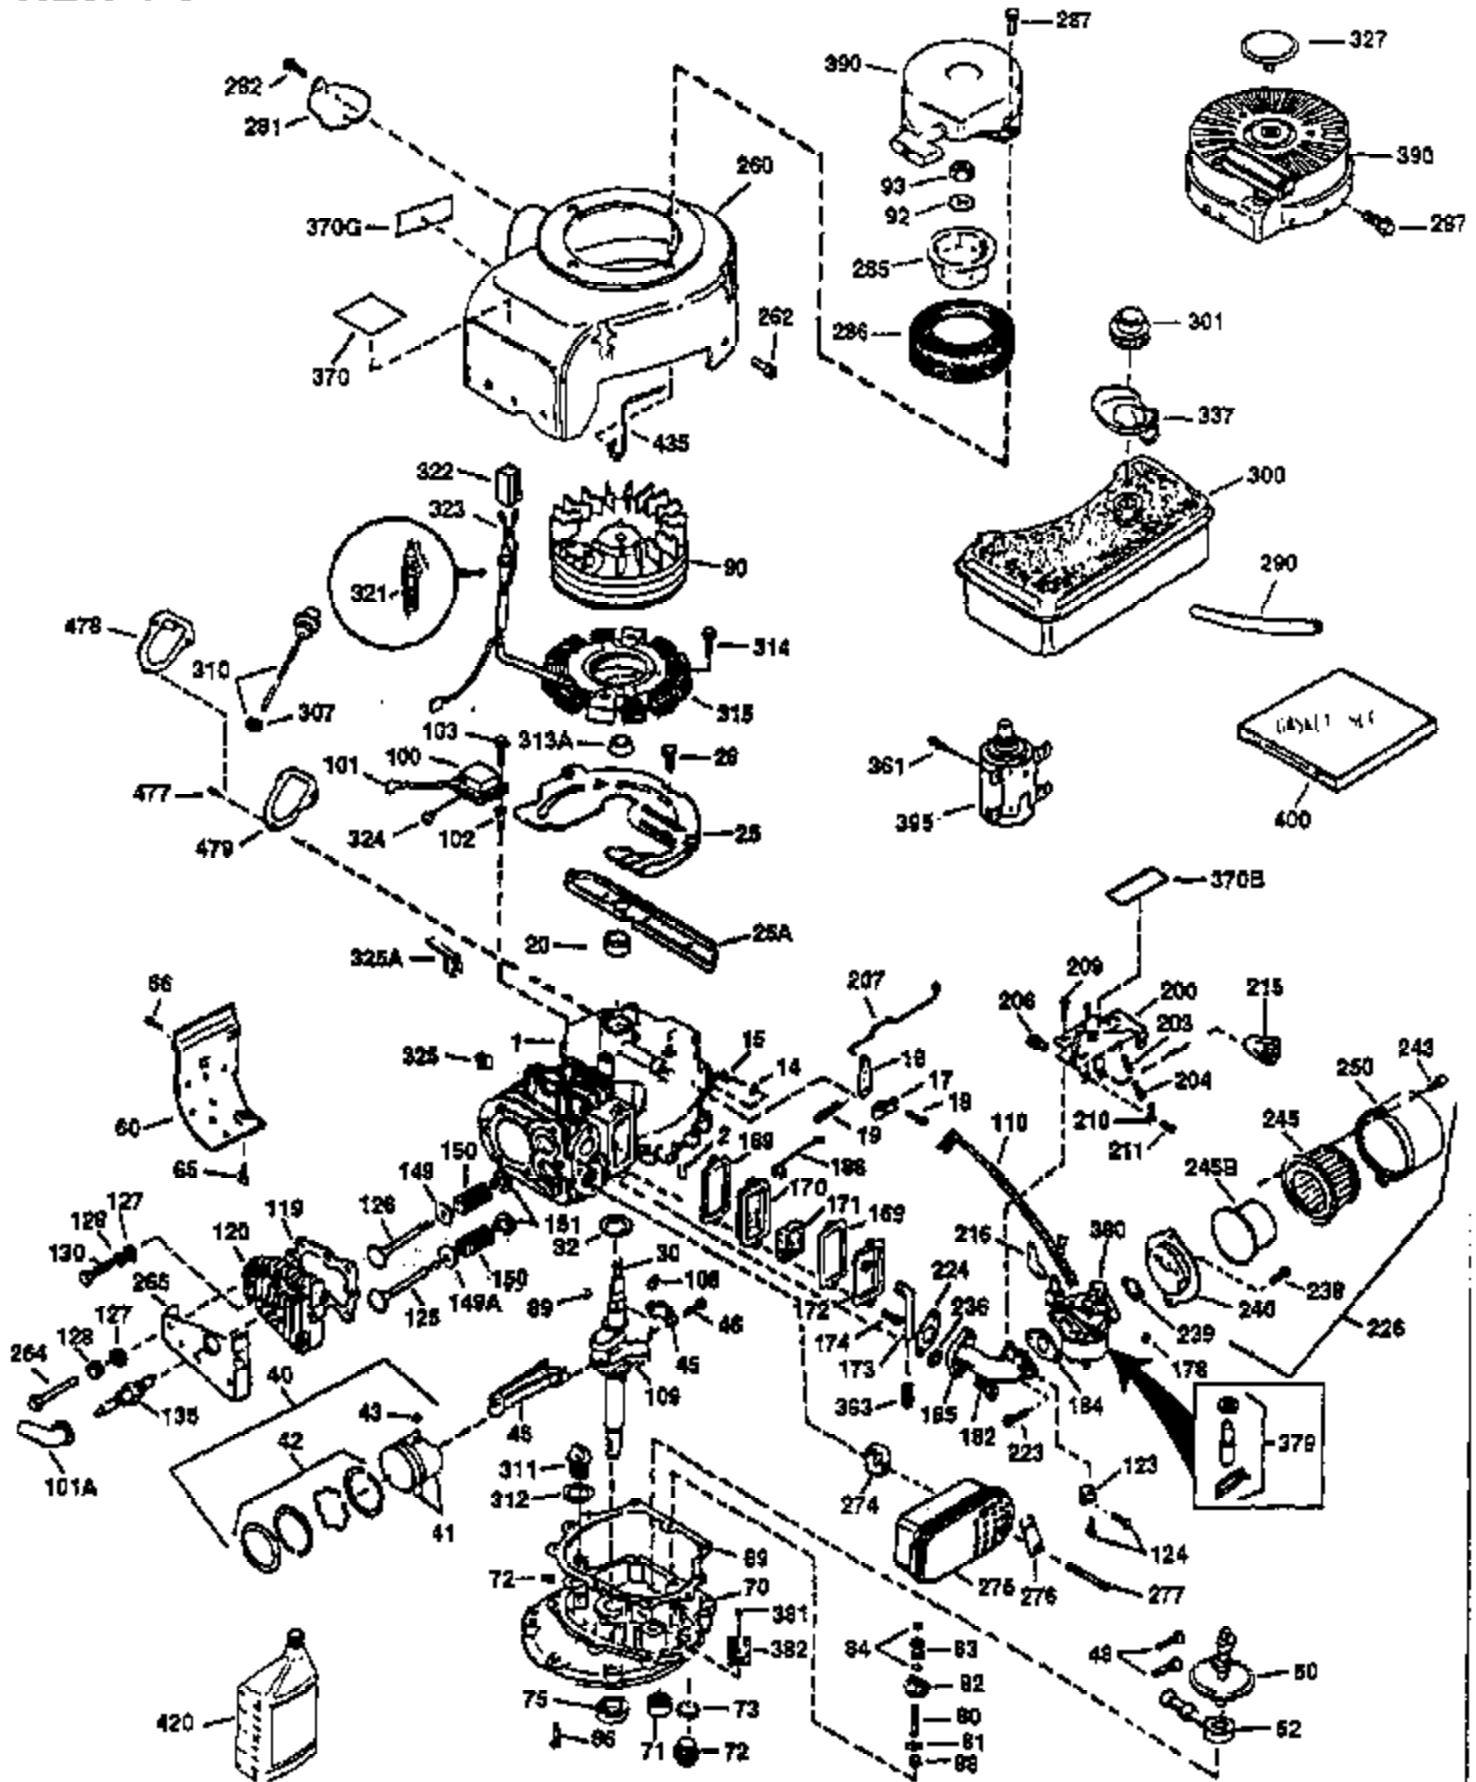

ILLUSTRATION SHOWS TYPICAL PARTS ONLY. ORDER BY PART NUMBER. PARTS NOT LISTED ARE SUPPLIED BY OEM.

VIEW 1 OF 2

Ref #	Part Number	Qty	Description
1	34913A	1	Cylinder (Incl. 2 & 20)
2	27652	2	Dowel Pin
14	28277	1	Washer
15	35082	1	Governor Rod
16	32651	1	Governor Lever
17	31335	1	Governor Lever Clamp
18	650548	1	Screw, 8-32 x 5/16"
19	34043	1	Extension Spring
20	32630	1	Oil Seal
25	35256A	1	Blower Housing Baffle
26	650561	2	Screw, 1/4-20 x 5/8"
30	35197	1	Crankshaft
40	34531	1	Piston, Pin & Ring Set (Std.)
40	34532	1	Piston, Pin & Ring Set (.010" OS)
40	34533	1	Piston, Pin & Ring Set (.020" OS)
41	33312B	1	Piston & Pin Ass'y. (Std.) (Incl. 43)
41	33313B	1	Piston & Pin Ass'y. (.010" OS) (Incl. 43)
41	33314B	1	Piston & Pin Ass'y. (.020" OS) (Incl. 43)
42	34854	1	Ring Set (Std.)
42	34855	1	Ring Set (.010" OS)
42	34856	1	Ring Set (.020" OS)
43	27888	2	Piston Pin Retaining Ring
45	31380C	1	Connecting Rod Ass'y. (Incl. 46)
46	650662C	2	Connecting Rod Bolt
48	34034	2	Valve Lifter
50	32114	1	Camshaft
52	31356	1	Oil Pump Ass'y.
60	30622A	1	Blower Housing Extension
64	30063	1	Screw, Torx T-30, 1/4-20 x 1/2"
65	650128	1	Screw, 10-24 x 1/2"
69	30684	1	* Mounting Flange Gasket
70	35111	1	Mounting Flange (Incl. 72,72A,75,80 & 81)
72	27642	1	Oil Drain Plug
72B	28483	1	Oil Drain Plug
75	27897	1	Oil Seal
80	30668	1	Governor Shaft
81	30590A	2	Washer
82	30591	1	Governor Gear Ass'y. (Incl. 81)
83	30588A	1	Governor Spool
84	29193	2	Retaining Ring
86	650833	7	Screw, 1/4-20 x 1-3/16"
88	31707A	1	Spacer (Incl. 81)
89	32589	1	Flywheel Key
90	611085	1	Flywheel (W/Ring Gear)
92	650815	1	Belleville Washer
93	8116	1	Flywheel Nut
100	34443A	1	Solid State Ignition
101	610118	1	Spark Plug Cover
102	650872	2	Solid State Mounting Stud
103	650814	2	Screw, Torx T-15, 10-24 x 1"
110	35183	1	Ground Wire
119	28938C	1	* Cylinder Head Gasket
120	30938A	1	Cylinder Head
123	33261	1	Intake Pipe Brace
124	650738	2	Screw, 1/4-20 x 5/8"
125	27878A	1	Exhaust Valve (Std.) (Incl. 151)
125	27880A	1	Exhaust Valve (1/32" OS) (Incl. 151)
126	32783	1	Intake Valve (Std.) (Incl. 151)