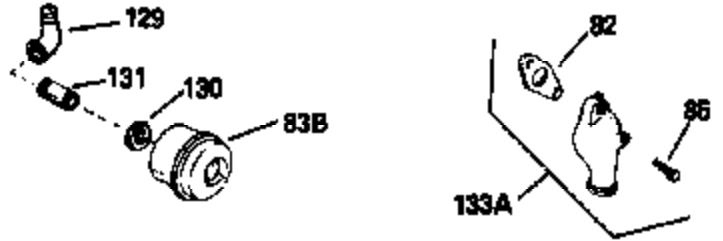

VIEW 2 of 2

STD. POINT