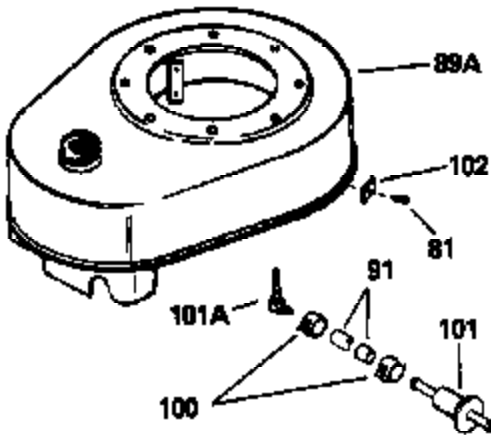

ILLUSTRATION SHOWS TYPICAL PARTS ONLY. ORDER BY PART NUMBER. PARTS NOT LISTED ARE SUPPLIED BY OEM.

OPTIONAL 110 - 120 VOLT  
STARTER MOTOR KIT

VIEW 2 of 2

STD. POINT

Ref #	Part Number	Qty	Description
54A	26073		Washer, Flat (Use as required)
54A	650690		Washer, Belleville (Use as required)
65A	34912		* Gasket, Blower housing
81	29747B		Screw, 5/16-24 x 21/32"
82	27930		* Gasket, Exhaust
83C	391026		Muffler (Incl. 115, 116 & 117) (This spark arrestor muffler can be used on any model)
85	30196		Screw, 5/16-18 x 3/4" (Use as required)
85	650696		Screw, 5/16-18 x 2-3/4" (Use as required)
85	650697A		Screw, 5/16-18 x 2-1/2" (Use as required)
91	29774		Fuel Line (8-1/4") (Use as required)
91	30962		Fuel Line (32") (Use as required)
100	26460		Clamp, Fuel line (Use as required)
103	33951A		Tube, Oil fill
110	34910		Element, Air cleaner
111	34909		Body, Air cleaner
112	650834		Screw, 10-32 x 1-17/32"
113	650784		Screw, 10-24 x 11/16"
114	34911		Cover, Air cleaner
115	33323		Screen, Muffler (Use as required)
116	33700		Cover & tube, Muffler (Use as required)
117	650578		Screw, 8-18 x 3/8" (Use as required)
133A	31288		Muffler Adapter Kit (Incl. 82 & 85) (As req.)
133	730130		Muffler Adap. Kit (Incl. 82 & 85) (As req.)
162	33329D		Starter Motor Kit (110-120 volt) (Refer to service number stamped on end cap of motor, or on decal, for identification. For breakdown see Division 5, Section D, Page 16.)
163	611042		Flywheel (Ring gear flywheel required on engines using 110-120 volt starter motor kits listed above) (Use on Std. point ignitions)
163	611085		Flywheel (Ring gear flywheel required on engines using 110-120 volt starter motor kits listed above) (Use on solid state ignitions)