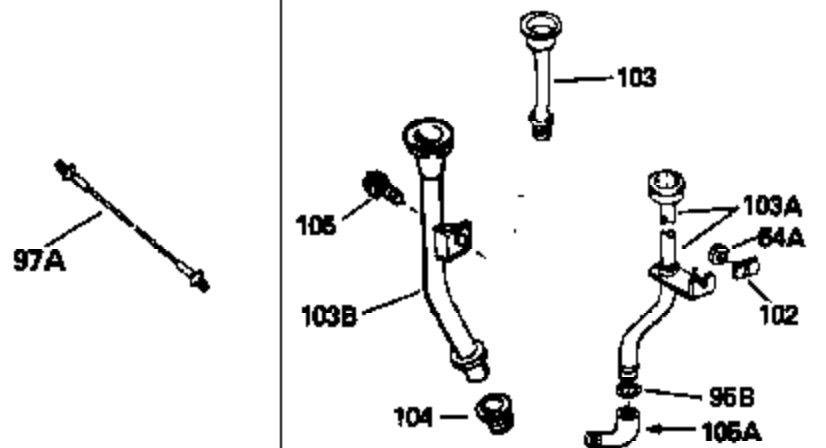

ILLUSTRATION SHOWS TYPICAL PARTS ONLY. ORDER BY PART NUMBER. PARTS NOT LISTED ARE SUPPLIED BY OEM.

OPTIONAL 110 - 120 VOLT  
STARTER MOTOR KIT

VIEW 2 of 2

STD. POINT

Ref #	Part Number	Qty	Description
54A	26073		Washer, Flat (Use as required)
54A	650690		Washer, Belleville (Use as required)
65A	34912		* Gasket, Blower housing
81	29747B		Screw, 5/16-24 x 21/32"
82	27930		* Gasket, Exhaust
83C	391026		Muffler (Incl. 115, 116 & 117) (This spark arrestor muffler can be used on any model)
85	30196		Screw, 5/16-18 x 3/4" (Use as required)
85	650696		Screw, 5/16-18 x 2-3/4" (Use as required)
85	650697A		Screw, 5/16-18 x 2-1/2" (Use as required)
91	29774		Fuel Line (8-1/4") (Use as required)
91	30962		Fuel Line (32") (Use as required)
100	26460		Clamp, Fuel line (Use as required)
103	33951A		Tube, Oil fill
110	34910		Element, Air cleaner
111	34909		Body, Air cleaner
112	650834		Screw, 10-32 x 1-17/32"
113	650784		Screw, 10-24 x 11/16"
114	34911		Cover, Air cleaner
115	33323		Screen, Muffler (Use as required)
116	33700		Cover & tube, Muffler (Use as required)
117	650578		Screw, 8-18 x 3/8" (Use as required)
133A	31288		Muffler Adapter Kit (Incl. 82 & 85) (As req.)
133	730130		Muffler Adap. Kit (Incl. 82 & 85) (As req.)
162	33329D		Starter Motor Kit (110-120 volt) (Refer to service number stamped on end cap of motor, or on decal, for identification. For breakdown see Division 5, Section D, Page 16.)
163	611042		Flywheel (Ring gear flywheel required on engines using 110-120 volt starter motor kits listed above) (Use on Std. point ignitions)
163	611085		Flywheel (Ring gear flywheel required on engines using 110-120 volt starter motor kits listed above) (Use on solid state ignitions)