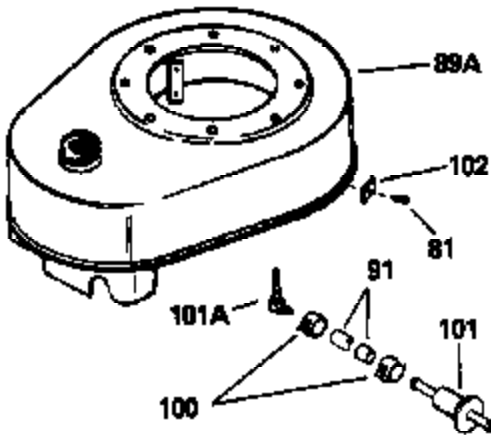

ILLUSTRATION SHOWS TYPICAL PARTS ONLY. ORDER BY PART NUMBER. PARTS NOT LISTED ARE SUPPLIED BY OEM.

OPTIONAL 110 - 120 VOLT
STARTER MOTOR KIT

VIEW 2 of 2

STD. POINT

Ref #	Part Number	Qty	Description
45	33876		Gasket, Stator
46	650489		Screw, 1/4-20 x 5/8"
54A	26073		Washer, Flat (Use as required)
54A	650690		Washer, Belleville (Use as required)
81	29747B		Screw, 5/16-24 x 21/32"
82	27930		* Gasket, Exhaust
83C	391026		Muffler (Incl. 115, 116 & 117) (This spark arrestor muffler can be used on any model)
85	30196		Screw, 5/16-18 x 3/4" (Use as required)
85	650696		Screw, 5/16-18 x 2-3/4" (Use as required)
85	650697A		Screw, 5/16-18 x 2-1/2" (Use as required)
91	29774		Fuel Line (8-1/4") (Use as required)
91	30962		Fuel Line (32") (Use as required)
100	26460		Clamp, Fuel line (Use as required)
103B	34248		Tube, Oil fill
104	34247		Bushing, Fill tube
105	650562		Screw, 10-32 x 1/2"
115	33323		Screen, Muffler (Use as required)
116	33700		Cover & tube, Muffler (Use as required)
117	650578		Screw, 8-18 x 3/8" (Use as required)
118	28545		Grommet, Plastic
119	650643		Screw, 8-18 x 3/8"
120	33356		Terminal, Ground
133A	31288		Muffler Adapter Kit (Incl. 82 & 85)(As req.)
133	730130		Muffler Adap. Kit (Incl. 82 & 85)(As req.)
155	30547A		Contact Assy., Breaker
156	30548B		Condenser
159	611038		Magneto NOTE: The complete magneto is not available as an assembly. The magneto number is shown for reference purposes only. Order component parts individually as shown in parts list. (Refer to Division 5, Section B, page 39 for breakdown)
162	33329D		Starter Motor Kit (110-120 volt) (Refer to service number stamped on end cap of motor, or on decal, for identification. For breakdown see Division 5, Section D, Page 16.)
163	611042		Flywheel (Ring gear flywheel required on engines using 110-120 volt starter motor kits listed above) (Use on Std. point ignitions)
163	611085		Flywheel (Ring gear flywheel required on engines using 110-120 volt starter motor kits listed above) (Use on solid state ignitions)