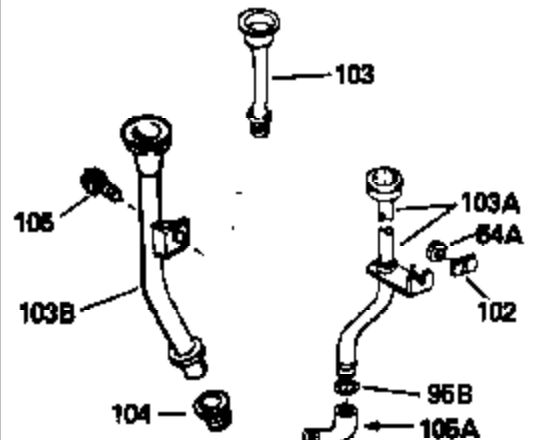

ILLUSTRATION SHOWS TYPICAL PARTS ONLY. ORDER BY PART NUMBER. PARTS NOT LISTED ARE SUPPLIED BY OEM.

OPTIONAL 110 - 120 VOLT
STARTER MOTOR KIT

VIEW 2 of 2

STD. POINT

Ref #	Part Number	Qty	Description
45	33876		Gasket, Stator
46	650489		Screw, 1/4-20 x 5/8"
54A	26073		Washer, Flat (Use as required)
54A	650690		Washer, Belleville (Use as required)
81	29747B		Screw, 5/16-24 x 21/32"
82	27930		* Gasket, Exhaust
83C	391026		Muffler (Incl. 115, 116 & 117) (This spark arrestor muffler can be used on any model)
85	30196		Screw, 5/16-18 x 3/4" (Use as required)
85	650696		Screw, 5/16-18 x 2-3/4" (Use as required)
85	650697A		Screw, 5/16-18 x 2-1/2" (Use as required)
91	29774		Fuel Line (8-1/4") (Use as required)
91	30962		Fuel Line (32") (Use as required)
100	26460		Clamp, Fuel line (Use as required)
103B	34248		Tube, Oil fill
104	34247		Bushing, Fill tube
105	650562		Screw, 10-32 x 1/2"
115	33323		Screen, Muffler (Use as required)
116	33700		Cover & tube, Muffler (Use as required)
117	650578		Screw, 8-18 x 3/8" (Use as required)
118	28545		Grommet, Plastic
119	650643		Screw, 8-18 x 3/8"
120	33356		Terminal, Ground
133A	31288		Muffler Adapter Kit (Incl. 82 & 85)(As req.)
133	730130		Muffler Adap. Kit (Incl. 82 & 85)(As req.)
155	30547A		Contact Assy., Breaker
156	30548B		Condenser
159	611038		Magneto NOTE: The complete magneto is not available as an assembly. The magneto number is shown for reference purposes only. Order component parts individually as shown in parts list. (Refer to Division 5, Section B, page 39 for breakdown)
162	33329D		Starter Motor Kit (110-120 volt) (Refer to service number stamped on end cap of motor, or on decal, for identification. For breakdown see Division 5, Section D, Page 16.)
163	611042		Flywheel (Ring gear flywheel required on engines using 110-120 volt starter motor kits listed above) (Use on Std. point ignitions)
163	611085		Flywheel (Ring gear flywheel required on engines using 110-120 volt starter motor kits listed above) (Use on solid state ignitions)