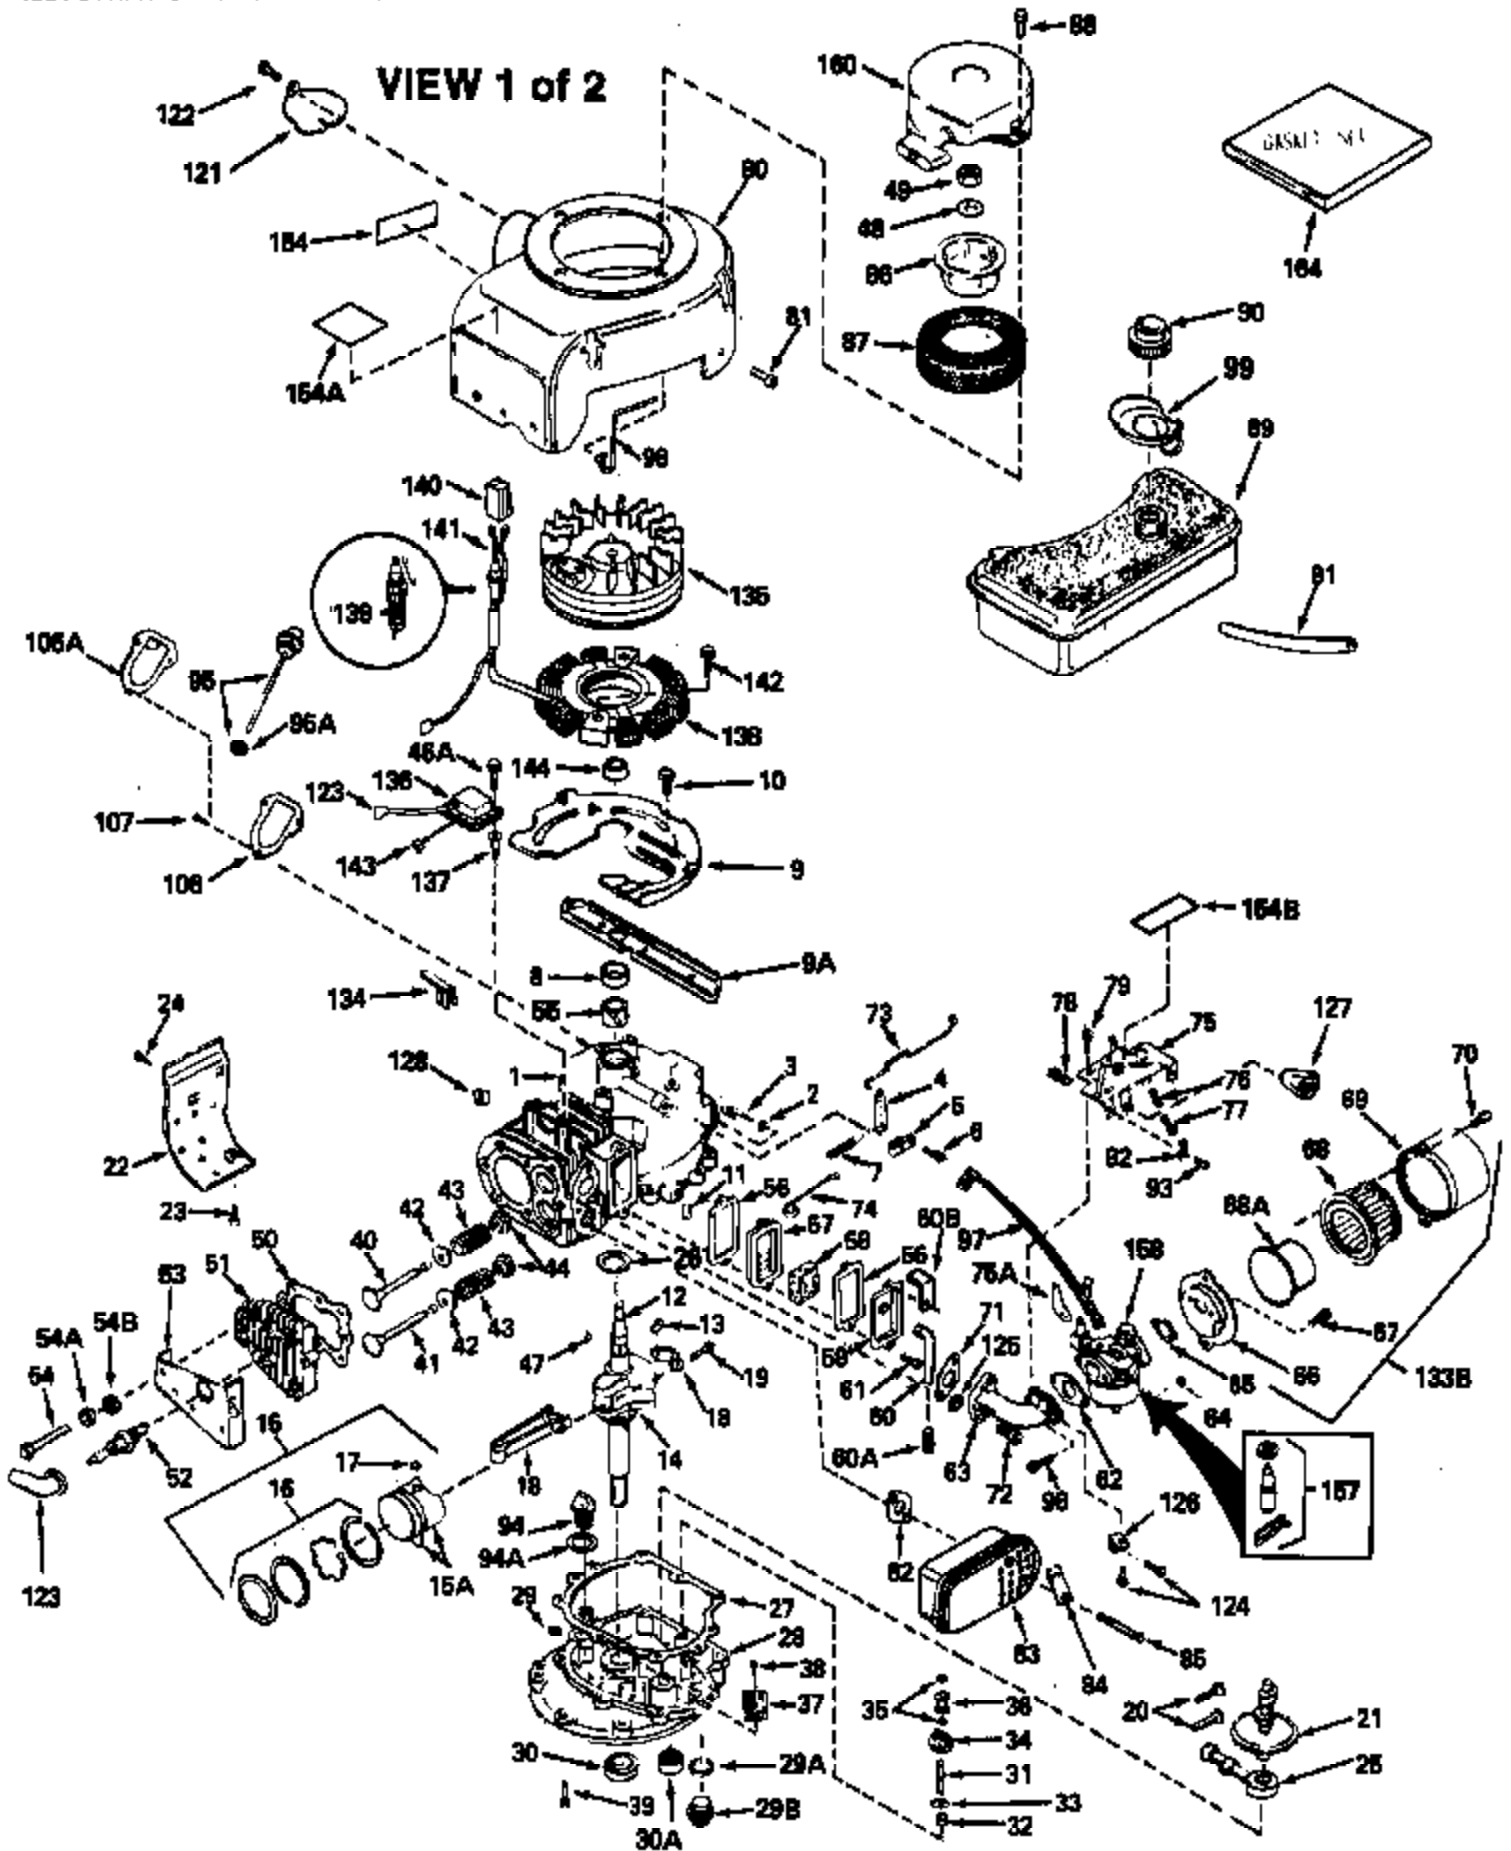

ILLUSTRATION SHOWS TYPICAL PARTS ONLY. ORDER BY PART NUMBER. PARTS NOT LISTED ARE SUPPLIED BY OEM.

Engine Parts List #1

Ref #	Part Number	Qty	Description
1	34913A		Cylinder (Incl. 8, 11, 94 & 94A) (2-5/8")
2	28277		Washer, Flat
3	30669		Rod, Governor
4	31357		Lever, Governor
5	31335		Clamp, Governor lever
6	650548		Screw, 8-32 x 5/16"
7	31361		Spring, Governor
8	32630		Seal, Oil
9	29536		Baffle, Blower housing (Use as required)
9	35256A		Blo.Hsg.Baffle (W/E.S.knock-out)(As required)
10	650561		Screw, 1/4-20 x 5/8"
11	27652		Pin, Dowel
12	34878		Crankshaft (Incl. 13 & 14)
13	29783		Pin, Crankshaft gear
14	27884		Gear, Crankshaft
15A	33312B		Piston & Pin Ass'y. (Incl.17)(2-5/8") (Std.)
15A	33313B		Piston & Pin Ass'y. (Incl. 17) (.010" OS)
15A	33314B		Piston & Pin Ass'y. (Incl. 17) (.020" OS)
15	34531		Piston, Pin & Ring Set (2-5/8") (Std.)
15	34532		Piston, Pin & Ring Set (.010" OS)
15	34533		Piston, Pin & Ring Set (.020" OS)
16	34854		Ring Set (2-5/8") (Std.)
16	34855		Ring Set (.010" OS)
16	34856		Ring Set (.020" OS)
17	27888		Ring, Piston pin retaining
18	31380C		Rod Assy., Connecting (Incl. 19)
19	650662C		Bolt, Connecting rod (Incl. 2 pieces)
20	34034		Lifter, Valve
21	32114		Camshaft (MCR)
22	30622A		Extension, Blower housing
23	650128		Screw, 10-24 x 1/2"
24	30688		Screw, 1/4-20 x 1/2"
25	31356		Pump Assy., Oil
27	30684		* Gasket, Cylinder cover
28	31471C		Flange Ass'y. (Incl. 29,30,31,33,182 & 183)
29	27642		Plug, Pipe (sq.hd, 1/4-28)
30	27897		Seal, Oil
31	30668		Shaft, Mech. Governor
32	31707A		Governor Spacer Assy. (Incl. 33)
33	30590A		Washer, Flat (2 required)
34	30591		Gear Assy., Governor
35	29193		Ring, Retaining
36	30588A		Spool, Governor
37	31355		Screen, Oil filter (Use as required)
38	29117		Screw, 8-32 x 5/16" (Use as required)
39	650488		Screw, 1/4-20 x 1-1/4"
40	32783		Intake Valve (Std.) (Incl. 44)
40	32784		Intake Valve (1/32" OS) (Incl. 44)
41	27878A		Exhaust Valve (Std.) (Incl. 44)
41	27880A		Exhaust Valve (1/32" OS) (Incl. 44)
42	27882		Cap, Upper valve spring
43	27881		Spring, Valve
44	32581		Cap, Lower valve spring
47	32589		Key, Flywheel
48	650815		Washer, Belleville
49	8116		Nut, Washer, 1/2-20
50	28938B		* Gasket, Head
51	30938A		Head, Cylinder (Incl. 54)