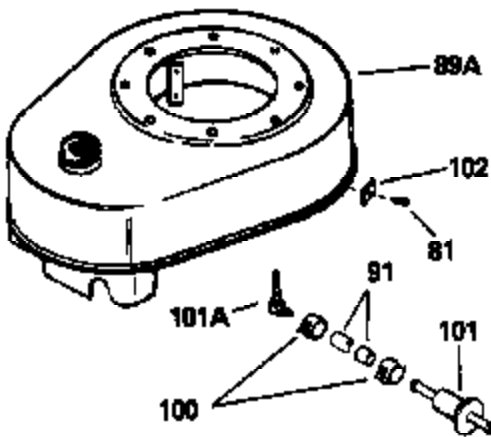

Ref #	Part Number	Qty	Description
154A	34686		Decal, Name
154	34346		Decal, Instruction
157	631021		Inlet Needle, Seat & Clip Assy.
158	632258		Carburetor (Incl. 62) (Refer to Division 5, Section A, page 184 for breakdown)
164	33234A		* Gasket Set (Incl. items marked *)

ILLUSTRATION SHOWS TYPICAL PARTS ONLY. ORDER BY PART NUMBER. PARTS NOT LISTED ARE SUPPLIED BY OEM.

OPTIONAL 110 - 120 VOLT
STARTER MOTOR KIT

VIEW 2 of 2

STD. POINT

Ref #	Part Number	Qty	Description
54A	26073		Washer, Flat (Use as required)
54A	650690		Washer, Belleville (Use as required)
81	29747B		Screw, 5/16-24 x 21/32"
82	27930		* Gasket, Exhaust
83C	391026		Muffler (Incl. 115, 116 & 117) (This spark arrestor muffler can be used on any model)
85	30196		Screw, 5/16-18 x 3/4" (Use as required)
85	650696		Screw, 5/16-18 x 2-3/4" (Use as required)
85	650697A		Screw, 5/16-18 x 2-1/2" (Use as required)
86A	29709		Hub & Screen Assy., Starter
91	29774		Fuel Line (8-1/4") (Use as required)
91	30962		Fuel Line (32") (Use as required)
100	26460		Clamp, Fuel line (Use as required)
115	33323		Screen, Muffler (Use as required)
116	33700		Cover & tube, Muffler (Use as required)
117	650578		Screw, 8-18 x 3/8" (Use as required)
133A	31288		Muffler Adapter Kit (Incl. 82 & 85) (As req.)
133	730130		Muffler Adap. Kit (Incl. 82 & 85) (As req.)
162	33329D		Starter Motor Kit (110-120 volt) (Refer to service number stamped on end cap of motor, or on decal, for identification. For breakdown see Division 5, Section D, Page 16.)
163	611042		Flywheel (Ring gear flywheel required on engines using 110-120 volt starter motor kits listed above) (Use on Std. point ignitions)
163	611085		Flywheel (Ring gear flywheel required on engines using 110-120 volt starter motor kits listed above) (Use on solid state ignitions)