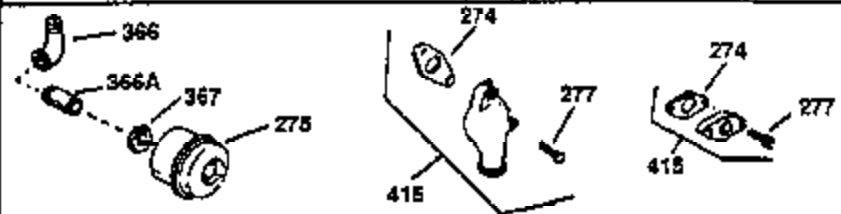

ILLUSTRATION SHOWS TYPICAL PARTS ONLY. ORDER BY PART NUMBER. PARTS NOT LISTED ARE SUPPLIED BY OEM.

VIEW 2 OF 2