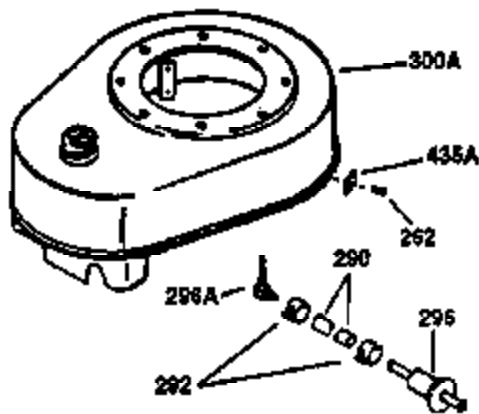

ILLUSTRATION SHOWS TYPICAL PARTS ONLY. ORDER BY PART NUMBER. PARTS NOT LISTED ARE SUPPLIED BY OEM.

**VIEW 2 OF 2**

OPTIONAL 110 - 120 VOLT  
STARTER MOTOR KIT

STD. POINT

Ref #	Part Number	Qty	Description
64	30063	1	Screw, Torx T-30, 1/4-20 x 1/2"
103	650814	2	Screw, Torx T-15, 10-24 x 1"
238	28820	2	Screw, 10-32 x 1/2"
240	31691	1	Air Cleaner Body
245	30727	1	Air Cleaner Filter
250	31715	1	Air Cleaner Cover
261	29747B	2	Screw, Torx T-40, 5/16-24 x 21/32"
274	35865	1	* Exhaust Gasket
275	28269	1	Muffler
277	650696	2	Screw, 5/16-18 x 2-3/4"
290	29774	1	Fuel Line (2.00")
307	29673	1	* Oil Fill Plug Gasket
370A	36261	1	Lubrication Decal
380	632233	1	Carburetor (Incl. 184)