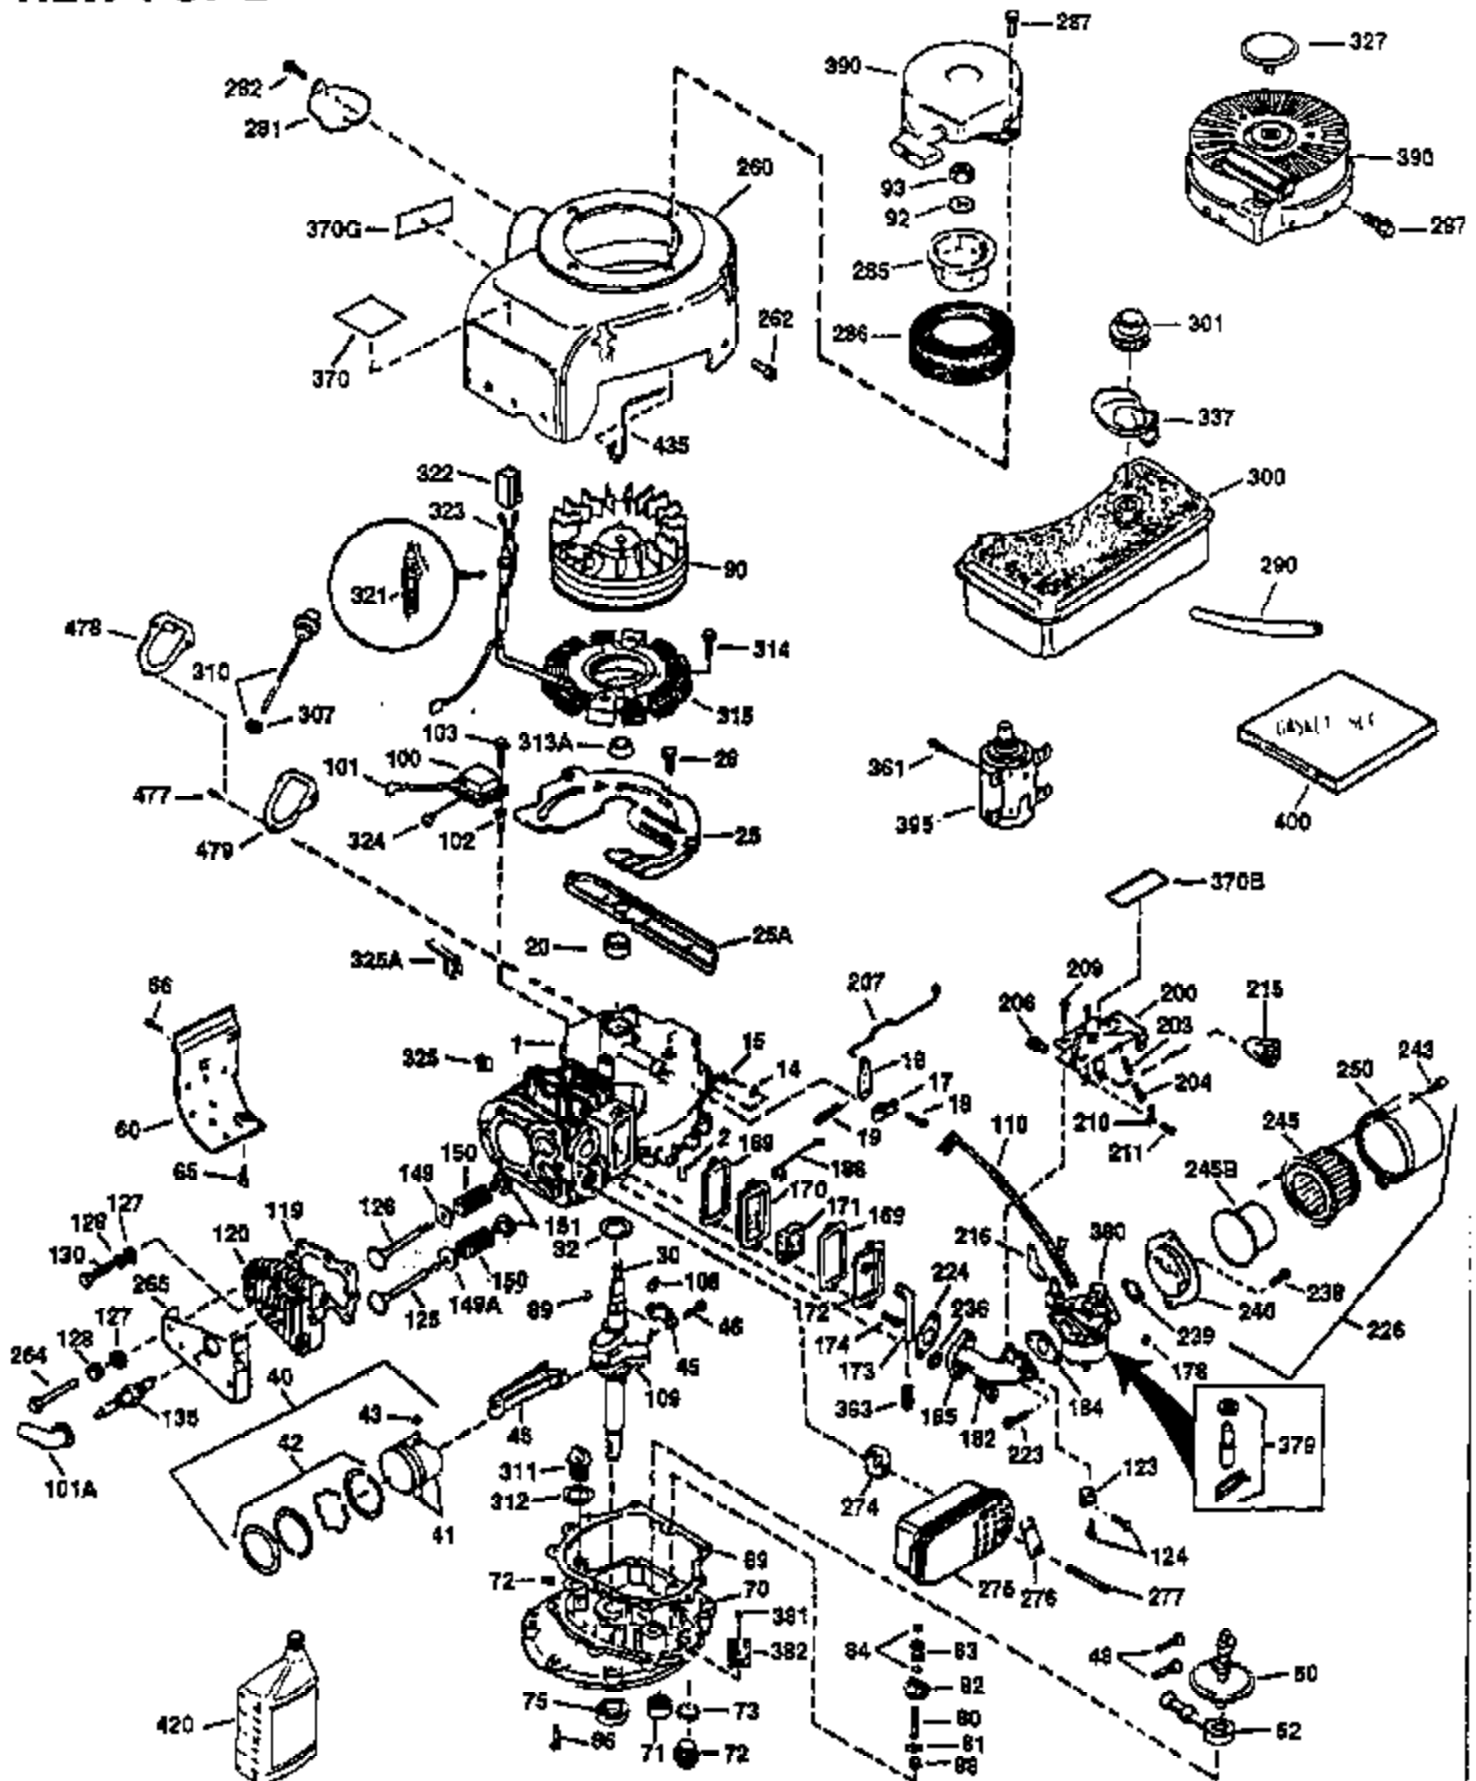

## Engine Parts List #1

Ref #	Part Number	Qty	Description
1	34913A	1	Cylinder (Incl. 2 & 20)
2	27652	2	Dowel Pin
14	28277	1	Washer
15	30669	1	Governor Rod (Incl. 14)
16	31357	1	Governor Lever
17	31335	1	Governor Lever Clamp
18	650548	1	Screw, 8-32 x 5/16"
19	31361	1	Extension Spring
20	32630	1	Oil Seal
25	29536	1	Blower Housing Baffle
26	650561	2	Screw, 1/4-20 x 5/8"
30	35196	1	Crankshaft
40	34531	1	Piston, Pin & Ring Set (Std.)
40	34532	1	Piston, Pin & Ring Set (.010" OS)
40	34533	1	Piston, Pin & Ring Set (.020" OS)
41	33312B	1	Piston & Pin Ass'y. (Std.) (Incl. 43)
41	33313B	1	Piston & Pin Ass'y. (.010" OS) (Incl. 43)
41	33314B	1	Piston & Pin Ass'y. (.020" OS) (Incl. 43)
42	34854	1	Ring Set (Std.)
42	34855	1	Ring Set (.010" OS)
42	34856	1	Ring Set (.020" OS)
43	27888	2	Piston Pin Retaining Ring
45	31380C	1	Connecting Rod Ass'y. (Incl. 46)
46	650662C	2	Connecting Rod Bolt
48	34034	2	Valve Lifter
50	32114	1	Camshaft
52	31356	1	Oil Pump Ass'y.
60	30622A	1	Blower Housing Extension
64	30063	1	Screw, Torx T-30, 1/4-20 x 1/2"
65	650128	1	Screw, 10-24 x 1/2"
69	30684	1	* Mounting Flange Gasket
70	31471D	1	Mounting Flange (Incl. 72,75,80 & 81)
72	27642	1	Oil Drain Plug
75	27897	1	Oil Seal
80	30668	1	Governor Shaft
81	30590A	2	Washer
82	30591	1	Governor Gear Ass'y. (Incl. 81)
83	30588A	1	Governor Spool
84	29193	2	Retaining Ring
86	650488	7	Screw, 1/4-20 x 1-1/4"
88	31707A	1	Spacer (Incl. 81)
89	32589	1	Flywheel Key
90	611084	1	Flywheel
92	650815	1	Belleville Washer
93	8116	1	Flywheel Nut
100	34443A	1	Solid State Ignition
101	610118	1	Spark Plug Cover
102	650872	2	Solid State Mounting Stud
103	650814	2	Screw, Torx T-15, 10-24 x 1"
110	36230	1	Ground Wire
119	36445	1	* Cylinder Head Gasket
120	36446	1	Cylinder Head
125	27878A	1	Exhaust Valve (Std.) (Incl. 151)
125	27880A	1	Exhaust Valve (1/32" OS) (Incl. 151)
126	32783	1	Intake Valve (Std.) (Incl. 151)
126	32784	1	Intake Valve (1/32" OS) (Incl. 151)
127	650691	8	Washer
128	650690	8	Belleville Washer