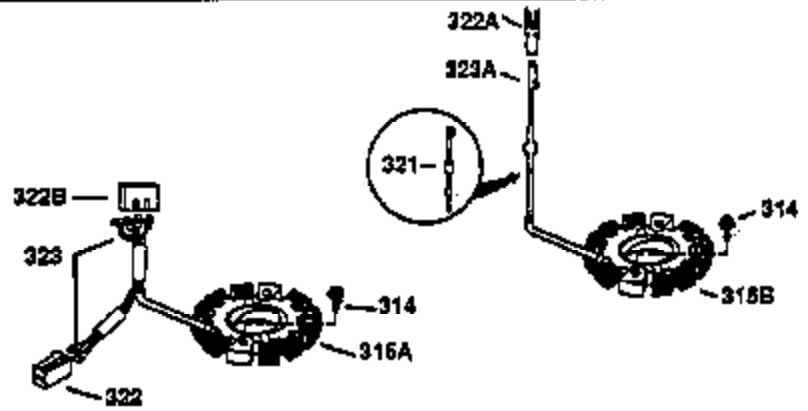

ILLUSTRATION SHOWS TYPICAL PARTS ONLY. ORDER BY PART NUMBER. PARTS NOT LISTED ARE SUPPLIED BY OEM.

**VIEW 2 OF 2**

OPTIONAL 110 - 120 VOLT  
STARTER MOTOR KIT

STD. POINT

Ref #	Part Number	Qty	Description
64	30063	1	Screw, Torx T-30, 1/4-20 x 1/2"
103	650814	2	Screw, Torx T-15, 10-24 x 1"
238	28820	2	Screw, 10-32 x 1/2"
240	31691	1	Air Cleaner Body
245	30727	1	Air Cleaner Filter
250	31715	1	Air Cleaner Cover
261	29747B	2	Screw, Torx T-40, 5/16-24 x 21/32"
274	35865	1	* Exhaust Gasket
275	28269	1	Muffler
277	650696	2	Screw, 5/16-18 x 2-3/4"
290	29774	1	Fuel Line (2.00")
307	29673	1	* Oil Fill Plug Gasket
370A	36261	1	Lubrication Decal
380	632233	1	Carburetor (Incl. 184)