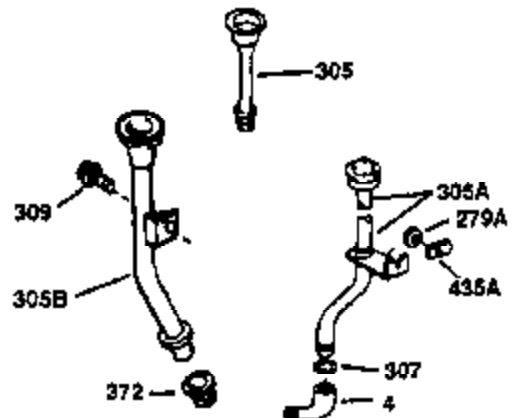

ILLUSTRATION SHOWS TYPICAL PARTS ONLY. ORDER BY PART NUMBER. PARTS NOT LISTED ARE SUPPLIED BY OEM.

**VIEW 2 OF 2**

OPTIONAL 110 - 120 VOLT  
STARTER MOTOR KIT

STD. POINT

Ref #	Part Number	Qty	Description
64	30063	1	Screw, Torx T-30, 1/4-20 x 1/2"
103	650814	2	Screw, Torx T-15, 10-24 x 1"
238	28820	2	Screw, 10-32 x 1/2"
240	31691	1	Air Cleaner Body
245	30727	1	Air Cleaner Filter
250	31715	1	Air Cleaner Cover
261	29747B	2	Screw, Torx T-40, 5/16-24 x 21/32"
274	35865	1	* Exhaust Gasket
275	28269	1	Muffler
277	650696	2	Screw, 5/16-18 x 2-3/4"
290	29774	1	Fuel Line (2.00")
307	29673	1	* Oil Fill Plug Gasket
370A	36261	1	Lubrication Decal
380	632233	1	Carburetor (Incl. 184)