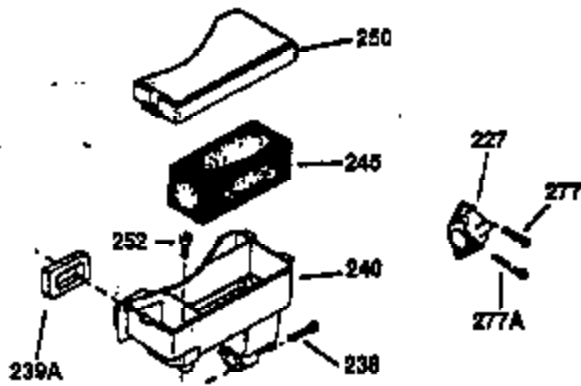

ILLUSTRATION SHOWS TYPICAL PARTS ONLY. ORDER BY PART NUMBER. PARTS NOT LISTED ARE SUPPLIED BY OEM.

**VIEW 2 OF 2**

OPTIONAL 110 - 120 VOLT  
STARTER MOTOR KIT

STD. POINT

Ref #	Part Number	Qty	Description
64	30063	1	Screw, Torx T-30, 1/4-20 x 1/2"
103	650814	2	Screw, Torx T-15, 10-24 x 1"
238	28820	2	Screw, 10-32 x 1/2"
240	31691	1	Air Cleaner Body
245	30727	1	Air Cleaner Filter
250	31715	1	Air Cleaner Cover
261	29747B	2	Screw, Torx T-40, 5/16-24 x 21/32"
274	35865	1	* Exhaust Gasket
275	28269	1	Muffler
277	650696	2	Screw, 5/16-18 x 2-3/4"
290	29774	1	Fuel Line (2.00")
307	29673	1	* Oil Fill Plug Gasket
370A	36261	1	Lubrication Decal
380	632233	1	Carburetor (Incl. 184)