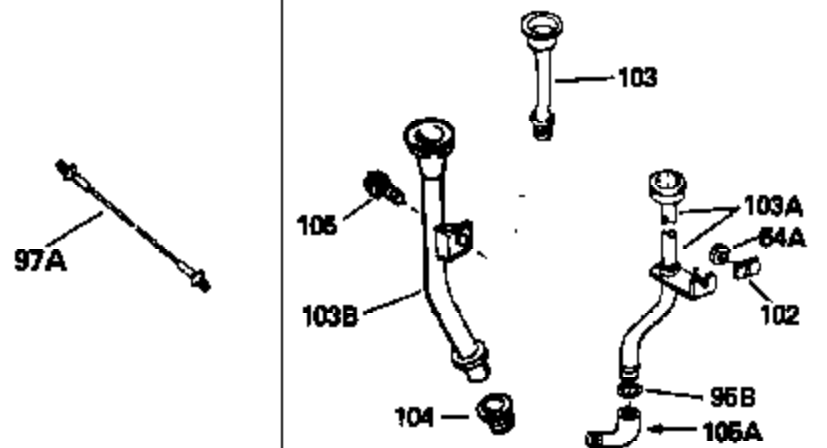

ILLUSTRATION SHOWS TYPICAL PARTS ONLY. ORDER BY PART NUMBER. PARTS NOT LISTED ARE SUPPLIED BY OEM.

OPTIONAL 110 - 120 VOLT
STARTER MOTOR KIT

VIEW 2 of 2

STD. POINT

Ref #	Part Number	Qty	Description
45	33876		Gasket, Stator
46	650489		Screw, 1/4-20 x 5/8"
54A	26073		Washer, Flat (Use as required)
54A	650690		Washer, Belleville (Use as required)
81	29747B		Screw, 5/16-24 x 21/32"
82	27930		* Gasket, Exhaust
83C	391026		Muffler (Incl. 115, 116 & 117) (This spark arrestor muffler can be used on any model)
85	30196		Screw, 5/16-18 x 3/4" (Use as required)
85	650696		Screw, 5/16-18 x 2-3/4" (Use as required)
85	650697A		Screw, 5/16-18 x 2-1/2" (Use as required)
91	29774		Fuel Line (8-1/4") (Use as required)
91	30962		Fuel Line (32") (Use as required)
100	26460		Clamp, Fuel line (Use as required)
115	33323		Screen, Muffler (Use as required)
116	33700		Cover & tube, Muffler (Use as required)
117	650578		Screw, 8-18 x 3/8" (Use as required)
133	730130		Muffler Adap. Kit (Incl. 82 & 85) (As required)
133A	31288		Muffler Adapter Kit (Incl. 82 & 85) (As required)
155	30547A		Contact Assy., Breaker
156	30548B		Condenser
159	611038		Magneto NOTE: The complete magneto is not available as an assembly. The magneto number is shown for reference purposes only. Order component parts individually as shown in parts list. (Refer to Division 5, Section B, page 39 for breakdown)
162	33329D		Starter Motor Kit (110-120 volt) (Refer to service number stamped on end cap of motor, or on decal, for identification. For breakdown see Division 5, Section D, Page 16.)
163	611042		Flywheel (Ring gear flywheel required on engines using 110-120 volt starter motor kits listed above) (Use on Std. point ignitions)
163	611085		Flywheel (Ring gear flywheel required on engines using 110-120 volt starter motor kits listed above) (Use on solid state ignitions)