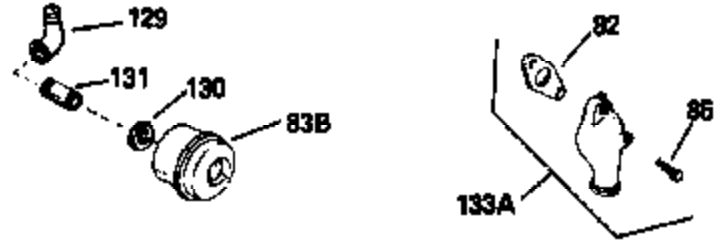

VIEW 2 of 2

STD. POINT