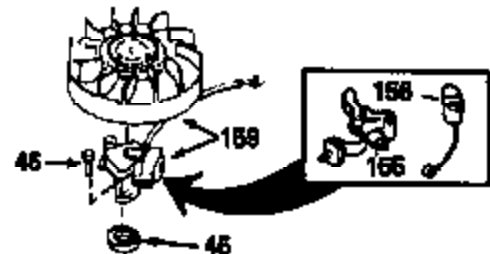

ILLUSTRATION SHOWS TYPICAL PARTS ONLY. ORDER BY PART NUMBER. PARTS NOT LISTED ARE SUPPLIED BY OEM.

VIEW 2 of 2

STD. POINT