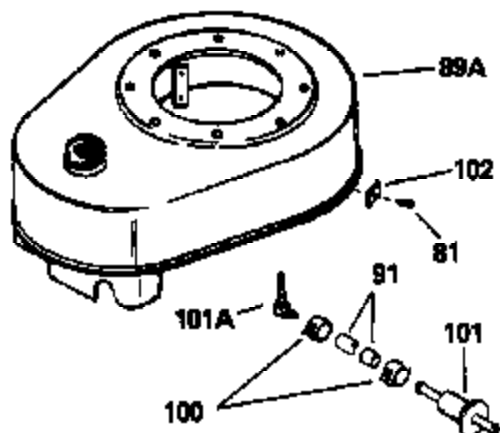

ILLUSTRATION SHOWS TYPICAL PARTS ONLY. ORDER BY PART NUMBER. PARTS NOT LISTED ARE SUPPLIED BY OEM.

VIEW 2 of 2

OPTIONAL 110 - 120 VOLT  
STARTER MOTOR KIT

STD. POINT

Ref #	Part Number	Qty	Description
45	33876		Gasket, Stator
46	650489		Screw, 1/4-20 x 5/8"
54A	26073		Washer, Flat (Use as required)
54A	650690		Washer, Belleville (Use as required)
81	29747B		Screw, 5/16-24 x 21/32"
82	27930		* Gasket, Exhaust
83C	391026		Muffler (Incl. 115, 116 & 117) (This spark arrestor muffler can be used on any model)
85	30196		Screw, 5/16-18 x 3/4" (Use as required)
85	650696		Screw, 5/16-18 x 2-3/4" (Use as required)
85	650697A		Screw, 5/16-18 x 2-1/2" (Use as required)
91	29774		Fuel Line (8-1/4") (Use as required)
91	30962		Fuel Line (32") (Use as required)
100	26460		Clamp, Fuel line (Use as required)
108	31526		Elbow, Air cleaner
109A	650520		Screw, 10-32 x 2-1/2"
109	650163		Screw, 10-32 x 7/8"
115	33323		Screen, Muffler (Use as required)
116	33700		Cover & tube, Muffler (Use as required)
117	650578		Screw, 8-18 x 3/8" (Use as required)
118	28545		Grommet, Plastic
119	650643		Screw, 8-18 x 3/8"
120	33356		Terminal, Ground
133A	31288		Muffler Adapter Kit (Incl. 82 & 85)(As req.)
133	730130		Muffler Adap. Kit (Incl. 82 & 85)(As req.)
155	30547A		Contact Assy., Breaker
156	30548B		Condenser
159	611038		Magneto NOTE: The complete magneto is not available as an assembly. The magneto number is shown for reference purposes only. Order component parts individually as shown in parts list. (Refer to Division 5, Section B, page 39 for breakdown)
162	33329D		Starter Motor Kit (110-120 volt) (Refer to service number stamped on end cap of motor, or on decal, for identification. For breakdown see Division 5, Section D, Page 16.)
163	611042		Flywheel (Ring gear flywheel required on engines using 110-120 volt starter motor kits listed above) (Use on Std. point ignitions)
163	611085		Flywheel (Ring gear flywheel required on engines using 110-120 volt starter motor kits listed above) (Use on solid state ignitions)