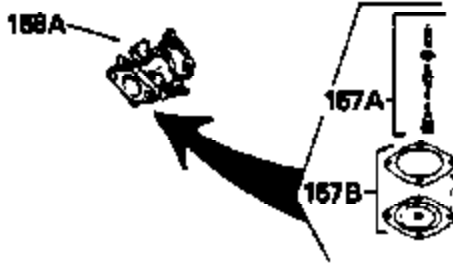

ILLUSTRATION SHOWS TYPICAL PARTS ONLY. ORDER BY PART NUMBER. PARTS NOT LISTED ARE SUPPLIED BY OEM.

VIEW 2 of 2

STD. POINT