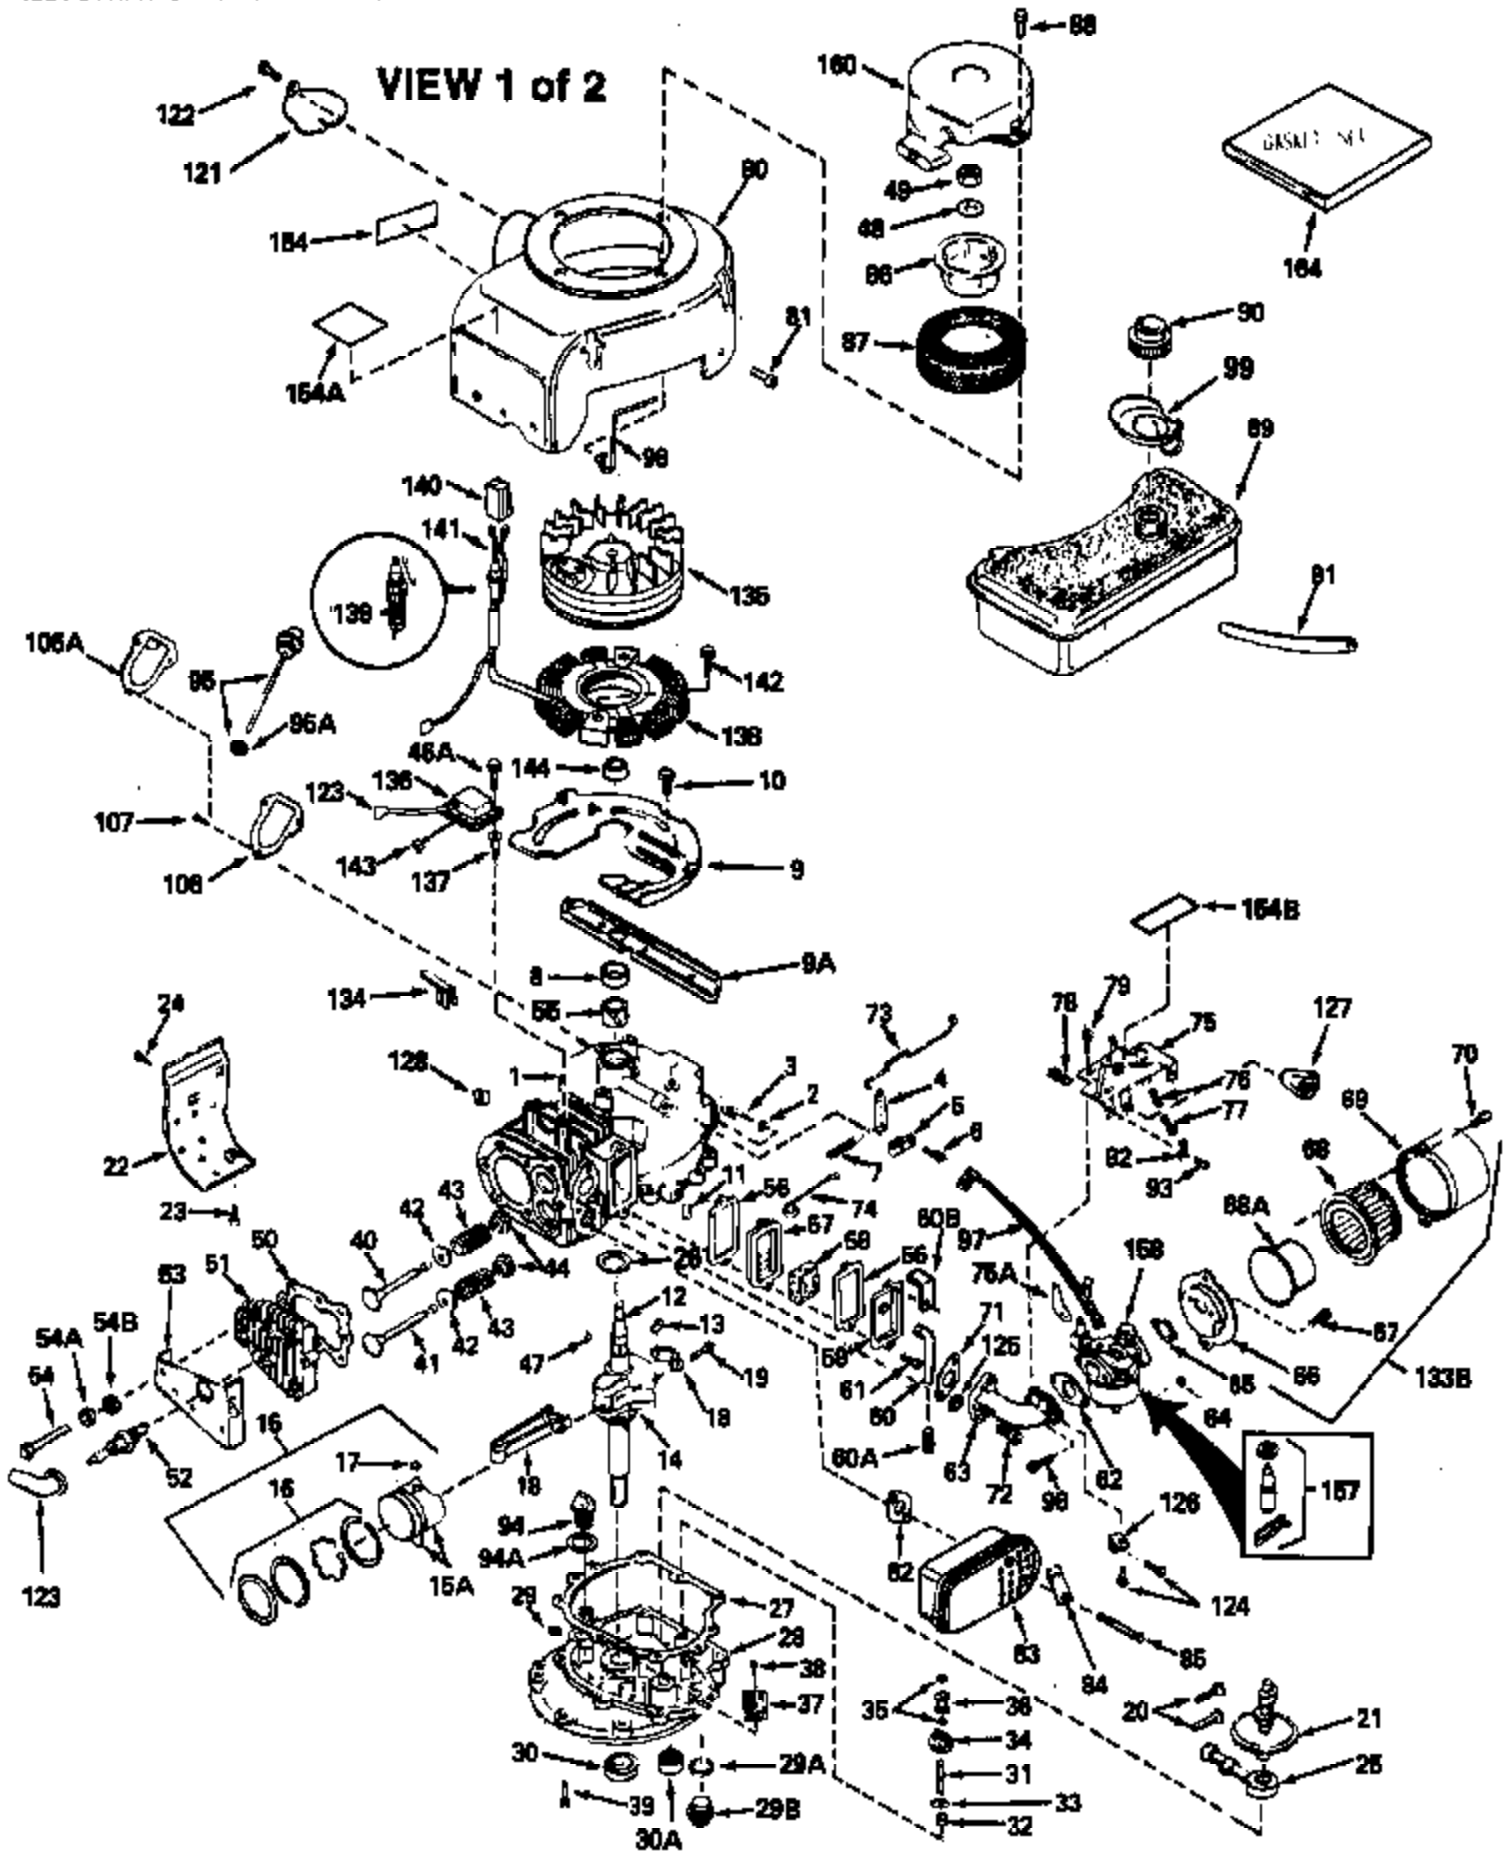

## Engine Parts List #1

Ref #	Part Number	Qty	Description
1	34913A		Cylinder (Incl. 8, 11, 94 & 94A) (2-5/8" )
2	28277		Washer, Flat
3	30669		Rod, Governor
4	31357		Lever, Governor
5	31335		Clamp, Governor lever
6	650548		Screw, 8-32 x 5/16"
7	31361		Spring, Governor
8	32630		Seal, Oil
9	29536		Baffle, Blower housing (Use as required)
9	35256A		Blo.Hsg.Baffle (W/E.S.knock-out)(As required)
10	650561		Screw, 1/4-20 x 5/8"
11	27652		Pin, Dowel
12	34903		Crankshaft (Incl. 13 & 14)
13	29783		Pin, Crankshaft gear
14	27884		Gear, Crankshaft
15A	33312B		Piston & Pin Ass'y. (Incl.17)(2-5/8") (Std.)
15A	33313B		Piston & Pin Ass'y. (Incl. 17) (.010" OS)
15A	33314B		Piston & Pin Ass'y. (Incl. 17) (.020" OS)
15	34531		Piston, Pin & Ring Set (2-5/8") (Std. )
15	34532		Piston, Pin & Ring Set (.010" OS)
15	34533		Piston, Pin & Ring Set (.020" OS)
16	34854		Ring Set (2-5/8") (Std.)
16	34855		Ring Set (.010" OS)
16	34856		Ring Set (.020" OS)
17	27888		Ring, Piston pin retaining
18	31380C		Rod Assy., Connecting (Incl. 19)
19	650662C		Bolt, Connecting rod (Incl. 2 pieces)
20	34034		Lifter, Valve
21	32114		Camshaft (MCR)
22	30622A		Extension, Blower housing
23	650128		Screw, 10-24 x 1/2"
24	30688		Screw, 1/4-20 x 1/2"
25	31356		Pump Assy., Oil
27	30684		* Gasket, Cylinder cover
28	31471C		Flange Ass'y. (Incl. 29,30,31,33,182 & 183)
29	27642		Plug, Pipe (sq.hd, 1/4-28)
30	27897		Seal, Oil
31	30668		Shaft, Mech. Governor
32	31707A		Governor Spacer Assy. (Incl. 33)
33	30590A		Washer, Flat (2 required)
34	30591		Gear Assy., Governor
35	29193		Ring, Retaining
36	30588A		Spool, Governor
37	31355		Screen, Oil filter (Use as required)
38	29117		Screw, 8-32 x 5/16" (Use as required)
39	650488		Screw, 1/4-20 x 1-1/4"
40	32783		Intake Valve (Std.) (Incl. 44)
40	32784		Intake Valve (1/32" OS) (Incl. 44)
41	27878A		Exhaust Valve (Std.) (Incl. 44)
41	27880A		Exhaust Valve (1/32" OS) (Incl. 44)
42	27882		Cap, Upper valve spring
43	27881		Spring, Valve
44	32581		Cap, Lower valve spring
47	32589		Key, Flywheel
48	650815		Washer, Belleville
49	8116		Nut, Washer, 1/2-20
50	28938B		* Gasket, Head
51	30938A		Head, Cylinder (Incl. 54)