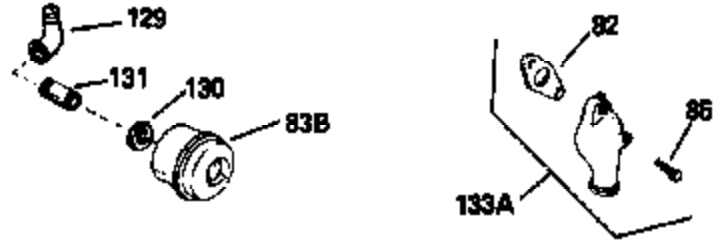

ILLUSTRATION SHOWS TYPICAL PARTS ONLY. ORDER BY PART NUMBER. PARTS NOT LISTED ARE SUPPLIED BY OEM.

VIEW 2 of 2

STD. POINT