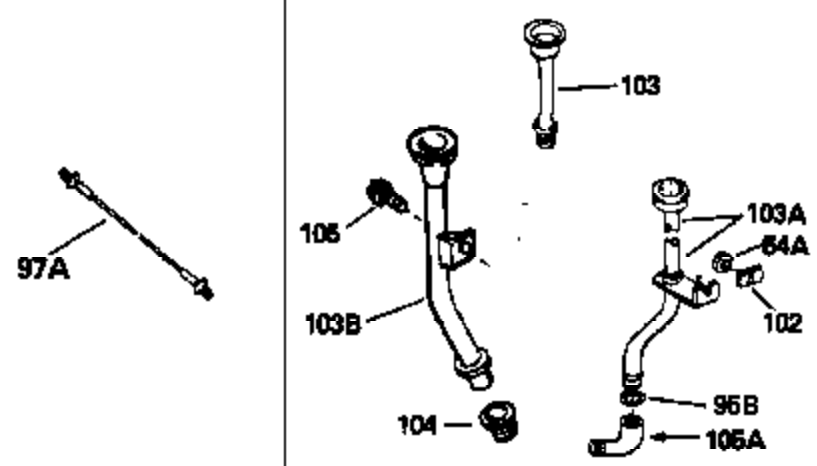

ILLUSTRATION SHOWS TYPICAL PARTS ONLY. ORDER BY PART NUMBER. PARTS NOT LISTED ARE SUPPLIED BY OEM.

VIEW 2 of 2

STD. POINT