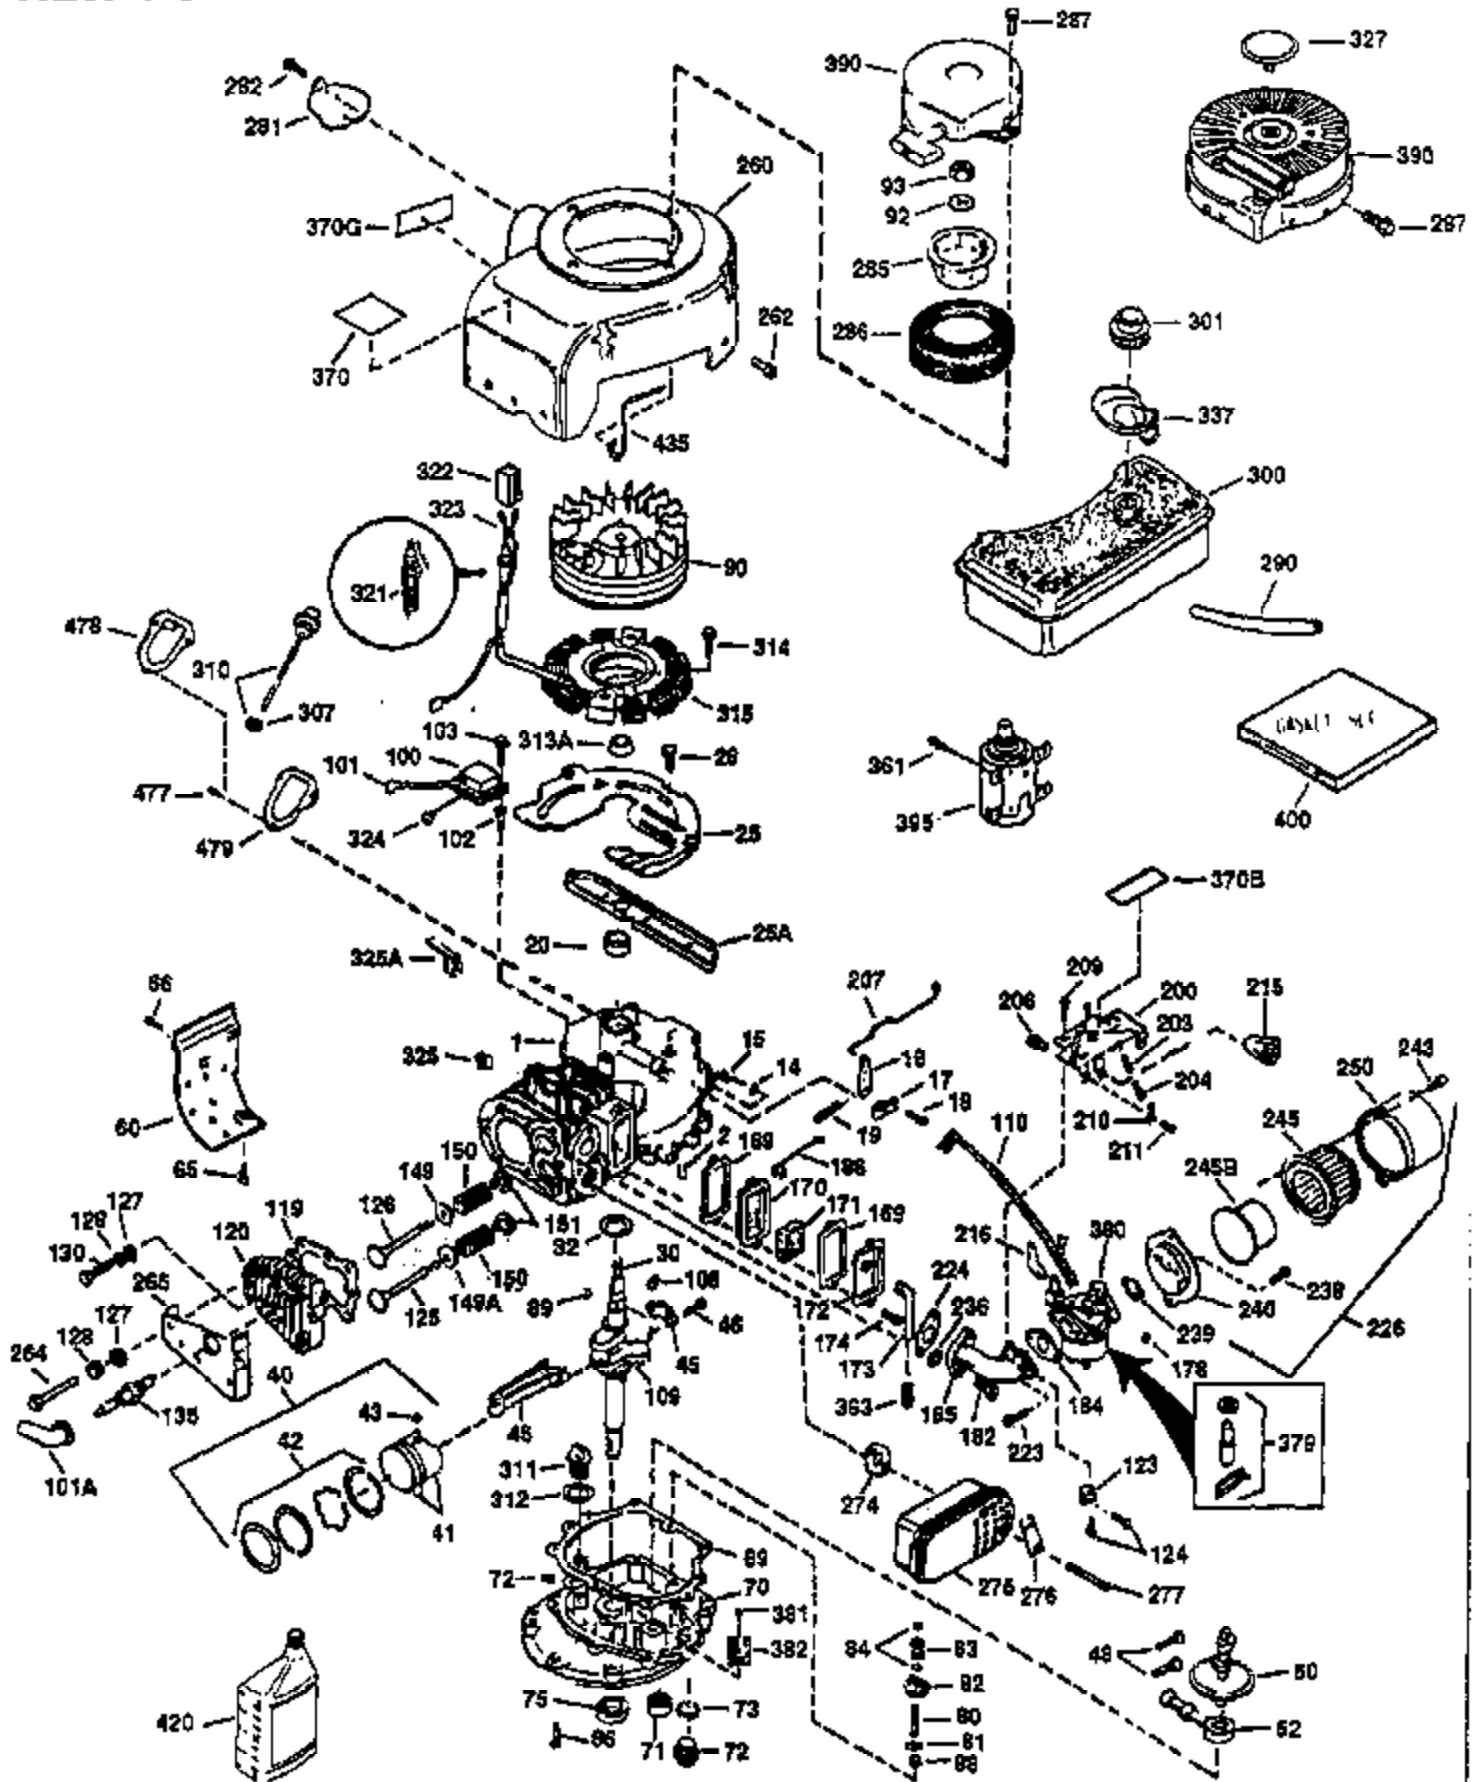

## Engine Parts List #1

Ref #	Part Number	Qty	Description
	1 34913A	1	Cylinder (Incl. 2 & 20)
	2 27652	2	Dowel Pin
	14 28277	1	Washer
	15 30669	1	Governor Rod (Incl. 14)
	16 31357	1	Governor Lever
	17 31335	1	Governor Lever Clamp
	18 650548	1	Screw, 8-32 x 5/16"
	19 31361	1	Extension Spring
	20 32630	1	Oil Seal
	25 29536	1	Blower Housing Baffle
	26 650561	2	Screw, 1/4-20 x 5/8"
	30 34880	1	Crankshaft
	40 34531	1	Piston, Pin & Ring Set (Std.)
	40 34532	1	Piston, Pin & Ring Set (.010" OS)
	40 34533	1	Piston, Pin & Ring Set (.020" OS)
	41 33312B	1	Piston & Pin Ass'y. (Std.) (Incl. 43)
	41 33313B	1	Piston & Pin Ass'y. (.010" OS) (Incl. 43)
	41 33314B	1	Piston & Pin Ass'y. (.020" OS) (Incl. 43)
	42 34854	1	Ring Set (Std.)
	42 34855	1	Ring Set (.010" OS)
	42 34856	1	Ring Set (.020" OS)
	43 27888	2	Piston Pin Retaining Ring
	45 31380C	1	Connecting Rod Ass'y. (Incl. 46)
	46 650662C	2	Connecting Rod Bolt
	48 34034	2	Valve Lifter
	50 32114	1	Camshaft
	52 31356	1	Oil Pump Ass'y.
	60 30622A	1	Blower Housing Extension
	64 30063	1	Screw, Torx T-30, 1/4-20 x 1/2"
	65 650128	1	Screw, 10-24 x 1/2"
	69 30684	1	* Mounting Flange Gasket
	70 31471D	1	Mounting Flange (Incl. 72,72A,75,80 & 81)
	72A 27642	1	Oil Drain Plug
	72 27642	1	Oil Drain Plug
	75 27897	1	Oil Seal
	80 30668	1	Governor Shaft
	81 30590A	2	Washer
	82 30591	1	Governor Gear Ass'y. (Incl. 81)
	83 30588A	1	Governor Spool
	84 29193	2	Retaining Ring
	86 650488	7	Screw, 1/4-20 x 1-1/4"
	88 31707A	1	Spacer (Incl. 81)
	89 32589	1	Flywheel Key
	90 611037	1	Flywheel
	92 650815	1	Belleville Washer
	93 8116	1	Flywheel Nut
	103 650489	2	Screw, 1/4-20 x 5/8"
	119 28938C	1	* Cylinder Head Gasket
	120 30938A	1	Cylinder Head
	125 27878A	1	Exhaust Valve (Std.) (Incl. 151)
	125 27880A	1	Exhaust Valve (1/32" OS) (Incl. 151)
	126 32783	1	Intake Valve (Std.) (Incl. 151)
	126 32784	1	Intake Valve (1/32" OS) (Incl. 151)
	127 650691	8	Washer
	128 650690	8	Belleville Washer
	130 650697A	8	Screw, 5/16-18 x 2-1/2"
	135 33636	1	Resistor Spark Plug (RJ17LM)
	149 27882	2	Valve Spring Cap