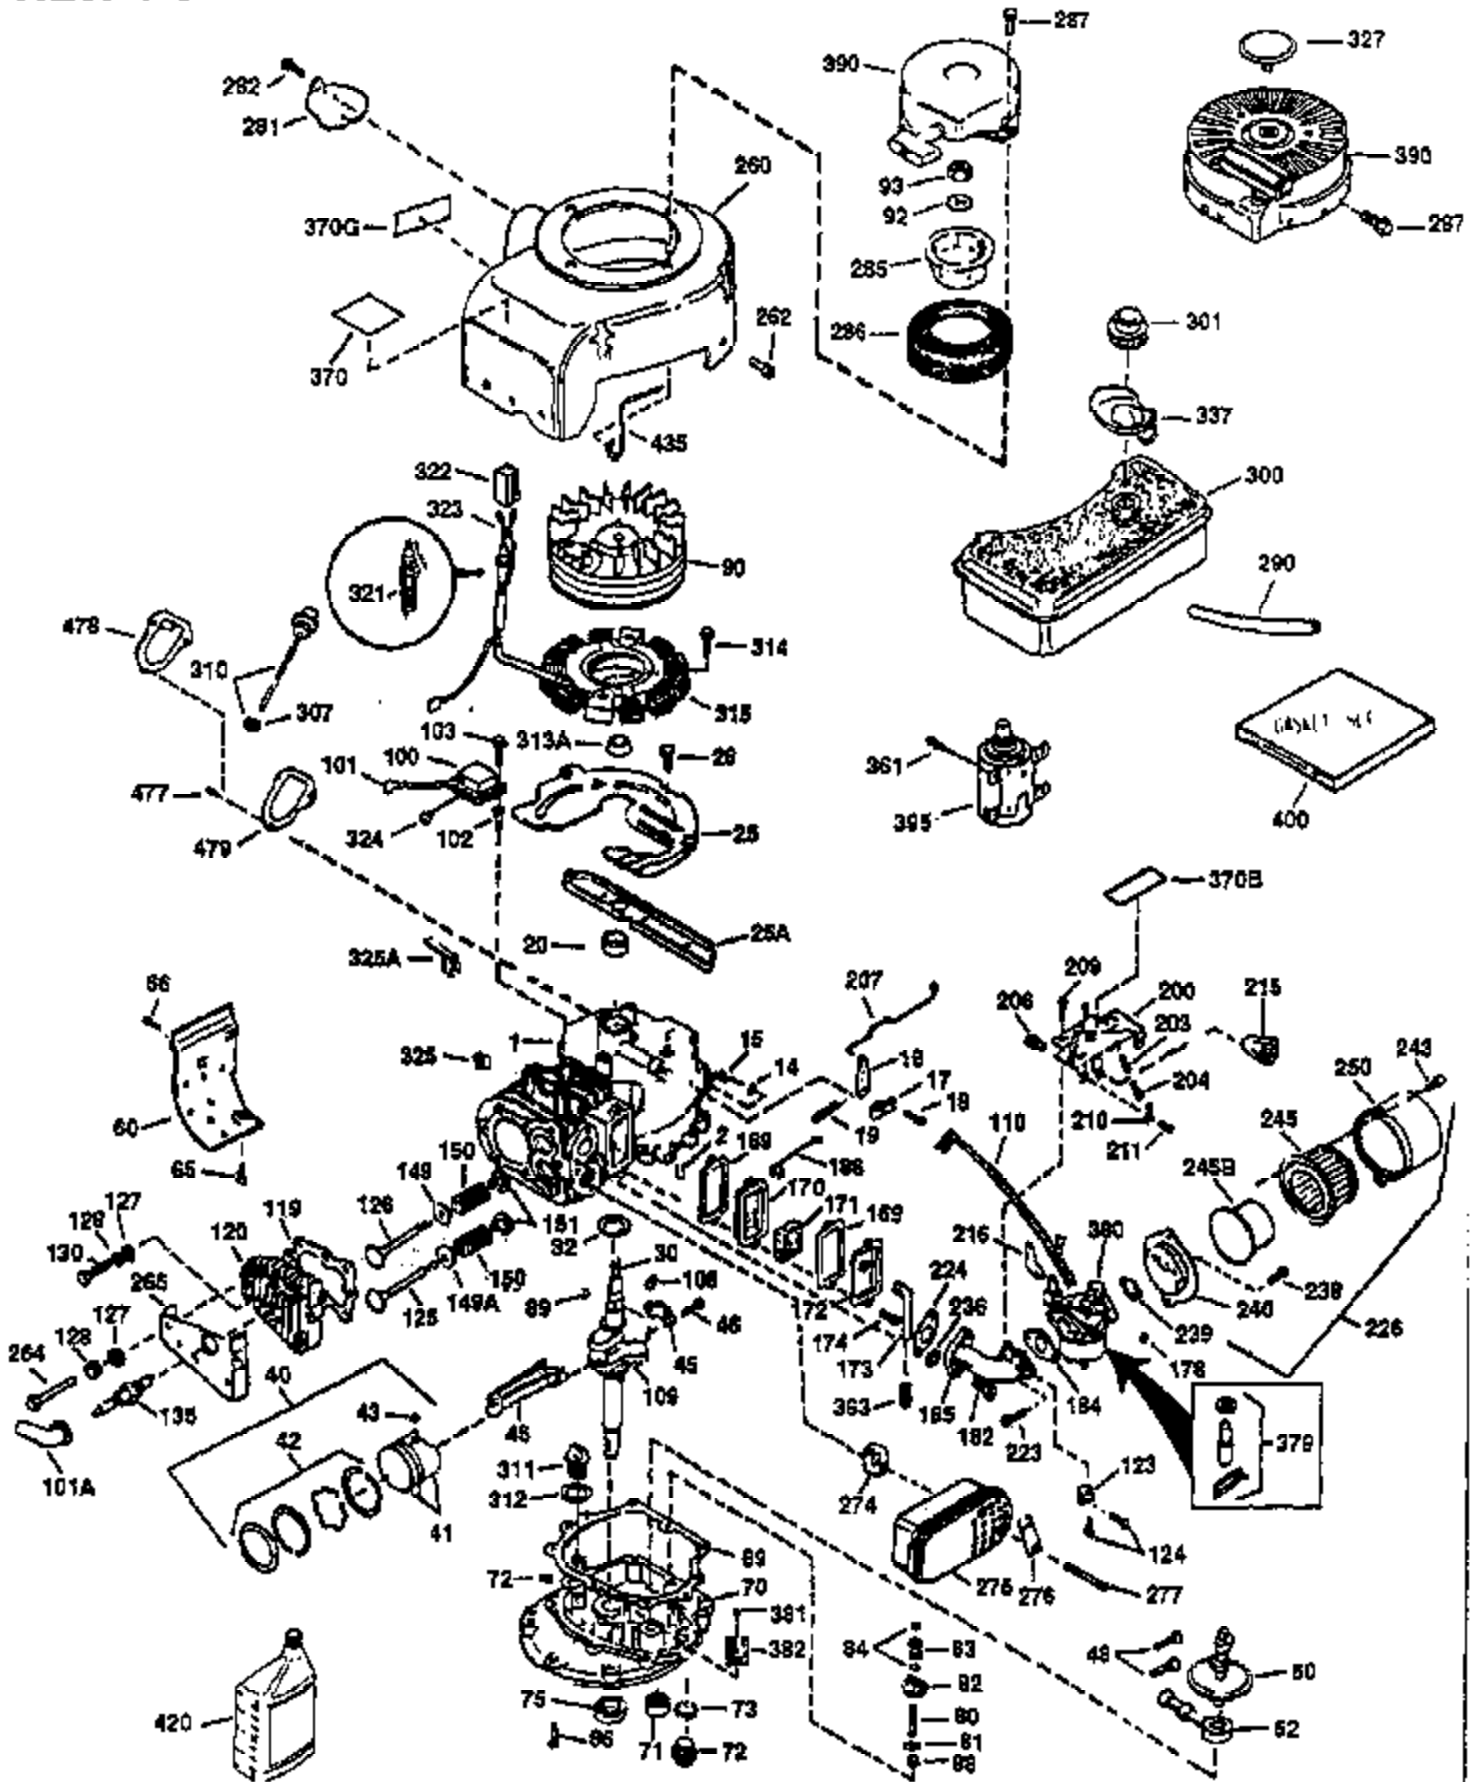

ILLUSTRATION SHOWS TYPICAL PARTS ONLY. ORDER BY PART NUMBER. PARTS NOT LISTED ARE SUPPLIED BY OEM.

VIEW 1 OF 2

Engine Parts List #1

Ref #	Part Number	Qty	Description
1	34913A	1	Cylinder (Incl. 2 & 20)
2	27652	2	Dowel Pin
14	28277	1	Washer
15	30669	1	Governor Rod (Incl. 14)
16	31357	1	Governor Lever
17	31335	1	Governor Lever Clamp
18	650548	1	Screw, 8-32 x 5/16"
19	31361	1	Extension Spring
20	32630	1	Oil Seal
25	29536	1	Blower Housing Baffle
26	650561	2	Screw, 1/4-20 x 5/8"
30	35209	1	Crankshaft
40	34531	1	Piston, Pin & Ring Set (Std.)
40	34532	1	Piston, Pin & Ring Set (.010" OS)
40	34533	1	Piston, Pin & Ring Set (.020" OS)
41	33312B	1	Piston & Pin Ass'y. (Std.) (Incl. 43)
41	33313B	1	Piston & Pin Ass'y. (.010" OS) (Incl. 43)
41	33314B	1	Piston & Pin Ass'y. (.020" OS) (Incl. 43)
42	34854	1	Ring Set (Std.)
42	34855	1	Ring Set (.010" OS)
42	34856	1	Ring Set (.020" OS)
43	27888	2	Piston Pin Retaining Ring
45	31380C	1	Connecting Rod Ass'y. (Incl. 46)
46	650662C	2	Connecting Rod Bolt
48	34034	2	Valve Lifter
50	32114	1	Camshaft
52	31356	1	Oil Pump Ass'y.
60	30622A	1	Blower Housing Extension
65	650128	1	Screw, 10-24 x 1/2"
66	30063	1	Screw, Torx T-30, 1/4-20 x 1/2"
69	30684	1	* Mounting Flange Gasket
70	31471D	1	Mounting Flange (Incl. 72,75,80 & 81)
72	27642	1	Oil Drain Plug
75	27897	1	Oil Seal
80	30668	1	Governor Shaft
81	30590A	2	Washer
82	30591	1	Governor Gear Ass'y. (Incl. 81)
83	30588A	1	Governor Spool
84	29193	2	Retaining Ring
86	650488	7	Screw, 1/4-20 x 1-1/4"
88	31707A	1	Spacer (Incl. 81)
89	32589	1	Flywheel Key
90	611084	1	Flywheel
92	650815	1	Belleville Washer
93	8116	1	Flywheel Nut
100	34443A	1	Solid State Ignition
101	610118	1	Spark Plug Cover
102	650872	2	Solid State Mounting Stud
103	651007	2	Screw, Torx T-15, 10-24 x 15/16"
110	36230	1	Ground Wire
119	36445	1	* Cylinder Head Gasket
120	36446	1	Cylinder Head
125	27878A	1	Exhaust Valve (Std.) (Incl. 151)
125	27880A	1	Exhaust Valve (1/32" OS) (Incl. 151)
126	32783	1	Intake Valve (Std.) (Incl. 151)
126	32784	1	Intake Valve (1/32" OS) (Incl. 151)
127	650691	8	Washer
128	650690	8	Belleville Washer