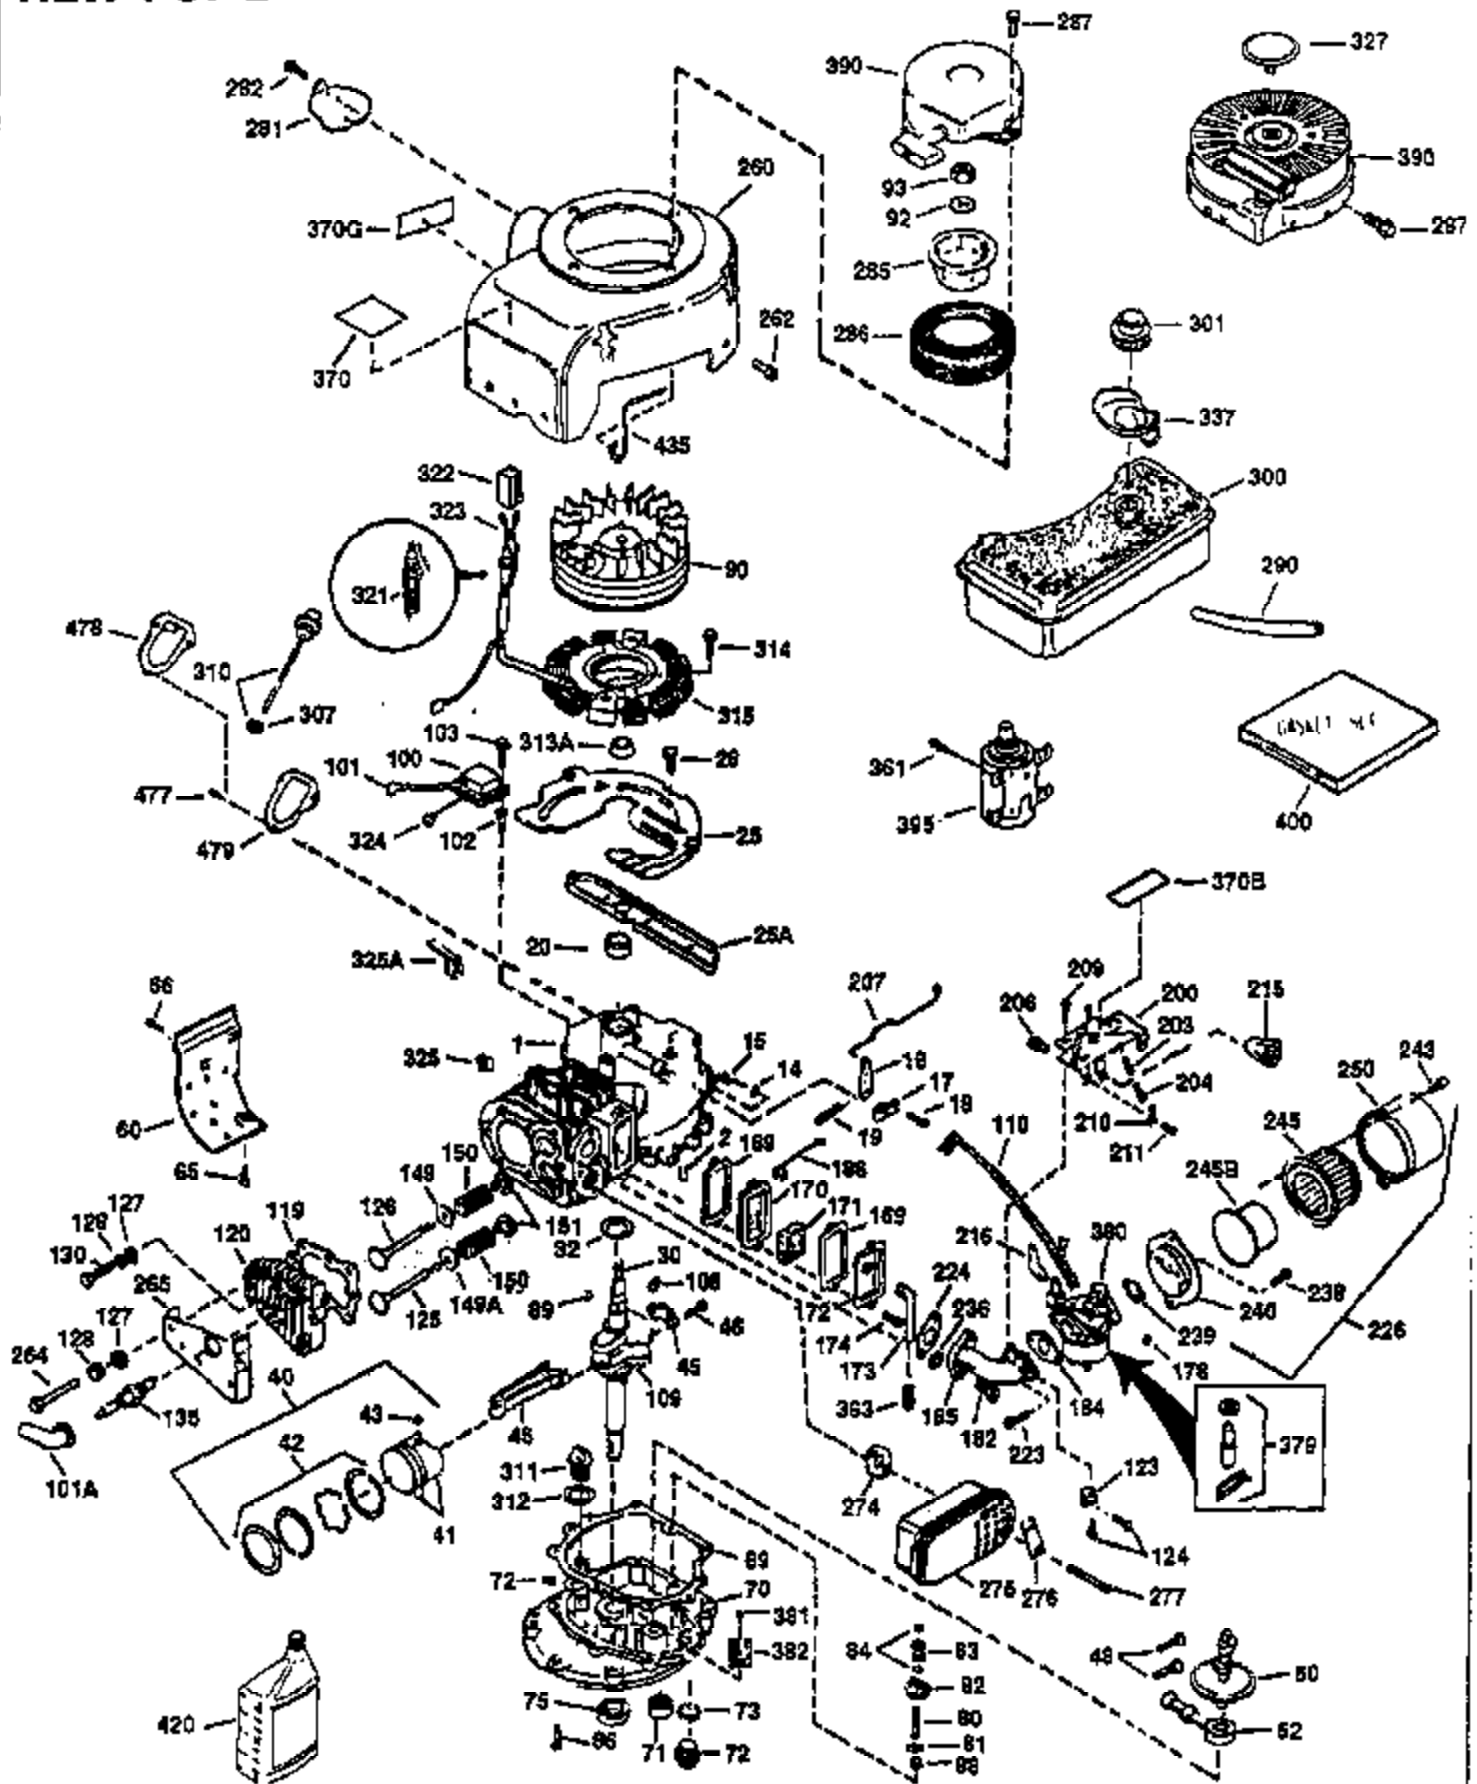

ILLUSTRATION SHOWS TYPICAL PARTS ONLY. ORDER BY PART NUMBER. PARTS NOT LISTED ARE SUPPLIED BY OEM.

VIEW 1 OF 2

Engine Parts List #1

Ref #	Part Number	Qty	Description
1	34913A	1	Cylinder (Incl. 2 & 20)
2	27652	2	Dowel Pin
14	28277	1	Washer
15	30669	1	Governor Rod (Incl. 14)
16	31357	1	Governor Lever
17	31335	1	Governor Lever Clamp
18	651018	1	Screw, Torx T-15, 8-32 x 19/64"
19	31361	1	Extension Spring
20	32630	1	Oil Seal
25	35256A	1	Blower Housing Baffle
26	650561	2	Screw, 1/4-20 x 5/8"
30	35196	1	Crankshaft
40	34531	1	Piston, Pin & Ring Set (Std.)
40	34532	1	Piston, Pin & Ring Set (.010" OS)
40	34533	1	Piston, Pin & Ring Set (.020" OS)
41	33312B	1	Piston & Pin Ass'y. (Std.) (Incl. 43)
41	33313B	1	Piston & Pin Ass'y. (.010" OS) (Incl. 43)
41	33314B	1	Piston & Pin Ass'y. (.020" OS) (Incl. 43)
42	34854	1	Ring Set (Std.)
42	34855	1	Ring Set (.010" OS)
42	34856	1	Ring Set (.020" OS)
43	27888	2	Piston Pin Retaining Ring
45	31380C	1	Connecting Rod Ass'y. (Incl. 46)
46	650662C	2	Connecting Rod Bolt
48	34034	2	Valve Lifter
50	32114	1	Camshaft
52	31356	1	Oil Pump Ass'y.
60	30622A	1	Blower Housing Extension
65	650128	1	Screw, 10-24 x 1/2"
66	30063	1	Screw, Torx T-30, 1/4-20 x 1/2"
69	30684	1	* Mounting Flange Gasket
70	31471D	1	Mounting Flange (Incl. 72,75,80 & 81)
72	27642	1	Oil Drain Plug
75	27897	1	Oil Seal
80	30668	1	Governor Shaft
81	30590A	2	Washer
82	30591	1	Governor Gear Ass'y. (Incl. 81)
83	30588A	1	Governor Spool
84	29193	2	Retaining Ring
86	650488	7	Screw, 1/4-20 x 1-1/4"
88	31707A	1	Spacer (Incl. 81)
89	32589	1	Flywheel Key
90	611087	1	Flywheel
92	650815	1	Belleville Washer
93	8116	1	Flywheel Nut
100	34443A	1	Solid State Ignition
101	610118	1	Spark Plug Cover
102	650872	2	Solid State Mounting Stud
103	651007	2	Screw, Torx T-15, 10-24 x 15/16"
110	36230	1	Ground Wire
119	36445	1	* Cylinder Head Gasket
120	36446	1	Cylinder Head
125	27878A	1	Exhaust Valve (Std.) (Incl. 151)
125	27880A	1	Exhaust Valve (1/32" OS) (Incl. 151)
126	32783	1	Intake Valve (Std.) (Incl. 151)
126	32784	1	Intake Valve (1/32" OS) (Incl. 151)
127	650691	8	Washer
128	650690	8	Belleville Washer