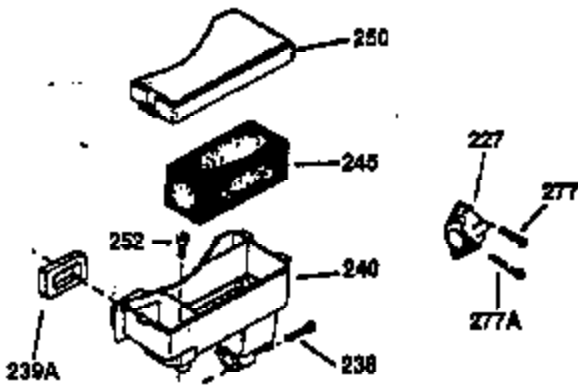

ILLUSTRATION SHOWS TYPICAL PARTS ONLY. ORDER BY PART NUMBER. PARTS NOT LISTED ARE SUPPLIED BY OEM.

VIEW 2 OF 2