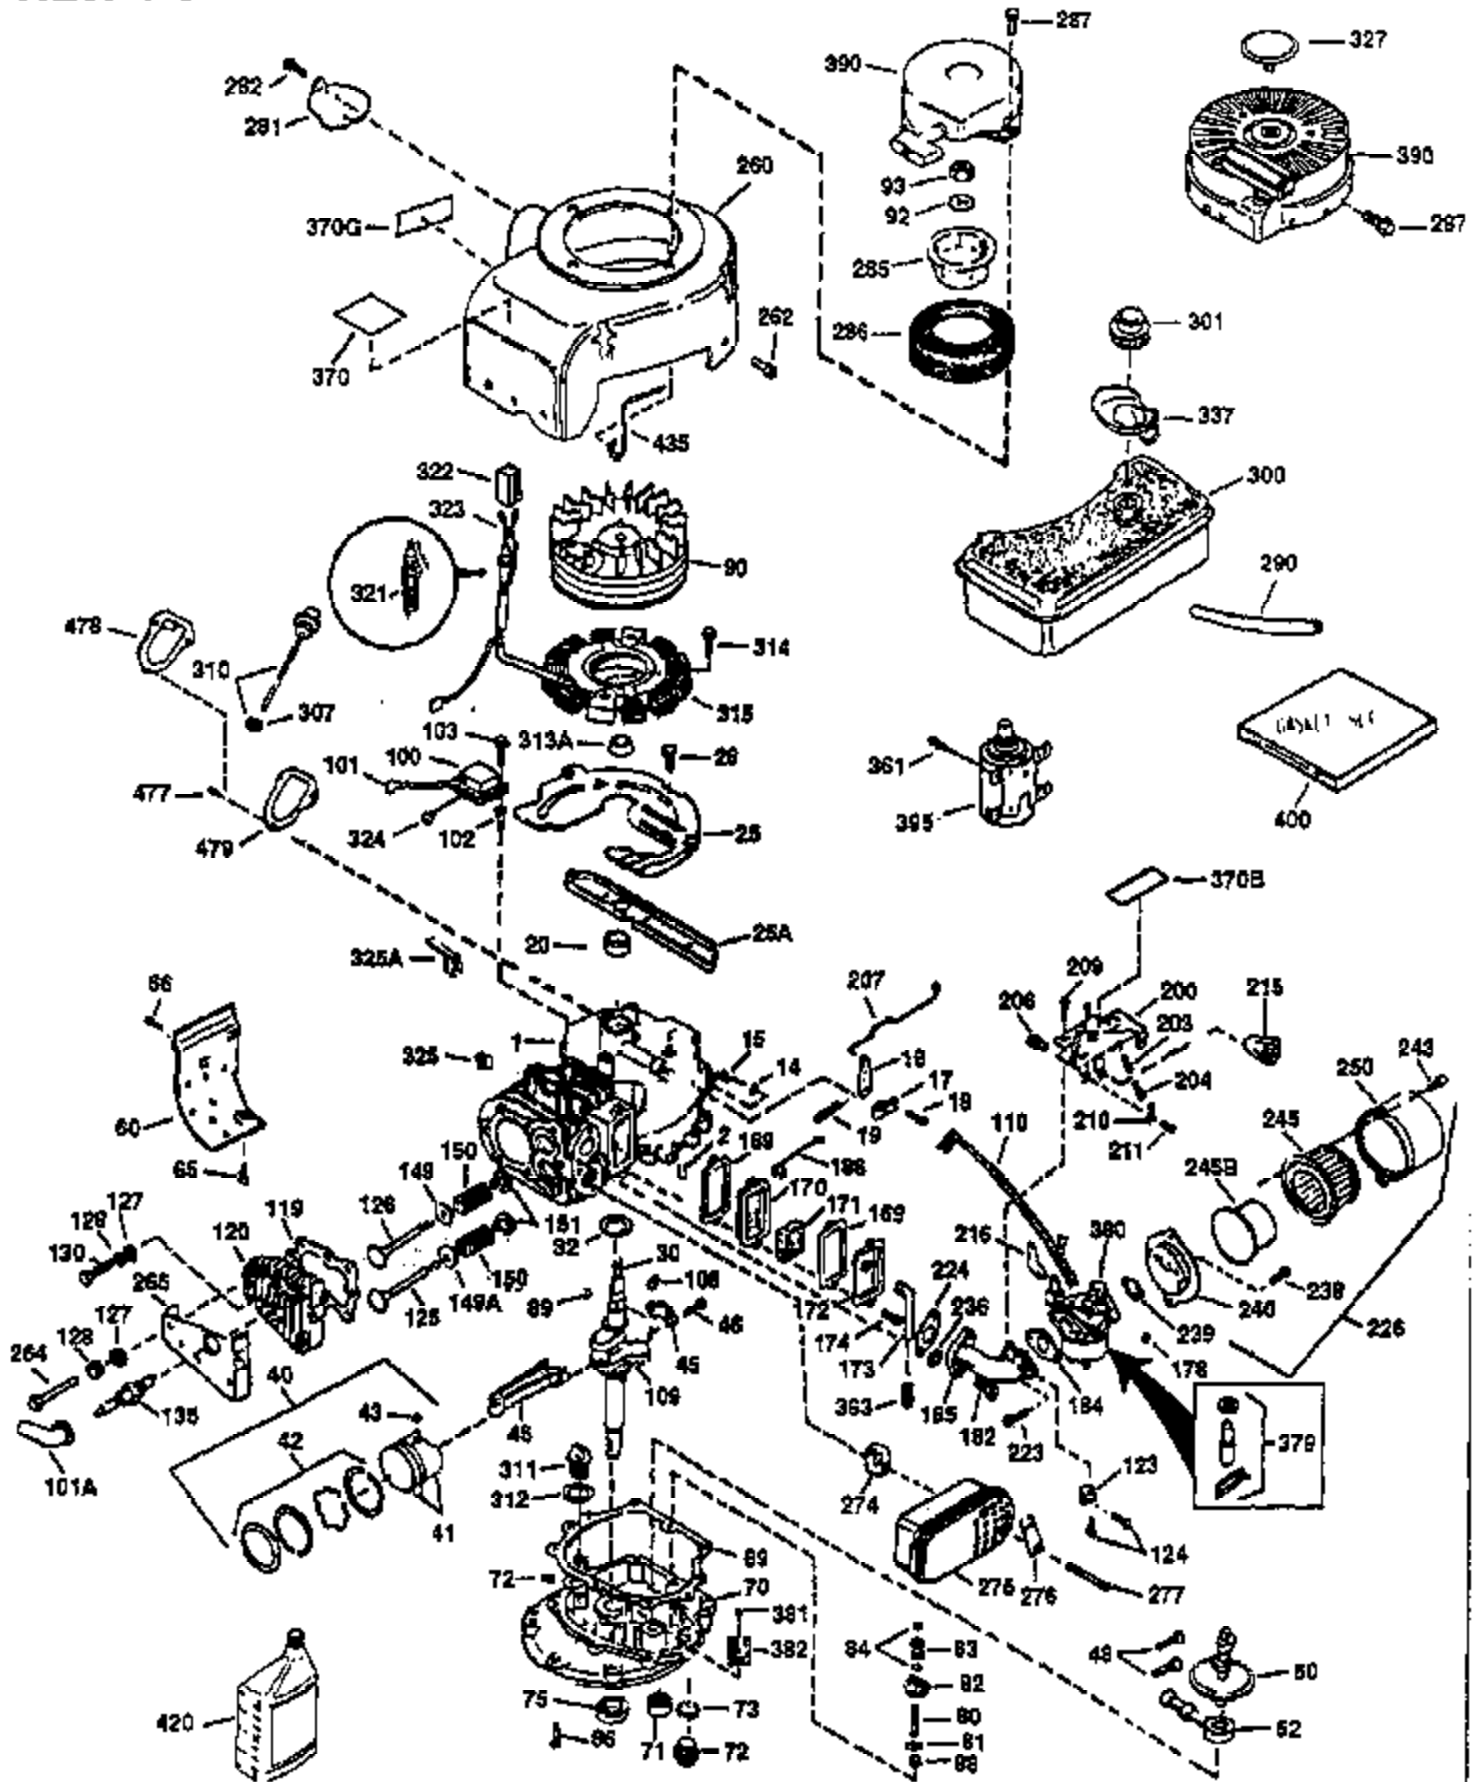

ILLUSTRATION SHOWS TYPICAL PARTS ONLY. ORDER BY PART NUMBER. PARTS NOT LISTED ARE SUPPLIED BY OEM.

VIEW 1 OF 2

Engine Parts List #1

Ref #	Part Number	Qty	Description
1	34913A	1	Cylinder (Incl. 2 & 20)
2	27652	2	Dowel Pin
14	28277	1	Washer
15	30669	1	Governor Rod (Incl. 14)
16	31357	1	Governor Lever
17	31335	1	Governor Lever Clamp
18	650548	1	Screw, 8-32 x 5/16"
19	31361	1	Extension Spring
20	32630	1	Oil Seal
25	35256A	1	Blower Housing Baffle
26	650561	2	Screw, 1/4-20 x 5/8"
30	35196	1	Crankshaft
40	34531	1	Piston, Pin & Ring Set (Std.)
40	34532	1	Piston, Pin & Ring Set (.010" OS)
40	34533	1	Piston, Pin & Ring Set (.020" OS)
41	33312B	1	Piston & Pin Ass'y. (Std.) (Incl. 43)
41	33313B	1	Piston & Pin Ass'y. (.010" OS) (Incl. 43)
41	33314B	1	Piston & Pin Ass'y. (.020" OS) (Incl. 43)
42	34854	1	Ring Set (Std.)
42	34855	1	Ring Set (.010" OS)
42	34856	1	Ring Set (.020" OS)
43	27888	2	Piston Pin Retaining Ring
45	31380C	1	Connecting Rod Ass'y. (Incl. 46)
46	650662C	2	Connecting Rod Bolt
48	34034	2	Valve Lifter
50	32114	1	Camshaft
52	31356	1	Oil Pump Ass'y.
60	30622A	1	Blower Housing Extension
64	30063	1	Screw, Torx T-30, 1/4-20 x 1/2"
65	650128	1	Screw, 10-24 x 1/2"
69	30684	1	* Mounting Flange Gasket
70	31471D	1	Mounting Flange (Incl. 72,75,80 & 81)
72	27642	1	Oil Drain Plug
75	27897	1	Oil Seal
80	30668	1	Governor Shaft
81	30590A	2	Washer
82	30591	1	Governor Gear Ass'y. (Incl. 81)
83	30588A	1	Governor Spool
84	29193	2	Retaining Ring
86	650488	7	Screw, 1/4-20 x 1-1/4"
88	31707A	1	Spacer (Incl. 81)
89	32589	1	Flywheel Key
90	611087	1	Flywheel
92	650815	1	Belleville Washer
93	8116	1	Flywheel Nut
100	34443A	1	Solid State Ignition
101	610118	1	Spark Plug Cover
102	650872	2	Solid State Mounting Stud
103	650814	2	Screw, Torx T-15, 10-24 x 1"
110	36230	1	Ground Wire
119	36445	1	* Cylinder Head Gasket
120	36446	1	Cylinder Head
125	27878A	1	Exhaust Valve (Std.) (Incl. 151)
125	27880A	1	Exhaust Valve (1/32" OS) (Incl. 151)
126	32783	1	Intake Valve (Std.) (Incl. 151)
126	32784	1	Intake Valve (1/32" OS) (Incl. 151)
127	650691	8	Washer
128	650690	8	Belleville Washer