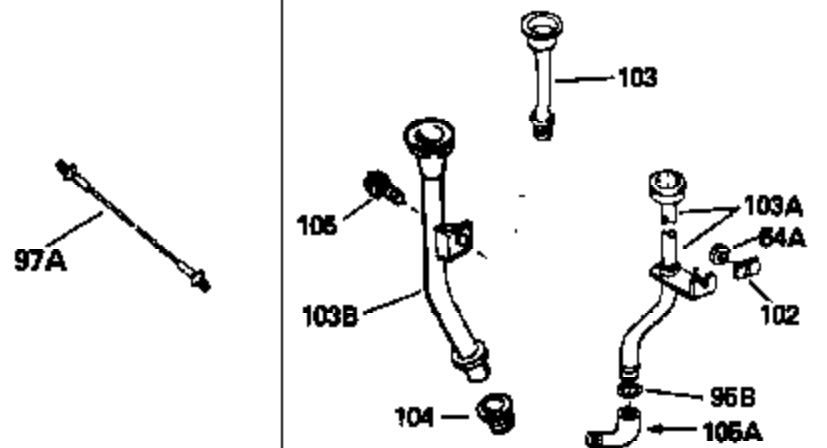

ILLUSTRATION SHOWS TYPICAL PARTS ONLY. ORDER BY PART NUMBER. PARTS NOT LISTED ARE SUPPLIED BY OEM.

VIEW 2 of 2

STD. POINT