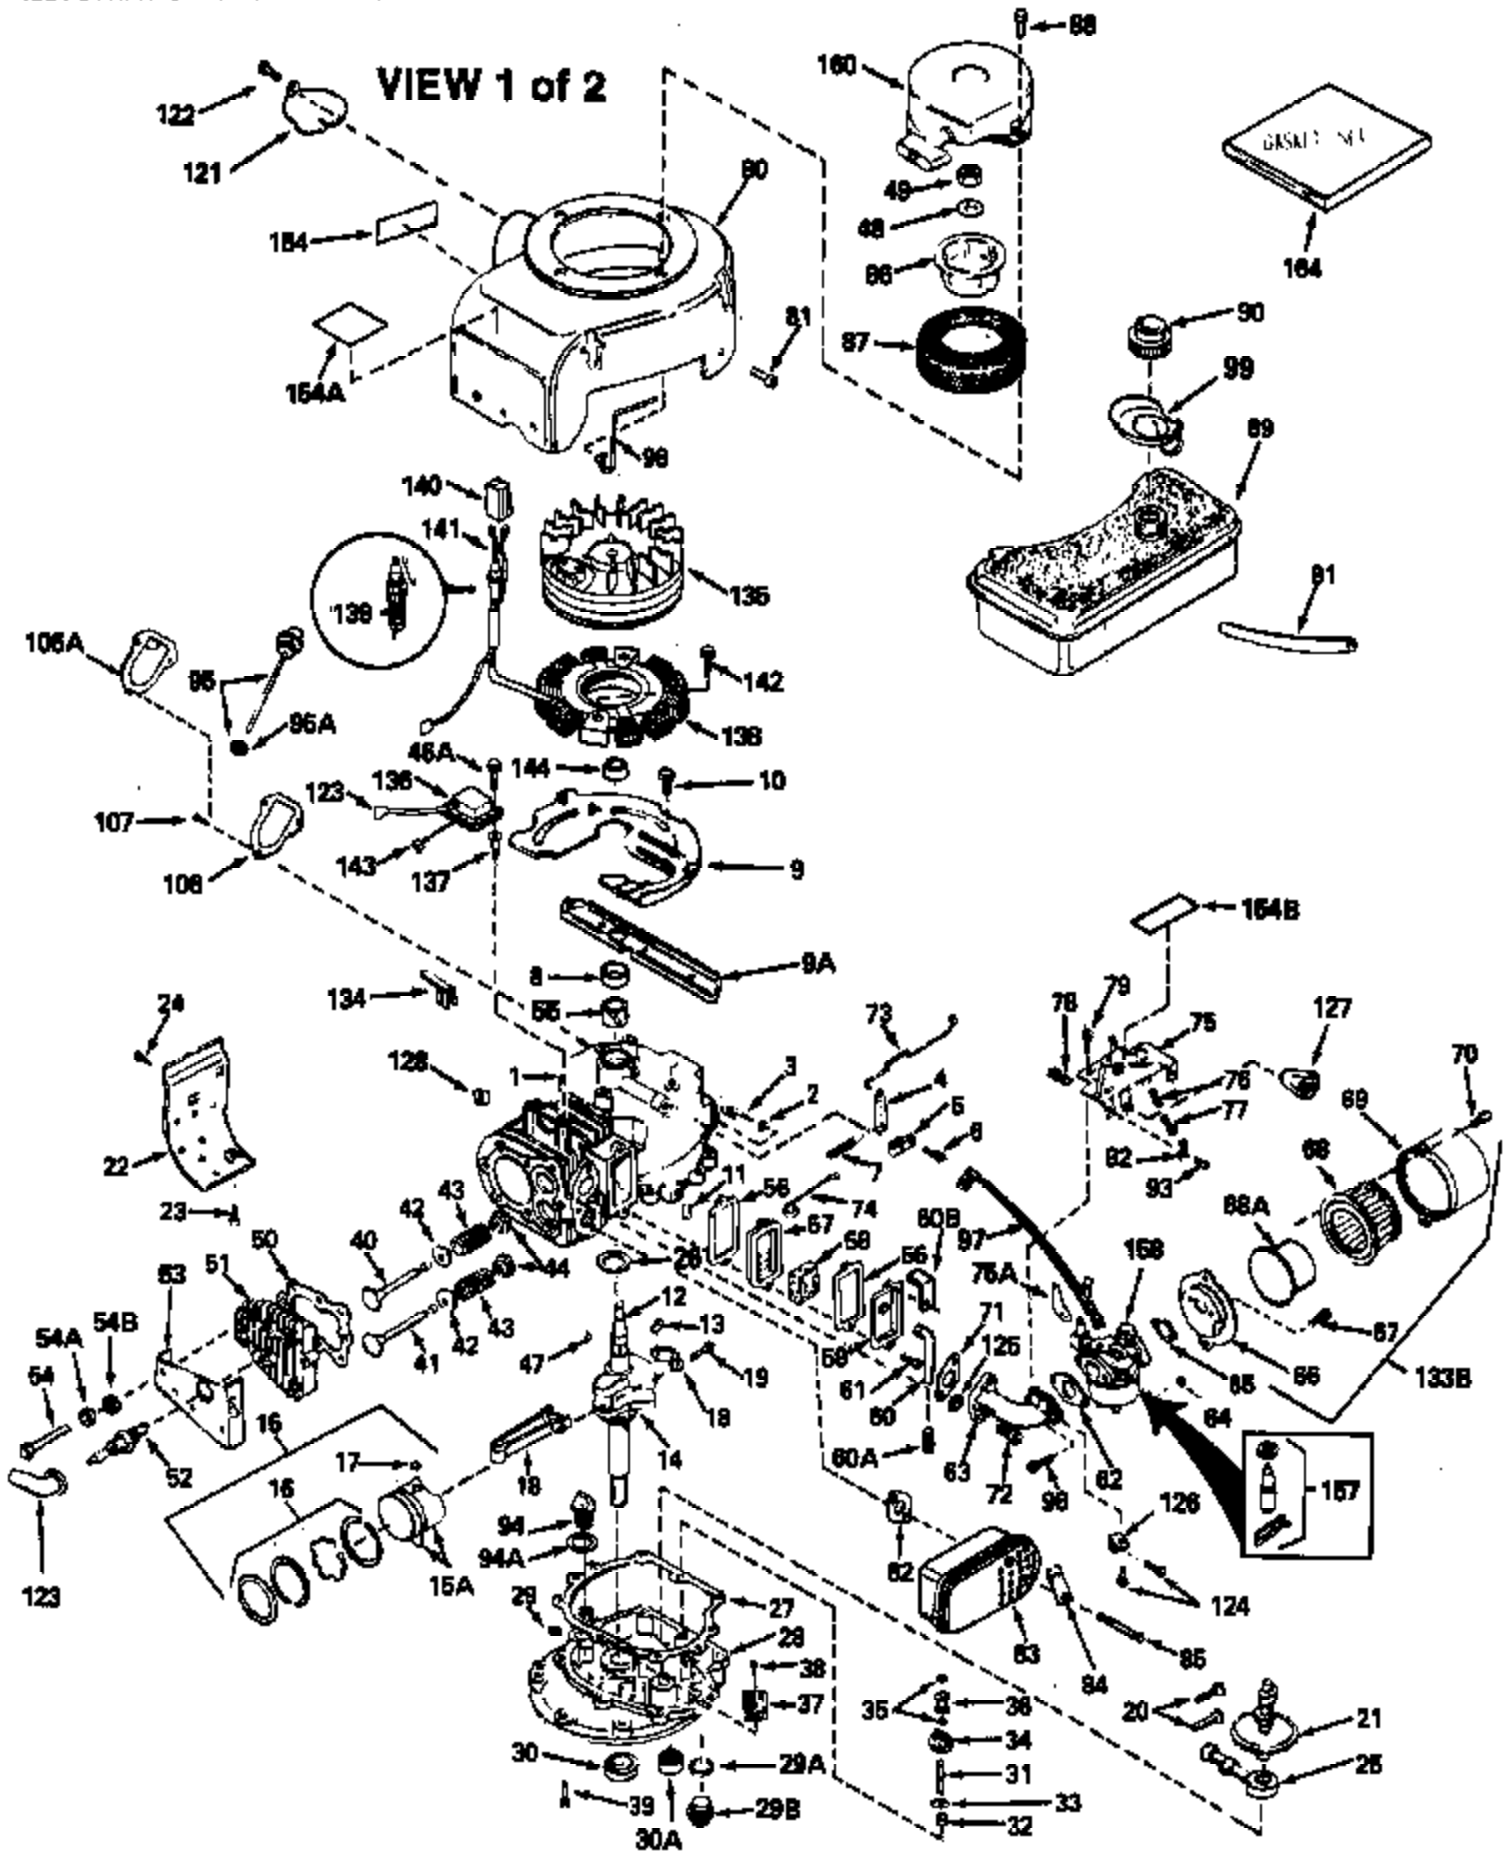

ILLUSTRATION SHOWS TYPICAL PARTS ONLY. ORDER BY PART NUMBER. PARTS NOT LISTED ARE SUPPLIED BY OEM.

Engine Parts List #1

Ref #	Part Number	Qty	Description
1	34913A		Cylinder (Incl. 8, 11, 94 & 94A) (2-5/8")
2	28277		Washer, Flat
3	30669		Rod, Governor
4	31357		Lever, Governor
5	31335		Clamp, Governor lever
6	650548		Screw, 8-32 x 5/16"
7	31361		Spring, Governor
8	32630		Seal, Oil
9	29536		Baffle, Blower housing (Use as required)
9	35256A		Blo.Hsg.Baffle (W/E.S.knock-out)(As required)
10	650561		Screw, 1/4-20 x 5/8"
11	27652		Pin, Dowel
12	35196		Crankshaft (Incl. 13 & 14)
13	29783		Pin, Crankshaft gear
14	27884		Gear, Crankshaft
15A	33312B		Piston & Pin Ass'y. (Incl.17)(2-5/8") (Std.)
15A	33313B		Piston & Pin Ass'y. (Incl. 17) (.010" OS)
15A	33314B		Piston & Pin Ass'y. (Incl. 17) (.020" OS)
15	34531		Piston, Pin & Ring Set (2-5/8") (Std.)
15	34532		Piston, Pin & Ring Set (.010" OS)
15	34533		Piston, Pin & Ring Set (.020" OS)
16	34854		Ring Set (2-5/8") (Std.)
16	34855		Ring Set (.010" OS)
16	34856		Ring Set (.020" OS)
17	27888		Ring, Piston pin retaining
18	31380C		Rod Assy., Connecting (Incl. 19)
19	650662C		Bolt, Connecting rod (Incl. 2 pieces)
20	34034		Lifter, Valve
21	32114		Camshaft (MCR)
22	30622A		Extension, Blower housing
23	650128		Screw, 10-24 x 1/2"
24	30688		Screw, 1/4-20 x 1/2"
25	31356		Pump Assy., Oil
27	30684		* Gasket, Cylinder cover
28	31471C		Flange Ass'y. (Incl. 29,30,31,33,182 & 183)
29	27642		Plug, Pipe (sq.hd, 1/4-28)
30	27897		Seal, Oil
31	30668		Shaft, Mech. Governor
32	31707A		Governor Spacer Assy. (Incl. 33)
33	30590A		Washer, Flat (2 required)
34	30591		Gear Assy., Governor
35	29193		Ring, Retaining
36	30588A		Spool, Governor
37	31355		Screen, Oil filter (Use as required)
38	29117		Screw, 8-32 x 5/16" (Use as required)
39	650488		Screw, 1/4-20 x 1-1/4"
40	32783		Intake Valve (Std.) (Incl. 44)
40	32784		Intake Valve (1/32" OS) (Incl. 44)
41	27878A		Exhaust Valve (Std.) (Incl. 44)
41	27880A		Exhaust Valve (1/32" OS) (Incl. 44)
42	27882		Cap, Upper valve spring
43	27881		Spring, Valve
44	32581		Cap, Lower valve spring
46A	650814		Screw, 10-24 x 1"
47	32589		Key, Flywheel
48	650815		Washer, Belleville
49	8116		Nut, Washer, 1/2-20
50	28938B		* Gasket, Head