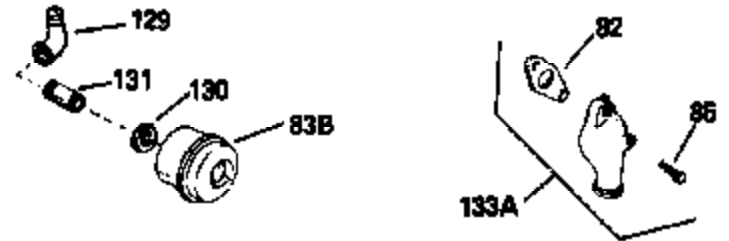

VIEW 2 of 2

STD. POINT