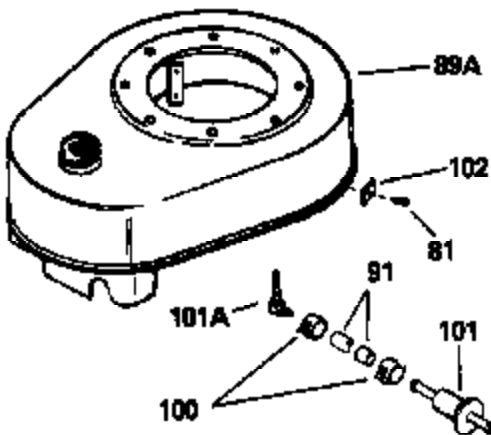

ILLUSTRATION SHOWS TYPICAL PARTS ONLY. ORDER BY PART NUMBER. PARTS NOT LISTED ARE SUPPLIED BY OEM.

OPTIONAL 110 - 120 VOLT
STARTER MOTOR KIT

VIEW 2 of 2

STD. POINT

Ref #	Part Number	Qty	Description
54A	26073		Washer, Flat (Use as required)
54A	650690		Washer, Belleville (Use as required)
81	29747B		Screw, 5/16-24 x 21/32"
82	27930		* Gasket, Exhaust
83C	391026		Muffler (Incl. 115, 116 & 117) (This spark arrestor muffler can be used on any model)
85	30196		Screw, 5/16-18 x 3/4" (Use as required)
85	650696		Screw, 5/16-18 x 2-3/4" (Use as required)
85	650697A		Screw, 5/16-18 x 2-1/2" (Use as required)
88A	30688		Screw, 1/4-20 x 1/2"
91	29774		Fuel Line (8-1/4") (Use as required)
91	30962		Fuel Line (32") (Use as required)
100	26460		Clamp, Fuel line (Use as required)
115	33323		Screen, Muffler (Use as required)
116	33700		Cover & tube, Muffler (Use as required)
117	650578		Screw, 8-18 x 3/8" (Use as required)
133A	31288		Muffler Adapter Kit (Incl. 82 & 85)(As req.)
133	730130		Muffler Adap. Kit (Incl. 82 & 85)(As req.)
161	33606		Starter Motor (12 volt) (Refer to Division 5, Section D, page 20 for breakdown)
162	33329D		Starter Motor Kit (110-120 volt) (Refer to service number stamped on end cap of motor, or on decal, for identification. For breakdown see Division 5, Section D, Page 16.)
163	611042		Flywheel (Ring gear flywheel required on engines using 110-120 volt starter motor kits listed above) (Use on Std. point ignitions)
163	611085		Flywheel (Ring gear flywheel required on engines using 110-120 volt starter motor kits listed above) (Use on solid state ignitions)