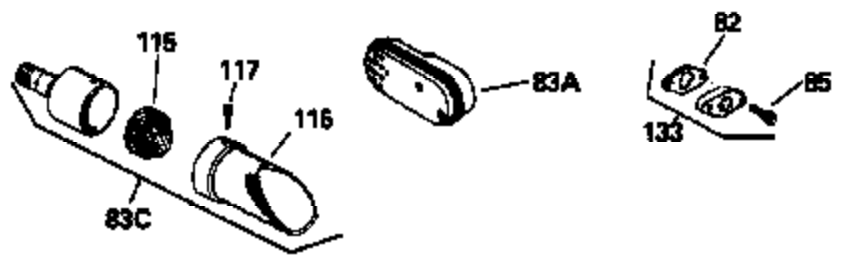

VIEW 2 of 2

STD. POINT