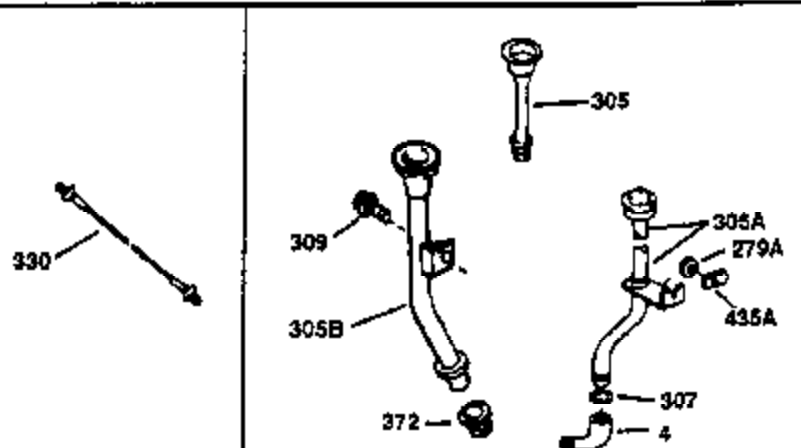

ILLUSTRATION SHOWS TYPICAL PARTS ONLY. ORDER BY PART NUMBER. PARTS NOT LISTED ARE SUPPLIED BY OEM.

VIEW 2 OF 2