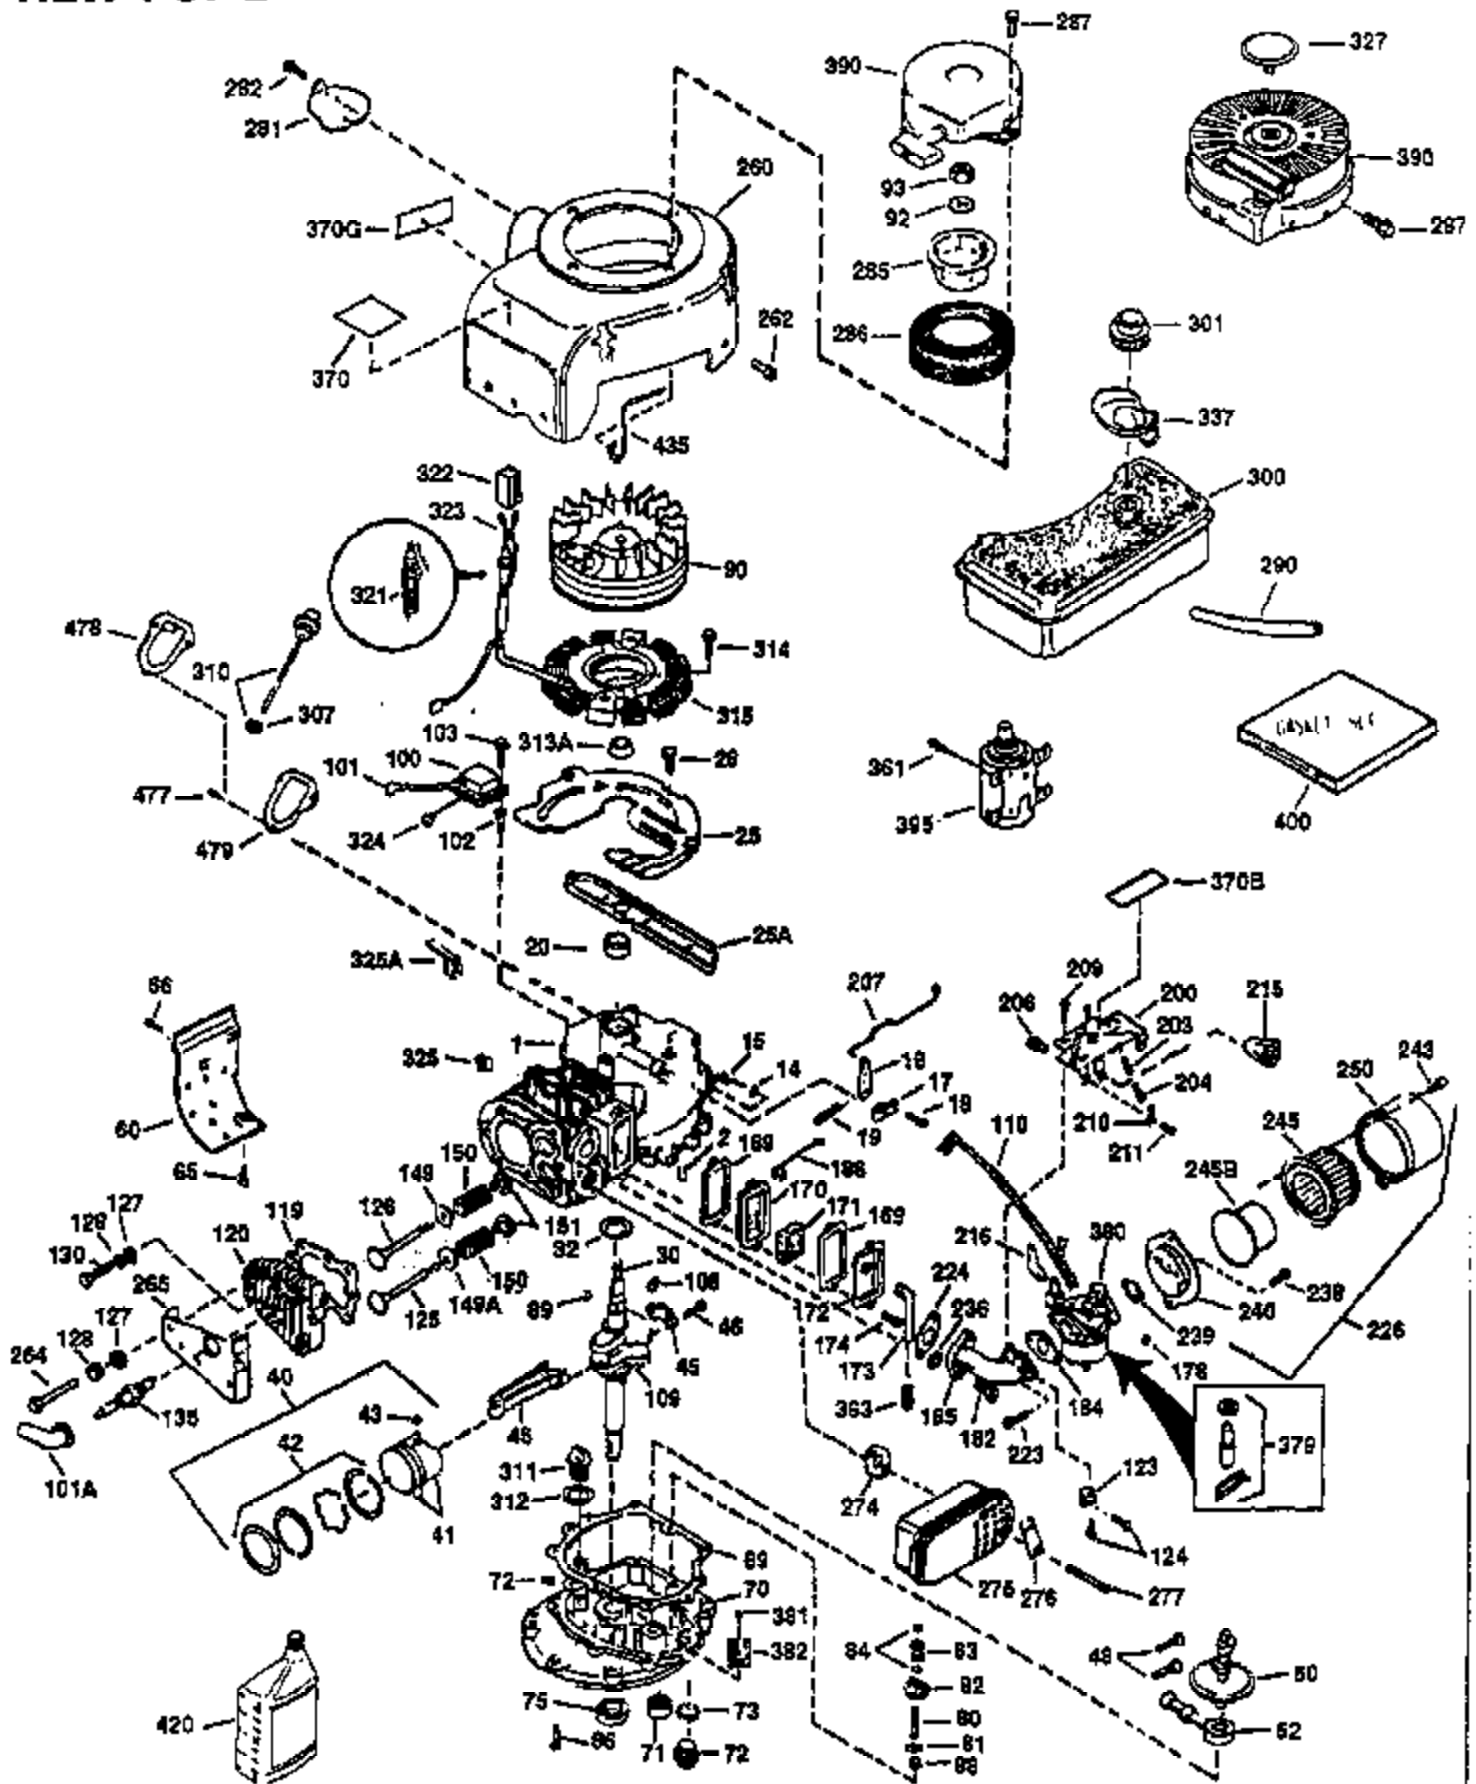

ILLUSTRATION SHOWS TYPICAL PARTS ONLY. ORDER BY PART NUMBER. PARTS NOT LISTED ARE SUPPLIED BY OEM.

VIEW 1 OF 2

Engine Parts List #1

Ref #	Part Number	Qty	Description
1	34913A	1	Cylinder (Incl. 2 & 20)
2	27652	2	Dowel Pin
14	28277	1	Washer
15	30669	1	Governor Rod (Incl. 14)
16	31357	1	Governor Lever
17	31335	1	Governor Lever Clamp
18	650548	1	Screw, 8-32 x 5/16"
19	31361	1	Extension Spring
20	32630	1	Oil Seal
25	29536	1	Blower Housing Baffle
26	650561	2	Screw, 1/4-20 x 5/8"
30	35196	1	Crankshaft
40	34531	1	Piston, Pin & Ring Set (Std.)
40	34532	1	Piston, Pin & Ring Set (.010" OS)
40	34533	1	Piston, Pin & Ring Set (.020" OS)
41	33312B	1	Piston & Pin Ass'y. (Std.) (Incl. 43)
41	33313B	1	Piston & Pin Ass'y. (.010" OS) (Incl. 43)
41	33314B	1	Piston & Pin Ass'y. (.020" OS) (Incl. 43)
42	34854	1	Ring Set (Std.)
42	34855	1	Ring Set (.010" OS)
42	34856	1	Ring Set (.020" OS)
43	27888	2	Piston Pin Retaining Ring
45	31380C	1	Connecting Rod Ass'y. (Incl. 46)
46	650662C	2	Connecting Rod Bolt
48	34034	2	Valve Lifter
50	32114	1	Camshaft
52	31356	1	Oil Pump Ass'y.
60	30622A	1	Blower Housing Extension
64	30063	1	Screw, Torx T-30, 1/4-20 x 1/2"
65	650128	1	Screw, 10-24 x 1/2"
69	30684	1	* Mounting Flange Gasket
70	31471D	1	Mounting Flange (Incl. 72,75,80 & 81)
72	27642	1	Oil Drain Plug
75	27897	1	Oil Seal
80	30668	1	Governor Shaft
81	30590A	2	Washer
82	30591	1	Governor Gear Ass'y. (Incl. 81)
83	30588A	1	Governor Spool
84	29193	2	Retaining Ring
86	650488	7	Screw, 1/4-20 x 1-1/4"
88	31707A	1	Spacer (Incl. 81)
89	32589	1	Flywheel Key
90	611084	1	Flywheel
92	650815	1	Belleville Washer
93	8116	1	Flywheel Nut
100	34443A	1	Solid State Ignition
101	610118	1	Spark Plug Cover
102	650872	2	Solid State Mounting Stud
103	650814	2	Screw, Torx T-15, 10-24 x 1"
110	36230	1	Ground Wire
119	28938C	1	* Cylinder Head Gasket
120	30938A	1	Cylinder Head
125	27878A	1	Exhaust Valve (Std.) (Incl. 151)
125	27880A	1	Exhaust Valve (1/32" OS) (Incl. 151)
126	32783	1	Intake Valve (Std.) (Incl. 151)
126	32784	1	Intake Valve (1/32" OS) (Incl. 151)
127	650691	8	Washer
128	650690	8	Belleville Washer