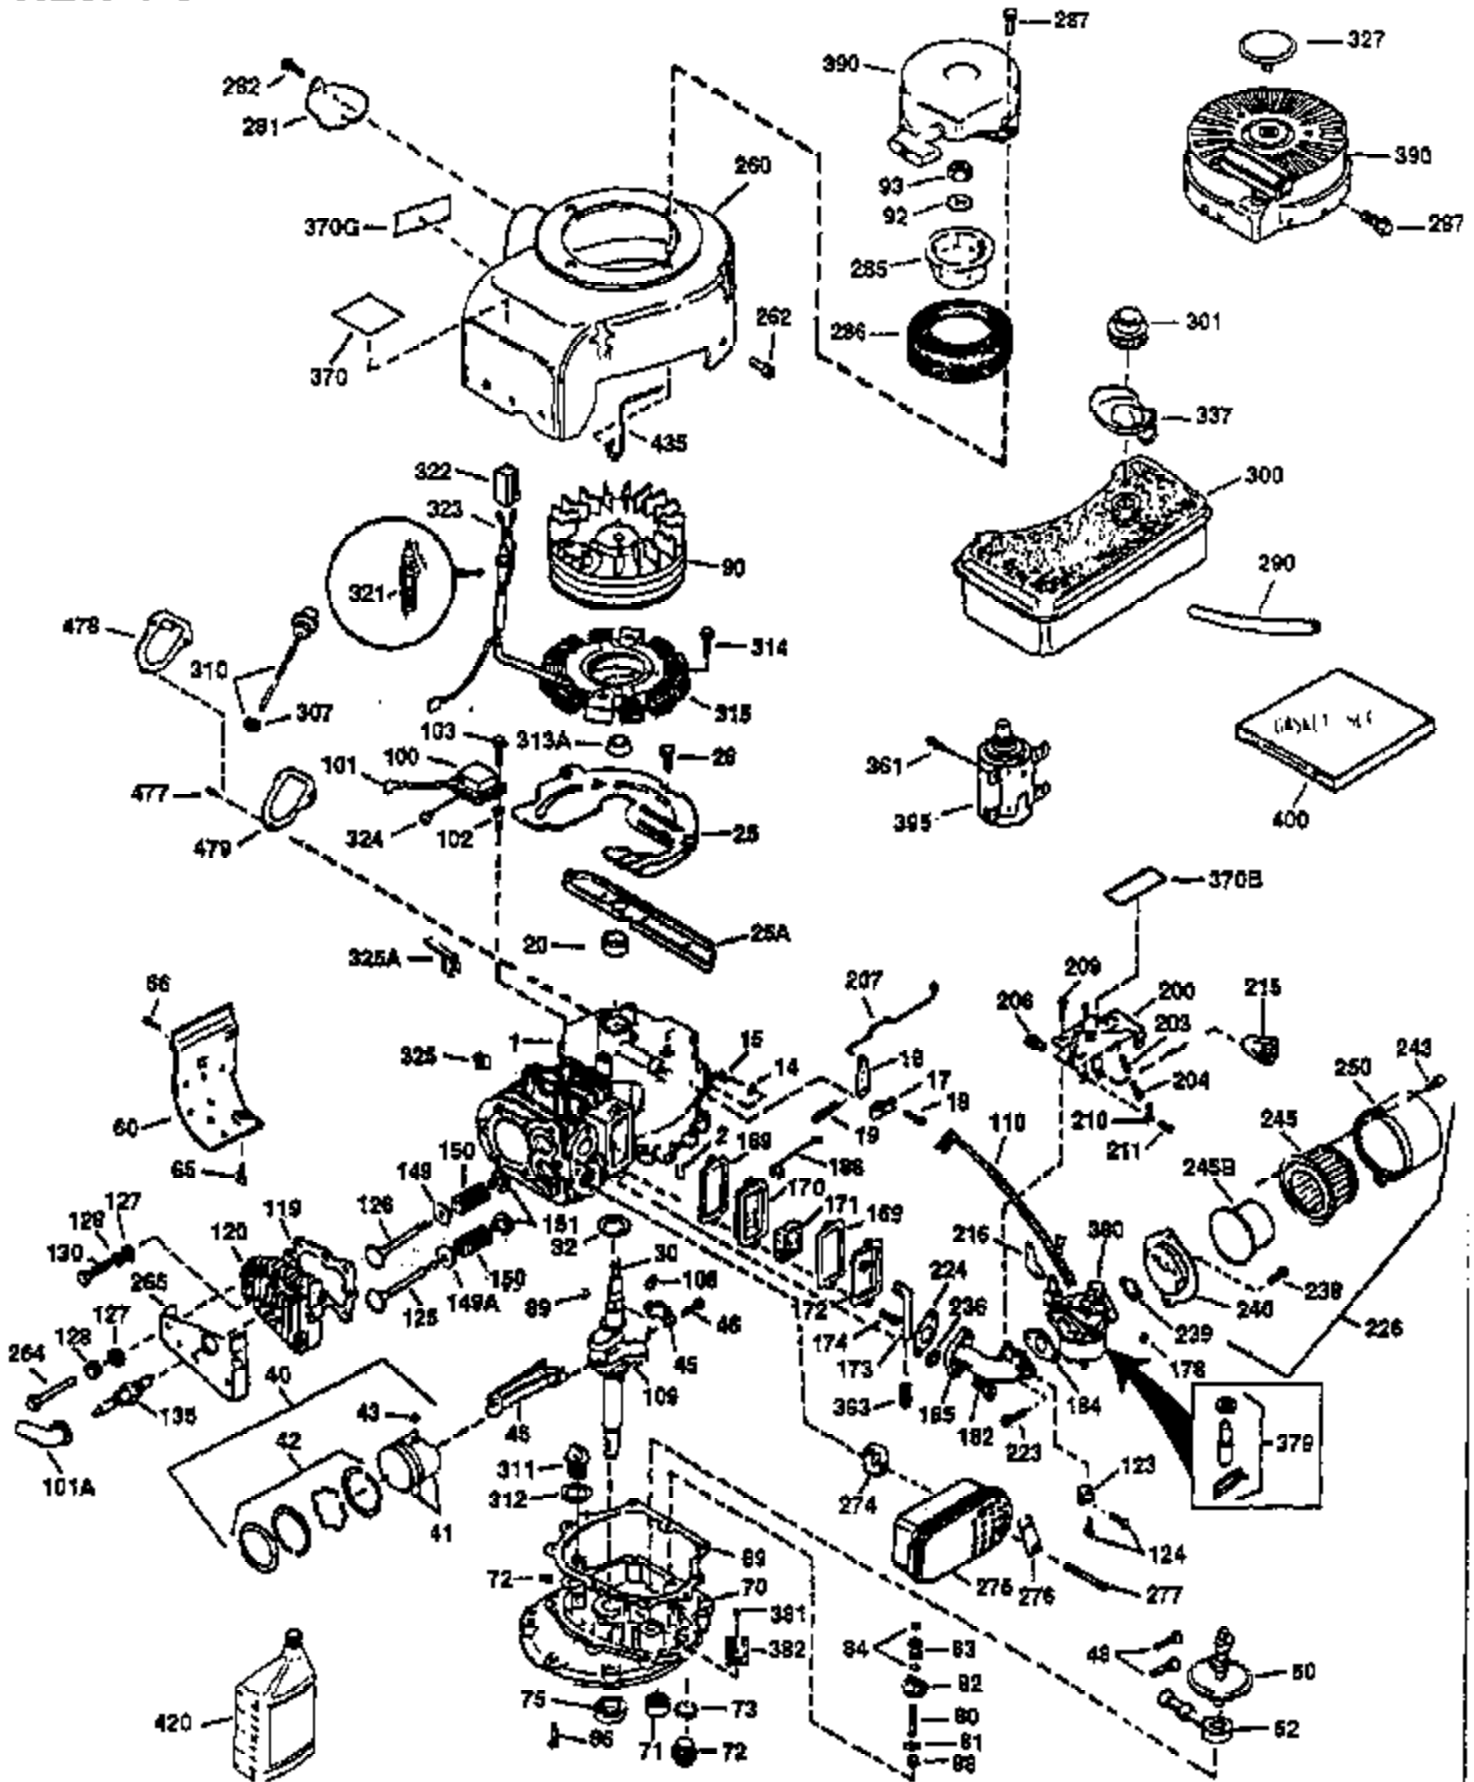

ILLUSTRATION SHOWS TYPICAL PARTS ONLY. ORDER BY PART NUMBER. PARTS NOT LISTED ARE SUPPLIED BY OEM.

VIEW 1 OF 2

Engine Parts List #1

Ref #	Part Number	Qty	Description
1	34913A	1	Cylinder (Incl. 2 & 20)
2	27652	2	Dowel Pin
14	28277	1	Washer
15	30669	1	Governor Rod (Incl. 14)
16	31357	1	Governor Lever
17	31335	1	Governor Lever Clamp
18	650548	1	Screw, 8-32 x 5/16"
19	31361	1	Extension Spring
20	32630	1	Oil Seal
25	29536	1	Blower Housing Baffle
26	650561	2	Screw, 1/4-20 x 5/8"
30	35265	1	Crankshaft
40	34531	1	Piston, Pin & Ring Set (Std.)
40	34532	1	Piston, Pin & Ring Set (.010" OS)
40	34533	1	Piston, Pin & Ring Set (.020" OS)
41	33312B	1	Piston & Pin Ass'y. (Std.) (Incl. 43)
41	33313B	1	Piston & Pin Ass'y. (.010" OS) (Incl. 43)
41	33314B	1	Piston & Pin Ass'y. (.020" OS) (Incl. 43)
42	34854	1	Ring Set (Std.)
42	34855	1	Ring Set (.010" OS)
42	34856	1	Ring Set (.020" OS)
43	27888	2	Piston Pin Retaining Ring
45	31380C	1	Connecting Rod Ass'y. (Incl. 46)
46	650662C	2	Connecting Rod Bolt
48	34034	2	Valve Lifter
50	32114	1	Camshaft
52	31356	1	Oil Pump Ass'y.
60	30622A	1	Blower Housing Extension
64	30063	1	Screw, Torx T-30, 1/4-20 x 1/2"
65	650128	1	Screw, 10-24 x 1/2"
69	30684	1	* Mounting Flange Gasket
70	31471D	1	Mounting Flange (Incl. 72,75,80 & 81)
72	27642	1	Oil Drain Plug
75	27897	1	Oil Seal
80	30668	1	Governor Shaft
81	30590A	2	Washer
82	30591	1	Governor Gear Ass'y. (Incl. 81)
83	30588A	1	Governor Spool
84	29193	2	Retaining Ring
86	650488	7	Screw, 1/4-20 x 1-1/4"
88	31707A	1	Spacer (Incl. 81)
89	32589	1	Flywheel Key
90	611084	1	Flywheel
92	650815	1	Belleville Washer
93	8116	1	Flywheel Nut
100	34443A	1	Solid State Ignition
101	610118	1	Spark Plug Cover
102	650872	2	Solid State Mounting Stud
103	650814	2	Screw, Torx T-15, 10-24 x 1"
110	36230	1	Ground Wire
119	36445	1	* Cylinder Head Gasket
120	36446	1	Cylinder Head
125	27878A	1	Exhaust Valve (Std.) (Incl. 151)
125	27880A	1	Exhaust Valve (1/32" OS) (Incl. 151)
126	32783	1	Intake Valve (Std.) (Incl. 151)
126	32784	1	Intake Valve (1/32" OS) (Incl. 151)
127	650691	8	Washer
128	650690	8	Belleville Washer