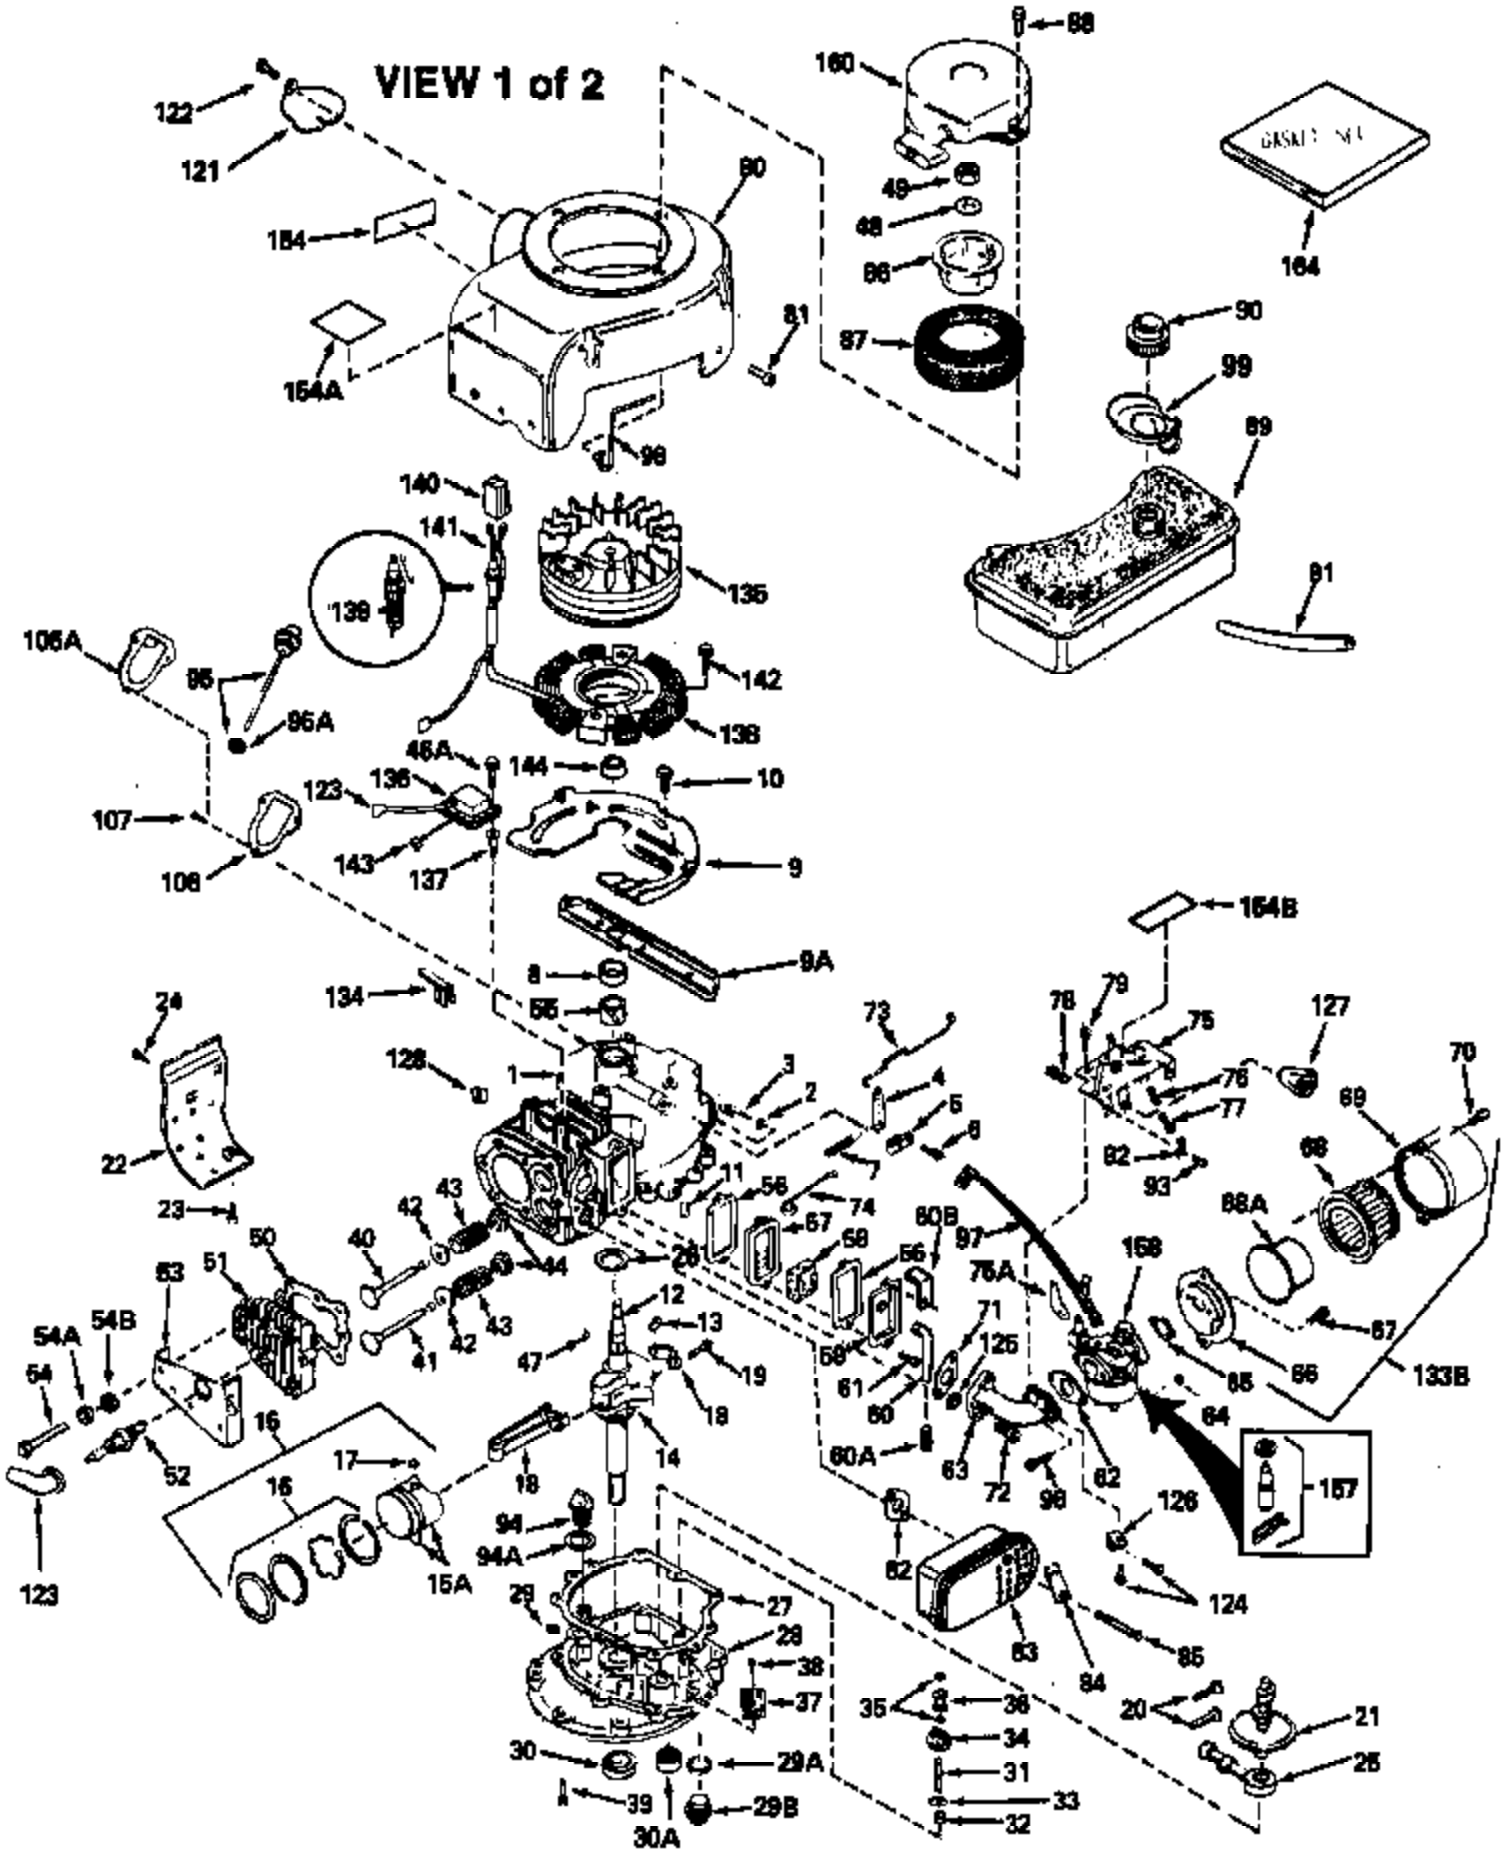

ILLUSTRATION SHOWS TYPICAL PARTS ONLY. ORDER BY PART NUMBER. PARTS NOT LISTED ARE SUPPLIED BY OEM.

Engine Parts List #1

Ref #	Part Number	Qty	Description
1	34913A		Cylinder (Incl. 8, 11, 94 & 94A) (2-5/8")
2	28277		Washer, Flat
3	30669		Rod, Governor
4	31357		Lever, Governor
5	31335		Clamp, Governor lever
6	650548		Screw, 8-32 x 5/16"
7	31361		Spring, Governor
8	32630		Seal, Oil
9	29536		Baffle, Blower housing (Use as required)
9	35256A		Blo.Hsg.Baffle (W/E.S.knock-out)(As required)
10	650561		Screw, 1/4-20 x 5/8"
11	27652		Pin, Dowel
12	35265		Crankshaft (Incl. 13 & 14)
13	29783		Pin, Crankshaft gear
14	27884		Gear, Crankshaft
15A	33312B		Piston & Pin Ass'y. (Incl.17)(2-5/8") (Std.)
15A	33313B		Piston & Pin Ass'y. (Incl. 17) (.010" OS)
15A	33314B		Piston & Pin Ass'y. (Incl. 17) (.020" OS)
15	34531		Piston, Pin & Ring Set (2-5/8") (Std.)
15	34532		Piston, Pin & Ring Set (.010" OS)
15	34533		Piston, Pin & Ring Set (.020" OS)
16	34854		Ring Set (2-5/8") (Std.)
16	34855		Ring Set (.010" OS)
16	34856		Ring Set (.020" OS)
17	27888		Ring, Piston pin retaining
18	31380C		Rod Assy., Connecting (Incl. 19)
19	650662C		Bolt, Connecting rod (Incl. 2 pieces)
20	34034		Lifter, Valve
21	32114		Camshaft (MCR)
22	30622A		Extension, Blower housing
23	650128		Screw, 10-24 x 1/2"
24	30688		Screw, 1/4-20 x 1/2"
25	31356		Pump Assy., Oil
27	30684		* Gasket, Cylinder cover
28	31471C		Flange Ass'y. (Incl. 29,30,31,33,182 & 183)
29	27642		Plug, Pipe (sq.hd, 1/4-28)
30	27897		Seal, Oil
31	30668		Shaft, Mech. Governor
32	31707A		Governor Spacer Assy. (Incl. 33)
33	30590A		Washer, Flat (2 required)
34	30591		Gear Assy., Governor
35	29193		Ring, Retaining
36	30588A		Spool, Governor
37	31355		Screen, Oil filter (Use as required)
38	29117		Screw, 8-32 x 5/16" (Use as required)
39	650488		Screw, 1/4-20 x 1-1/4"
40	32783		Intake Valve (Std.) (Incl. 44)
40	32784		Intake Valve (1/32" OS) (Incl. 44)
41	27878A		Exhaust Valve (Std.) (Incl. 44)
41	27880A		Exhaust Valve (1/32" OS) (Incl. 44)
42	27882		Cap, Upper valve spring
43	27881		Spring, Valve
44	32581		Cap, Lower valve spring
46A	650814		Screw, 10-24 x 1"
47	32589		Key, Flywheel
48	650815		Washer, Belleville
49	8116		Nut, Washer, 1/2-20
50	28938B		* Gasket, Head