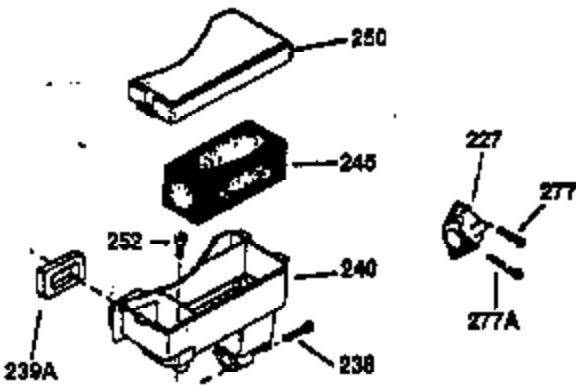

ILLUSTRATION SHOWS TYPICAL PARTS ONLY. ORDER BY PART NUMBER. PARTS NOT LISTED ARE SUPPLIED BY OEM.

VIEW 2 OF 2