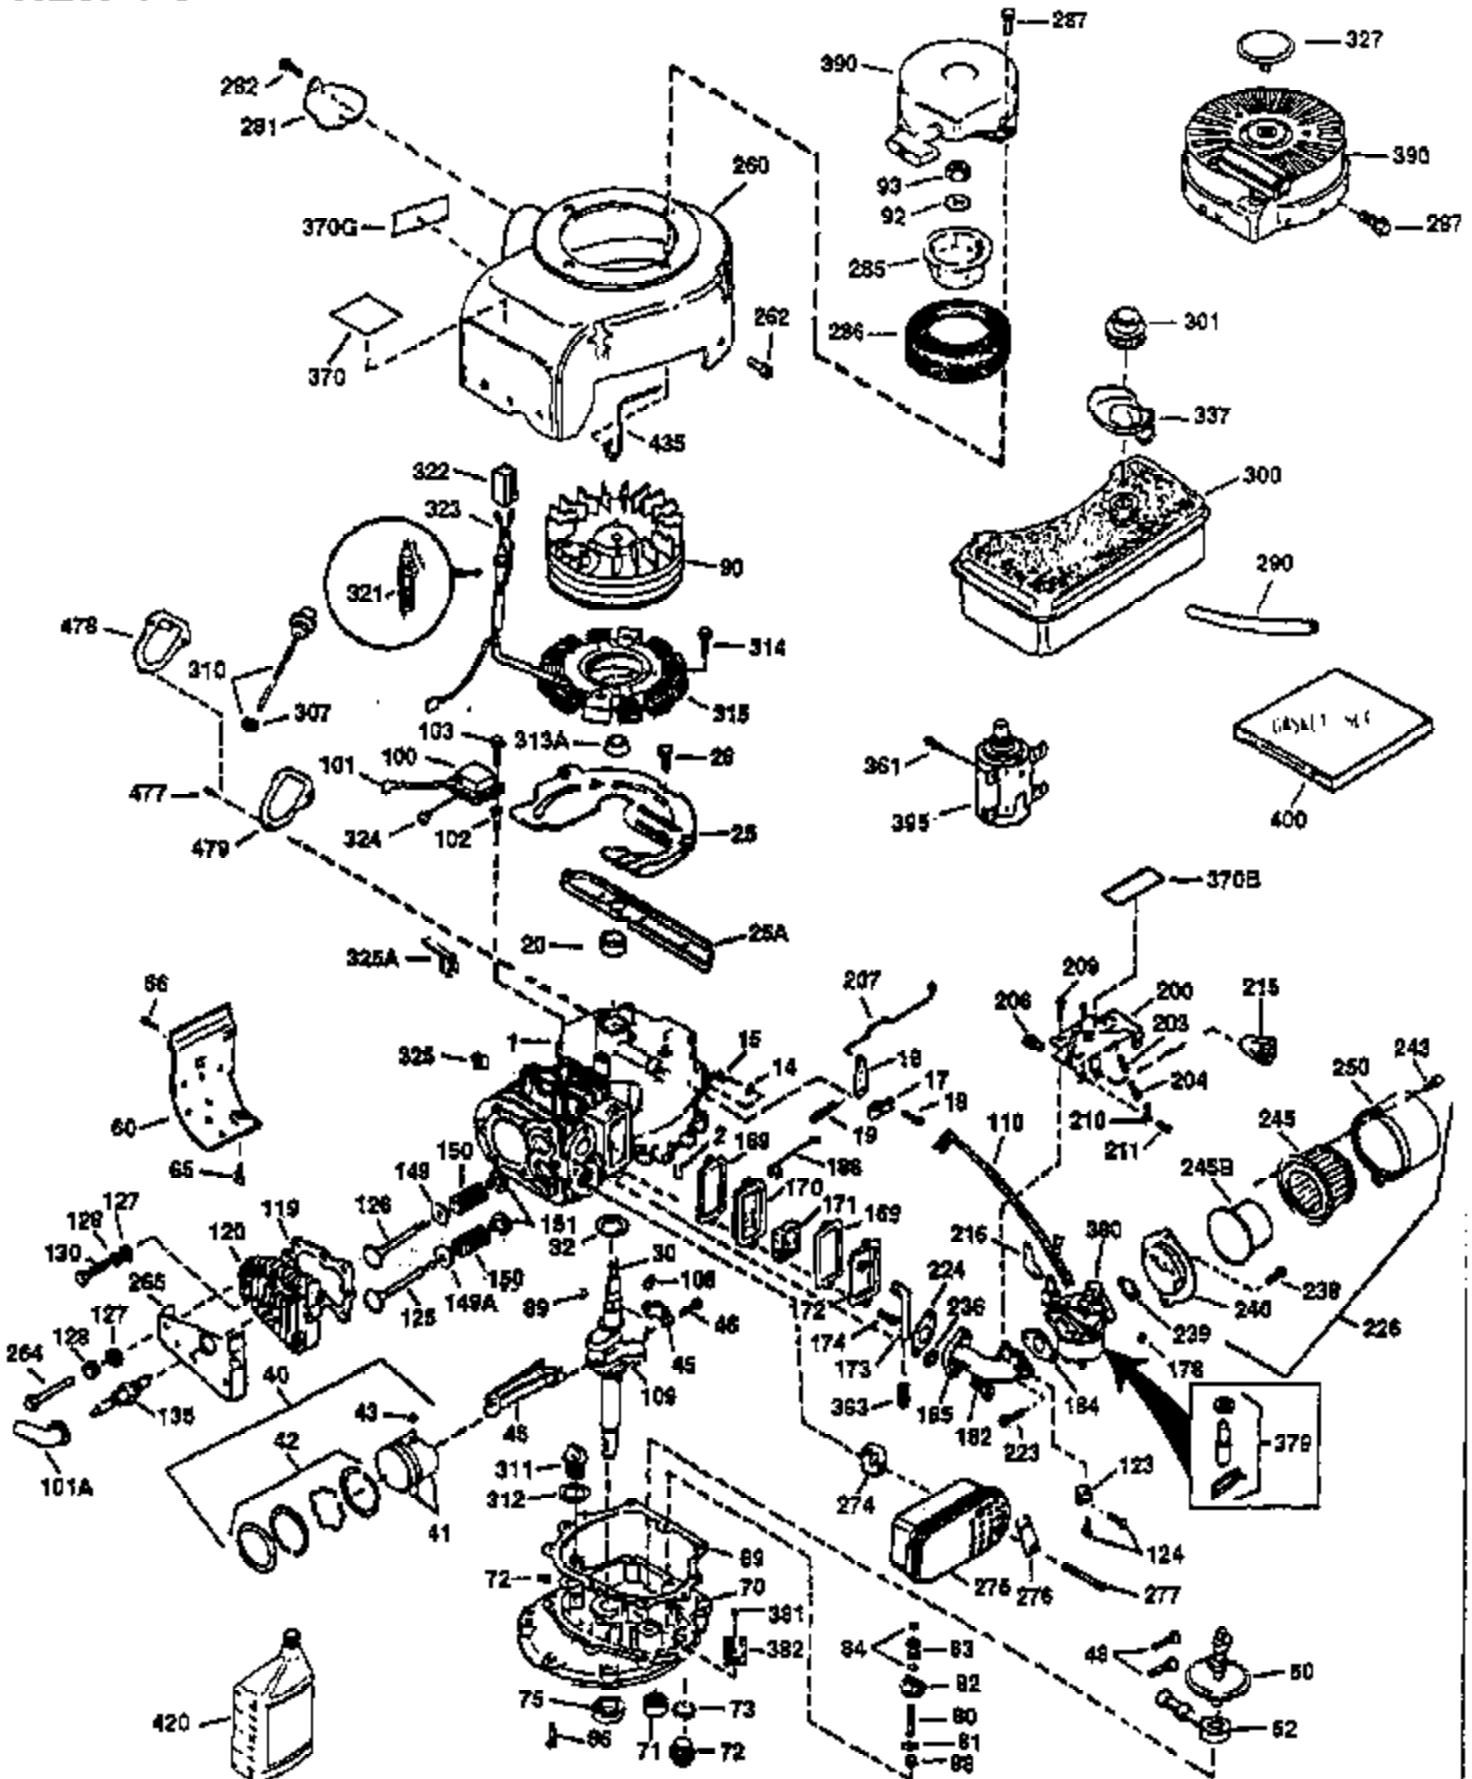

## Engine Parts List #1

Ref #	Part Number	Qty	Description
1	34913A	1	Cylinder (Incl. 2 & 20)
2	27652	2	Dowel Pin
14	28277	1	Washer
15	30669	1	Governor Rod (Incl. 14)
16	31357	1	Governor Lever
17	31335	1	Governor Lever Clamp
18	651018	1	Screw, Torx T-15, 8-32 x 19/64"
19	31361	1	Extension Spring
20	32630	1	Oil Seal
25	29536	1	Blower Housing Baffle
26	650561	2	Screw, 1/4-20 x 5/8"
30	35196	1	Crankshaft
40	34531	1	Piston, Pin & Ring Set (Std.)
40	34532	1	Piston, Pin & Ring Set (.010" OS)
40	34533	1	Piston, Pin & Ring Set (.020" OS)
41	33312B	1	Piston & Pin Ass'y. (Std.) (Incl. 43)
41	33313B	1	Piston & Pin Ass'y. (.010" OS) (Incl. 43)
41	33314B	1	Piston & Pin Ass'y. (.020" OS) (Incl. 43)
42	34854	1	Ring Set (Std.)
42	34855	1	Ring Set (.010" OS)
42	34856	1	Ring Set (.020" OS)
43	27888	2	Piston Pin Retaining Ring
45	31380C	1	Connecting Rod Ass'y. (Incl. 46)
46	650662C	2	Connecting Rod Bolt
48	34034	2	Valve Lifter
50	32114	1	Camshaft
52	31356	1	Oil Pump Ass'y.
60	30622A	1	Blower Housing Extension
65	650128	1	Screw, 10-24 x 1/2"
66	30063	1	Screw, Torx T-30, 1/4-20 x 1/2"
69	30684	1	* Mounting Flange Gasket
70	31471D	1	Mounting Flange (Incl. 72,75,80 & 81)
72	27642	1	Oil Drain Plug
75	27897	1	Oil Seal
80	30668	1	Governor Shaft
81	30590A	2	Washer
82	30591	1	Governor Gear Ass'y. (Incl. 81)
83	30588A	1	Governor Spool
84	29193	2	Retaining Ring
86	650488	7	Screw, 1/4-20 x 1-1/4"
88	31707A	1	Spacer (Incl. 81)
89	32589	1	Flywheel Key
90	611084	1	Flywheel
92	650815	1	Belleville Washer
93	8116	1	Flywheel Nut
100	34443A	1	Solid State Ignition
101	610118	1	Spark Plug Cover
102	651024	2	Solid State Mounting Stud
103	651007	2	Screw, Torx T-15, 10-24 x 15/16"
110	36230	1	Ground Wire
119	36445	1	* Cylinder Head Gasket
120	36446	1	Cylinder Head
125	27878A	1	Exhaust Valve (Std.) (Incl. 151)
125	27880A	1	Exhaust Valve (1/32" OS) (Incl. 151)
126	32783	1	Intake Valve (Std.) (Incl. 151)
126	32784	1	Intake Valve (1/32" OS) (Incl. 151)
127	650691	8	Washer
128	650690	8	Belleville Washer