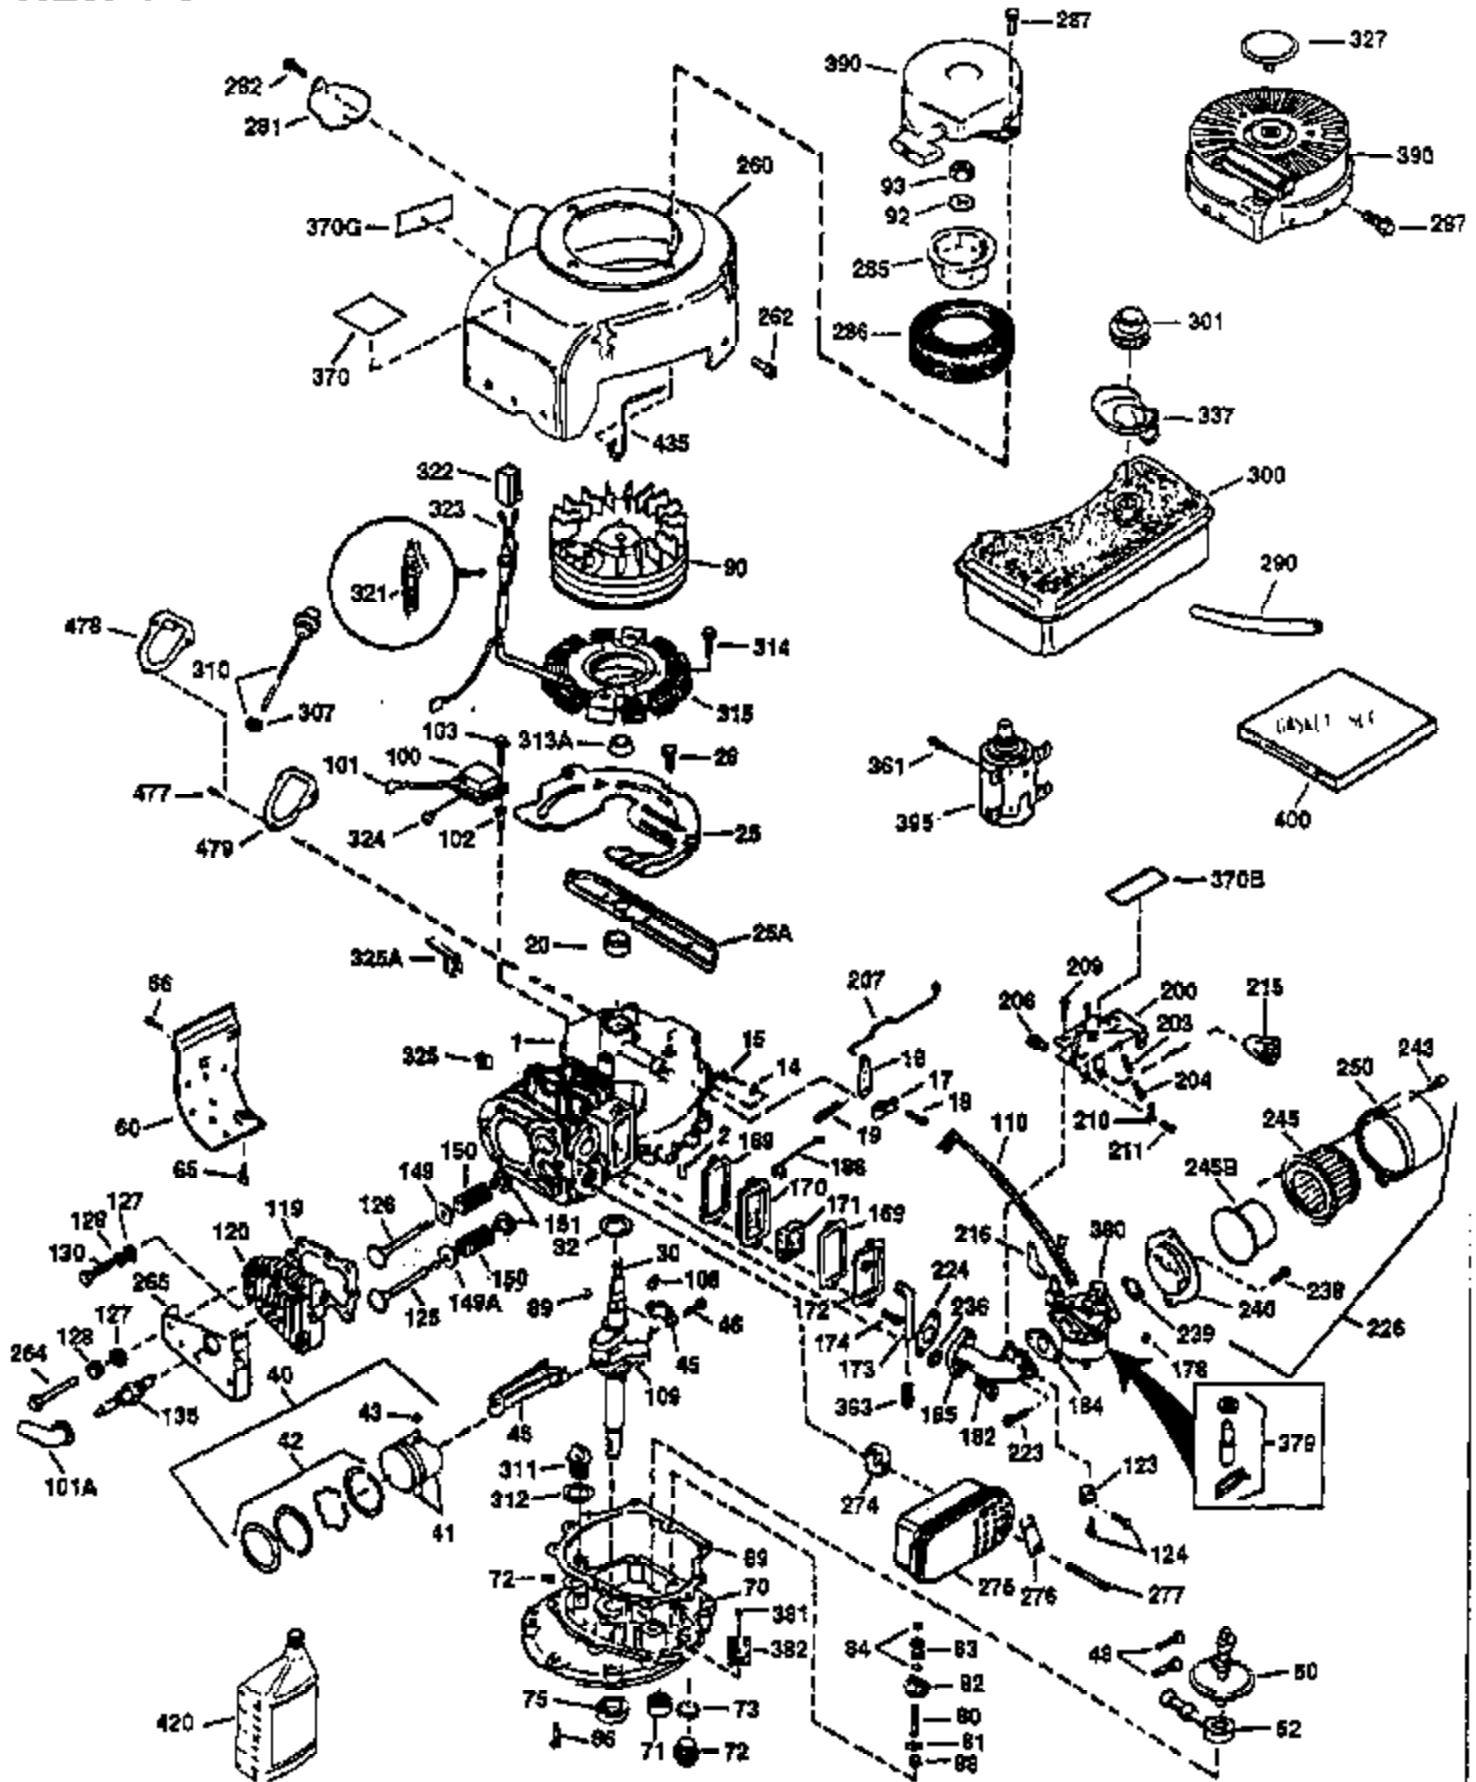

ILLUSTRATION SHOWS TYPICAL PARTS ONLY. ORDER BY PART NUMBER. PARTS NOT LISTED ARE SUPPLIED BY OEM.

VIEW 1 OF 2

Engine Parts List #1

Ref #	Part Number	Qty	Description
1	34913A	1	Cylinder (Incl. 2 & 20)
2	27652	2	Dowel Pin
14	28277	1	Washer
15	30669	1	Governor Rod (Incl. 14)
16	31357	1	Governor Lever
17	31335	1	Governor Lever Clamp
18	650548	1	Screw, 8-32 x 5/16"
19	31361	1	Extension Spring
20	32630	1	Oil Seal
25	29536	1	Blower Housing Baffle
26	650561	2	Screw, 1/4-20 x 5/8"
30	35196	1	Crankshaft
40	34531	1	Piston, Pin & Ring Set (Std.)
40	34532	1	Piston, Pin & Ring Set (.010" OS)
40	34533	1	Piston, Pin & Ring Set (.020" OS)
41	33312B	1	Piston & Pin Ass'y. (Std.) (Incl. 43)
41	33313B	1	Piston & Pin Ass'y. (.010" OS) (Incl. 43)
41	33314B	1	Piston & Pin Ass'y. (.020" OS) (Incl. 43)
42	34854	1	Ring Set (Std.)
42	34855	1	Ring Set (.010" OS)
42	34856	1	Ring Set (.020" OS)
43	27888	2	Piston Pin Retaining Ring
45	31380C	1	Connecting Rod Ass'y. (Incl. 46)
46	650662C	2	Connecting Rod Bolt
48	34034	2	Valve Lifter
50	32114	1	Camshaft
52	31356	1	Oil Pump Ass'y.
60	30622A	1	Blower Housing Extension
65	650128	1	Screw, 10-24 x 1/2"
66	30063	1	Screw, Torx T-30, 1/4-20 x 1/2"
69	30684	1	* Mounting Flange Gasket
70	31471D	1	Mounting Flange (Incl. 72,75,80 & 81)
72	27642	1	Oil Drain Plug
75	27897	1	Oil Seal
80	30668	1	Governor Shaft
81	30590A	2	Washer
82	30591	1	Governor Gear Ass'y. (Incl. 81)
83	30588A	1	Governor Spool
84	29193	2	Retaining Ring
86	650488	7	Screw, 1/4-20 x 1-1/4"
88	31707A	1	Spacer (Incl. 81)
89	32589	1	Flywheel Key
90	611084	1	Flywheel
92	650815	1	Belleville Washer
93	8116	1	Flywheel Nut
100	34443A	1	Solid State Ignition
101	610118	1	Spark Plug Cover
102	650872	2	Solid State Mounting Stud
103	651007	2	Screw, Torx T-15, 10-24 x 15/16"
110	36230	1	Ground Wire
119	36445	1	* Cylinder Head Gasket
120	36446	1	Cylinder Head
125	27878A	1	Exhaust Valve (Std.) (Incl. 151)
125	27880A	1	Exhaust Valve (1/32" OS) (Incl. 151)
126	32783	1	Intake Valve (Std.) (Incl. 151)
126	32784	1	Intake Valve (1/32" OS) (Incl. 151)
127	650691	8	Washer
128	650690	8	Belleville Washer