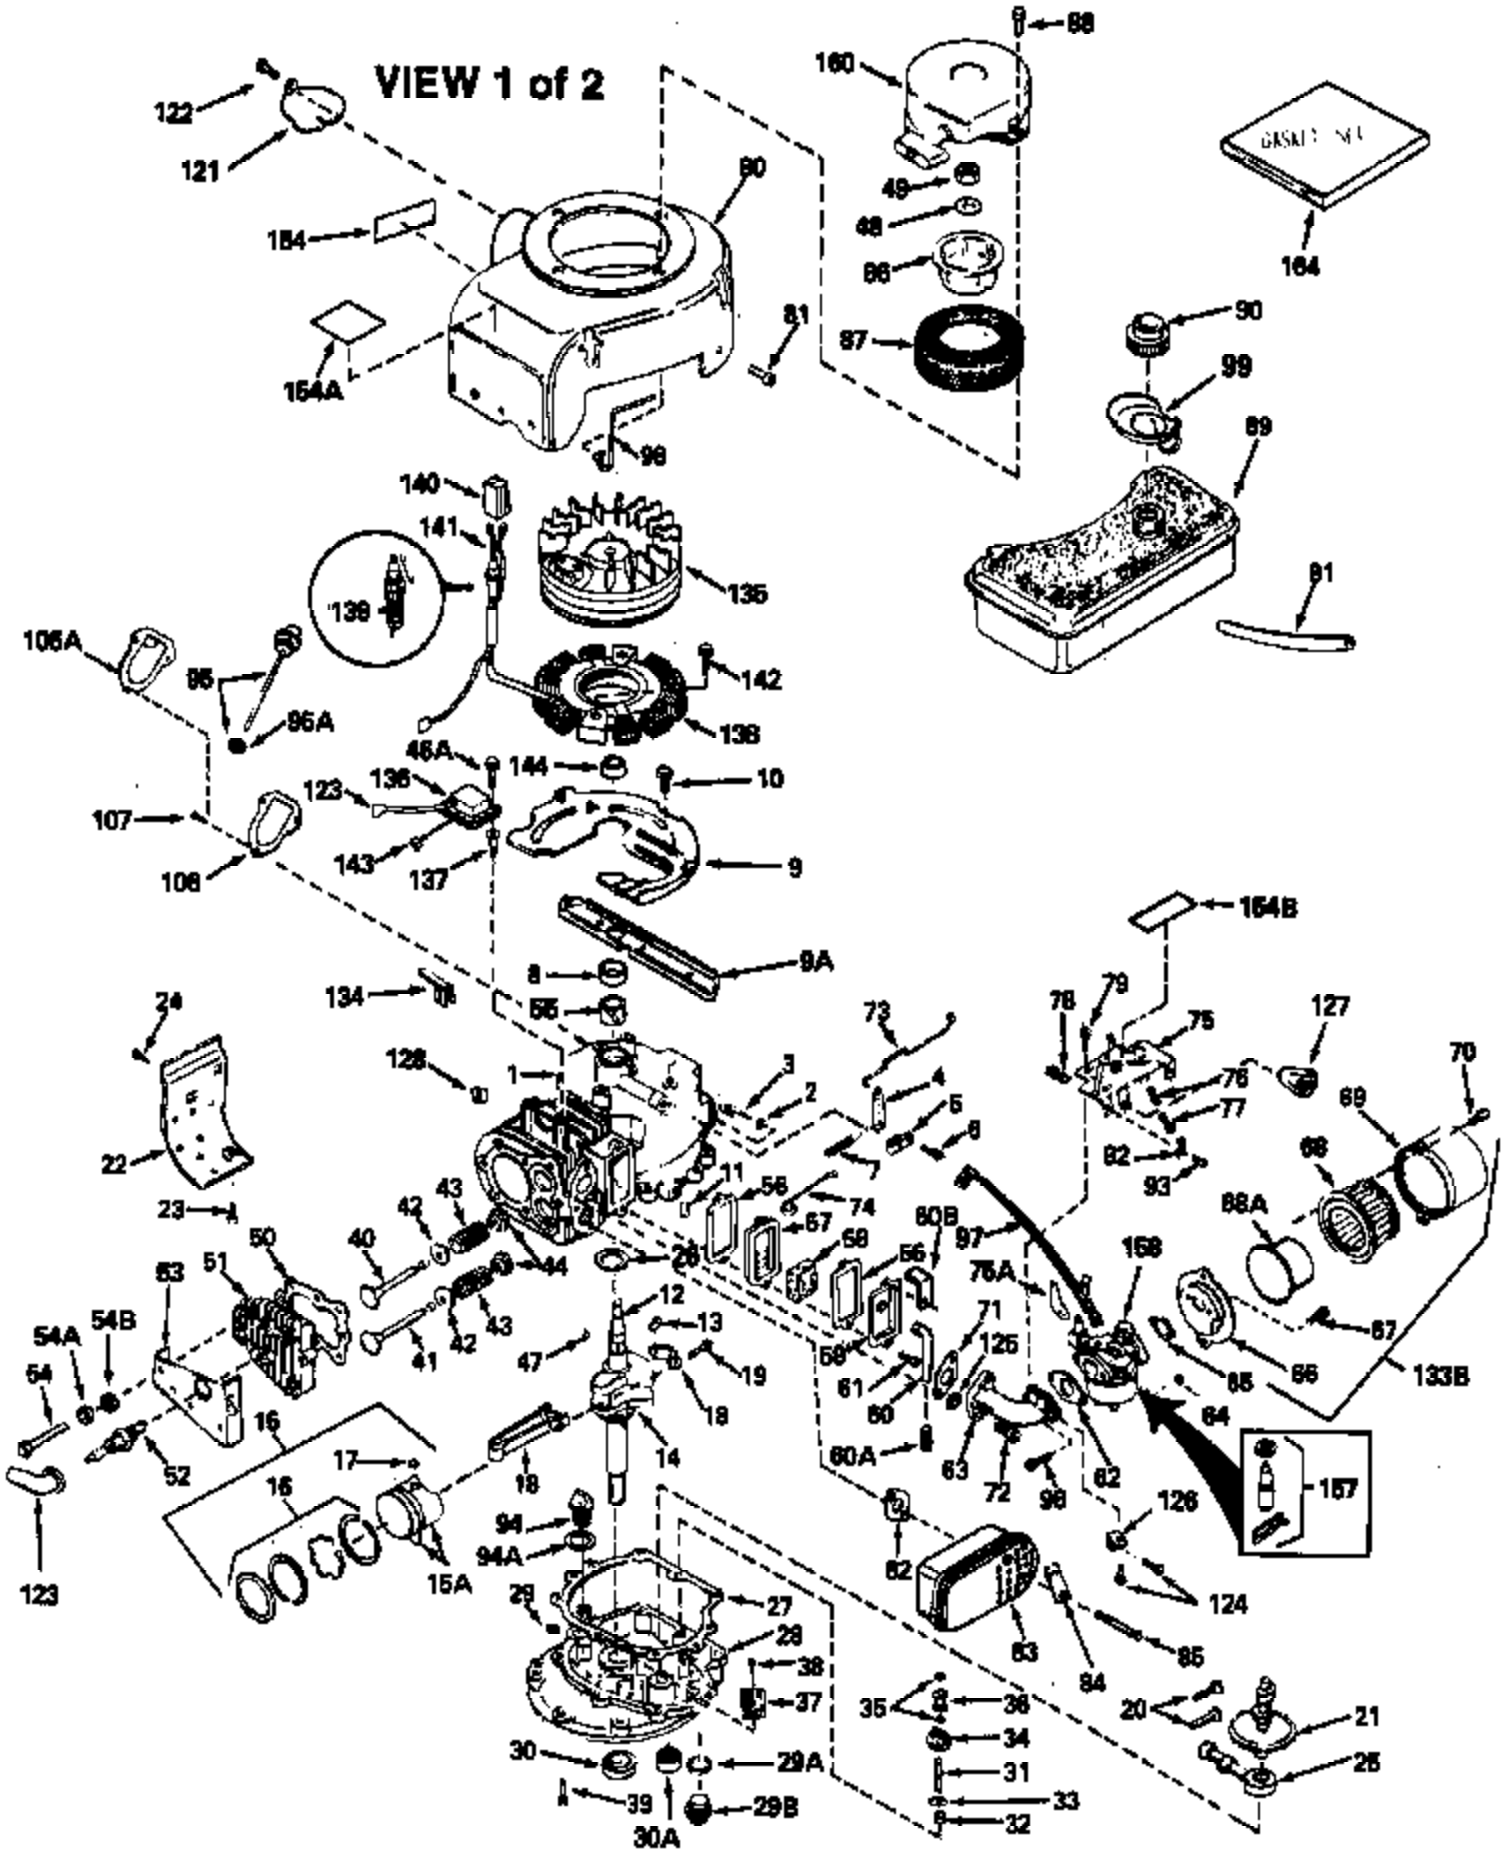

ILLUSTRATION SHOWS TYPICAL PARTS ONLY. ORDER BY PART NUMBER. PARTS NOT LISTED ARE SUPPLIED BY OEM.

Engine Parts List #1

Ref #	Part Number	Qty	Description
1	34913A		Cylinder (Incl. 8, 11, 94 & 94A) (2-5/8")
2	28277		Washer, Flat
3	30669		Rod, Governor
4	31357		Lever, Governor
5	31335		Clamp, Governor lever
6	650548		Screw, 8-32 x 5/16"
7	31361		Spring, Governor
8	32630		Seal, Oil
9	29536		Baffle, Blower housing (Use as required)
9	35256A		Blo.Hsg.Baffle (W/E.S.knock-out)(As required)
10	650561		Screw, 1/4-20 x 5/8"
11	27652		Pin, Dowel
12	35196		Crankshaft (Incl. 13 & 14)
13	29783		Pin, Crankshaft gear
14	27884		Gear, Crankshaft
15A	33312B		Piston & Pin Ass'y. (Incl.17)(2-5/8") (Std.)
15A	33313B		Piston & Pin Ass'y. (Incl. 17) (.010" OS)
15A	33314B		Piston & Pin Ass'y. (Incl. 17) (.020" OS)
15	34531		Piston, Pin & Ring Set (2-5/8") (Std.)
15	34532		Piston, Pin & Ring Set (.010" OS)
15	34533		Piston, Pin & Ring Set (.020" OS)
16	34854		Ring Set (2-5/8") (Std.)
16	34855		Ring Set (.010" OS)
16	34856		Ring Set (.020" OS)
17	27888		Ring, Piston pin retaining
18	31380C		Rod Assy., Connecting (Incl. 19)
19	650662C		Bolt, Connecting rod (Incl. 2 pieces)
20	34034		Lifter, Valve
21	32114		Camshaft (MCR)
22	30622A		Extension, Blower housing
23	650128		Screw, 10-24 x 1/2"
24	30688		Screw, 1/4-20 x 1/2"
25	31356		Pump Assy., Oil
27	30684		* Gasket, Cylinder cover
28	31471C		Flange Ass'y. (Incl. 29,30,31,33,182 & 183)
29	27642		Plug, Pipe (sq.hd, 1/4-28)
30	27897		Seal, Oil
31	30668		Shaft, Mech. Governor
32	31707A		Governor Spacer Assy. (Incl. 33)
33	30590A		Washer, Flat (2 required)
34	30591		Gear Assy., Governor
35	29193		Ring, Retaining
36	30588A		Spool, Governor
37	31355		Screen, Oil filter (Use as required)
38	29117		Screw, 8-32 x 5/16" (Use as required)
39	650488		Screw, 1/4-20 x 1-1/4"
40	32783		Intake Valve (Std.) (Incl. 44)
40	32784		Intake Valve (1/32" OS) (Incl. 44)
41	27878A		Exhaust Valve (Std.) (Incl. 44)
41	27880A		Exhaust Valve (1/32" OS) (Incl. 44)
42	27882		Cap, Upper valve spring
43	27881		Spring, Valve
44	32581		Cap, Lower valve spring
46A	650814		Screw, 10-24 x 1"
47	32589		Key, Flywheel
48	650815		Washer, Belleville
49	8116		Nut, Washer, 1/2-20
50	28938B		* Gasket, Head