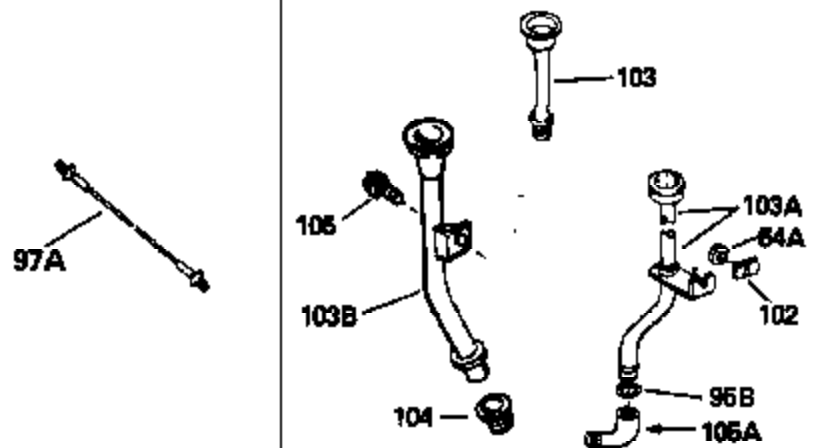

ILLUSTRATION SHOWS TYPICAL PARTS ONLY. ORDER BY PART NUMBER. PARTS NOT LISTED ARE SUPPLIED BY OEM.

OPTIONAL 110 - 120 VOLT
STARTER MOTOR KIT

VIEW 2 of 2

STD. POINT

Ref #	Part Number	Qty	Description
54A	26073		Washer, Flat (Use as required)
54A	650690		Washer, Belleville (Use as required)
81	29747B		Screw, 5/16-24 x 21/32"
82	27930		* Gasket, Exhaust
83C	391026		Muffler (Incl. 115, 116 & 117) (This spark arrestor muffler can be used on any model)
85	30196		Screw, 5/16-18 x 3/4" (Use as required)
85	650696		Screw, 5/16-18 x 2-3/4" (Use as required)
85	650697A		Screw, 5/16-18 x 2-1/2" (Use as required)
91	29774		Fuel Line (8-1/4") (Use as required)
91	30962		Fuel Line (32") (Use as required)
100	26460		Clamp, Fuel line (Use as required)
115	33323		Screen, Muffler (Use as required)
116	33700		Cover & tube, Muffler (Use as required)
117	650578		Screw, 8-18 x 3/8" (Use as required)
133A	31288		Muffler Adapter Kit (Incl. 82 & 85) (As req.)
133	730130		Muffler Adap. Kit (Incl. 82 & 85) (As req.)
162	33329D		Starter Motor Kit (110-120 volt) (Refer to service number stamped on end cap of motor, or on decal, for identification. For breakdown see Division 5, Section D, Page 16.)
163	611042		Flywheel (Ring gear flywheel required on engines using 110-120 volt starter motor kits listed above) (Use on Std. point ignitions)
163	611085		Flywheel (Ring gear flywheel required on engines using 110-120 volt starter motor kits listed above) (Use on solid state ignitions)