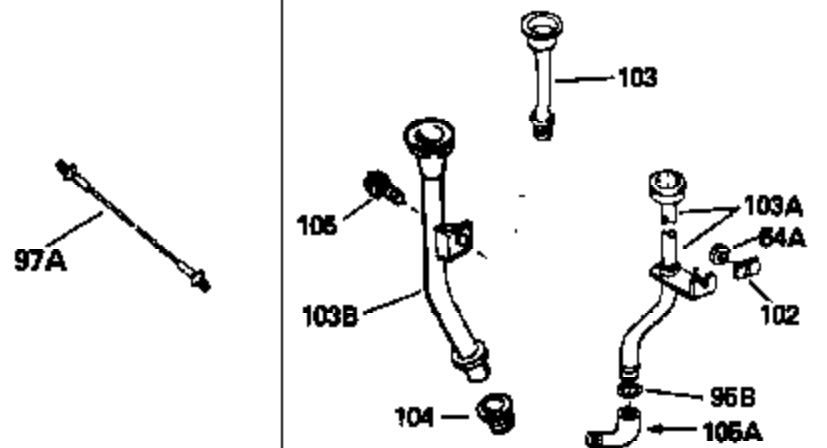

ILLUSTRATION SHOWS TYPICAL PARTS ONLY. ORDER BY PART NUMBER. PARTS NOT LISTED ARE SUPPLIED BY OEM.

OPTIONAL 110 - 120 VOLT
STARTER MOTOR KIT

VIEW 2 of 2

STD. POINT

Ref #	Part Number	Qty	Description
45	33876		Gasket, Stator
46	650489		Screw, 1/4-20 x 5/8"
54A	26073		Washer, Flat (Use as required)
54A	650690		Washer, Belleville (Use as required)
81	29747B		Screw, 5/16-24 x 21/32"
82	27930		* Gasket, Exhaust
83C	391026		Muffler (Incl. 115, 116 & 117) (This spark arrestor muffler can be used on any model)
85	30196		Screw, 5/16-18 x 3/4" (Use as required)
85	650696		Screw, 5/16-18 x 2-3/4" (Use as required)
85	650697A		Screw, 5/16-18 x 2-1/2" (Use as required)
91	29774		Fuel Line (8-1/4") (Use as required)
91	30962		Fuel Line (32") (Use as required)
100	26460		Clamp, Fuel line (Use as required)
115	33323		Screen, Muffler (Use as required)
116	33700		Cover & tube, Muffler (Use as required)
117	650578		Screw, 8-18 x 3/8" (Use as required)
133	730130		Muffler Adap. Kit (Incl. 82 & 85)(As req.)
133A	31288		Muffler Adapter Kit (Incl. 82 & 85)(As req.)
155	30547A		Contact Assy., Breaker
156	30548B		Condenser
159	611038		Magneto NOTE: The complete magneto is not available as an assembly. The magneto number is shown for reference purposes only. Order component parts individually as shown in parts list. (Refer to Division 5, Section B, page 39 for breakdown)
162	33329D		Starter Motor Kit (110-120 volt) (Refer to service number stamped on end cap of motor, or on decal, for identification. For breakdown see Division 5, Section D, Page 16.)
163	611042		Flywheel (Ring gear flywheel required on engines using 110-120 volt starter motor kits listed above) (Use on Std. point ignitions)
163	611085		Flywheel (Ring gear flywheel required on engines using 110-120 volt starter motor kits listed above) (Use on solid state ignitions)