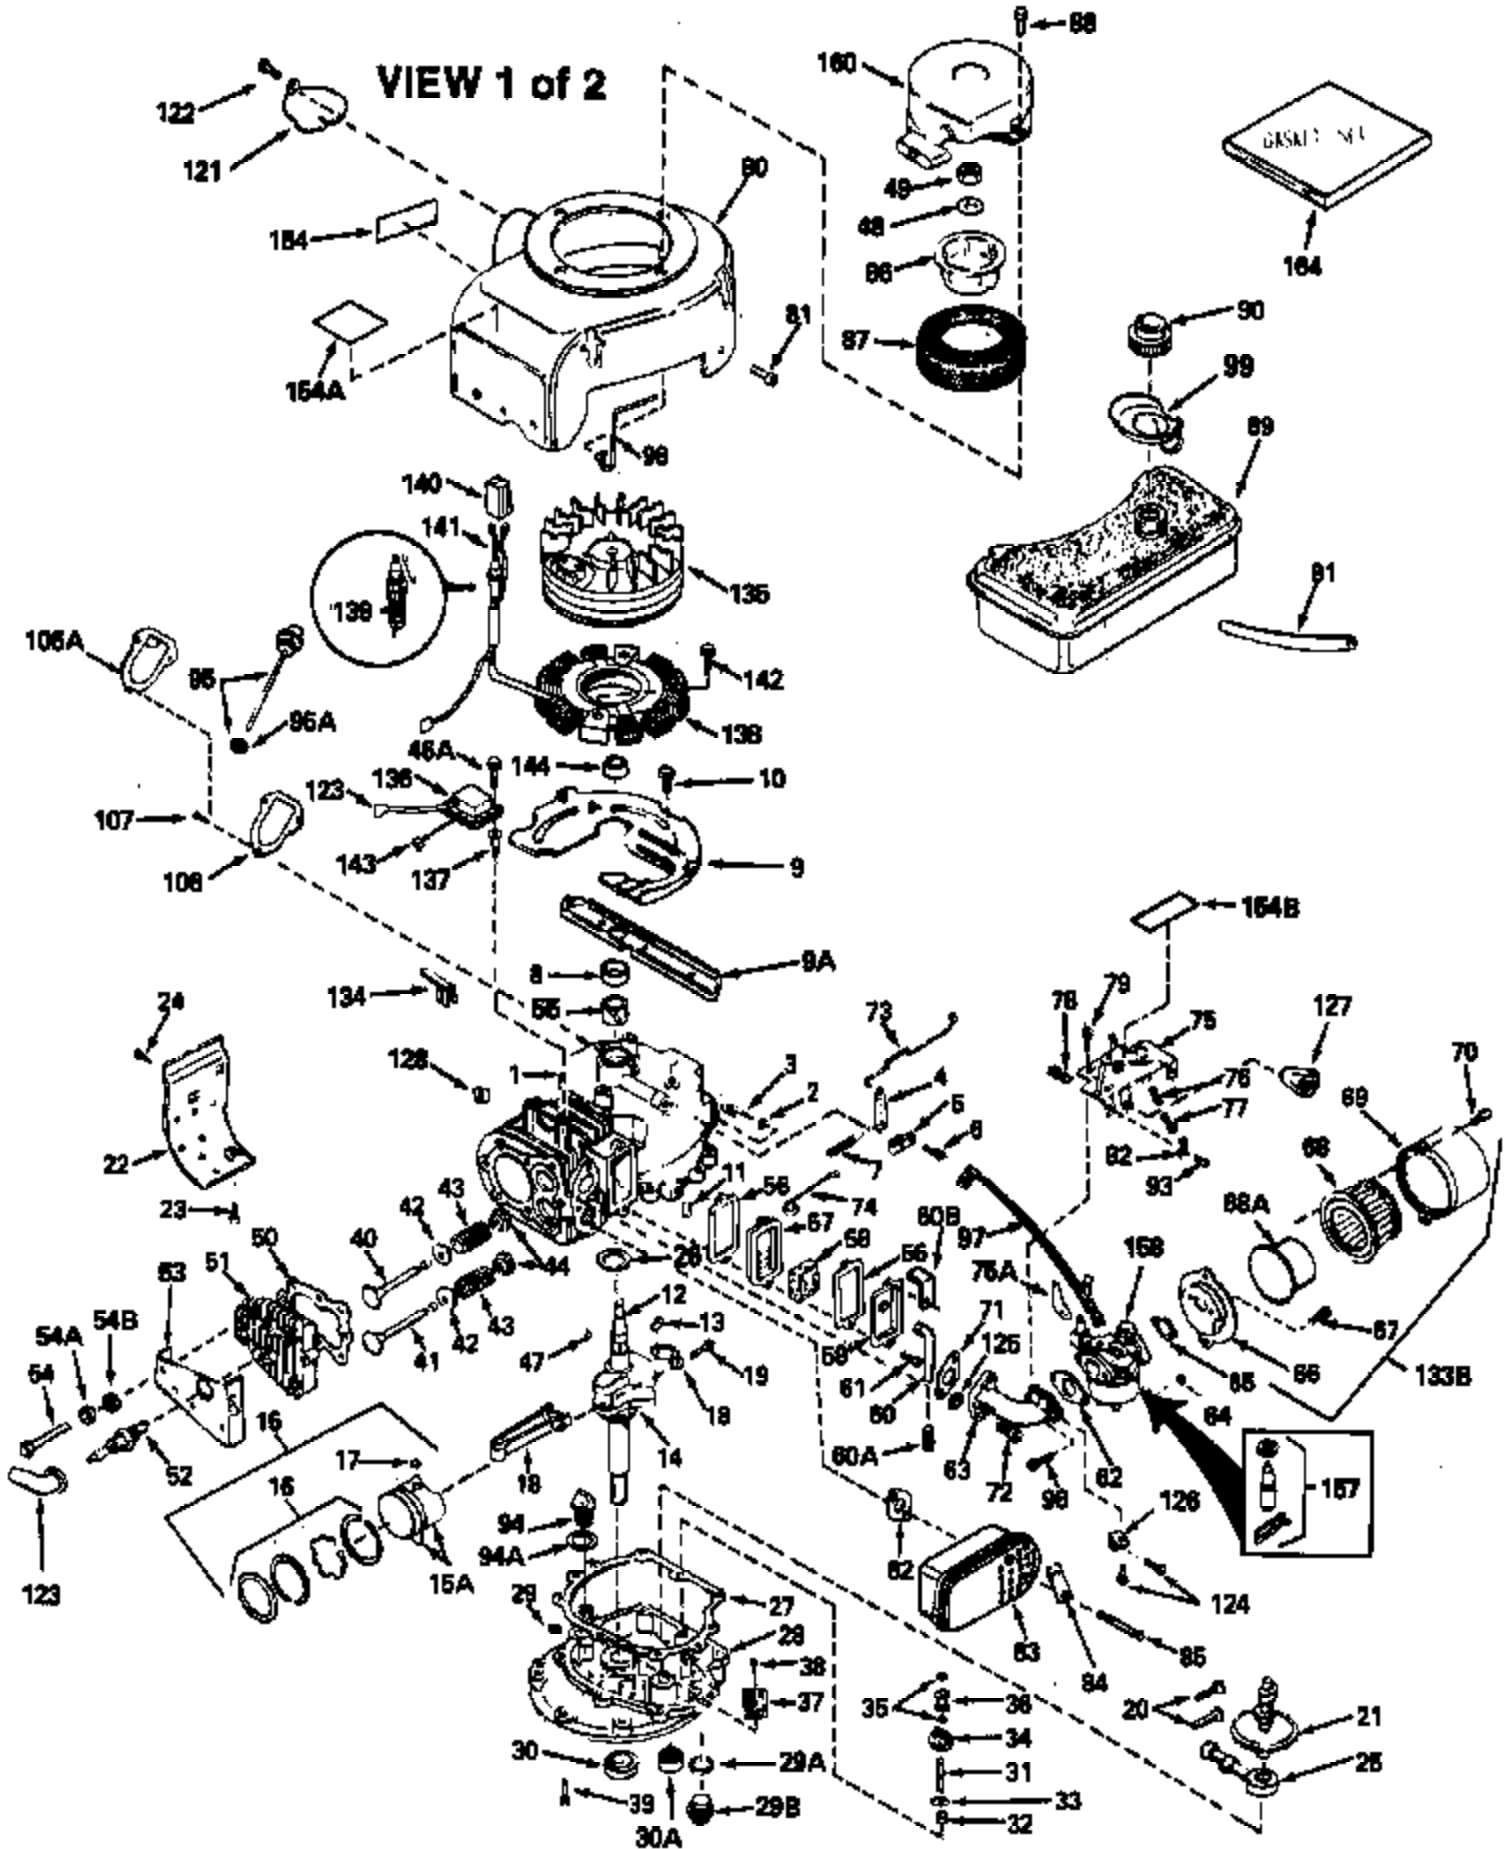

ILLUSTRATION SHOWS TYPICAL PARTS ONLY. ORDER BY PART NUMBER. PARTS NOT LISTED ARE SUPPLIED BY OEM.

Engine Parts List #1

Ref #	Part Number	Qty	Description
1	34913A		Cylinder (Incl. 8, 11, 94 & 94A) (2-5/8")
2	28277		Washer, Flat
3	30669		Rod, Governor
4	31357		Lever, Governor
5	31335		Clamp, Governor lever
6	650548		Screw, 8-32 x 5/16"
7	31361		Spring, Governor
8	32630		Seal, Oil
9	29536		Baffle, Blower housing (Use as required)
9	35256A		Blo.Hsg.Baffle (W/E.S.knock-out)(As required)
10	650561		Screw, 1/4-20 x 5/8"
11	27652		Pin, Dowel
12	34877		Crankshaft (Incl. 13 & 14)
13	29783		Pin, Crankshaft gear
14	27884		Gear, Crankshaft
15A	33312B		Piston & Pin Ass'y. (Incl.17)(2-5/8") (Std.)
15A	33313B		Piston & Pin Ass'y. (Incl. 17) (.010" OS)
15A	33314B		Piston & Pin Ass'y. (Incl. 17) (.020" OS)
15	34531		Piston, Pin & Ring Set (2-5/8") (Std.)
15	34532		Piston, Pin & Ring Set (.010" OS)
15	34533		Piston, Pin & Ring Set (.020" OS)
16	34854		Ring Set (2-5/8") (Std.)
16	34855		Ring Set (.010" OS)
16	34856		Ring Set (.020" OS)
17	27888		Ring, Piston pin retaining
18	31380C		Rod Assy., Connecting (Incl. 19)
19	650662C		Bolt, Connecting rod (Incl. 2 pieces)
20	34034		Lifter, Valve
21	32114		Camshaft (MCR)
22	30622A		Extension, Blower housing
23	650128		Screw, 10-24 x 1/2"
24	30688		Screw, 1/4-20 x 1/2"
25	31356		Pump Assy., Oil
27	30684		* Gasket, Cylinder cover
28	31471C		Flange Ass'y. (Incl. 29,30,31,33,182 & 183)
29	27642		Plug, Pipe (sq.hd, 1/4-28)
30	27897		Seal, Oil
31	30668		Shaft, Mech. Governor
32	31707A		Governor Spacer Assy. (Incl. 33)
33	30590A		Washer, Flat (2 required)
34	30591		Gear Assy., Governor
35	29193		Ring, Retaining
36	30588A		Spool, Governor
37	31355		Screen, Oil filter (Use as required)
38	29117		Screw, 8-32 x 5/16" (Use as required)
39	650488		Screw, 1/4-20 x 1-1/4"
40	32783		Intake Valve (Std.) (Incl. 44)
40	32784		Intake Valve (1/32" OS) (Incl. 44)
41	27878A		Exhaust Valve (Std.) (Incl. 44)
41	27880A		Exhaust Valve (1/32" OS) (Incl. 44)
42	27882		Cap, Upper valve spring
43	27881		Spring, Valve
44	32581		Cap, Lower valve spring
47	32589		Key, Flywheel
48	650815		Washer, Belleville
49	8116		Nut, Washer, 1/2-20
50	28938B		* Gasket, Head
51	30938A		Head, Cylinder (Incl. 54)