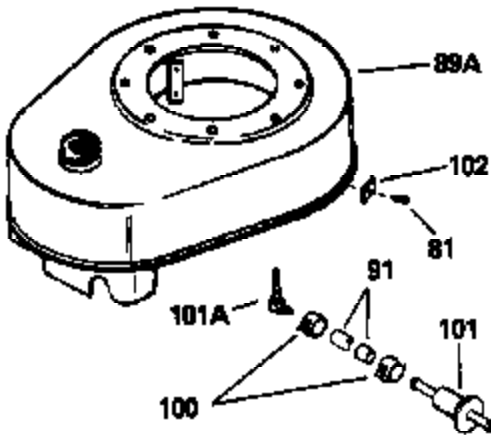

ILLUSTRATION SHOWS TYPICAL PARTS ONLY. ORDER BY PART NUMBER. PARTS NOT LISTED ARE SUPPLIED BY OEM.

OPTIONAL 110 - 120 VOLT
STARTER MOTOR KIT

VIEW 2 of 2

STD. POINT

Ref #	Part Number	Qty	Description
45	33876		Gasket, Stator
46	650489		Screw, 1/4-20 x 5/8"
54A	26073		Washer, Flat (Use as required)
54A	650690		Washer, Belleville (Use as required)
81	29747B		Screw, 5/16-24 x 21/32"
82	27930		* Gasket, Exhaust
83C	391026		Muffler (Incl. 115, 116 & 117) (This spark arrestor muffler can be used on any model)
85	30196		Screw, 5/16-18 x 3/4" (Use as required)
85	650696		Screw, 5/16-18 x 2-3/4" (Use as required)
85	650697A		Screw, 5/16-18 x 2-1/2" (Use as required)
91	29774		Fuel Line (8-1/4") (Use as required)
91	30962		Fuel Line (32") (Use as required)
100	26460		Clamp, Fuel line (Use as required)
115	33323		Screen, Muffler (Use as required)
116	33700		Cover & tube, Muffler (Use as required)
117	650578		Screw, 8-18 x 3/8" (Use as required)
133	730130		Muffler Adap. Kit (Incl. 82 & 85)(As req.)
133A	31288		Muffler Adapter Kit (Incl. 82 & 85)(As req.)
155	30547A		Contact Assy., Breaker
156	30548B		Condenser
159	611038		Magneto NOTE: The complete magneto is not available as an assembly. The magneto number is shown for reference purposes only. Order component parts individually as shown in parts list. (Refer to Division 5, Section B, page 39 for breakdown)
162	33329D		Starter Motor Kit (110-120 volt) (Refer to service number stamped on end cap of motor, or on decal, for identification. For breakdown see Division 5, Section D, Page 16.)
163	611042		Flywheel (Ring gear flywheel required on engines using 110-120 volt starter motor kits listed above) (Use on Std. point ignitions)
163	611085		Flywheel (Ring gear flywheel required on engines using 110-120 volt starter motor kits listed above) (Use on solid state ignitions)