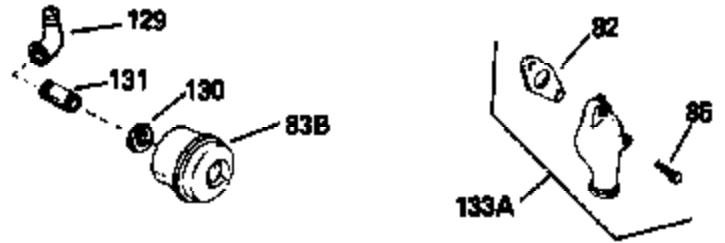

VIEW 2 of 2

STD. POINT