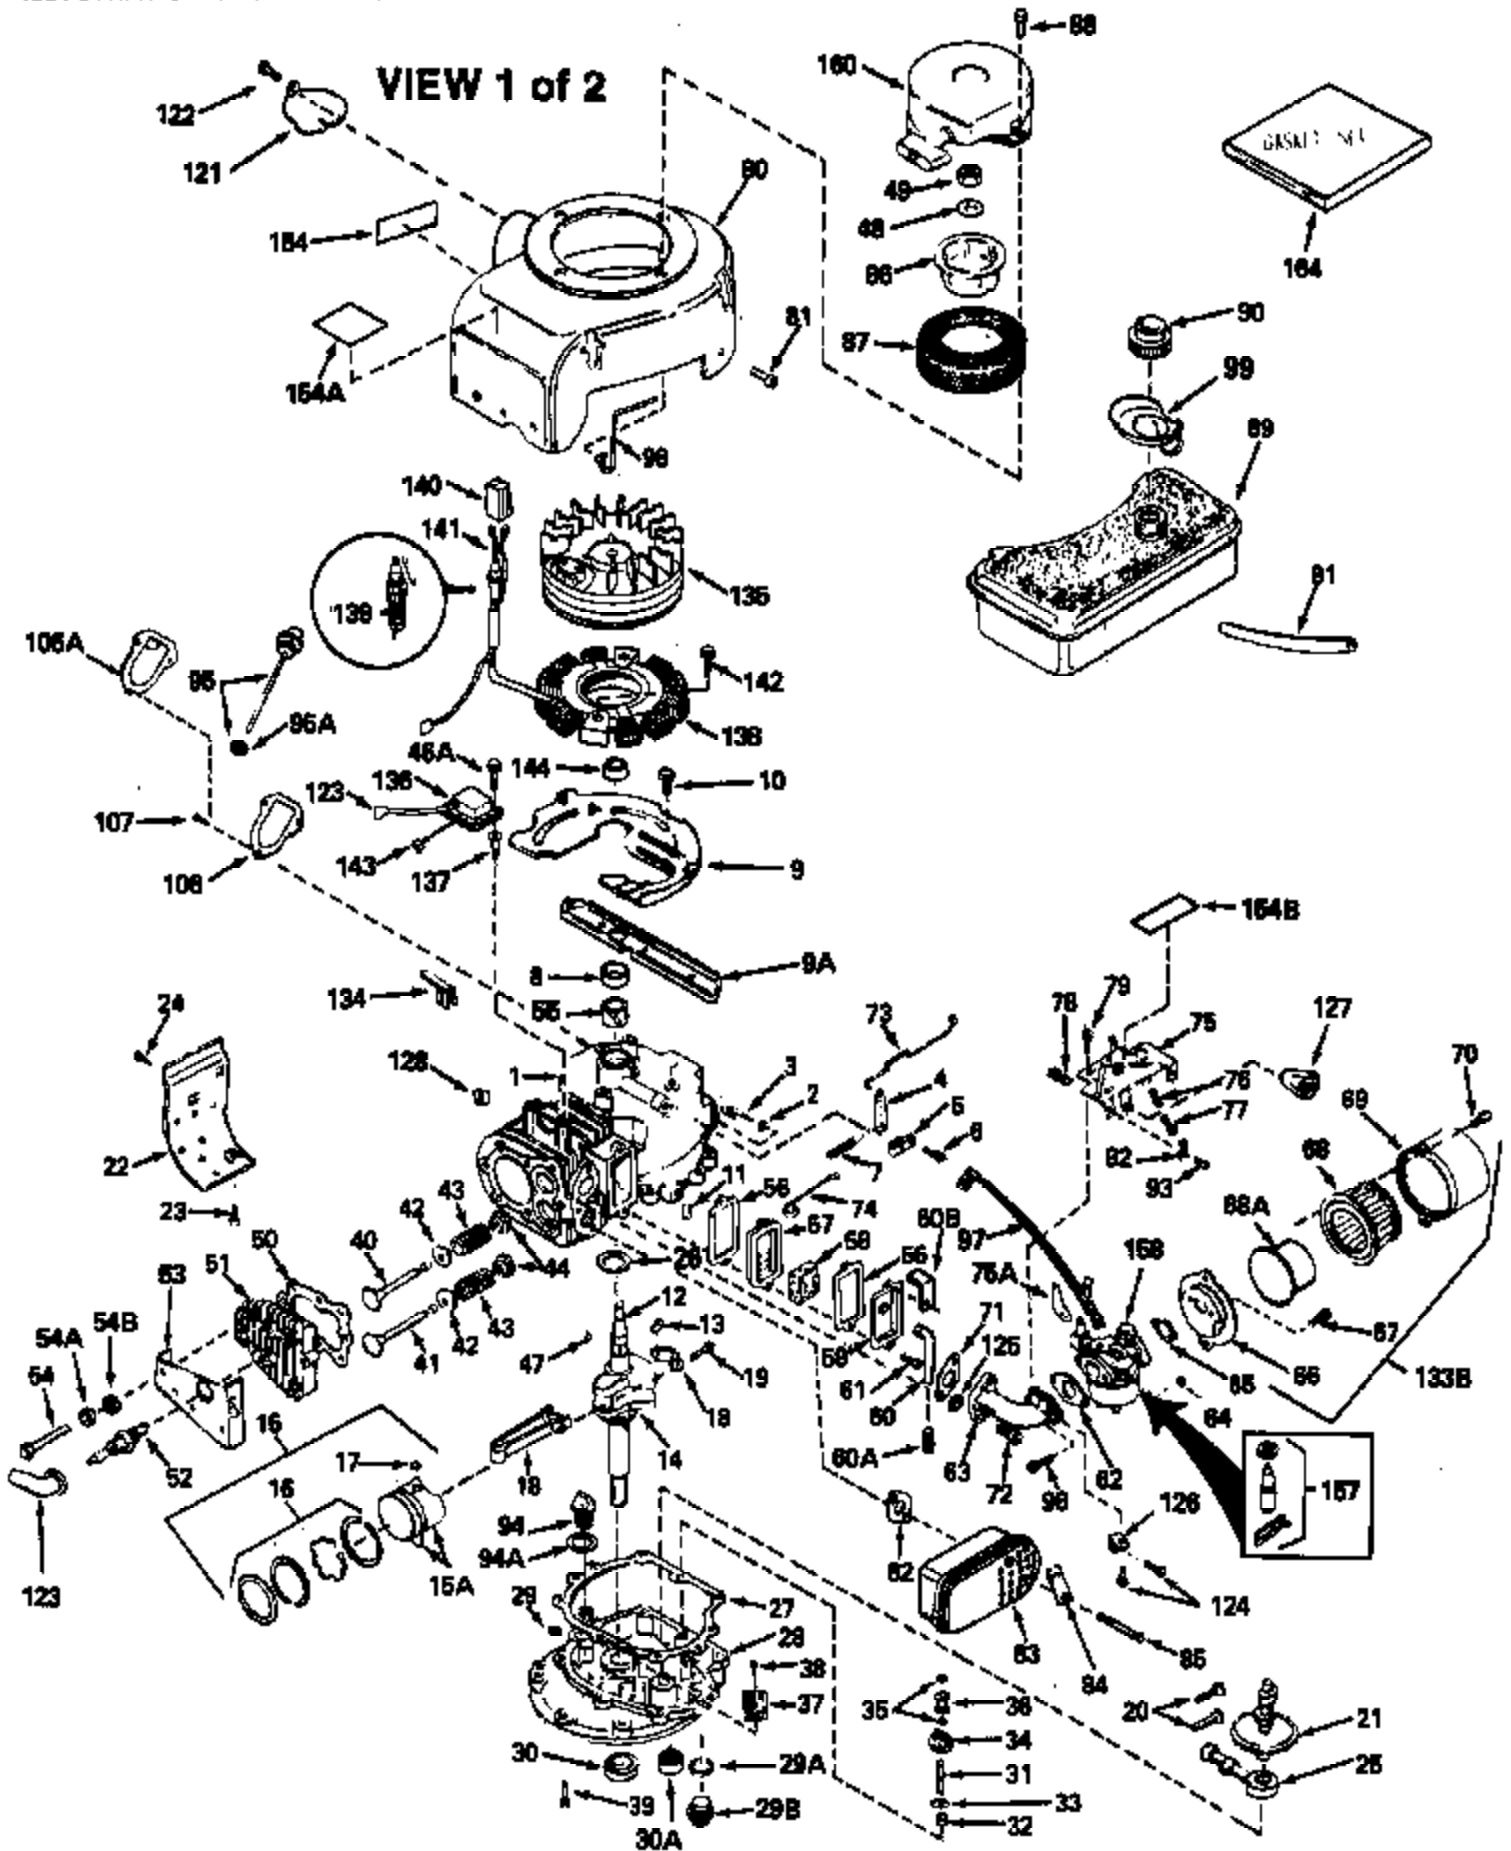

ILLUSTRATION SHOWS TYPICAL PARTS ONLY. ORDER BY PART NUMBER. PARTS NOT LISTED ARE SUPPLIED BY OEM.

Engine Parts List #1

Ref #	Part Number	Qty	Description
1	34913A		Cylinder (Incl. 8, 11, 94 & 94A) (2-5/8")
2	28277		Washer, Flat
3	30669		Rod, Governor
4	31357		Lever, Governor
5	31335		Clamp, Governor lever
6	650548		Screw, 8-32 x 5/16"
7	31361		Spring, Governor
8	32630		Seal, Oil
9	29536		Baffle, Blower housing (Use as required)
9	35256A		Blo.Hsg.Baffle (W/E.S.knock-out)(As required)
10	650561		Screw, 1/4-20 x 5/8"
11	27652		Pin, Dowel
12	34878		Crankshaft (Incl. 13 & 14)
13	29783		Pin, Crankshaft gear
14	27884		Gear, Crankshaft
15A	33312B		Piston & Pin Ass'y. (Incl.17)(2-5/8") (Std.)
15A	33313B		Piston & Pin Ass'y. (Incl. 17) (.010" OS)
15A	33314B		Piston & Pin Ass'y. (Incl. 17) (.020" OS)
15	34531		Piston, Pin & Ring Set (2-5/8") (Std.)
15	34532		Piston, Pin & Ring Set (.010" OS)
15	34533		Piston, Pin & Ring Set (.020" OS)
16	34854		Ring Set (2-5/8") (Std.)
16	34855		Ring Set (.010" OS)
16	34856		Ring Set (.020" OS)
17	27888		Ring, Piston pin retaining
18	31380C		Rod Assy., Connecting (Incl. 19)
19	650662C		Bolt, Connecting rod (Incl. 2 pieces)
20	34034		Lifter, Valve
21	32114		Camshaft (MCR)
22	30622A		Extension, Blower housing
23	650128		Screw, 10-24 x 1/2"
24	30688		Screw, 1/4-20 x 1/2"
25	31356		Pump Assy., Oil
27	30684		* Gasket, Cylinder cover
28	31471C		Flange Ass'y. (Incl. 29,30,31,33,182 & 183)
29	27642		Plug, Pipe (sq.hd, 1/4-28)
29	28582		Plug, Drain (countersunk headless, 1/4-28)
30	27897		Seal, Oil
31	30668		Shaft, Mech. Governor
32	31707A		Governor Spacer Assy. (Incl. 33)
33	30590A		Washer, Flat (2 required)
34	30591		Gear Assy., Governor
35	29193		Ring, Retaining
36	30588A		Spool, Governor
37	31355		Screen, Oil filter (Use as required)
38	29117		Screw, 8-32 x 5/16" (Use as required)
39	650488		Screw, 1/4-20 x 1-1/4"
40	32783		Intake Valve (Std.) (Incl. 44)
40	32784		Intake Valve (1/32" OS) (Incl. 44)
41	27878A		Exhaust Valve (Std.) (Incl. 44)
41	27880A		Exhaust Valve (1/32" OS) (Incl. 44)
42	27882		Cap, Upper valve spring
43	27881		Spring, Valve
44	32581		Cap, Lower valve spring
47	32589		Key, Flywheel
48	650815		Washer, Belleville
49	8116		Nut, Washer, 1/2-20
50	28938B		* Gasket, Head