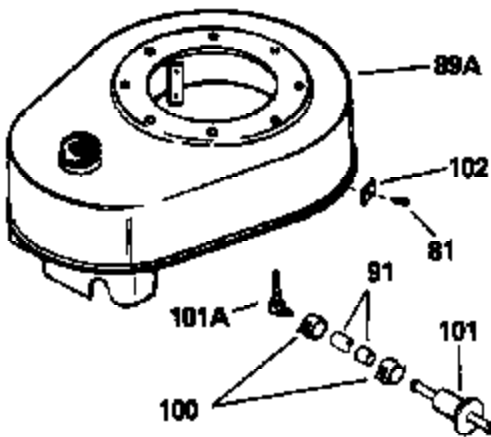

ILLUSTRATION SHOWS TYPICAL PARTS ONLY. ORDER BY PART NUMBER. PARTS NOT LISTED ARE SUPPLIED BY OEM.

OPTIONAL 110 - 120 VOLT
STARTER MOTOR KIT

VIEW 2 of 2

STD. POINT

Ref #	Part Number	Qty	Description
45	33876		Gasket, Stator
46	650489		Screw, 1/4-20 x 5/8"
54A	26073		Washer, Flat (Use as required)
54A	650690		Washer, Belleville (Use as required)
81	29747B		Screw, 5/16-24 x 21/32"
82	27930		* Gasket, Exhaust
83C	391026		Muffler (Incl. 115, 116 & 117) (This spark arrestor muffler can be used on any model)
85	650697A		Screw, 5/16-18 x 2-1/2" (Use as required)
85	30196		Screw, 5/16-18 x 3/4" (Use as required)
85	650696		Screw, 5/16-18 x 2-3/4" (Use as required)
91	29774		Fuel Line (8-1/4") (Use as required)
91	30962		Fuel Line (32") (Use as required)
100	26460		Clamp, Fuel line (Use as required)
115	33323		Screen, Muffler (Use as required)
116	33700		Cover & tube, Muffler (Use as required)
117	650578		Screw, 8-18 x 3/8" (Use as required)
133	730130		Muffler Adap. Kit (Incl. 82 & 85)(As req.)
133A	31288		Muffler Adapter Kit (Incl. 82 & 85)(As req.)
155	30547A		Contact Assy., Breaker
156	30548B		Condenser
159	611038		Magneto NOTE: The complete magneto is not available as an assembly. The magneto number is shown for reference purposes only. Order component parts individually as shown in parts list. (Refer to Division 5, Section B, page 39 for breakdown)
162	33329D		Starter Motor Kit (110-120 volt) (Refer to service number stamped on end cap of motor, or on decal, for identification. For breakdown see Division 5, Section D, Page 16.)
163	611042		Flywheel (Ring gear flywheel required on engines using 110-120 volt starter motor kits listed above) (Use on Std. point ignitions)
163	611085		Flywheel (Ring gear flywheel required on engines using 110-120 volt starter motor kits listed above) (Use on solid state ignitions)