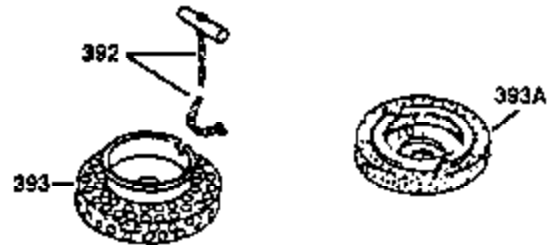

ILLUSTRATION SHOWS TYPICAL PARTS ONLY. ORDER BY PART NUMBER. PARTS NOT LISTED ARE SUPPLIED BY OEM.

VIEW 2 OF 2