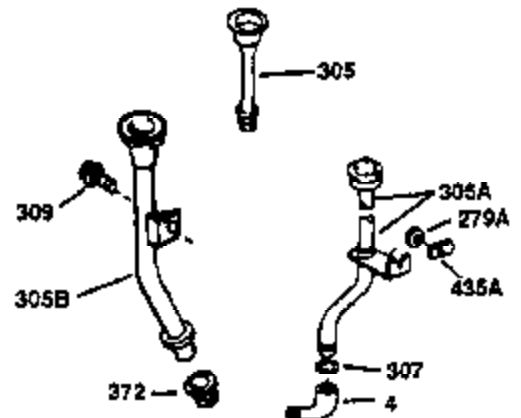

ILLUSTRATION SHOWS TYPICAL PARTS ONLY. ORDER BY PART NUMBER. PARTS NOT LISTED ARE SUPPLIED BY OEM.

VIEW 2 OF 2

OPTIONAL 110 - 120 VOLT
STARTER MOTOR KIT

STD. POINT

Engine Parts List #2

Ref #	Part Number	Qty	Description
Y	0		RPM High 3250 to 3550 RPM Low 1800
62	650760	1	Screw, 8-32 x 3/8"
63	28545	1	Grommet
64	30063	1	Screw, Torx T-30, 1/4-20 x 1/2"
68	33356	1	Ground Terminal
103	650814	2	Screw, Torx T-15, 10-24 x 1"
238	28820	2	Screw, 10-32 x 1/2"
240	31691	1	Air Cleaner Body
245	30727	1	Air Cleaner Filter
250	31715	1	Air Cleaner Cover
262	29747B	2	Screw, Torx T-40, 5/16-24 x 21/32"
274	35865	1	* Exhaust Gasket
275	35396	1	Muffler
277	650696	2	Screw, 5/16-18 x 2-3/4"
290	29774	1	Fuel Line (2.00")
305B	34248	1	Oil Fill Tube
307	33590	1	"O" Ring
309	650562	1	Screw, 10-32 x 1/2"
372	34247	1	Bushing
380	632567	1	Carburetor (Incl. 184)