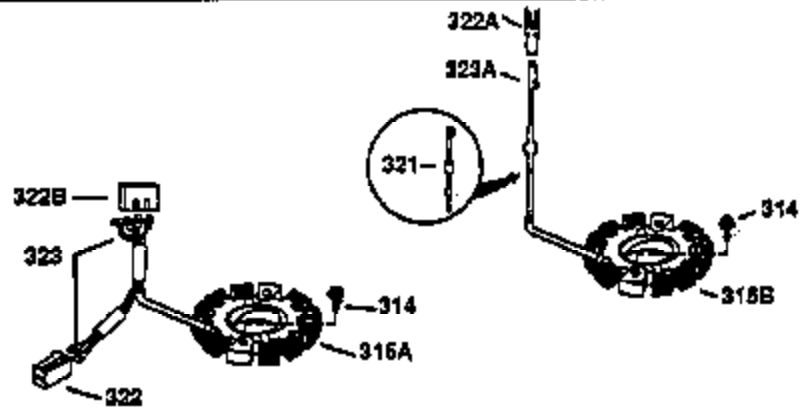

ILLUSTRATION SHOWS TYPICAL PARTS ONLY. ORDER BY PART NUMBER. PARTS NOT LISTED ARE SUPPLIED BY OEM.

VIEW 2 OF 2

OPTIONAL 110 - 120 VOLT
STARTER MOTOR KIT

STD. POINT

Engine Parts List #2

Ref #	Part Number	Qty	Description
Y	0		RPM High 3250 to 3550 RPM Low 1800
62	650760	1	Screw, 8-32 x 3/8"
63	28545	1	Grommet
64	30063	1	Screw, Torx T-30, 1/4-20 x 1/2"
68	33356	1	Ground Terminal
103	650814	2	Screw, Torx T-15, 10-24 x 1"
238	28820	2	Screw, 10-32 x 1/2"
240	31691	1	Air Cleaner Body
245	30727	1	Air Cleaner Filter
250	31715	1	Air Cleaner Cover
262	29747B	2	Screw, Torx T-40, 5/16-24 x 21/32"
274	35865	1	* Exhaust Gasket
275	35396	1	Muffler
277	650696	2	Screw, 5/16-18 x 2-3/4"
290	29774	1	Fuel Line (2.00")
305B	34248	1	Oil Fill Tube
307	33590	1	"O" Ring
309	650562	1	Screw, 10-32 x 1/2"
372	34247	1	Bushing
380	632567	1	Carburetor (Incl. 184)