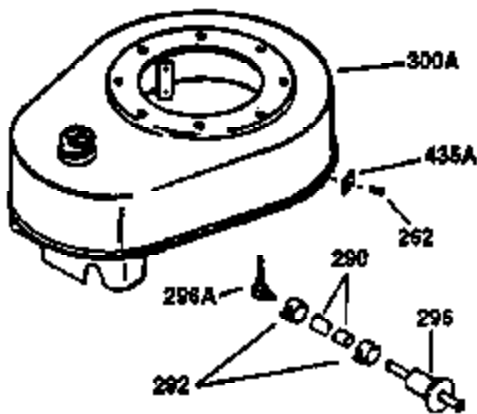

ILLUSTRATION SHOWS TYPICAL PARTS ONLY. ORDER BY PART NUMBER. PARTS NOT LISTED ARE SUPPLIED BY OEM.

VIEW 2 OF 2

OPTIONAL 110 - 120 VOLT
STARTER MOTOR KIT

STD. POINT

Engine Parts List #2

Ref #	Part Number	Qty	Description
Y	0		RPM High 3250 to 3550 RPM Low 1800
62	650760	1	Screw, 8-32 x 3/8"
63	28545	1	Grommet
64	30063	1	Screw, Torx T-30, 1/4-20 x 1/2"
68	33356	1	Ground Terminal
103	650814	2	Screw, Torx T-15, 10-24 x 1"
238	28820	2	Screw, 10-32 x 1/2"
240	31691	1	Air Cleaner Body
245	30727	1	Air Cleaner Filter
250	31715	1	Air Cleaner Cover
262	29747B	2	Screw, Torx T-40, 5/16-24 x 21/32"
274	35865	1	* Exhaust Gasket
275	35396	1	Muffler
277	650696	2	Screw, 5/16-18 x 2-3/4"
290	29774	1	Fuel Line (2.00")
305B	34248	1	Oil Fill Tube
307	33590	1	"O" Ring
309	650562	1	Screw, 10-32 x 1/2"
372	34247	1	Bushing
380	632567	1	Carburetor (Incl. 184)