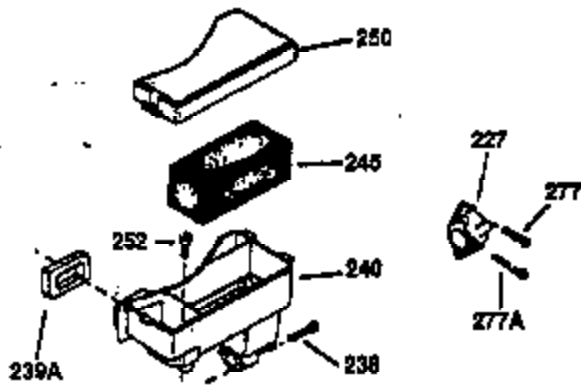

ILLUSTRATION SHOWS TYPICAL PARTS ONLY. ORDER BY PART NUMBER. PARTS NOT LISTED ARE SUPPLIED BY OEM.

VIEW 2 OF 2

OPTIONAL 110 - 120 VOLT
STARTER MOTOR KIT

STD. POINT

Engine Parts List #2

Ref #	Part Number	Qty	Description
Y	0		RPM High 3250 to 3550 RPM Low 1800
62	650760	1	Screw, 8-32 x 3/8"
63	28545	1	Grommet
64	30063	1	Screw, Torx T-30, 1/4-20 x 1/2"
68	33356	1	Ground Terminal
103	650814	2	Screw, Torx T-15, 10-24 x 1"
238	28820	2	Screw, 10-32 x 1/2"
240	31691	1	Air Cleaner Body
245	30727	1	Air Cleaner Filter
250	31715	1	Air Cleaner Cover
262	29747B	2	Screw, Torx T-40, 5/16-24 x 21/32"
274	35865	1	* Exhaust Gasket
275	35396	1	Muffler
277	650696	2	Screw, 5/16-18 x 2-3/4"
290	29774	1	Fuel Line (2.00")
305B	34248	1	Oil Fill Tube
307	33590	1	"O" Ring
309	650562	1	Screw, 10-32 x 1/2"
372	34247	1	Bushing
380	632567	1	Carburetor (Incl. 184)