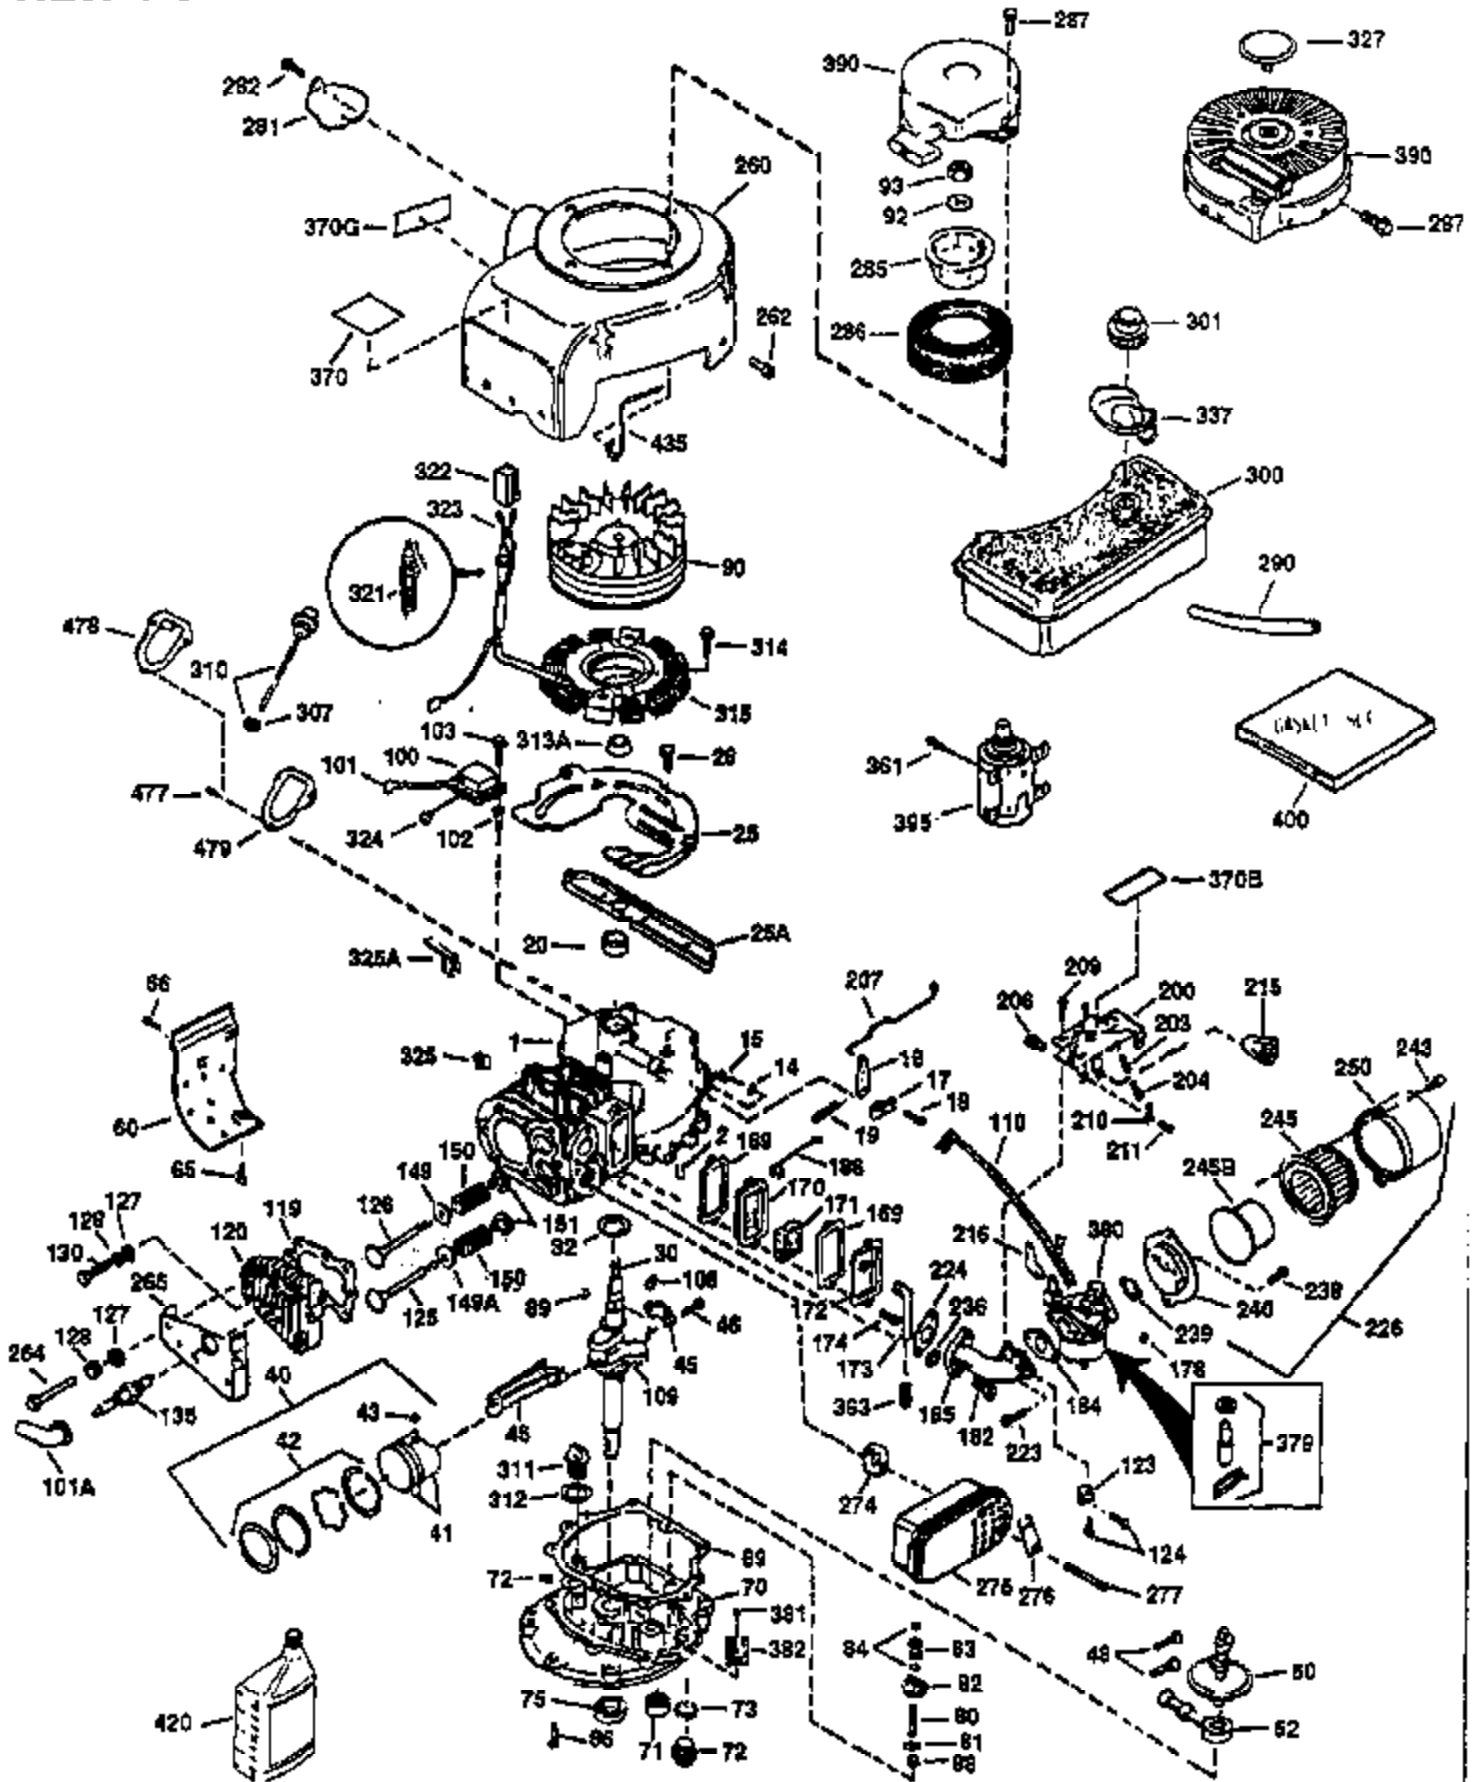

ILLUSTRATION SHOWS TYPICAL PARTS ONLY. ORDER BY PART NUMBER. PARTS NOT LISTED ARE SUPPLIED BY OEM.

VIEW 1 OF 2

Engine Parts List #1

Ref #	Part Number	Qty	Description
1	35137A	1	Cylinder (Incl. 2 & 20)
2	27652	2	Dowel Pin
14	28277	1	Washer
15	30669	1	Governor Rod (Incl. 14)
16	31357	1	Governor Lever
17	31335	1	Governor Lever Clamp
18	650548	1	Screw, 8-32 x 5/16"
19	31361	1	Extension Spring
20	32630	1	Oil Seal
25	29536	1	Blower Housing Baffle
26	650561	2	Screw, 1/4-20 x 5/8"
30	35219	1	Crankshaft
40	34531	1	Piston, Pin & Ring Set (Std.)
40	34532	1	Piston, Pin & Ring Set (.010" OS)
40	34533	1	Piston, Pin & Ring Set (.020" OS)
41	33312B	1	Piston & Pin Ass'y. (Std.) (Incl. 43)
41	33313B	1	Piston & Pin Ass'y. (.010" OS) (Incl. 43)
41	33314B	1	Piston & Pin Ass'y. (.020" OS) (Incl. 43)
42	34854	1	Ring Set (Std.)
42	34855	1	Ring Set (.010" OS)
42	34856	1	Ring Set (.020" OS)
43	27888	2	Piston Pin Retaining Ring
45	31295C	1	Connecting Rod Ass'y. (Incl. 46)
46	650662C	2	Connecting Rod Bolt
48	34034	2	Valve Lifter
50	33157	1	Camshaft (MCR)
52	31356	1	Oil Pump Ass'y.
60	30622A	1	Blower Housing Extension
64	30063	1	Screw, Torx T-30, 1/4-20 x 1/2"
65	650128	1	Screw, 10-24 x 1/2"
69	30684	1	* Mounting Flange Gasket
70	31471D	1	Mounting Flange (Incl. 72,75,80 & 81)
72	27642	1	Oil Drain Plug
75	27897	1	Oil Seal
80	30668	1	Governor Shaft
81	30590A	2	Washer
82	30591	1	Governor Gear Ass'y. (Incl. 81)
83	30588A	1	Governor Spool
84	29193	2	Retaining Ring
86	650488	7	Screw, 1/4-20 x 1-1/4"
88	31707A	1	Spacer (Incl. 81)
89	32589	1	Flywheel Key
90	611084	1	Flywheel
92	650815	1	Belleville Washer
93	8116	1	Flywheel Nut
100	34443A	1	Solid State Ignition
101	610118	1	Spark Plug Cover
102	650872	2	Solid State Mounting Stud
103	650814	2	Screw, Torx T-15, 10-24 x 1"
110	36230	1	Ground Wire
119	28938C	1	* Cylinder Head Gasket
120	30938A	1	Cylinder Head
125	27878A	1	Exhaust Valve (Std.) (Incl. 151)
125	27880A	1	Exhaust Valve (1/32" OS) (Incl. 151)
126	32783	1	Intake Valve (Std.) (Incl. 151)
126	32784	1	Intake Valve (1/32" OS) (Incl. 151)
127	650691	3	Washer
128	650690	3	Belleville Washer